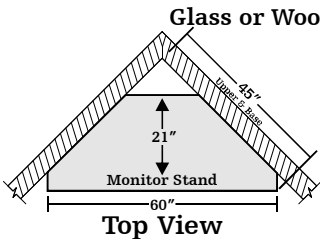

Glass: M-C11G-[SV]
(Shown)
Wood: M-C11D-[SV]
Media Cabinet, 1 Drawer
29w 19d 41h

M-C5-57G-[SV]
2 Doors, Glass Center, 2 Drawers
61w 19d 33h

M-C5-57D-[SV]
3 Doors, 2 Drawers
61w 19d 33h

Glass: MC-C1-57G-[SV] (Shown)
Wood: MC-C1-57D-[SV]
Glass or Wood Center Doors, 2 Doors
60w 21d 23h

Glass: MC-C1-47TG-[SV] (Shown)
Wood: MC-C1-47TD-[SV]
Glass or Wood Center Door, 2 Doors
50w 21d 30h