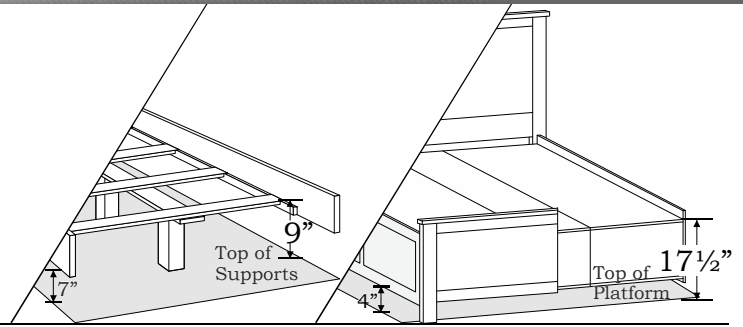

Stuart David
Home Furnishings

	W	L
Twin	40	75
Twin Long	40	80
Full	55	75
Queen	61	80
California King	73	84
Eastern King	77	80

See Oregon Bedroom Collection

ALBANY BEDS

- WOODS
AK
BEC
CHY
CK
HK
MAP
OAK
OK
QS
WAL