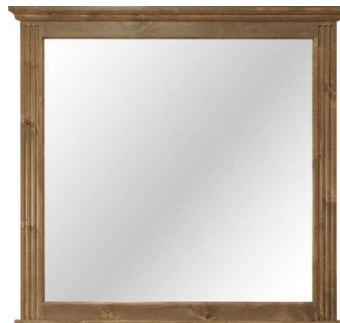

MIRRORS

BM-14-[RYB]
Mirror
42w 3d 41h