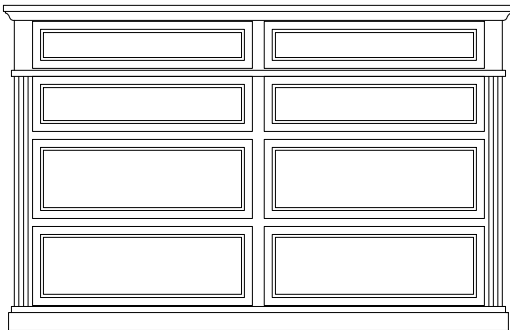

•Case backs (1/4" thick) with recessed back panels.

RILEY

Bedroom Collection

DRESSERS

BD-60-[RYB]
Dresser
7 Drawers
 69w 20d 35h

BD-71-[RYB]
Dresser
8 Drawers
 64w 20d 41h

BD-81-[RYB]
Dresser
6 Drawers
 53w 20d 34h