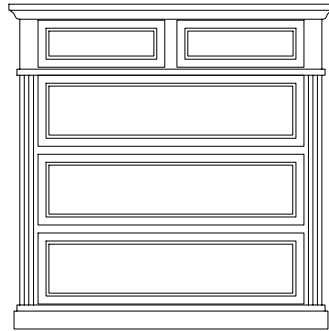

MIRRORS

BM-14-[RYB]
Mirror
 42w 3d 41h

BM-15-[RYB]
Mirror
 42w 3d 29h

CHESTS

BC-09D-[RYB]
Chest

3 Drawers, 2 Doors
with 2 adj. shelves
39w 20d 66h

BC-716-[RYB]
Chest

5 Drawers
41w 20d 41h