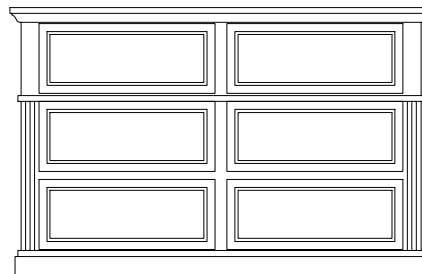

•Case backs (1/4" thick) with recessed back panels.

RILEY

Bedroom Collection

DRESSERS

BD-60-[RYB]
Dresser
7 Drawers
 69w 20d 35h

BD-71-[RYB]
Dresser
8 Drawers
 64w 20d 41h

BD-81-[RYB]
Dresser
6 Drawers
 53w 20d 34h