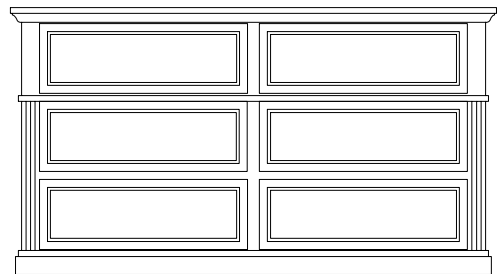

•Case backs (1/4" thick) with recessed back panels.

RILEY

Bedroom Collection

DRESSERS

BD-60-[RYB]
Dresser
7 Drawers
 69w 20d 35h

BD-71-[RYB]
Dresser
8 Drawers
 64w 20d 41h

BD-81-[RYB]
Dresser
6 Drawers
 53w 20d 34h