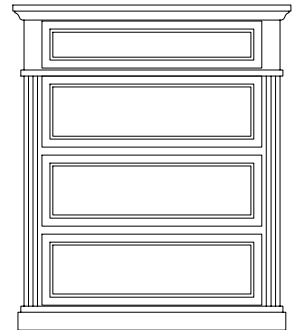

BC-80-[RYB]
Chest

4 Drawers
35w 20d 41h