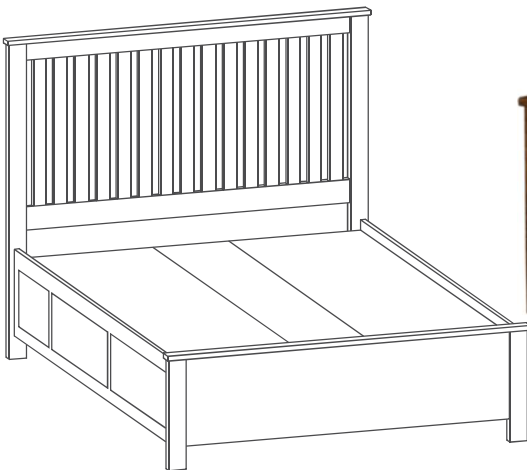

MIRRORS

BM-A11-[SH]
Mirror
42w 2d 40h

BM-A73-[SH]
Mirror
42w 2d 29h

3CS-SHP50
Dunnigan Bed
 Headboard 56"H
 Footboard 15"H

Dunnigan Beds

Available Sizes
 Twin, Full, Queen, Eastern & California Kings

3H-SHP50
Dunnigan Headboard
 56h

3VS-SHP50
Dunnigan Storage Bed
 Headboard 56"H
 Footboard 20"H

Dixon Beds
 Available Sizes
 Twin, Full, Queen, Eastern & California Kings

3H-SHP59
Dixon Headboard
 56h

3VS-SHP59
Dixon Storage Bed
 Headboard 56"H
 Footboard 20"H