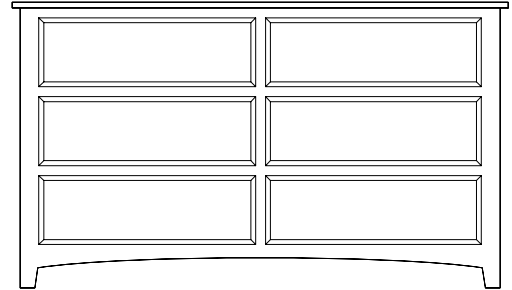

• Tenons are a key element of construction. A board's end is cut off for insertion into a mortise. Tenons are then secured with wood pins.

• Permanent joint construction. We use a variety of joint construction methods that are time tested to ensure life long durability and strength.

• Case backs (1/4" thick) with recessed back panels.

SHASTA

Bedroom Collection

DRESSERS

BD-92-[SH]
Dresser
6 Drawers
 63w 19d 37h

BD-71-[SH]
Dresser
8 Drawers
 63w 19d 44h

BD-81-[SH]
Dresser
6 Drawers
 52w 19d 37h