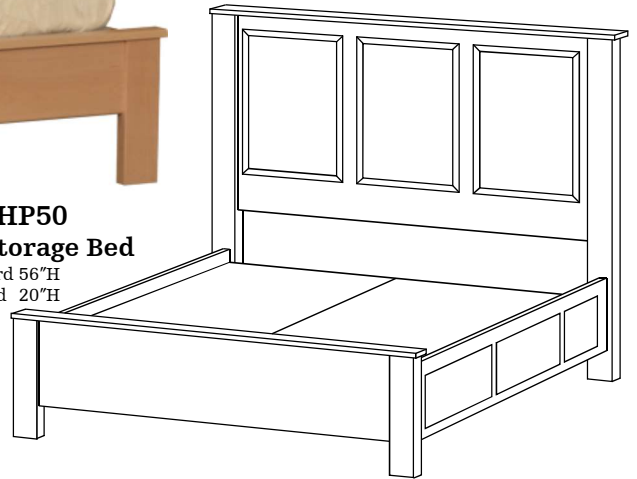

MIRRORS

BM-A11-[SH]
Mirror
42w 2d 40h

BM-A73-[SH]
Mirror
42w 2d 29h

3CS-SHP50
Dunnigan Bed
 Headboard 56"H
 Footboard 15"H

Dunnigan Beds

Available Sizes
 Twin, Full, Queen, Eastern & California Kings

3H-SHP50
Dunnigan Headboard
 56h

3VS-SHP50
Dunnigan Storage Bed
 Headboard 56"H
 Footboard 20"H

Dixon Beds
 Available Sizes
 Twin, Full, Queen, Eastern & California Kings

3H-SHP59
Dixon Headboard
 56h

3VS-SHP59
Dixon Storage Bed
 Headboard 56"H
 Footboard 20"H