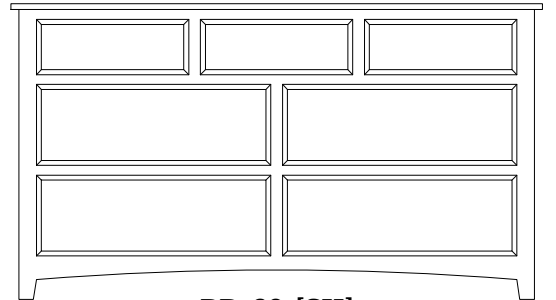

• Case backs (1/4" thick) with recessed back panels.

SHASTA

Bedroom Collection

DRESSERS

BD-92-[SH]
Dresser
6 Drawers
 63w 19d 37h

BD-71-[SH]
Dresser
8 Drawers
 63w 19d 44h

BD-81-[SH]
Dresser
6 Drawers
 52w 19d 37h