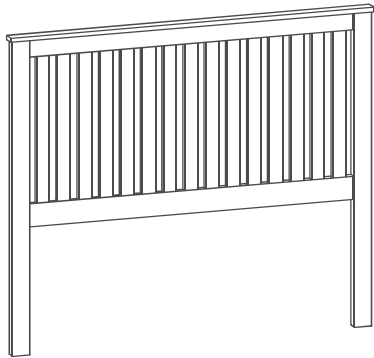

MIRRORS

BM-A11-[SH]
Mirror
42w 2d 40h

BM-A73-[SH]
Mirror
42w 2d 29h

3CS-SHP50
Dunnigan Bed
 Headboard 56"H
 Footboard 15"H

Dunnigan Beds

Available Sizes
 Twin, Full, Queen, Eastern & California Kings

3H-SHP50
Dunnigan Headboard
 56h

3VS-SHP50
Dunnigan Storage Bed
 Headboard 56"H
 Footboard 20"H

Dixon Beds
 Available Sizes
 Twin, Full, Queen, Eastern & California Kings

3H-SHP59
Dixon Headboard
 56h

3VS-SHP59
Dixon Storage Bed
 Headboard 56"H
 Footboard 20"H