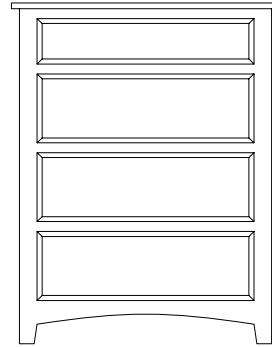

BD-60-[SH]
Dresser
6 Drawers
 68w 19d 38h

NIGHTSTANDS

BN-23-[SH]
Nightstand
2 Drawers
 23w 19d 27h

BN-21-[SH]
Nightstand
3 Drawers
 20w 19d 30h

BN-951L-[SH]
 (hinges on Left)
BN-951R-[SH]
 (hinges on Right)
Nightstand
1 Drawer, 1 Door
 23w 19d 30h

BN-65-[SH]
Nightstand
3 Drawers
 23w 19d 30h

CHESTS

BC-09D-[SH]
Chest
3 Drawers, 2 Doors
with 2 adj. shelves
38w 19d 69h

BC-716-[SH]
Chest
5 Drawers
40w 19d 44h

BC-77-[SH]
Chest
5 Drawers
23w 19d 49h

BC-80-[SH]
Chest
4 Drawers
34w 19d 44h