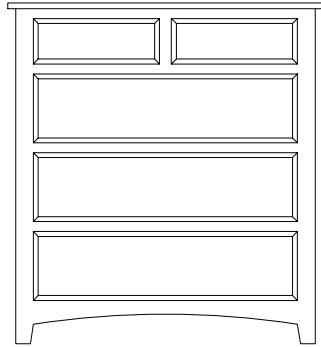

• Case backs (1/4" thick) with recessed back panels.

SHASTA

Bedroom Collection

DRESSERS

BD-92-[SH]
Dresser
6 Drawers
 63w 19d 37h

BD-71-[SH]
Dresser
8 Drawers
 63w 19d 44h

BD-81-[SH]
Dresser
6 Drawers
 52w 19d 37h

BD-60-[SH]
Dresser
6 Drawers
 68w 19d 38h

NIGHTSTANDS

BN-23-[SH]
Nightstand
2 Drawers
 23w 19d 27h

BN-21-[SH]
Nightstand
3 Drawers
 20w 19d 30h

BN-951L-[SH]
 (hinges on Left)
BN-951R-[SH]
 (hinges on Right)
Nightstand
1 Drawer, 1 Door
 23w 19d 30h

BN-65-[SH]
Nightstand
3 Drawers
 23w 19d 30h

CHESTS

BC-09D-[SH]
Chest
3 Drawers, 2 Doors
with 2 adj. shelves
38w 19d 69h

BC-716-[SH]
Chest
5 Drawers
40w 19d 44h

BC-77-[SH]
Chest
5 Drawers
23w 19d 49h

BC-80-[SH]
Chest
4 Drawers
34w 19d 44h