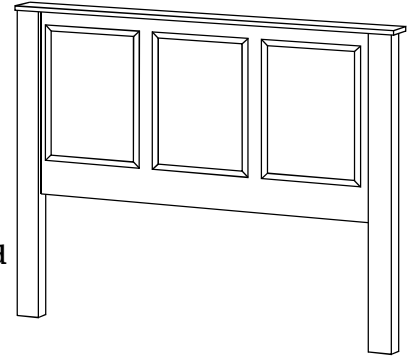

MIRRORS

BM-A11-[SH]
Mirror
42w 2d 40h

BM-A73-[SH]
Mirror
42w 2d 29h

3CS-SHP50
Dunnigan Bed
 Headboard 56"H
 Footboard 15"H

Dunnigan Beds

Available Sizes
 Twin, Full, Queen, Eastern & California Kings

3H-SHP50
Dunnigan Headboard
 56h