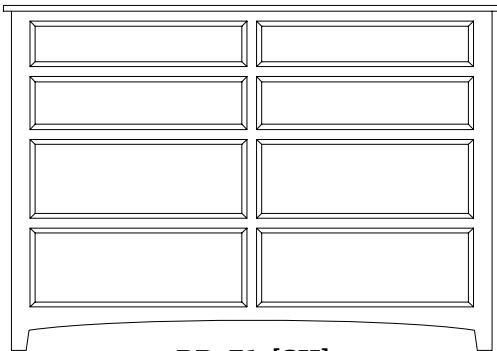

• Case backs (1/4" thick) with recessed back panels.

SHASTA

Bedroom Collection

DRESSERS

BD-92-[SH]
Dresser
6 Drawers
 63w 19d 37h

BD-71-[SH]
Dresser
8 Drawers
 63w 19d 44h

BD-81-[SH]
Dresser
6 Drawers
 52w 19d 37h