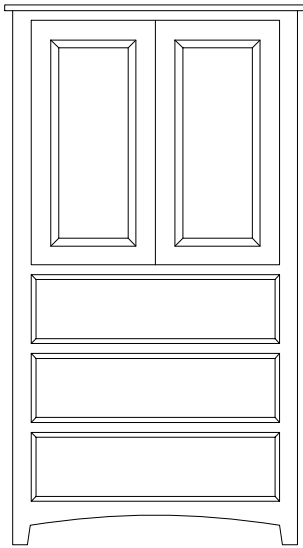

• Case backs (1/4" thick) with recessed back panels.

SHASTA

Bedroom Collection

DRESSERS

BD-92-[SH]
Dresser
6 Drawers
 63w 19d 37h

BD-71-[SH]
Dresser
8 Drawers
 63w 19d 44h

BD-81-[SH]
Dresser
6 Drawers
 52w 19d 37h

BD-60-[SH]
Dresser
6 Drawers
 68w 19d 38h

NIGHTSTANDS

BN-23-[SH]
Nightstand
2 Drawers
 23w 19d 27h

BN-21-[SH]
Nightstand
3 Drawers
 20w 19d 30h

BN-951L-[SH]
 (hinges on Left)
BN-951R-[SH]
 (hinges on Right)
Nightstand
1 Drawer, 1 Door
 23w 19d 30h

BN-65-[SH]
Nightstand
3 Drawers
 23w 19d 30h

CHESTS

BC-09D-[SH]
Chest
3 Drawers, 2 Doors
with 2 adj. shelves
38w 19d 69h

BC-716-[SH]
Chest
5 Drawers
40w 19d 44h

BC-77-[SH]
Chest
5 Drawers
23w 19d 49h

BC-80-[SH]
Chest
4 Drawers
34w 19d 44h