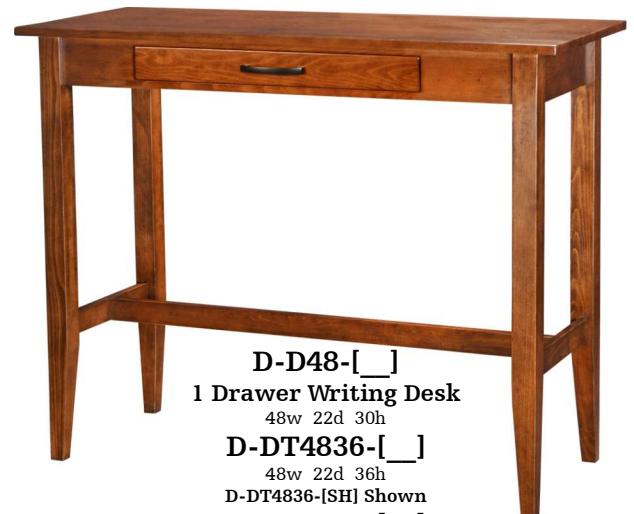

GPL60-[]
L Desk with Left Return
2 Drawers
60w 60d 30h
GPL60-[SH] Shown

GPR60-[]
L Desk with Right Return
2 Drawers
60w 60d 30h
GPR60-[SH] Shown

D-EC20(F)-[]
File Cabinet
1 Drawer, 1 File Drawer
19w 22d 24h
D-EC20(F)-[SH] Shown

D-EC20(R)-[]
Cabinet
3 Drawers
19w 22d 24h
D-EC20(R)-[SH] Shown

D-D36-[]
1 Drawer Writing Desk
36w 22d 30h
D-D36-[SH] Shown
D-DT3636-[]
36w 22d 36h
D-DT3642-[]
36w 22d 42h

D-D360-[]
3 Drawer Writing Desk
60w 22d 30h
D-D360-[SH] (Shown)
D-DT36036-[]
60w 22d 36h
D-DT36042-[]
60w 22d 42h
D-D360X-[]
3 Drawer Deep Writing Desk
60w 29d 30h

D-D48-[]
1 Drawer Writing Desk
48w 22d 30h
D-DT4836-[]
48w 22d 36h
D-DT4836-[SH] Shown
D-DT4842-[]
48w 22d 42h

D-DR47-()-[]
Pedestal Desk
 Choose A, B, C or D Option on Left
 49w 22d 30h
 D-DR47-(B)-[SH] Shown

D-33(D)-[]
Cabinet
 2 Doors, 1 Adj Shelf
 35w 22d 30h
 D-33(D)-[SH] Shown