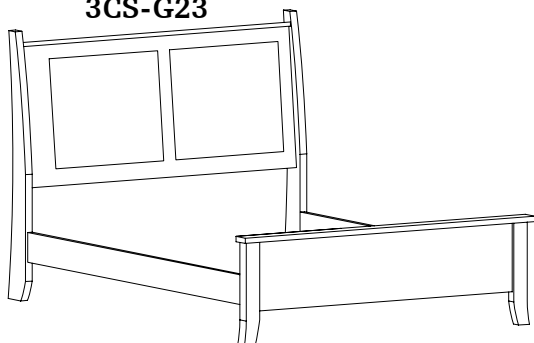

Hope Valley Bed

3CS-G23

Headboard Height 52"
Footboard Height 23"

3KS-G23