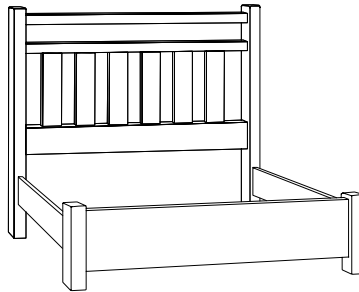

All pieces come standard with cedar drawers except beds.

Nightstands

BN-757-[87]
3 Drawer Bedside Chest
22w 21d 34h

BN-758L-[87]
Left 1 Drawer, Door
w/ 1 Shelf Bedside Chest
22w 21d 34h

BN-758R-[87]
Right 1 Drawer, Door
w/ 1 Shelf Bedside Chest
22w 21d 34h

BN-755-[87]
5 Drawer Nightstand
31w 21d 34h

BN-756-[87]
3 Drawer Nightstand
25w 21d 29h

Mirrors

Beveled Mirror
BM-711-[87] 52w 3d 35h
BM-712-[87] 37w 3d 39h (Shown)

BM-710-[87]
3 Pane Mirror
55w 3d 27h

BM-713-[87]
Horizontal Mirror
55w 3d 27h

Beds

Available Sizes Include:

Twin, Full, Queen, Eastern King & California King

Beds With Rails

Storage Pedestal Beds

Chase Bed

3CF-855

Headboard Height 60"
Footboard Height 36"

3CS-855

Headboard Height 60"
Footboard Height 23"

3KS-855

Pedestal 4" off Floor

Liberty Bed

3CF-879

Headboard Height 52"
Footboard Height 34"

3CS-879