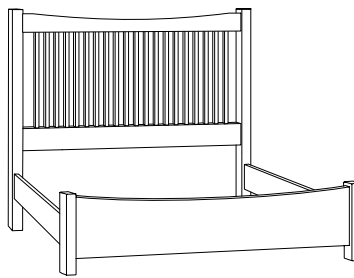

All pieces come standard with cedar drawers except beds.

Nightstands

BN-757-[87]
3 Drawer Bedside Chest
22w 21d 34h

BN-758L-[87]
Left 1 Drawer, Door
w/ 1 Shelf Bedside Chest
22w 21d 34h

BN-758R-[87]
Right 1 Drawer, Door
w/ 1 Shelf Bedside Chest
22w 21d 34h

3CS-855

Headboard Height 60"
Footboard Height 23"

3KS-855

Pedestal 4" off Floor

Liberty Bed

3CF-879

Headboard Height 52"
Footboard Height 34"

3CS-879

Headboard Height 52"
Footboard Height 23"

3KS-879

Pedestal 4" off Floor

Lilly Anne Bed

3CF-99

Headboard Height 52"
Footboard Height 35"

3CS-99

Headboard Height 52"
Footboard Height 24"