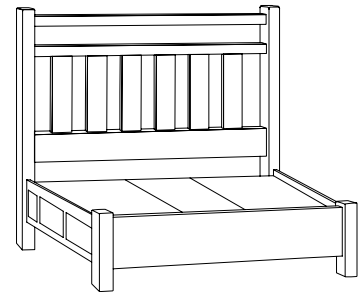

All pieces come standard with cedar drawers except beds.

Nightstands

BN-757-[87]
3 Drawer Bedside Chest
22w 21d 34h

BN-758L-[87]
Left 1 Drawer, Door
w/ 1 Shelf Bedside Chest
22w 21d 34h

BN-758R-[87]
Right 1 Drawer, Door
w/ 1 Shelf Bedside Chest
22w 21d 34h

BN-755-[87]
5 Drawer Nightstand
31w 21d 34h

BN-756-[87]
3 Drawer Nightstand
25w 21d 29h

Mirrors

Beveled Mirror
BM-711-[87] 52w 3d 35h
BM-712-[87] 37w 3d 39h (Shown)

BM-710-[87]
3 Pane Mirror
55w 3d 27h

BM-713-[87]
Horizontal Mirror
55w 3d 27h

Beds

Available Sizes Include:

Twin, Full, Queen, Eastern King & California King

Beds With Rails

Storage Pedestal Beds

Chase Bed

3CF-855

Headboard Height 60"
Footboard Height 36"

3CS-855

Headboard Height 60"
Footboard Height 23"

3KS-855

Pedestal 4" off Floor

Liberty Bed

3CF-879

Headboard Height 52"
Footboard Height 34"

3CS-879