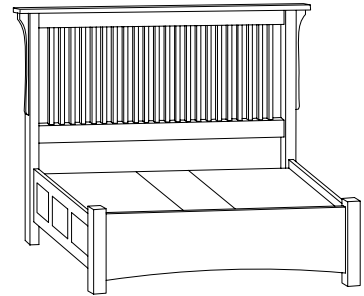

Pedestal 4" off Floor