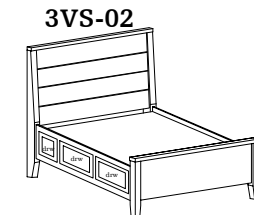

Chinook Storage Beds

3VS-02
Pedestal 4" off Floor