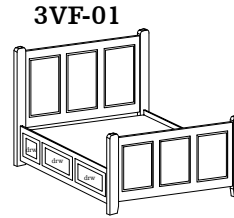

## Butte Beds

Woods

CHY  
MAP  
Oak  
QS  
AK  
CK  
HK  
OK

3CF-01  
Headboard Height 40"  
Footboard Height 27"

3CS-01  
Headboard Height 40"  
Footboard Height 27"

3VF-01  
Pedestal 4" off Floor

3VS-01  
Pedestal 4" off Floor