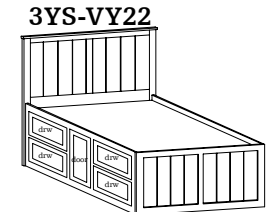

3YS-VY22
Headboard Height 61"
Footboard Height 24"