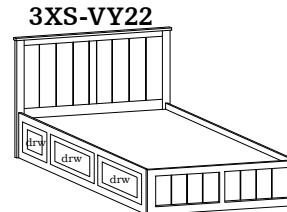

Single & Double High Pedestal Beds

3XS-VY22
Headboard Height 52"
Footboard Height 15"