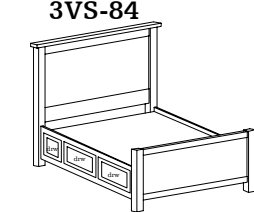

Meadow Storage Bed

3VS-84
Pedestal 4" off Floor