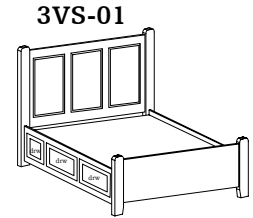

**BD-81-[VY]**  
6 Drawer Dresser  
49w 19d 33h

**BD-92-[SO]**  
6 Drawer Dresser  
58w 19d 36h

**BD-92-[VY]**  
6 Drawer Dresser  
57w 19d 33h

**BM-10-[SO]**  
Mirror  
41w 1d 33h

**BN-23-[SO]**  
2 Drawer Nightstand  
26w 19d 26h

## Butte Beds

Woods

CHY  
MAP  
Oak  
QS  
AK  
CK  
HK  
OK

3CF-01  
Headboard Height 40"  
Footboard Height 27"

3CS-01  
Headboard Height 40"  
Footboard Height 27"

3VF-01  
Pedestal 4" off Floor

3VS-01  
Pedestal 4" off Floor