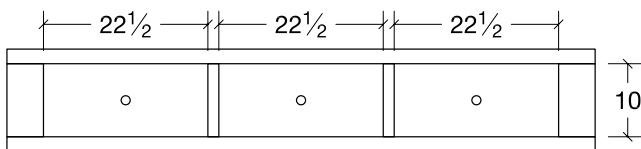

Storage Rail, King and Queen
3 drawer
80 1/2w x 14h