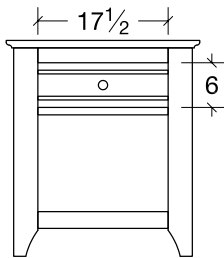

Night Stand (WWNS1)
1 drawer
26w x 16 1/2d x 29h