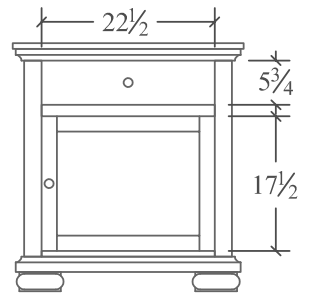

Night Stand (GVNS11R)
1 drawer, 1 door
30w x 17d x 32 1/4h