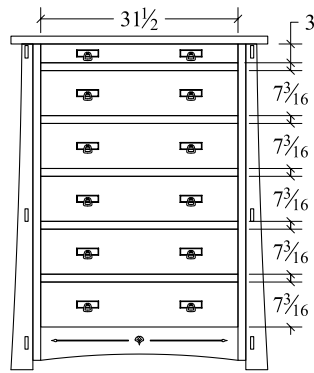

Chest (CACD)
6 drawer
41w x 22d x 53 1/4h