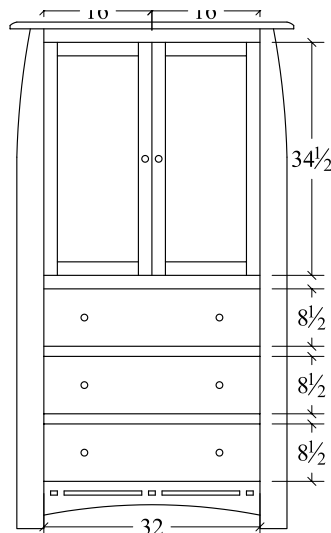

Armoire (HYAR)
3 drawer, 2 door
42w x 22d x 75h
*2 shelves