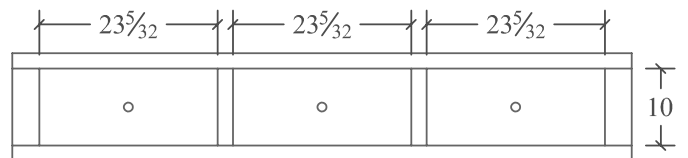

Storage Rail (GVRS3)
3 drawer
80 1/2w x 14h