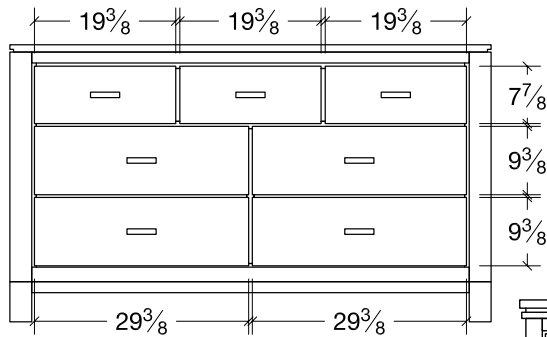

Dresser (DE7DR66)
7 drawer
66w x 19d x 38h