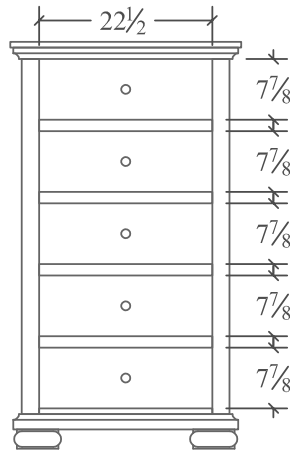

Lingerie Chest (GVLC)
5 drawer
26w x 17d x 53h