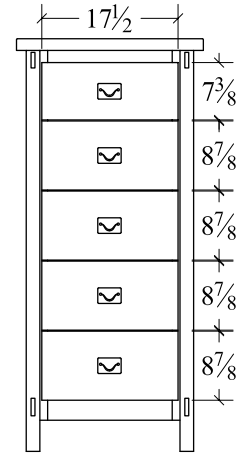

Lingerie Chest (SHLC)
5 drawer
24w x 16 1/2d x 53h