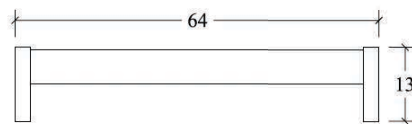

**California King Footboard (CEAKB)**  
78w x 19h

**California King Low Footboard (CEAKB)**  
76w x 13h

**Twin Headboard (EATB)**  
45w x 54h

**Queen Headboard (EAQB)**  
66w x 54h

**Queen Footboard (EAQB)**  
66w x 19h