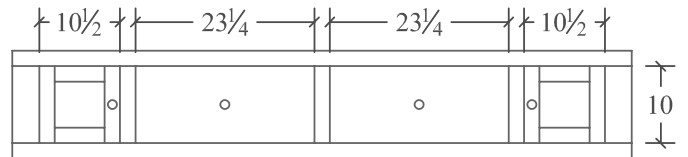

Storage Rail (GVRS)
2 drawer, 2 door
80 1/2w x 14h