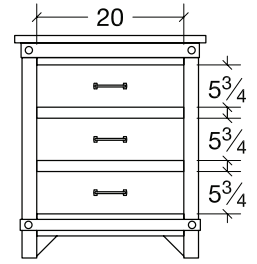

## BEDROOM COLLECTION SPECIFICATIONS

**Door Dresser (CLDDR)**

6 drawer, 1 door  
66w x 19d x 38h

\*1 shelf behind door

**Night Chest (CLNS2)**

2 drawer  
26w x 16 1/2d x 30h

**Night Table (CLNS1)**

1 drawer, 1 Shelf  
26w x 16 1/2d x 30h