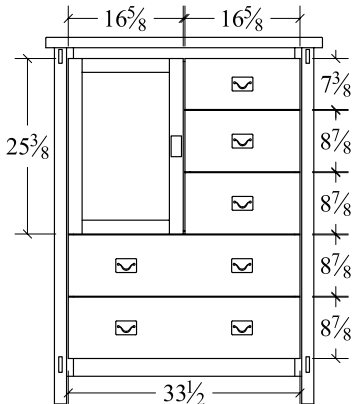

Door Chest (SHDRC)
5 drawer, 1 door
42w x 22d x 53h
*1 shelf behind door