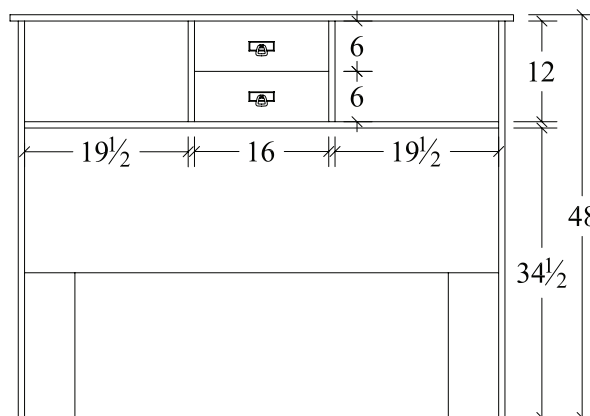

2 drawer, 2 openings

45w x 12d x 48h

**Queen Head Board (OMBQB)**

2 drawer, 2 openings

66w x 12d x 48h

**Full Head Board (OMBFB)**

2 drawer, 2 openings

60w x 12d x 48h