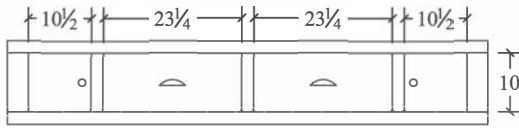

EMMA

BEDROOM COLLECTION SPECIFICATIONS

Storage Rail (EARS)
2 drawer, 2 door
80 1/2w x 14h