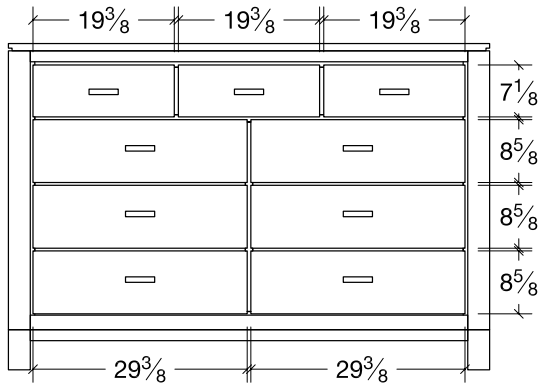

DELRIDGE

BEDROOM COLLECTION SPECIFICATIONS

Dresser (DEDR9)
9 drawer
66w x 19d x 45h