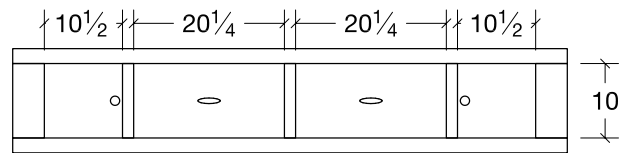

Storage Rail, Full
2 drawer, 2 door
74 1/2w x 14h