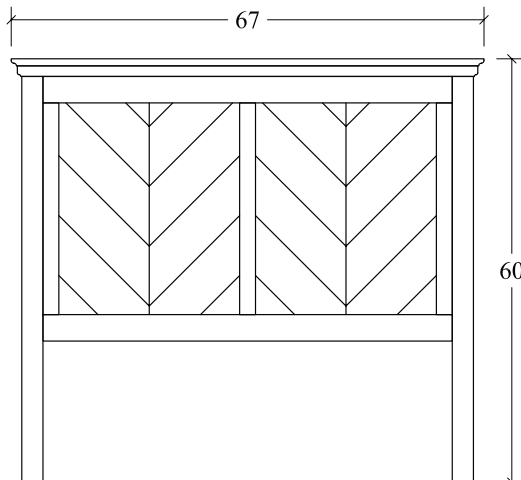

Queen Headboard (WWQB)
67w x 60h