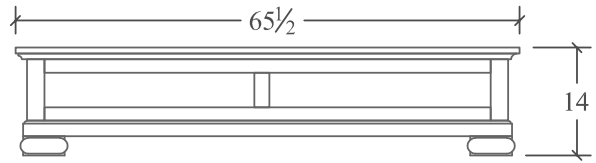

Queen Low Footboard (GVQB)
65 1/2w x 14h