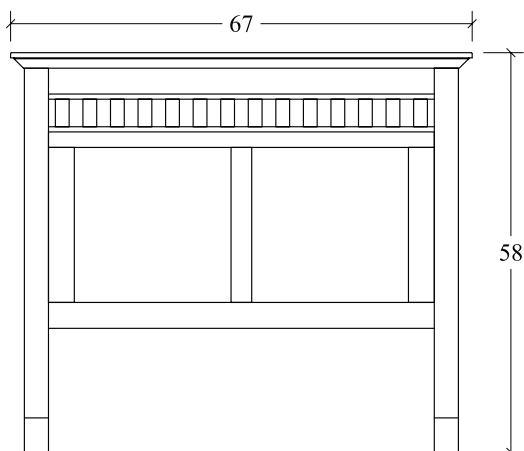

Queen Headboard (SHQB)
67w x 58h