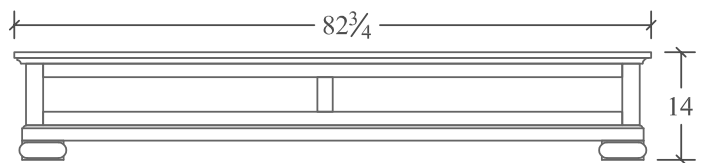

King Low Footboard (GVKB)
82 3/4w x 14h