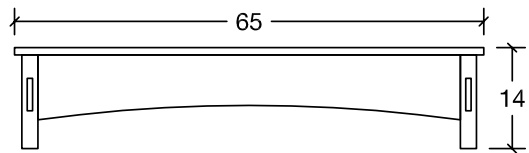

2-13-1502QLFB
Queen Panel
Low Footboard
65w x 14h