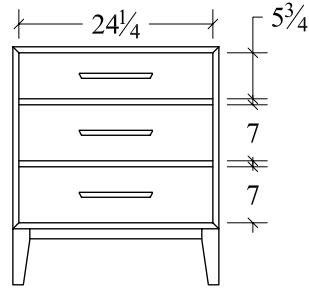

## BEDROOM COLLECTION SPECIFICATIONS

**Armoire (ADAR)**  
3 drawer, 2 door  
41w x 22d x 74 1/4h

**Lingerie (ADLC)**  
6 drawer  
27w x 22d x 58 1/4h

**Chest (ADCD)**  
5 drawer  
41w x 22d x 53 1/4h

**Chest (AD4CD)**  
4 drawer  
41w x 22d x 44 5/8h

**Dresser (AD8DR65)**  
8 drawer  
65w x 22d x 43h

**Chest (AD3CD)**  
3 drawer  
41w x 22d x 36 1/4h

**Dresser (ADDR)**  
6 drawer  
65w x 22d x 33 1/2h

**Dresser (AD6DR60)**  
6 drawer  
60w x 22d x 33 1/2h

**Night Stand (ADNS30)**  
3 drawer  
30w x 18 3/4d x 30h

**Night Stand (ADNS)**  
3 drawer  
26w x 18 3/4d x 30h

**Night Stand (ADNS11)**  
1 drawer, 2 door  
26w x 18 3/4d x 30h

**Night Stand (ADNS1)**  
1 drawer  
26w x 18 3/4d x 30h