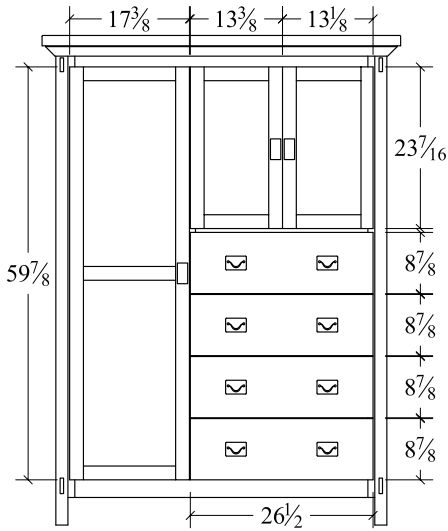

SAVANNAH

BEDROOM COLLECTION SPECIFICATIONS

Chifferobe (SHCB)
4 drawer, 3 door
52w x 23d x 71h
*1 shelf behind small doors
*3 shelves and 1 rod behind long door