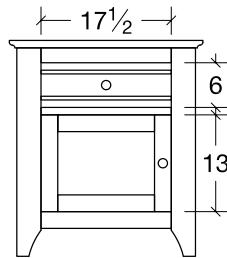

Night Stand (WWNSIDL)
1 drawer, 1 door
26w x 16 1/2d x 29h