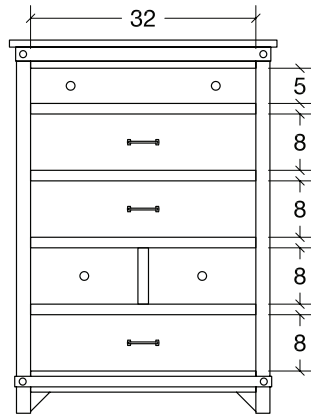

**Door Chest (CLDRC)**  
5 drawer, 1 door  
42w x 19d x 58h  
\*2 shelves

**Lingerie Chest (CLLC)**  
5 drawer  
26w x 16 1/2d x 53h

**Drawer Chest (CLCD)**  
6 drawer  
38w x 19d x 53h

**Media Chest (CLMC)**  
4 drawer  
42w x 19d x 41h