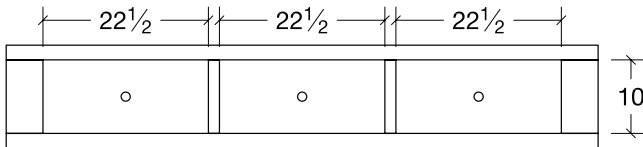

Storage Rail, King and Queen

3 drawer
80 1/2w x 14h