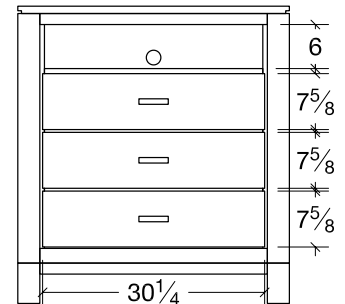

Media Chest (DEMC)
3 drawer
37w x 19d x 40 1/2h