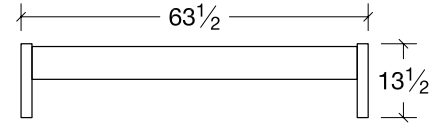

SMQB
Queen Low Footboard
63 1/2 w x 13 1/2 d