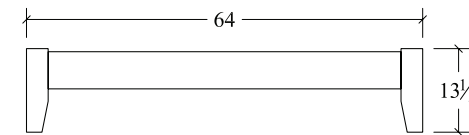

Queen Low Footboard (FLQB)
64w x 13 1/2h