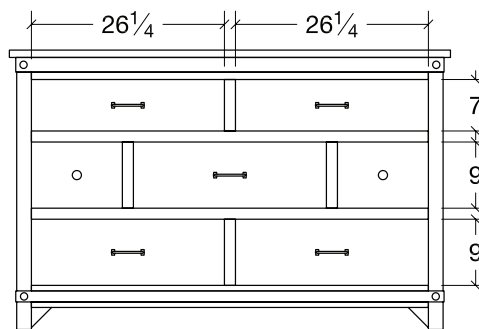

Dresser (CLDR60)

7 drawer
60w x 19d x 38h