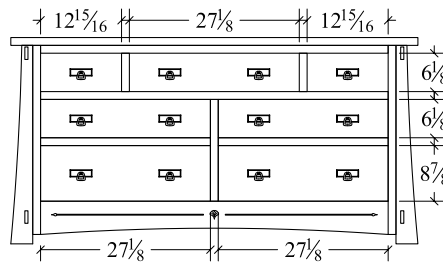

Dresser (CA7DR)
7 drawer
65w x 22d x 33 1/4h