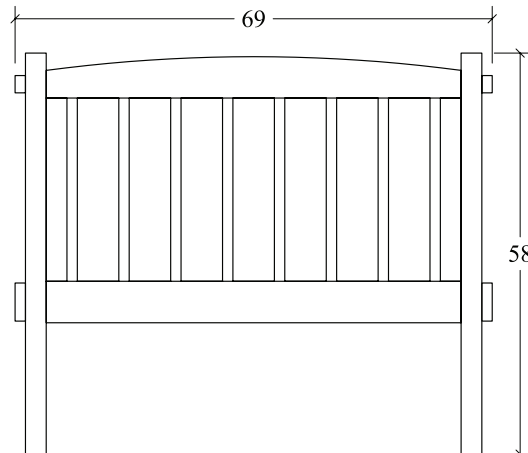

**Nightstand (SHNS)**  
2 drawer, 1 opening  
24w x 16 1/2d x 30h

**Nightstand (SHNS1)**  
1 drawer, 1 opening  
24w x 16 1/2d x 30h

**Queen Headboard (BYQB)**  
69w x 58h

**Queen Footboard (BYQB)**  
69w x 36 1/4h