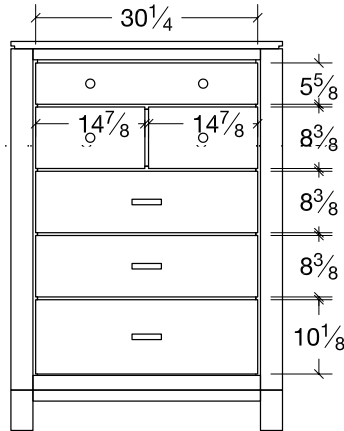

Chest (DECD)
6 drawer
37w x 19d x 53h