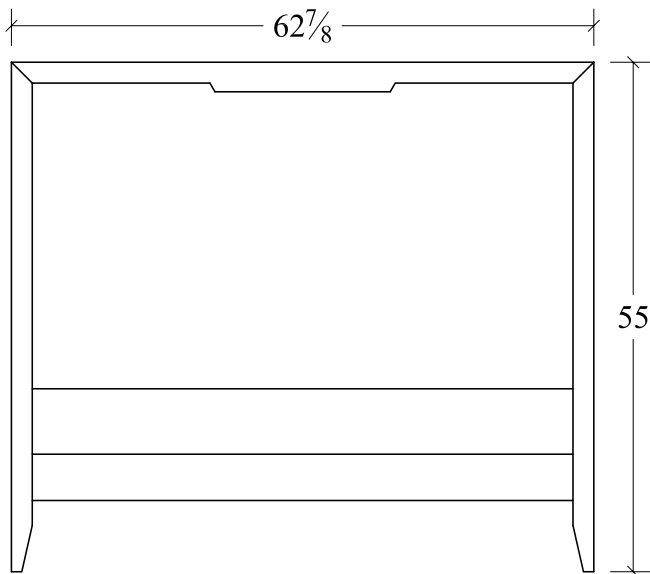

Cal King Uph. Headboard (1-CADKB)
King Uph. Headboard (1-ADKB)
Queen Uph. Headboard (1-ADQB)
Full Uph. Headboard (1-ADFB)
Twin Uph. Headboard (1-ADTB)