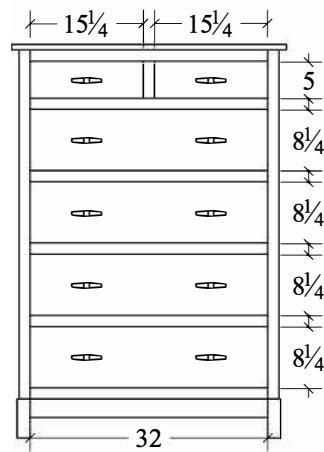

Chest (PLRCD)
6 drawer
37w x 21 1/2d x 53h