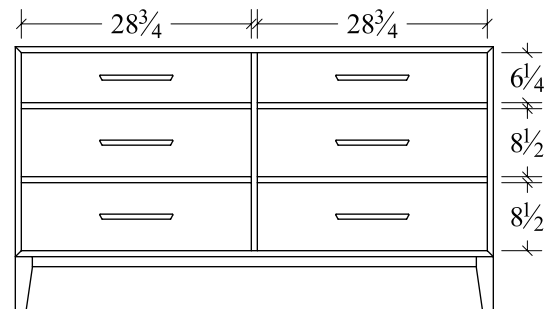

Dresser (AD6DR60)
6 drawer
60w x 22d x 33 1/2h