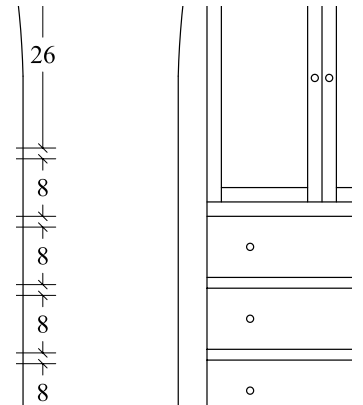

**Nightstand (HYNSI)**  
1 drawer, 1 opening  
27w x 18d x 30h

**Desk Chest (HYDC)**  
4 drawer  
44w x 22d x 50h

**Chest (HYC)**  
4 drawer  
40w x 22d

**Chest (HYCD)**  
5 drawer  
40w x 22d x 50h

**Bed Storage Rail**  
2 door, 2 drawer