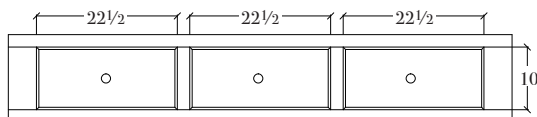

Storage Rail
3 drawer
14h
See pricelist for underbed
storage order info