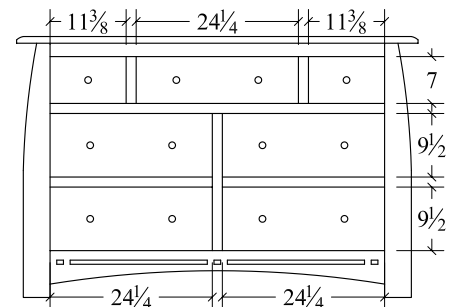

**Desk Chest (HYDC)**  
 4 drawer  
 44w x 22d x 50h

**Media Chest (HYMC)**  
 3 drawer, 1 opening  
 40w x 22d x 41½h

**Dresser (HYDR)**  
 10 drawer  
 66w x 22d x 50h

**Dresser (HY8DR66)**  
 8 drawer  
 66w x 22d x 39h