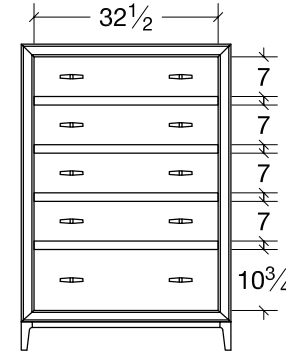

SMCD
Soma Chest
5 Drawer
37 w x 18 1/2 d x 54 h