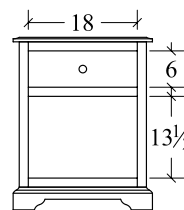

**Night Stand (EANS11L)**  
1 drawer, 1 door  
23w x 17d x 28 1/2h

**Night Stand (EANS11R)**  
1 drawer, 1 door  
23w x 17d x 28 1/2h

**Night Stand (EANS1)**  
1 drawer  
23w x 17d x 28 1/2h

**Night Stand (EANS119)**  
1 drawer  
19w x 17d x 28 1/2h