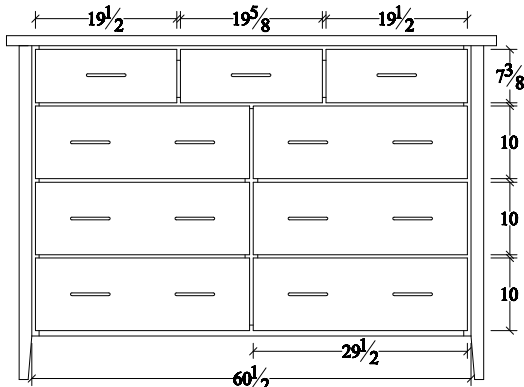

Dresser (VIDR9)
9 drawer
67 1/2 w x 22 1/4 d x 46h