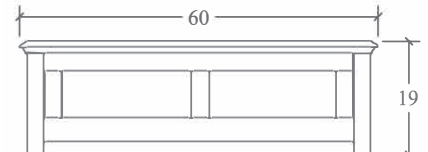

Full Footboard (EAFB)
60w x 19h