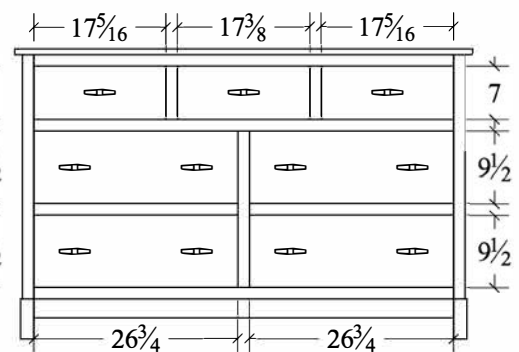

Dresser (PLRDR)
7 drawer
60w x 21 1/2d x 38h