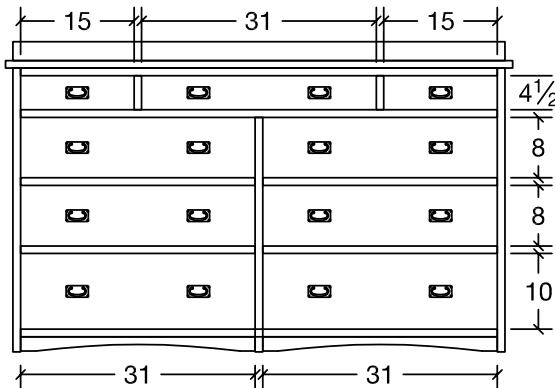

13-1804
9 Drawer Mule Chest
9 Drawers
67w x 20 1/2d x 38h