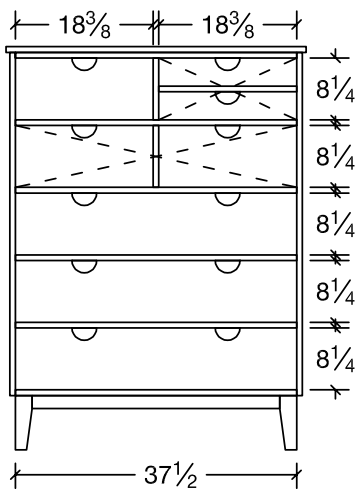

SIMPLICITY

BEDROOM COLLECTION SPECIFICATIONS

51-1801
6 Drawer Chest
6 drawer
40w x 19d x 53 3/4h