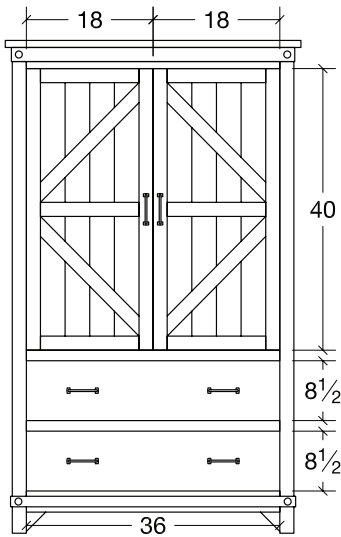

CEDAR LAKES

BEDROOM COLLECTION SPECIFICATIONS

Armoire (CLAR)
2 drawer, 2 door
42w x 22d x 70h
*2 shelves