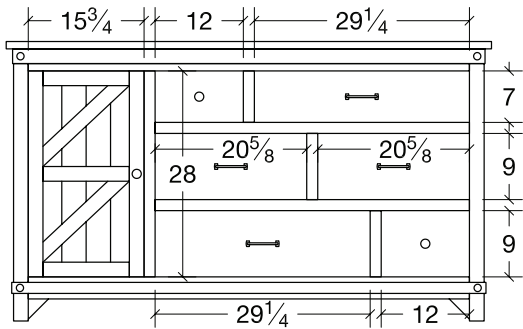

CEDAR LAKES

BEDROOM COLLECTION SPECIFICATIONS

Door Dresser (CLDDR)

6 drawer, 1 door
66w x 19d x 38h

*1 shelf behind door