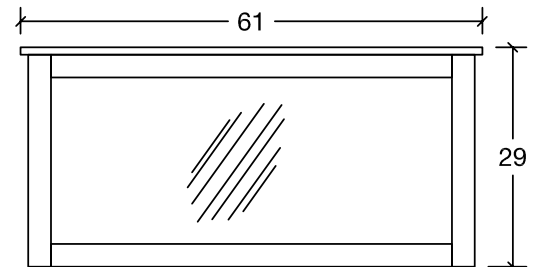

13-2002
Mule Mirror
61w x 29h