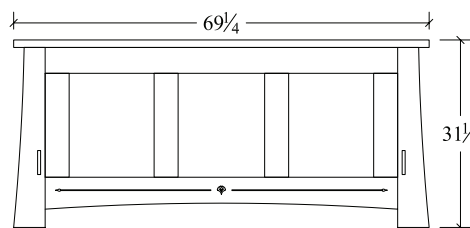

Queen Footboard (MS-PB-Q)
69 1/4w x 31 1/4h