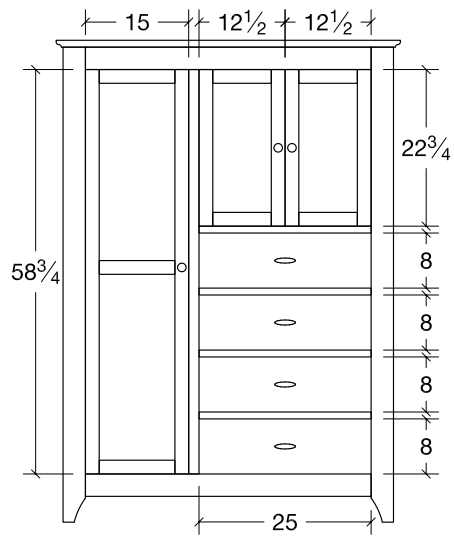

Chifferobe (WWCB) *1 shelf behind small doors
4 drawer, 3 door
50w x 22d x 70h
*3 shelves and 1 rod behind long door