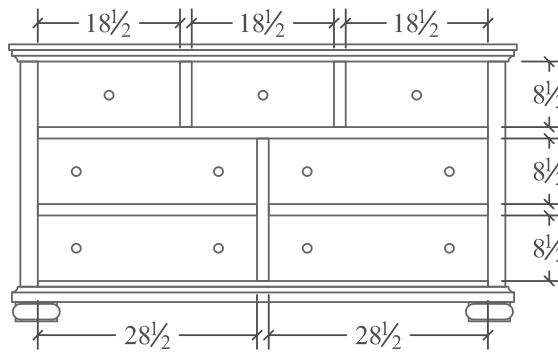

Dresser (GVDR)
7 drawer
66w x 20d x 36h