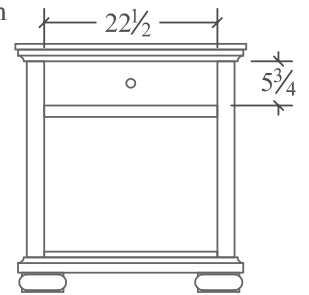

Night Stand (GVNS3)
1 drawer
30w x 17d x 32 1/4h