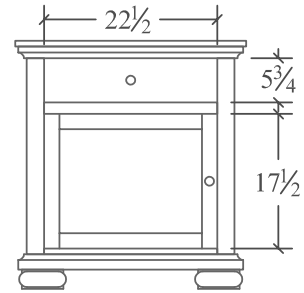

Night Stand (GVNS11L)
1 drawer, 1 door
30w x 17d x 32 1/4h