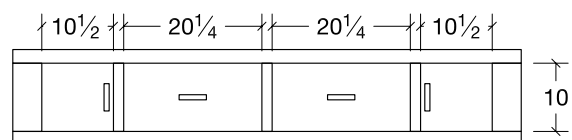

Storage Rail, Full
2 drawer, 2 door
74 1/2w x 14h