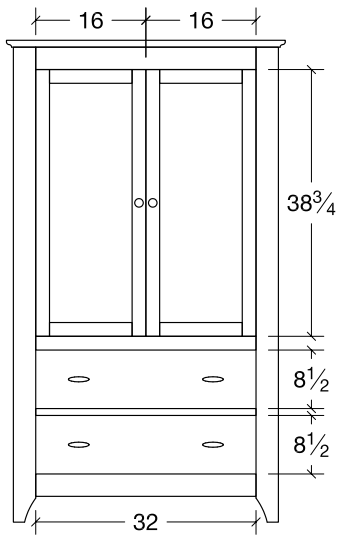

Armoire (WWAR) *2 shelves
2 drawer, 2 door
40½w x 22d x 70h