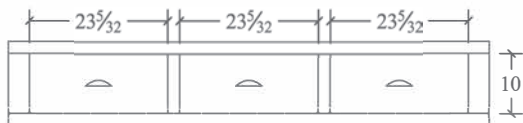

Storage Rail (EARS3)
3 drawer
80 1/2w x 14h