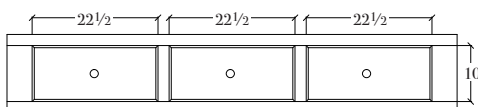

Storage Rail
3 drawer
14 h
See pricelist for underbed storage order info