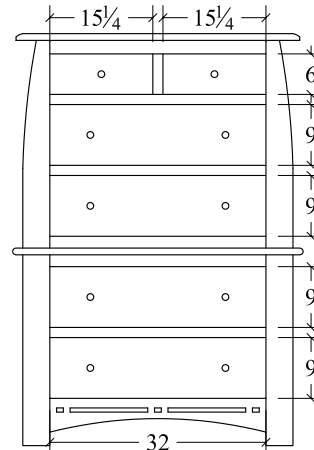

Chest on Chest (HYCDC)
6 drawer
42w x 22d x 61h