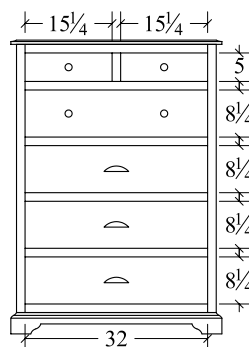

**Night Stand (EANS11L)**  
1 drawer, 1 door  
23w x 17d x 28 1/2h

**Night Stand (EANS11R)**  
1 drawer, 1 door  
23w x 17d x 28 1/2h

**Night Stand (EANS1)**  
1 drawer  
23w x 17d x 28 1/2h

**Night Stand (EANS119)**  
1 drawer  
19w x 17d x 28 1/2h

**Armoire (EAAR)**  
2 drawer, 2 door  
37w x 21 1/2d x 68 1/2h

**Chest (EACD)**  
6 drawer  
37w x 21 1/2d x 51 1/2h

**Door Chest (EADRC)**  
5 drawer, 1 door  
37w x 21 1/2d x 51 1/2h

**Lingerie Chest (EALC)**  
5 drawer  
23w x 17d x 51 1/2h