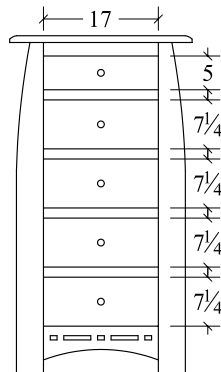

Lingerie Chest (HYLC)
5 drawer
27w x 18d x 50h