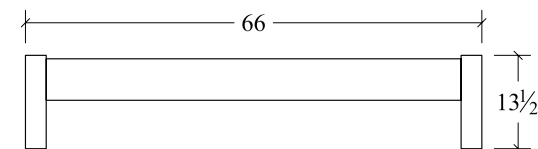

**Nightstand (SHNS)**  
2 drawer, 1 opening  
24w x 16 1/2d x 30h

**Nightstand (SHNS1)**  
1 drawer, 1 opening  
24w x 16 1/2d x 30h

**Queen Headboard (BYQB)**  
69w x 58h

**Queen Footboard (BYQB)**  
69w x 36 1/4h