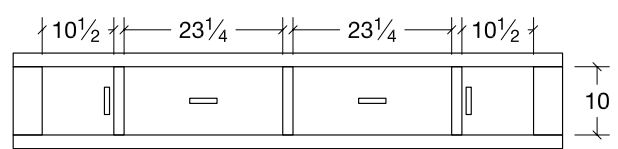

**Queen Low Footboard (DEQB)**  
64w x 13 1/2h

**Mirror (DEM45)**  
45w x 36 1/2h

**Mirror (DEMR)**  
41w x 39 1/2h

**Storage Rail, King and Queen**  
3 drawer  
80 1/2w x 14h

**Storage Rail, King and Queen**  
2 drawer, 2 door  
80 1/2w x 14h