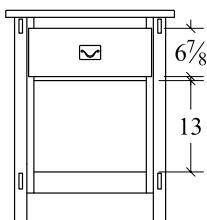

Nightstand (SHNS1)
1 drawer, 1 opening
24w x 16 1/2d x 30h