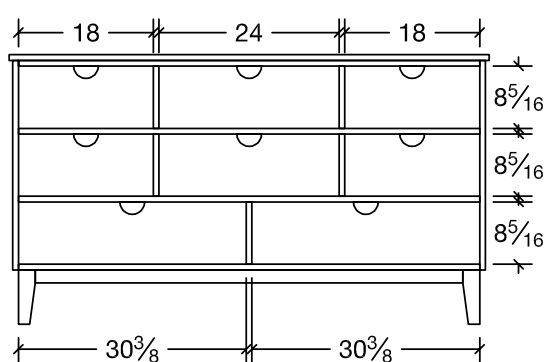

51-1702
8 Drawer Dresser
8 drawer
64w x 19d x 36h