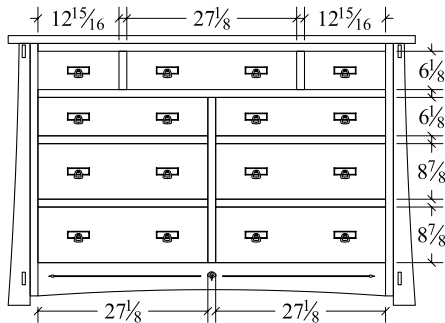

Dresser (CA9DR)
9 drawer
65w x 22d x 43h