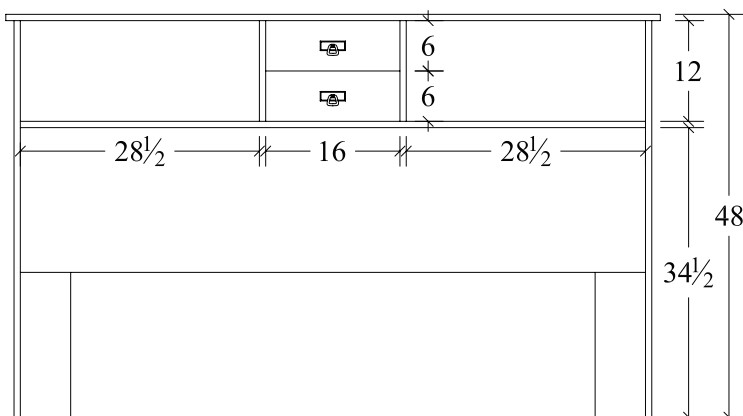

## BEDROOM COLLECTION SPECIFICATIONS

**King Head Board (OMBKB)**

2 drawer, 2 openings

82w x 12d x 48h

**Cal. King Head Board (COMBKB)**

2 drawer, 2 openings

78w x 12d x 48h

**Twin Head Board (OMBTB)**