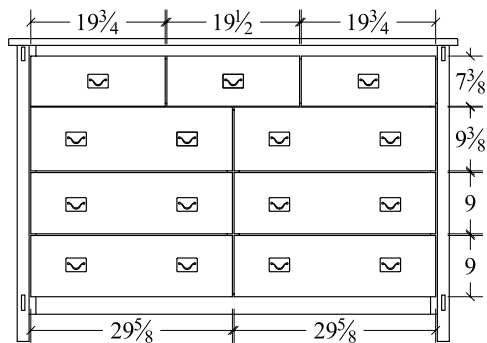

SAVANNAH

BEDROOM COLLECTION SPECIFICATIONS

Dresser (SHDR)
9 drawer
66w x 22d x 45h