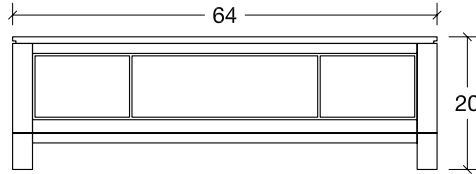

Queen Footboard (DEQB)
64w x 20h