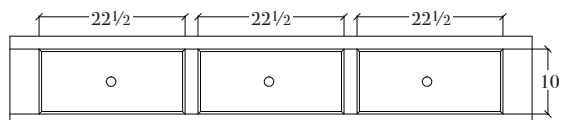

Storage Rail
3 drawer
14h
See pricelist for underbed
storage order info