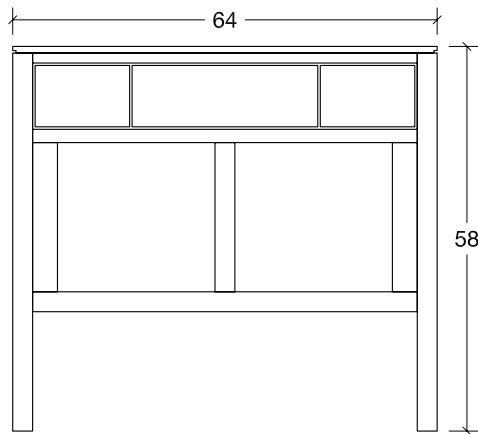

Queen Headboard (DEQB)
64w x 58h