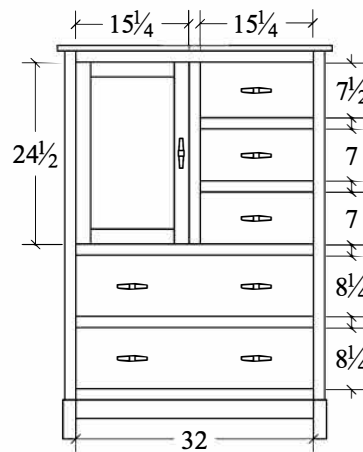

Door Chest (PLRDRC)
5 drawer, 1 door 37w x
21 1/2d x 53h
*1 shelf behind door