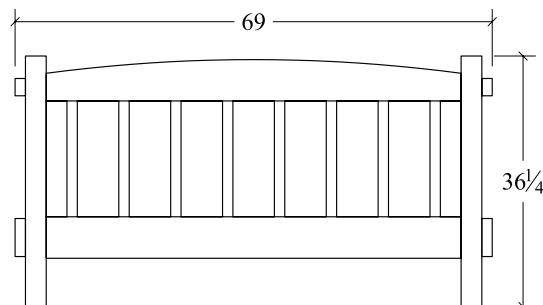

Queen Footboard (BYQB)
69w x 36 1/4h