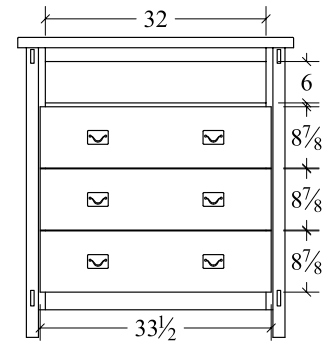

Media Chest (SHMC)
3 drawer, 1 opening
40w x 22d x 43h