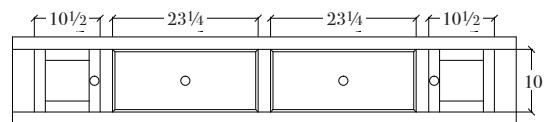

Storage Rail
2 door, 2 drawer
14h
See pricelist for underbed
storage order info