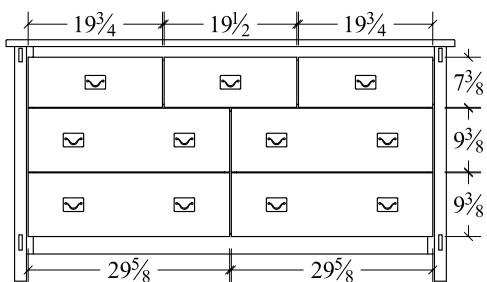

Dresser (SH7DR66)
7 drawer
66w x 22d x 36h