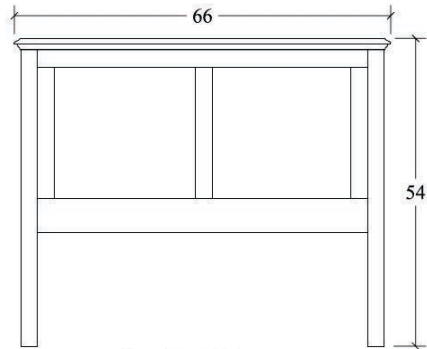

Queen Headboard (EAQB)
66w x 54h