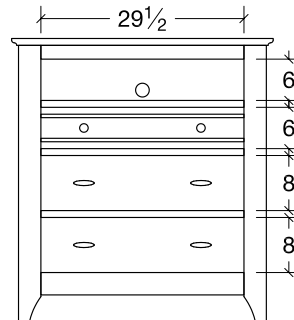

Media Chest (WWMC)
3 drawer
38w x 19d x 41h