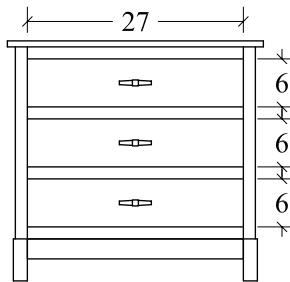

Night Stand (PLRNS332)
3 drawer
32w x 17d x 29 1/2h