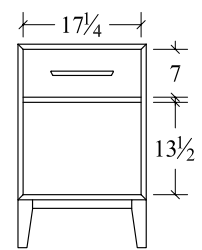

Night Stand (ADNS191)
1 drawer
19w x 18 3/4d x 30h