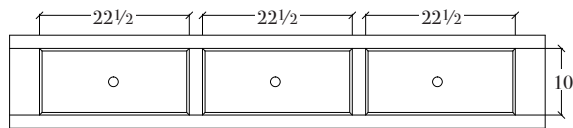

Storage Rail
3 drawer
14h
See pricelist for underbed
storage order info