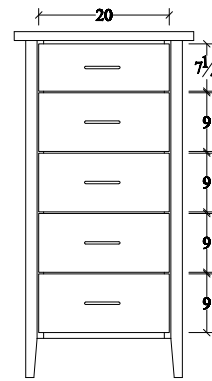

Lingerie Chest (VILC)
5 drawer
27 1/2 w x 17d x 53h