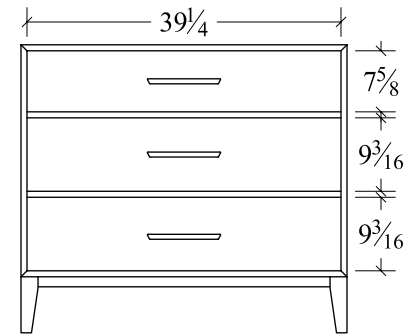

Chest (AD3CD)
3 drawer
41w x 22d x 36 1/4h