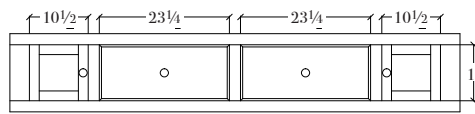

Storage Rail
2 door, 2 drawer
14 h
See pricelist for underbed storage order info