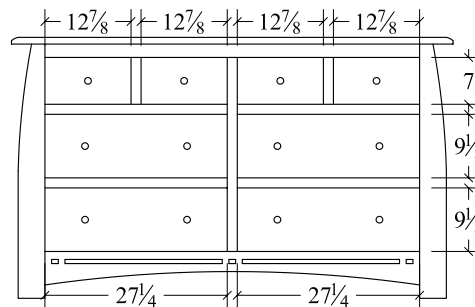

Dresser (HY8DR66)
8 drawer
66w x 22d x 39h