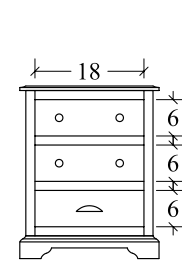

Night Stand (EANS3)
3 drawer
23w x 17d x 28 1/2h