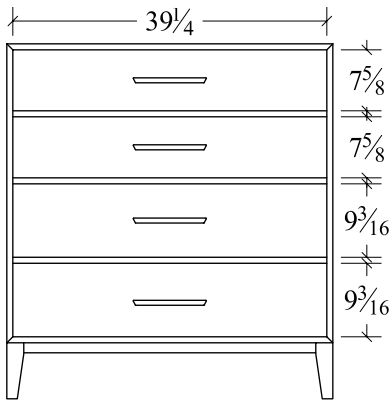

## BEDROOM COLLECTION SPECIFICATIONS

**Armoire (ADAR)**  
3 drawer, 2 door  
41w x 22d x 74 1/4h

**Lingerie (ADLC)**  
6 drawer  
27w x 22d x 58 1/4h

**Chest (ADCD)**  
5 drawer  
41w x 22d x 53 1/4h

**Chest (AD4CD)**  
4 drawer  
41w x 22d x 44 5/8h

**Dresser (AD8DR65)**  
8 drawer  
65w x 22d x 43h

**Chest (AD3CD)**  
3 drawer  
41w x 22d x 36 1/4h

**Dresser (ADDR)**  
6 drawer  
65w x 22d x 33 1/2h

**Dresser (AD6DR60)**  
6 drawer  
60w x 22d x 33 1/2h