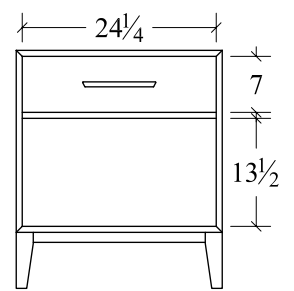

## BEDROOM COLLECTION SPECIFICATIONS

**Armoire (ADAR)**  
3 drawer, 2 door  
41w x 22d x 74 1/4h

**Lingerie (ADLC)**  
6 drawer  
27w x 22d x 58 1/4h

**Chest (ADCD)**  
5 drawer  
41w x 22d x 53 1/4h

**Chest (AD4CD)**  
4 drawer  
41w x 22d x 44 5/8h

**Dresser (AD8DR65)**  
8 drawer  
65w x 22d x 43h

**Chest (AD3CD)**  
3 drawer  
41w x 22d x 36 1/4h

**Dresser (ADDR)**  
6 drawer  
65w x 22d x 33 1/2h

**Dresser (AD6DR60)**  
6 drawer  
60w x 22d x 33 1/2h

**Night Stand (ADNS30)**  
3 drawer  
30w x 18 3/4d x 30h

**Night Stand (ADNS)**  
3 drawer  
26w x 18 3/4d x 30h

**Night Stand (ADNS11)**  
1 drawer, 2 door  
26w x 18 3/4d x 30h

**Night Stand (ADNS1)**  
1 drawer  
26w x 18 3/4d x 30h