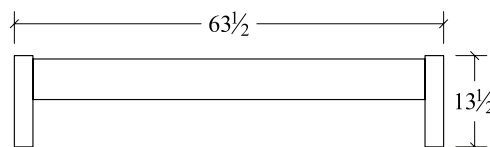

Queen Low Footboard (CLQB)

63 1/2w x 13 1/2h