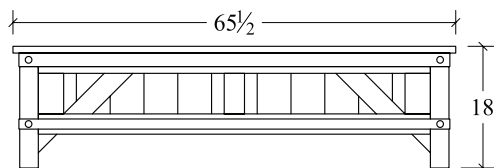

**Storage Rail, Full**

2 drawer, 2 door  
74 1/2w x 14h

**Tall Dresser (CL9DR)**

9 drawer  
66w x 19d x 44h

**Dresser (CLDR60)**

7 drawer  
60w x 19d x 38h

**Dresser Mirror (CLMR)**

42w x 38 1/2h