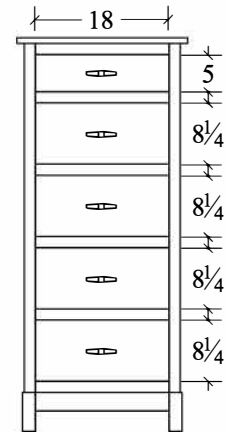

Lingerie Chest (PLRLC)
5 drawer
23w x 17d x 53h