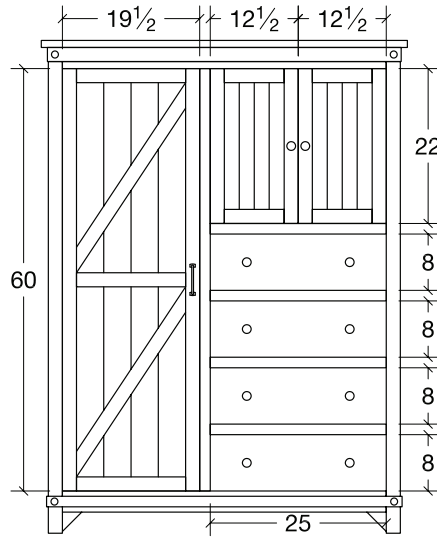

Chifferobe (CLCB)
4 drawer, 3 door
52w x 22d x 70h
*3 shelves and 1 rod behind long door
*1 shelf behind small doors