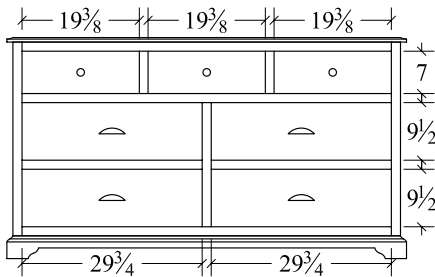

**Media Chest (EAMC)**  
3 drawer, 1 opening  
37w x 21 1/2d x 41h

**Chest (EACD5)**  
5 drawer  
37w x 21 1/2d x 41 3/4h

**Chest (EACD4)**  
4 drawer  
37w x 21 1/2d x 32h

**Dresser (EADR66)**  
7 drawer  
66w x 21 1/2d x 36 1/2h