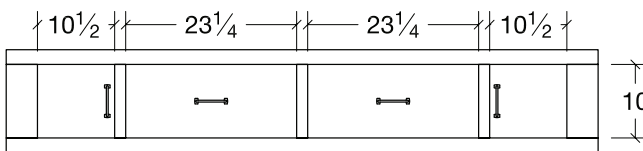

**Night Stand (CLNS3)**

3 drawer  
26w x 16 1/2d x 30h

**Storage Rail, King and Queen**

3 drawer  
80 1/2w x 14h

**Storage Rail, Full**

3 drawer  
74 1/2w x 14h

**Storage Rail, King and Queen**

2 drawer, 2 door  
80 1/2w x 14h