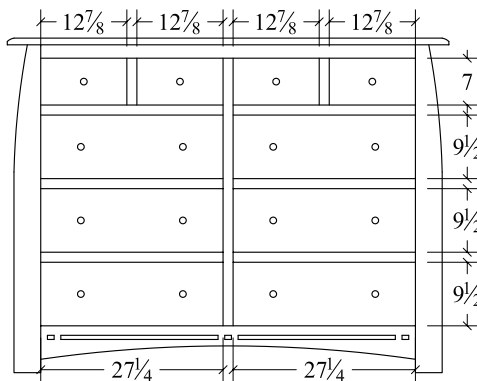

Dresser (HYDR)
10 drawer
66w x 22d x 50h