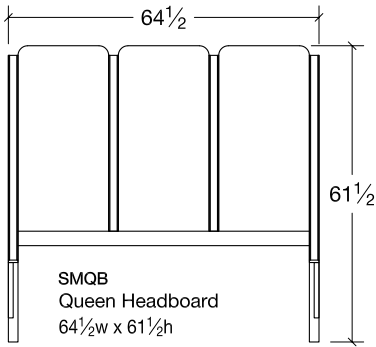

SOMA

BEDROOM COLLECTION SPECIFICATIONS