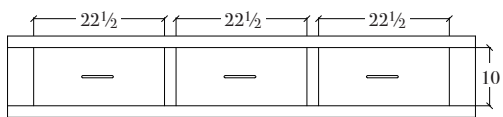

**Mirror (VIMR42)**  
42w x 42h

**Mirror (VIMR32)**  
48w x 32h

**Mirror (VIMR48)**  
48w x 44h

**Media Chest (VIMC)**  
3 drawer, 1 opening  
42 1/2 w x 22 1/4 d x 41 1/2 h

**Storage Rail**  
2 door, 2 drawer  
14h  
See pricelist for underbed storage order info.