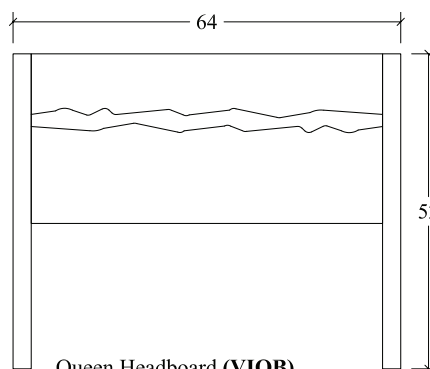

Queen Headboard (VIQB)
64w x 52h