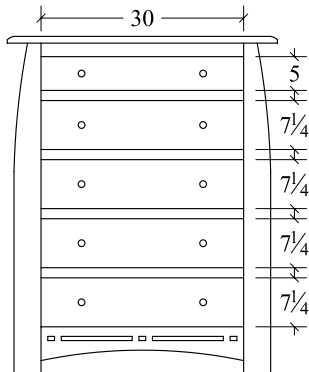

Chest (HYCD)
5 drawer
40w x 22d x 50h