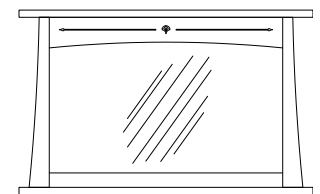

Mirror (CAMR32)
51w x 32h