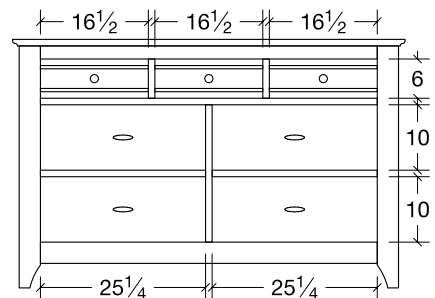

Dresser (WWDR60)
7 drawer
60w x 19d x 38h