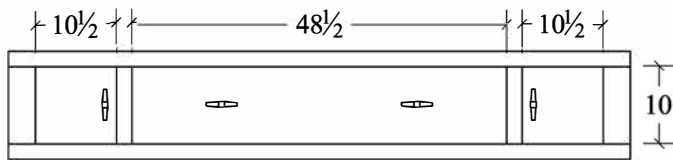

Storage Rail (3-2PLRQBRS)
1 drawer, 2 door
80 1/2w x 14h