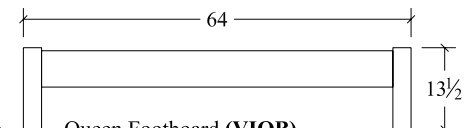

Queen Footboard (VIQB)
64w x 13 1/2h