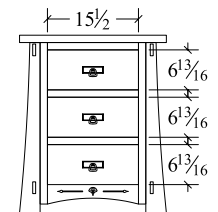

Night Stand (CANS3)
3 drawer
25w x 18 1/2d x 30 1/4h