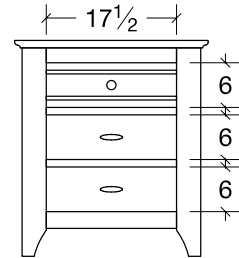

Night Stand (WWNS3)
3 drawer
26w x 16 1/2d x 29h