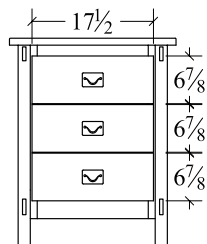

Nightstand (SHNS3)
3 drawer
24w x 16 1/2d x 30h