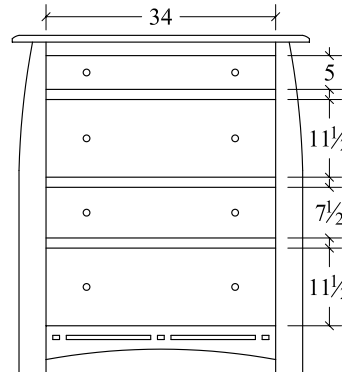

**Chest on Chest (HYCDC)**  
 6 drawer  
 42w x 22d x 61h

**Door Chest (HYDRC)**  
 5 drawer, 1 door  
 40w x 22d x 50h  
 \*1 shelf

**Chest (HYCD)**  
 5 drawer  
 40w x 22d x 50h

**Lingerie Chest (HYLC)**  
 5 drawer  
 27w x 18d x 50h