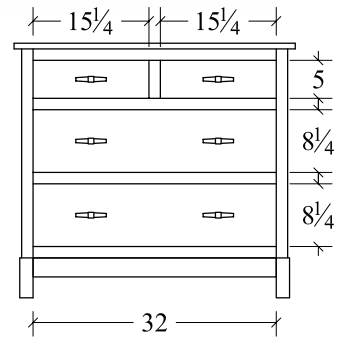

Chest (PLRC04)
4 drawer
37w x 21 1/2d x 33 1/2h