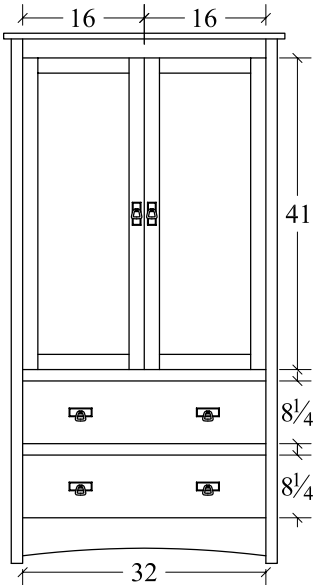

OLD MISSION

BEDROOM COLLECTION SPECIFICATIONS

Armoire (OMAR)
2 drawer, 2 door
37w x 21 1/2d x 70h
*2 shelves