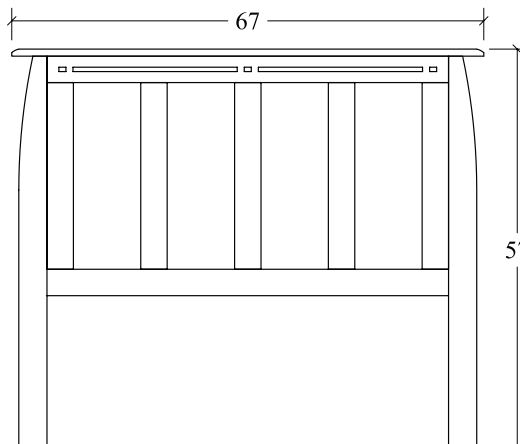

Queen Headboard (HYQB)
67w x 57h