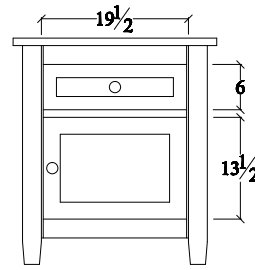

Nightstand (ANNS11R)
1 door, 1 drawer
27w x 17d x 30 1/2h