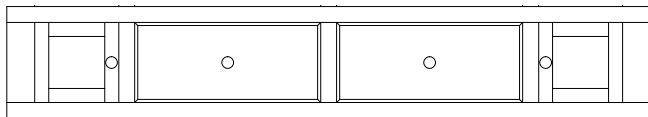

**Nightstand (HYNSI)**  
1 drawer, 1 opening  
27w x 18d x 30h

**Desk Chest (HYDC)**  
4 drawer  
44w x 22d x 50h

**Chest (HYC)**  
4 drawer  
40w x 22d

**Chest (HYCD)**  
5 drawer  
40w x 22d x 50h

**Bed Storage Rail**  
2 door, 2 drawer