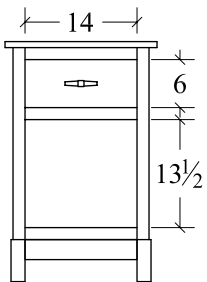

Night Stand (PLRNS119)
1 drawer
19w x 17d x 29 1/2h