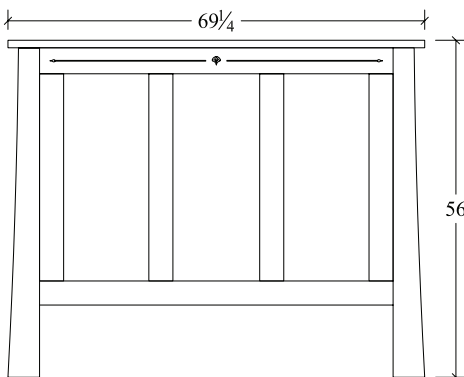

Queen Headboard (MS-PB-Q)
69 1/4w x 56h