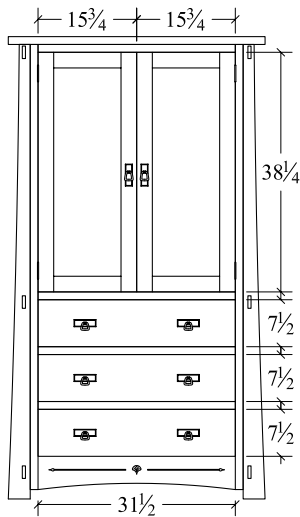

CASTLEBROOK

BEDROOM COLLECTION SPECIFICATIONS

Armoire (CAAR)
3 drawer, 2 door
41w x 22d x 74h
*2 shelves