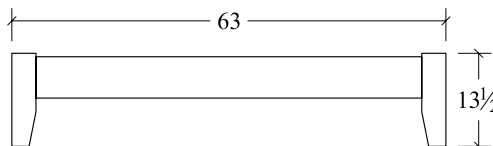

Queen Low Footboard (SHQB)
63w x 13 1/2h