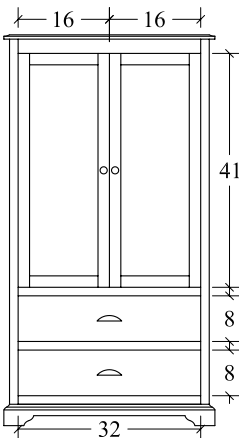

**Night Stand (EANS11L)**  
1 drawer, 1 door  
23w x 17d x 28 1/2h

**Night Stand (EANS11R)**  
1 drawer, 1 door  
23w x 17d x 28 1/2h

**Night Stand (EANS1)**  
1 drawer  
23w x 17d x 28 1/2h

**Night Stand (EANS119)**  
1 drawer  
19w x 17d x 28 1/2h

**Armoire (EAAR)**  
2 drawer, 2 door  
37w x 21 1/2d x 68 1/2h

**Chest (EACD)**  
6 drawer  
37w x 21 1/2d x 51 1/2h

**Door Chest (EADRC)**  
5 drawer, 1 door  
37w x 21 1/2d x 51 1/2h

**Lingerie Chest (EALC)**  
5 drawer  
23w x 17d x 51 1/2h