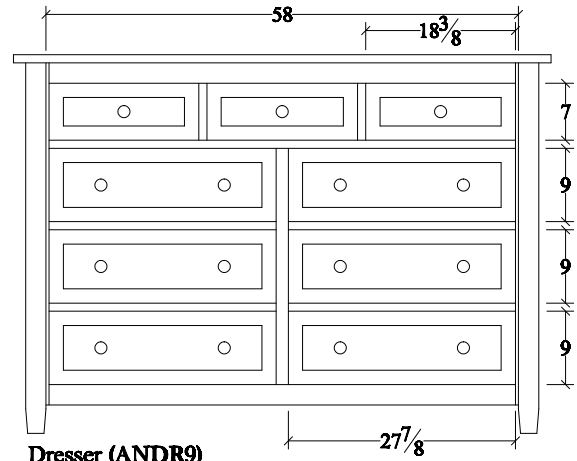

## BEDROOM COLLECTION SPECIFICATIONS

**Mirror (ANM42)**  
42w x 41h

**Mirror (ANM48)**  
48w x 31h

**Nightstand (ANNS11R)**  
1 door, 1 drawer  
27w x 17d x 30 1/2h

**Nightstand (ANNS3)**  
3 drawer  
27w x 17d x 30h

**Media Chest (ANMC)**  
3 drawer, 1 opening  
40w x 22d x 44 1/4h

**Lingerie Chest (ANLC)**  
5 drawer  
27w x 17d x 53h

**Dresser (ANDR9)**  
9 drawer  
66w x 22d x 46 1/2 h

**Dresser (ANDR60)**  
7 drawer  
60w x 22d x 36 1/2 h