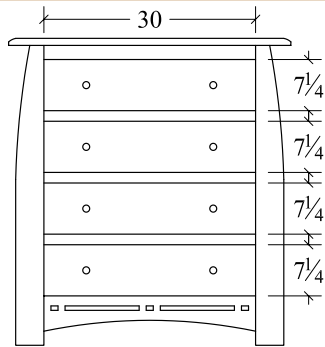

Chest (HYCD4)
4 drawer
40w x 22d x 44h