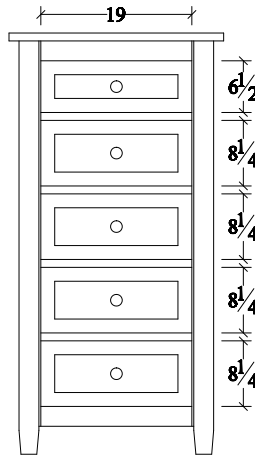

## BEDROOM COLLECTION SPECIFICATIONS

**Armoire (ADAR)**  
3 drawer, 2 door  
41w x 22d x 74 1/4h

**Lingerie (ADLC)**  
6 drawer  
27w x 22d x 58 1/4h

**Chest (ADCD)**  
5 drawer  
41w x 22d x 53 1/4h

**Chest (AD4CD)**  
4 drawer  
41w x 22d x 44 5/8h

## BEDROOM COLLECTION SPECIFICATIONS

**Mirror (ANM42)**  
42w x 41h

**Mirror (ANM48)**  
48w x 31h

**Nightstand (ANNS11R)**  
1 door, 1 drawer  
27w x 17d x 30 1/2h

**Nightstand (ANNS3)**  
3 drawer  
27w x 17d x 30h

**Media Chest (ANMC)**  
3 drawer, 1 opening  
40w x 22d x 44 1/4h

**Lingerie Chest (ANLC)**  
5 drawer  
27w x 17d x 53h

**Dresser (ANDR9)**  
9 drawer  
66w x 22d x 46 1/2 h

**Dresser (ANDR60)**  
7 drawer  
60w x 22d x 36 1/2 h

**Dresser (AN7DR66)**  
7 drawer  
66w x 22d x 36 1/2 h

**Armoire (ANAR)**  
2 door, 2 drawer  
39w x 22d x 70h

\*2 shelves

Queen Headboard (ANQB)  
67w x 57h

Queen Headboard (FLQB)  
69w x 55h

Chest (ANCD)  
6 drawer  
40w x 22d x 53h