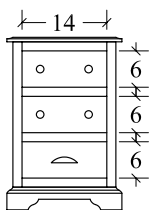

Night Stand (EANS319)
3 drawer
19w x 17d x 28 1/2h