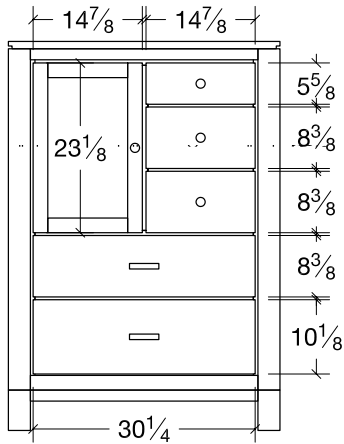

**Storage Rail, Full**  
3 drawer  
74 1/2w x 14h

**Storage Rail, Full**  
2 drawer, 2 door  
74 1/2w x 14h

**Armoire (DEAR)** \*2 shelves  
2 drawer, 2 door  
39 1/4w x 21 1/2d x 70h

**Chifferobe (DEBC)** \*1 shelf behind small doors  
\*3 shelves and 1 rod behind long door  
4 drawer, 3 door  
50w x 21 1/2d x 70h

**His - Hers Chest (DEHHC)** \*2 shelves behind doors  
8 drawer, 2 door  
48w x 19d x 64 1/4h

**Door Chest (DEDRC)** \*1 shelf  
5 drawer, 1 door  
37w x 19d x 53h

**Chest (DECD)**  
6 drawer  
37w x 19d x 53h