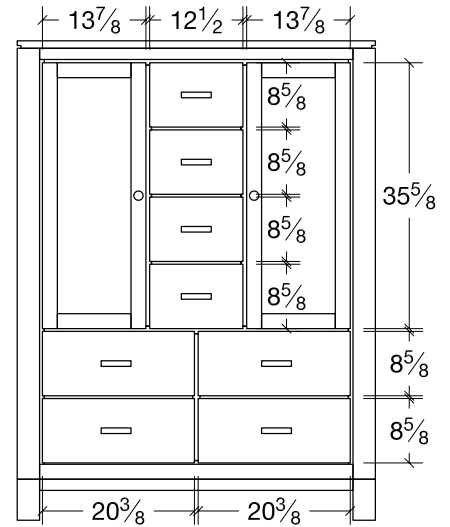

**Storage Rail, Full**  
3 drawer  
74 1/2w x 14h

**Storage Rail, Full**  
2 drawer, 2 door  
74 1/2w x 14h

**Armoire (DEAR)** \*2 shelves  
2 drawer, 2 door  
39 1/4w x 21 1/2d x 70h

**Chifferobe (DEBC)** \*1 shelf behind small doors  
\*3 shelves and 1 rod behind long door  
4 drawer, 3 door  
50w x 21 1/2d x 70h

**His - Hers Chest (DEHHC)** \*2 shelves behind doors  
8 drawer, 2 door  
48w x 19d x 64 1/4h

**Door Chest (DEDRC)** \*1 shelf  
5 drawer, 1 door  
37w x 19d x 53h

**Chest (DECD)**  
6 drawer  
37w x 19d x 53h