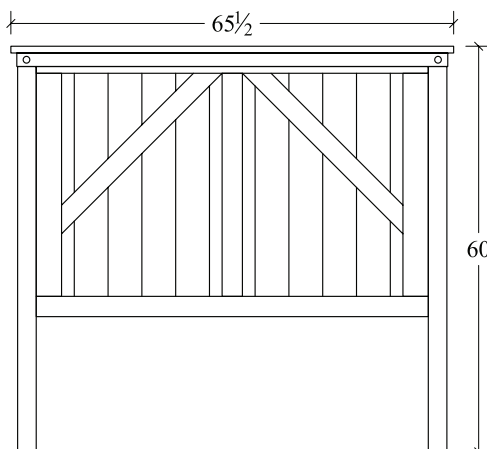

Queen Headboard (CLQB)
65 1/2w x 60h