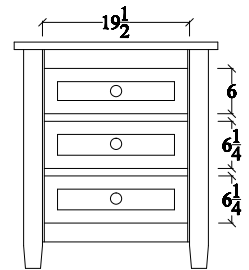

## BEDROOM COLLECTION SPECIFICATIONS

**Armoire (ADAR)**  
3 drawer, 2 door  
41w x 22d x 74 1/4h

**Lingerie (ADLC)**  
6 drawer  
27w x 22d x 58 1/4h

**Chest (ADCD)**  
5 drawer  
41w x 22d x 53 1/4h

**Chest (AD4CD)**  
4 drawer  
41w x 22d x 44 5/8h

## BEDROOM COLLECTION SPECIFICATIONS

**Mirror (ANM42)**  
42w x 41h

**Mirror (ANM48)**  
48w x 31h

**Nightstand (ANNS11R)**  
1 door, 1 drawer  
27w x 17d x 30 1/2h

**Nightstand (ANNS3)**  
3 drawer  
27w x 17d x 30h

**Media Chest (ANMC)**  
3 drawer, 1 opening  
40w x 22d x 44 1/4h

**Lingerie Chest (ANLC)**  
5 drawer  
27w x 17d x 53h

**Dresser (ANDR9)**  
9 drawer  
66w x 22d x 46 1/2 h

**Dresser (ANDR60)**  
7 drawer  
60w x 22d x 36 1/2 h