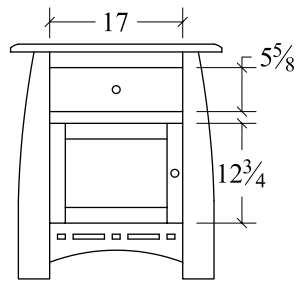

Nightstand (HYNSII)
1 drawer, 1 door
27w x 18d x 30h