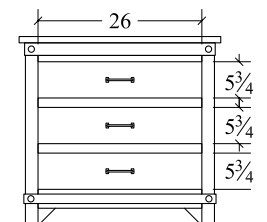

Night Stand (CLNS332)
3 drawer
32w x 16 1/2d x 30h