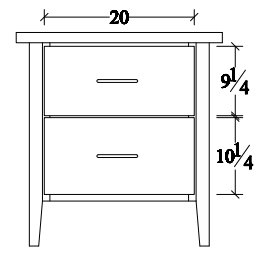

Nightstand (VINS)
2 drawers
27 1/2 w x 17d x 28 1/2 h