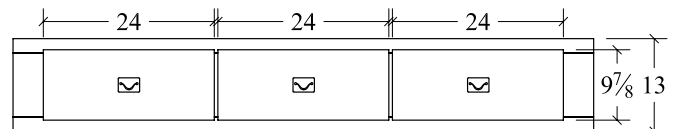

**Chest (SHCD)**  
6 drawer  
40w x 22d x 53h

**Media Chest (SHMC)**  
3 drawer, 1 opening  
40w x 22d x 43h

**Mirror (SHMR)**  
52w x 31h

**Mirror (SHMR40)**  
42w x 42h

**Bed Storage Rail**  
3 drawer

See pricelist for underbed storage order info.