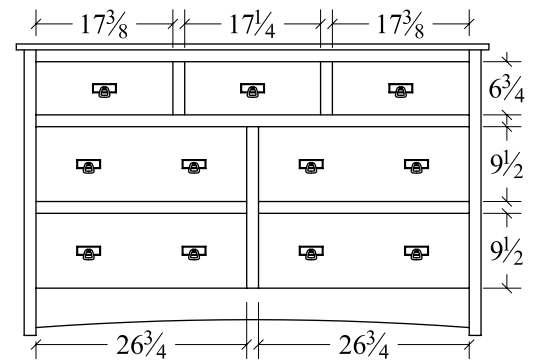

**Lingerie Chest (OMLC)**  
5 drawer  
23w x 17d x 52 1/2h

**Media Chest (OMMC)**  
3 drawer, 1 opening  
37w x 21 1/2d x 43 1/2h

**Dresser (OMDR66)**  
7 drawer  
66w x 21 1/2d x 38h

**Dresser (OMDR)**  
7 drawer  
60w x 21 1/2d x 38h