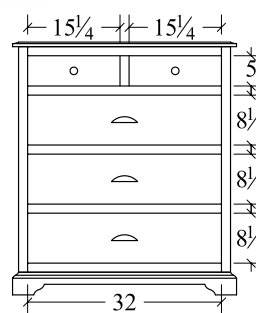

**Media Chest (EAMC)**  
3 drawer, 1 opening  
37w x 21 1/2d x 41h

**Chest (EACD5)**  
5 drawer  
37w x 21 1/2d x 41 3/4h

**Chest (EACD4)**  
4 drawer  
37w x 21 1/2d x 32h

**Dresser (EADR66)**  
7 drawer  
66w x 21 1/2d x 36 1/2h