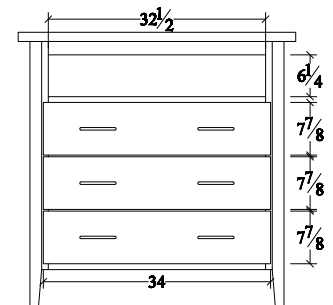

Media Chest (VIMC)
3 drawer, 1 opening
42 1/2 w x 22 1/4 d x 41 1/2 h