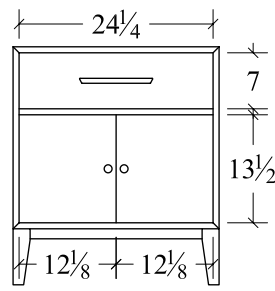

## BEDROOM COLLECTION SPECIFICATIONS

**Armoire (ADAR)**  
3 drawer, 2 door  
41w x 22d x 74 1/4h

**Lingerie (ADLC)**  
6 drawer  
27w x 22d x 58 1/4h

**Chest (ADCD)**  
5 drawer  
41w x 22d x 53 1/4h

**Chest (AD4CD)**  
4 drawer  
41w x 22d x 44 5/8h

**Dresser (AD8DR65)**  
8 drawer  
65w x 22d x 43h

**Chest (AD3CD)**  
3 drawer  
41w x 22d x 36 1/4h

**Dresser (ADDR)**  
6 drawer  
65w x 22d x 33 1/2h

**Dresser (AD6DR60)**  
6 drawer  
60w x 22d x 33 1/2h

**Night Stand (ADNS30)**  
3 drawer  
30w x 18 3/4d x 30h

**Night Stand (ADNS)**  
3 drawer  
26w x 18 3/4d x 30h

**Night Stand (ADNS11)**  
1 drawer, 2 door  
26w x 18 3/4d x 30h

**Night Stand (ADNS1)**  
1 drawer  
26w x 18 3/4d x 30h