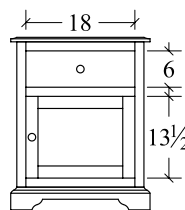

Night Stand (EANS11R)
1 drawer, 1 door
23w x 17d x 28 1/2h