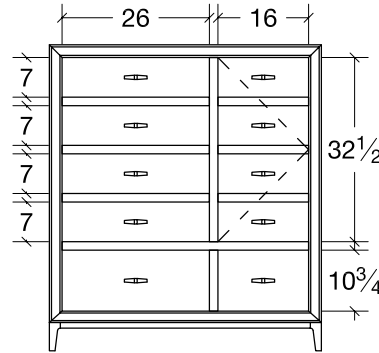

SMQB
Queen Footboard
63 1/2 w x 18 d

SMDRC
Soma Door Chest *2 shelves behind door
6 Drawers, 1 Door
48 w x 18 1/2 d x 54 h