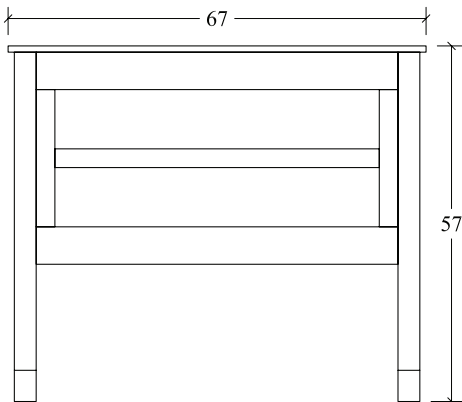

## BEDROOM COLLECTION SPECIFICATIONS

**Mirror (ANM42)**  
42w x 41h

**Mirror (ANM48)**  
48w x 31h

**Nightstand (ANNS11R)**  
1 door, 1 drawer  
27w x 17d x 30 1/2h

**Nightstand (ANNS3)**  
3 drawer  
27w x 17d x 30h

**Media Chest (ANMC)**  
3 drawer, 1 opening  
40w x 22d x 44 1/4h

**Lingerie Chest (ANLC)**  
5 drawer  
27w x 17d x 53h

**Dresser (ANDR9)**  
9 drawer  
66w x 22d x 46 1/2 h

**Dresser (ANDR60)**  
7 drawer  
60w x 22d x 36 1/2 h

**Dresser (AN7DR66)**  
7 drawer  
66w x 22d x 36 1/2 h

**Armoire (ANAR)**  
2 door, 2 drawer  
39w x 22d x 70h

\*2 shelves

Queen Headboard (ANQB)  
67w x 57h

Queen Headboard (FLQB)  
69w x 55h

Chest (ANCD)  
6 drawer  
40w x 22d x 53h