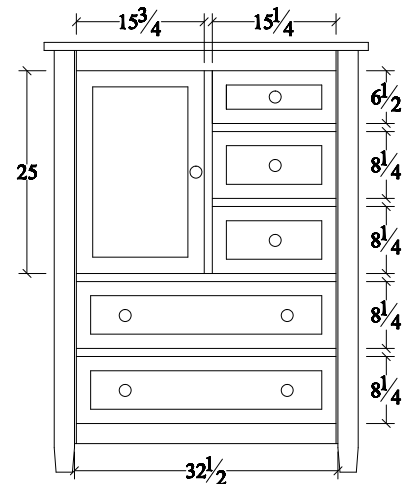

Door Chest (ANDRC)
1 door, 5 drawer
40w x 22d x 53h
*1 shelf