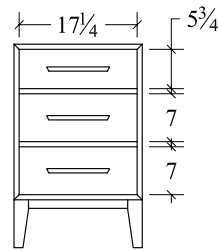

Night Stand (ADNS19)
3 drawer
16w x 18 3/4d x 30h