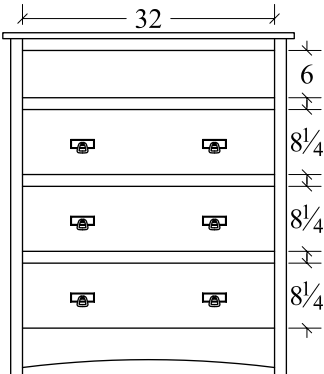

**Lingerie Chest (OMLC)**  
5 drawer  
23w x 17d x 52 1/2h

**Media Chest (OMMC)**  
3 drawer, 1 opening  
37w x 21 1/2d x 43 1/2h

**Dresser (OMDR66)**  
7 drawer  
66w x 21 1/2d x 38h

**Dresser (OMDR)**  
7 drawer  
60w x 21 1/2d x 38h