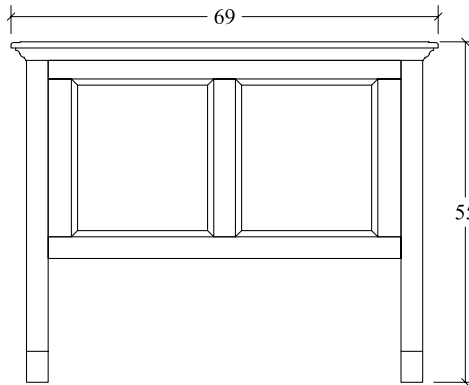

**Dresser (AN7DR66)**  
7 drawer  
66w x 22d x 36 1/2 h

**Armoire (ANAR)**  
2 door, 2 drawer  
39w x 22d x 70h

\*2 shelves

Queen Headboard (ANQB)  
67w x 57h

Queen Headboard (FLQB)  
69w x 55h

Chest (ANCD)  
6 drawer  
40w x 22d x 53h