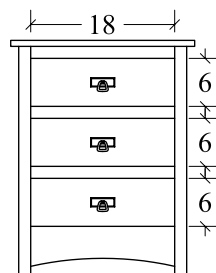

Night Stand (OMNS3)
3 drawer
23w x 17d x 29 1/2h