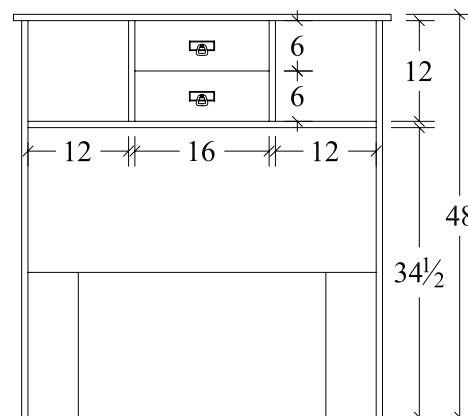

Twin Head Board (OMBTB)

2 drawer, 2 openings

45w x 12d x 48h