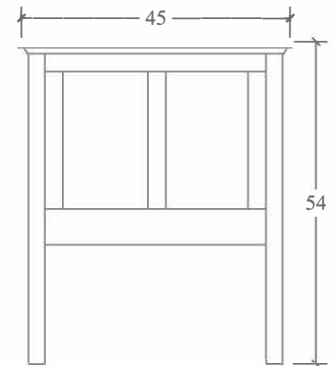

Twin Headboard (EATB)
45w x 54h