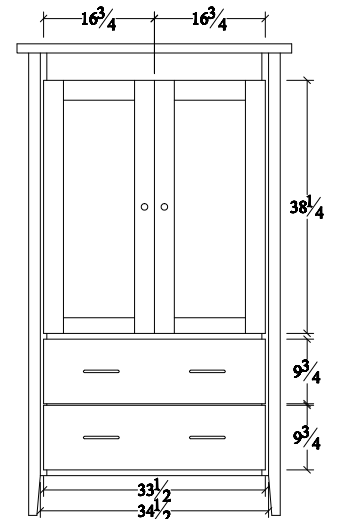

## BEDROOM COLLECTION SPECIFICATIONS

**Dresser (VI7DR60)**  
7 drawer  
61 1/2 w x 22 1/4 d x 36h

**Chest (VICD)**  
6 Drawer  
42 1/2 w x 22 1/4 d x 53h

**Lingerie Chest (VILC)**  
5 drawer  
27 1/2 w x 17d x 53h