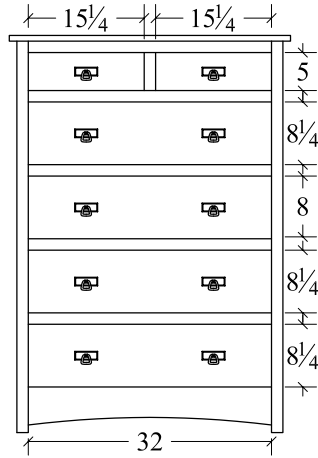

Chest (OMCD)
6 drawer
37w x 21 1/2d x 52 1/2h