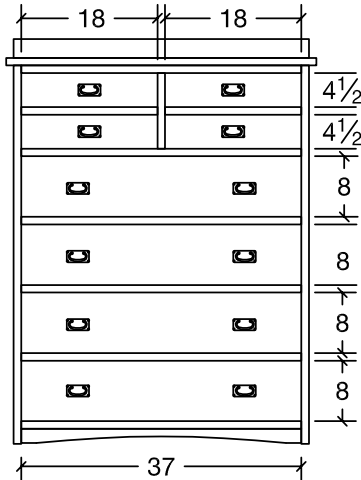

BUNGALOW

BEDROOM COLLECTION SPECIFICATIONS

13-1802
8 Drawer Chest
8 Drawers
41w x 20 1/2d x 54h