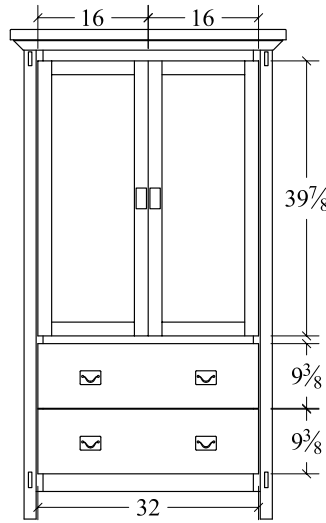

Armoire (SHAR)
2 drawer, 2 door
42w x 23d x 71h
*2 shelves