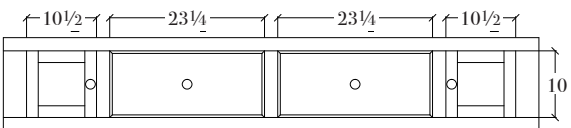

Storage Rail
2 door, 2 drawer
14h
See pricelist for underbed
storage order info

Cal King (3-CADKBRS)
King (3-ADKBRS)
Queen (3-ADQBRS)
Full (3-ADFBRS)
Twin (3-ADTBRS)

*Upholstered and Panel Bed are the same dimensions