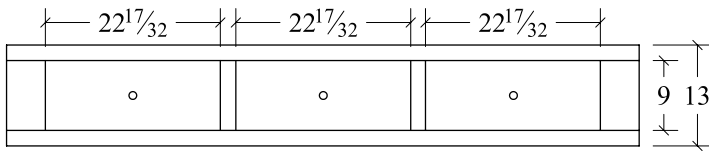

**Nightstand (HYNSI)**  
1 drawer, 1 opening  
27w x 18d x 30h

**Desk Chest (HYDC)**  
4 drawer  
44w x 22d x 50h

**Chest (HYC)**  
4 drawer  
40w x 22d

**Chest (HYCD)**  
5 drawer  
40w x 22d x 50h

**Bed Storage Rail**  
2 door, 2 drawer