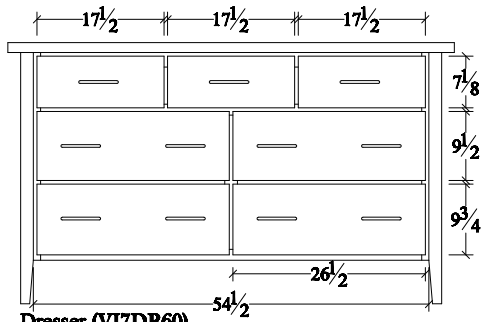

VICTOR

BEDROOM COLLECTION SPECIFICATIONS

Dresser (VI7DR60)
7 drawer
61 1/2 w x 22 1/4 d x 36h