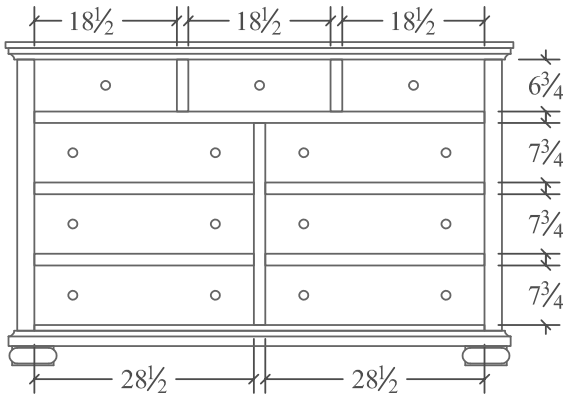

GRANDVIEW

BEDROOM COLLECTION SPECIFICATIONS

Dresser (GV9DR)
9 drawer
66w x 20d x 42h