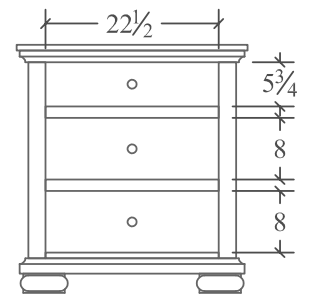

Night Stand (GVNS3)
3 drawer
30w x 17d x 32 1/4h