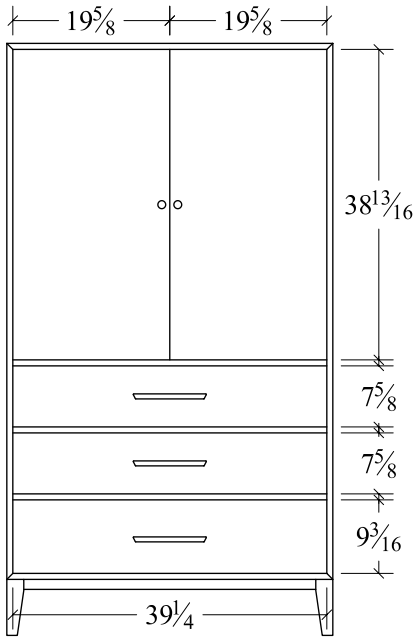

ADDISON

BEDROOM COLLECTION SPECIFICATIONS

Armoire (ADAR)
3 drawer, 2 door
41w x 22d x 74 1/4h