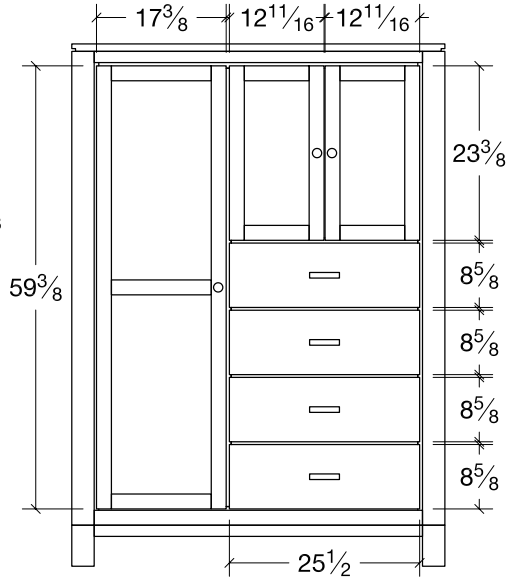

**Queen Low Footboard (DEQB)**  
64w x 13 1/2h

**Mirror (DEM45)**  
45w x 36 1/2h

**Mirror (DEMR)**  
41w x 39 1/2h

**Storage Rail, King and Queen**  
3 drawer  
80 1/2w x 14h

**Storage Rail, King and Queen**  
2 drawer, 2 door  
80 1/2w x 14h

**Storage Rail, Full**  
3 drawer  
74 1/2w x 14h

**Storage Rail, Full**  
2 drawer, 2 door  
74 1/2w x 14h

**Armoire (DEAR)** \*2 shelves  
2 drawer, 2 door  
39 1/4w x 21 1/2d x 70h

**Chifferobe (DEBC)** \*1 shelf behind small doors  
\*3 shelves and 1 rod behind long door  
4 drawer, 3 door  
50w x 21 1/2d x 70h