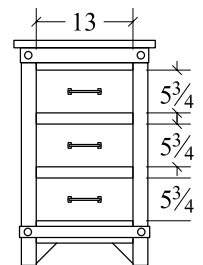

**Door Chest (CLDRC)**  
5 drawer, 1 door  
42w x 19d x 58h  
\*2 shelves

**Lingerie Chest (CLLC)**  
5 drawer  
26w x 16 1/2d x 53h

**Drawer Chest (CLCD)**  
6 drawer  
38w x 19d x 53h

**Media Chest (CLMC)**  
4 drawer  
42w x 19d x 41h