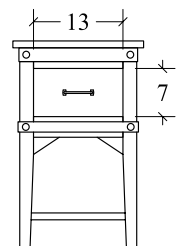

Night Table (CLNS119)
1 drawer, 1 Shelf
19w x 16 1/2d x 30h