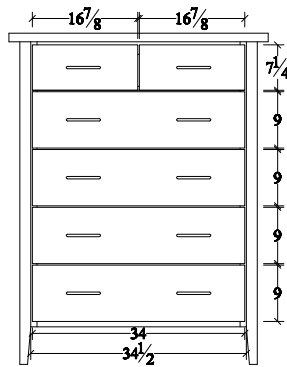

Chest (VICD)
6 Drawer
42 1/2 w x 22 1/4 d x 53h