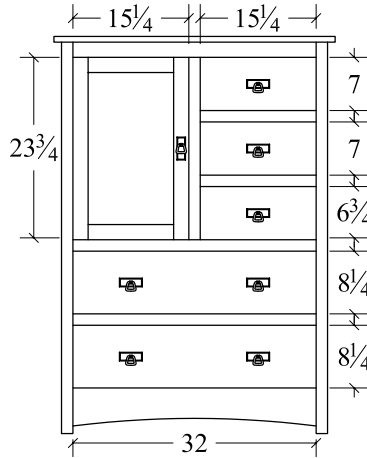

Door Chest (OMDRC)
5 drawer, 1 door
37w x 21 1/2d x 52 1/2h
*1 shelf behind door