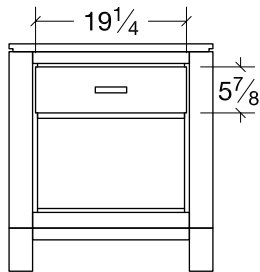

Night Stand (DENS1)
1 drawer
26w x 16 1/2d x 29h