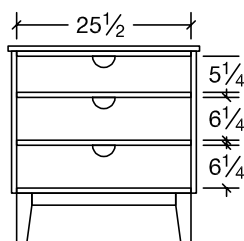

51-1603
3 Drawer Night Stand
3 Drawers
28w x 18d x 28 3/4h