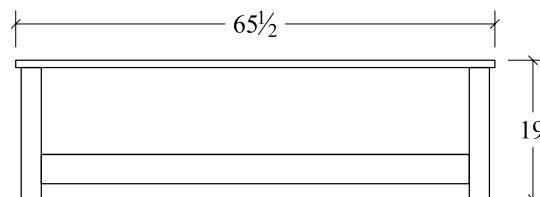

**Night Stand (PLRNS3)**  
3 drawer  
23w x 17d x 29 1/2h

**Media Chest (PLRMC)**  
3 drawer, 1 opening  
37w x 21 1/2d x 44h

**Dresser (PLRDR66)**  
7 drawer  
66w x 21 1/2d x 38h

**Dresser (PLRDR)**  
7 drawer  
60w x 21 1/2d x 38h