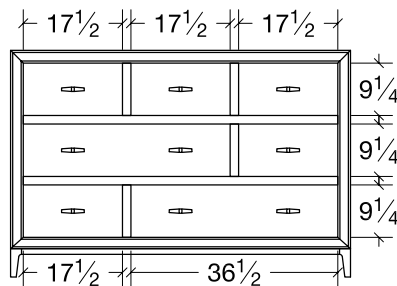

SMDR60
Soma Dresser
7 Drawer
60 w x 18 1/2 d x 40 h