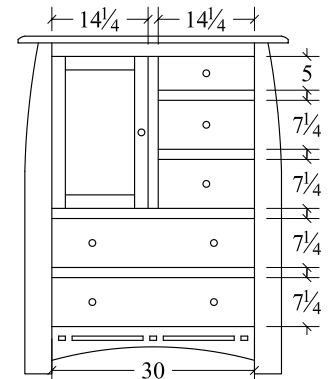

**Chest on Chest (HYCDC)**  
 6 drawer  
 42w x 22d x 61h

**Door Chest (HYDRC)**  
 5 drawer, 1 door  
 40w x 22d x 50h  
 \*1 shelf

**Chest (HYCD)**  
 5 drawer  
 40w x 22d x 50h

**Lingerie Chest (HYLC)**  
 5 drawer  
 27w x 18d x 50h