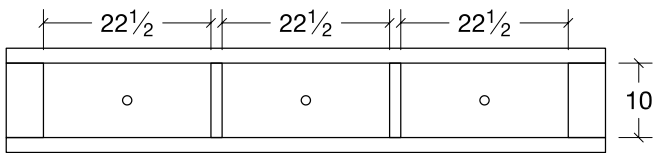

Storage Rail, King and Queen
3 drawer
80 1/2w x 14h