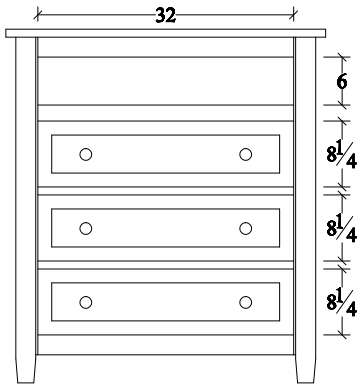

## BEDROOM COLLECTION SPECIFICATIONS

**Armoire (ADAR)**  
3 drawer, 2 door  
41w x 22d x 74 1/4h

**Lingerie (ADLC)**  
6 drawer  
27w x 22d x 58 1/4h

**Chest (ADCD)**  
5 drawer  
41w x 22d x 53 1/4h

**Chest (AD4CD)**  
4 drawer  
41w x 22d x 44 5/8h

## BEDROOM COLLECTION SPECIFICATIONS

**Mirror (ANM42)**  
42w x 41h

**Mirror (ANM48)**  
48w x 31h

**Nightstand (ANNS11R)**  
1 door, 1 drawer  
27w x 17d x 30 1/2h

**Nightstand (ANNS3)**  
3 drawer  
27w x 17d x 30h

**Media Chest (ANMC)**  
3 drawer, 1 opening  
40w x 22d x 44 1/4h

**Lingerie Chest (ANLC)**  
5 drawer  
27w x 17d x 53h

**Dresser (ANDR9)**  
9 drawer  
66w x 22d x 46 1/2 h

**Dresser (ANDR60)**  
7 drawer  
60w x 22d x 36 1/2 h