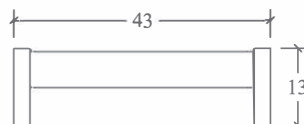

**Queen Low Footboard (EAQB)**  
64w x 13h

**Full Footboard (EAFB)**  
60w x 19h

**Full Footboard (EAFB)**  
58w x 13h

**Storage Rail (EARS3)**  
3 drawer  
80 1/2w x 14h

**Twin Footboard (EATB)**  
45w x 19h