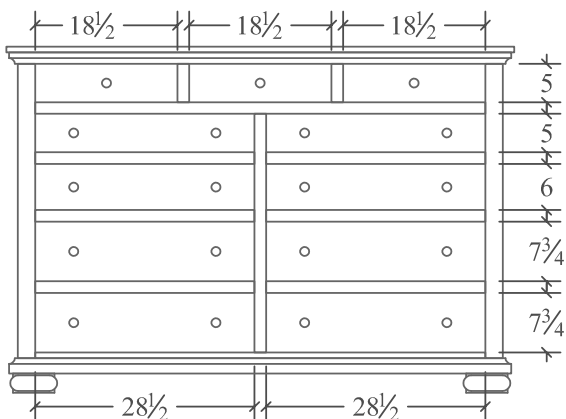

**Door Chest (GVDRC)**  
5 drawer, 1 door  
42w x 20d x 58h

**Dresser (GVDR)**  
7 drawer  
66w x 20d x 36h

**Night Stand (GVNS3)**  
1 drawer  
30w x 17d x 32 1/4h

**Night Stand (GVNS11R)**  
1 drawer, 1 door  
30w x 17d x 32 1/4h