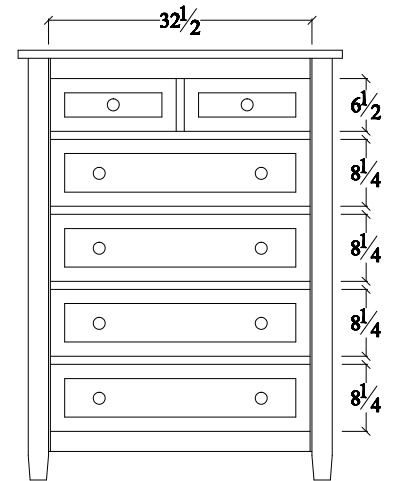

**Media Chest (ANMC)**  
3 drawer, 1 opening  
40w x 22d x 44 1/4h

**Lingerie Chest (ANLC)**  
5 drawer  
27w x 17d x 53h

**Dresser (ANDR9)**  
9 drawer  
66w x 22d x 46 1/2 h

**Dresser (ANDR60)**  
7 drawer  
60w x 22d x 36 1/2 h

**Dresser (AN7DR66)**  
7 drawer  
66w x 22d x 36 1/2 h

**Armoire (ANAR)**  
2 door, 2 drawer  
39w x 22d x 70h

\*2 shelves

Queen Headboard (ANQB)  
67w x 57h

Queen Headboard (FLQB)  
69w x 55h

Chest (ANCD)  
6 drawer  
40w x 22d x 53h