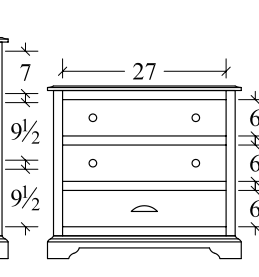

Night Stand (EANS332)
3 drawer
32w x 17d x 28 1/2h