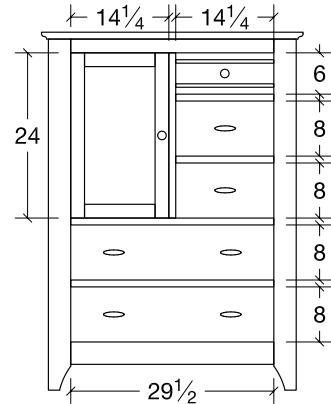

Door Chest (WWDRC) *1 shelf behind door
5 drawer, 1 door
38w x 19d x 52h