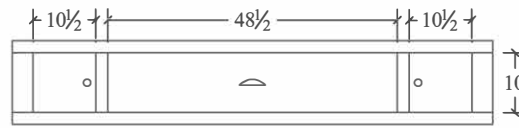

Storage Rail (EARS1)
1 drawer, 2 door
80 1/2w x 14h