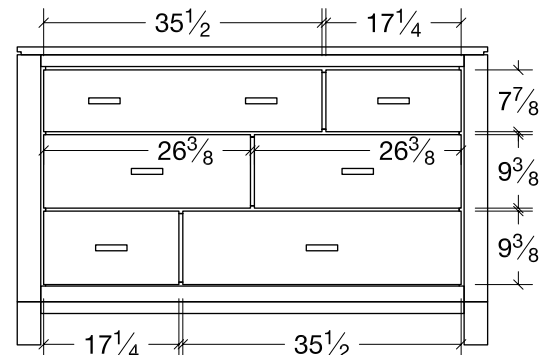

Dresser (DEDR)
6 drawer
60w x 19d x 38h