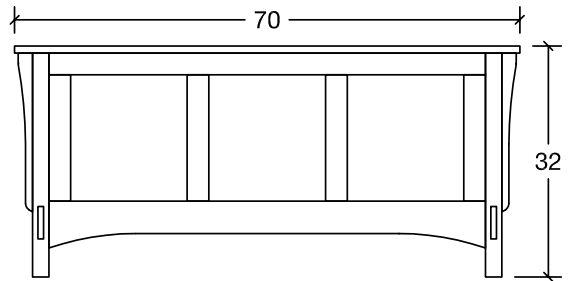

**13-2002**  
Mule Mirror  
61w x 29h

1-13-1502F  
Queen Panel Headboard  
70w x 48h

1-13-1502F  
Queen Panel Headboard  
70w x 48h

2-13-1502Q  
Queen Panel Footboard  
70w x 32h

2-13-1502Q  
Queen Panel Footboard  
70w x 32h