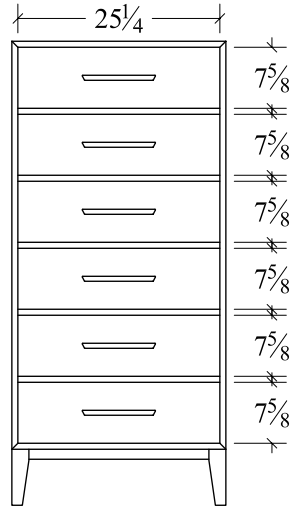

**Addison  
5-Drawer Chest**  
#ADCD  
41" w x 22" d x 53 1/4" h

**Addison Mirror**  
#ADMR  
45 3/4" w x 38 1/4" h

**Addison  
6-Drawer Dresser**  
#ADDR  
65" w x 22" d x 33 1/2" h

**Addison Bed**  
Headboard 55" h  
Footboard 24" h  
#CADKB Cal King 75 7/8" w  
#ADKB King 78 7/8" w  
#ADQB Queen 62 7/8" w  
#ADFB Full 56 7/8" w

**Addison Panel Bed**  
Headboard 55" h  
Footboard 24" h  
#CADPKB Cal King 75 7/8" w  
#ADPKB King 78 7/8" w  
#ADPQB Queen 62 7/8" w  
#ADPFB Full 56 7/8" w

\* see underbed storage options on line drawings page.

## BEDROOM COLLECTION SPECIFICATIONS

**Armoire (ADAR)**  
3 drawer, 2 door  
41w x 22d x 74 1/4h

**Lingerie (ADLC)**  
6 drawer  
27w x 22d x 58 1/4h

**Chest (ADCD)**  
5 drawer  
41w x 22d x 53 1/4h

**Chest (AD4CD)**  
4 drawer  
41w x 22d x 44 5/8h