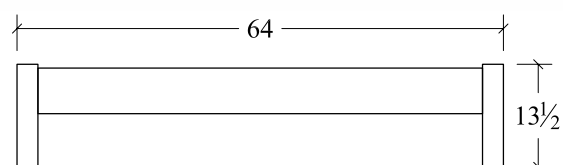

Queen Low Footboard (3-PLRQBLFB)
64w x 13 1/2h