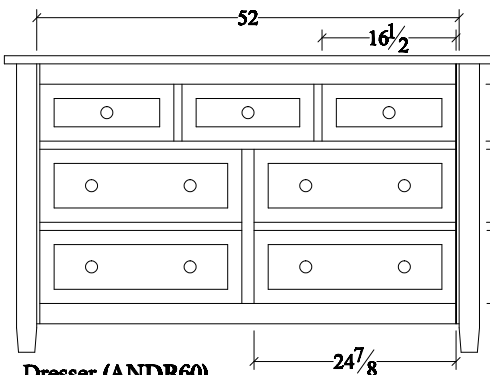

## BEDROOM COLLECTION SPECIFICATIONS

**Mirror (ANM42)**  
42w x 41h

**Mirror (ANM48)**  
48w x 31h

**Nightstand (ANNS11R)**  
1 door, 1 drawer  
27w x 17d x 30 1/2h

**Nightstand (ANNS3)**  
3 drawer  
27w x 17d x 30h

**Media Chest (ANMC)**  
3 drawer, 1 opening  
40w x 22d x 44 1/4h

**Lingerie Chest (ANLC)**  
5 drawer  
27w x 17d x 53h

**Dresser (ANDR9)**  
9 drawer  
66w x 22d x 46 1/2 h

**Dresser (ANDR60)**  
7 drawer  
60w x 22d x 36 1/2 h