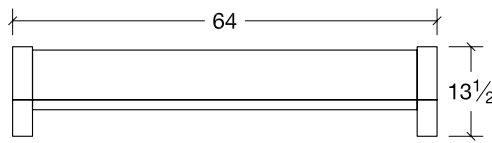

Queen Low Footboard (DEQB)
64w x 13 1/2h