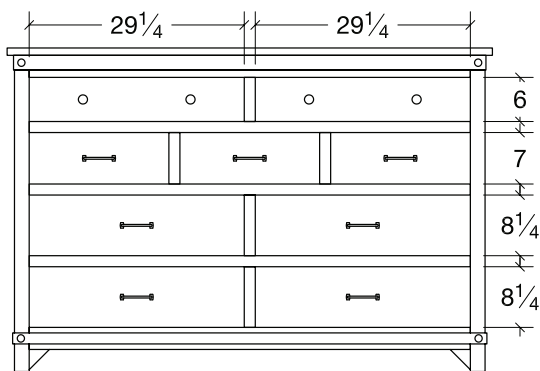

Tall Dresser (CL9DR)

9 drawer
66w x 19d x 44h