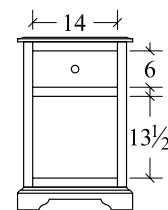

**Night Stand (EANS11L)**  
1 drawer, 1 door  
23w x 17d x 28 1/2h

**Night Stand (EANS11R)**  
1 drawer, 1 door  
23w x 17d x 28 1/2h

**Night Stand (EANS1)**  
1 drawer  
23w x 17d x 28 1/2h

**Night Stand (EANS119)**  
1 drawer  
19w x 17d x 28 1/2h