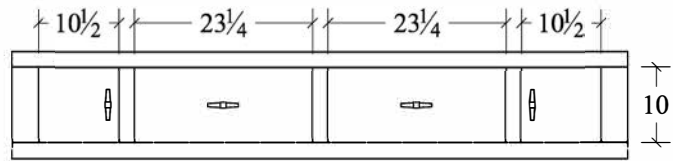

Storage Rail (3-PLRQBRs)
2 drawer, 2 door
80 1/2w x 14h