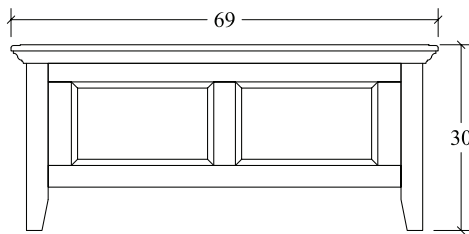

Queen Footboard (FLQB)
69w x 30h