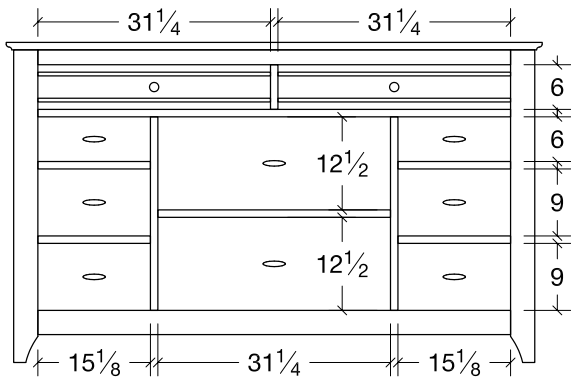

WOODROW

BEDROOM COLLECTION SPECIFICATIONS

Dresser (WWDR72)
10 drawer
72w x 19d x 43h