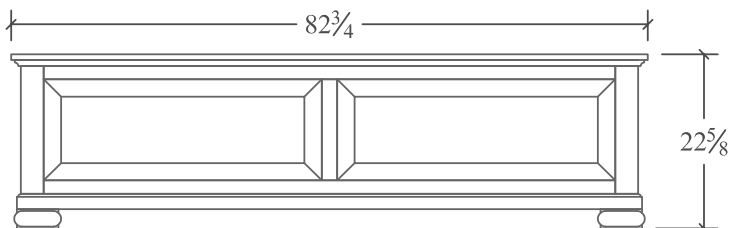

King Footboard (GVKB)
82 3/4w x 22 5/8h