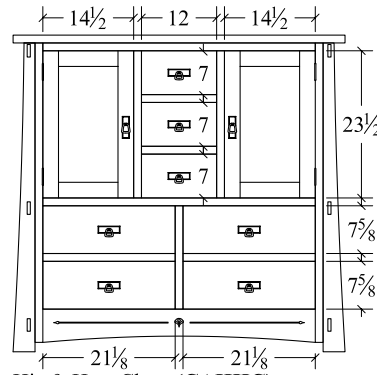

His & Hers Chest (CAHHC)
7 drawer, 2 door
53w x 22d x 50 1/2h
*1 shelf behind each door