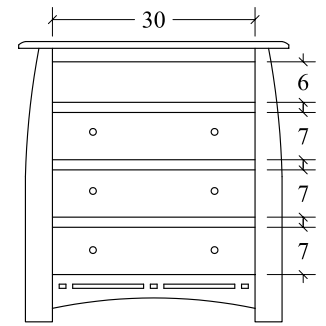

Media Chest (HYMC)
3 drawer, 1 opening
40w x 22d x 41½h