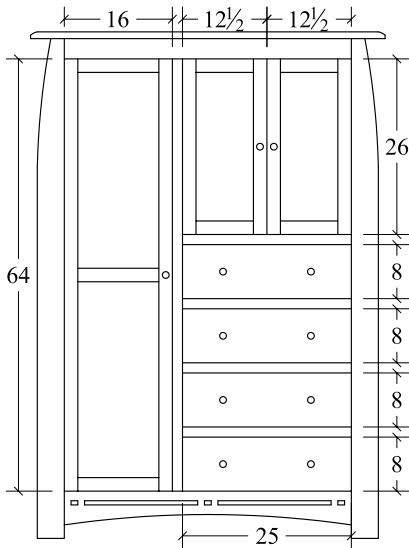

HAYWORTH

BEDROOM COLLECTION SPECIFICATIONS

Chifferobe (HYCB)
4 drawer, 3 door
52½w x 22d x 75h
*1 shelf behind small doors
*3 shelves and 1 rod behind long door