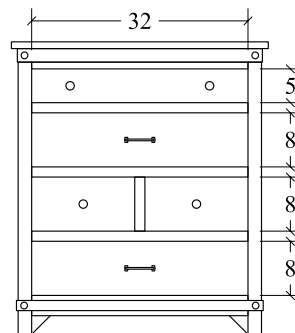

Drawer Chest (CLCD5)
5 drawer
38w x 19d x 43 1/2h