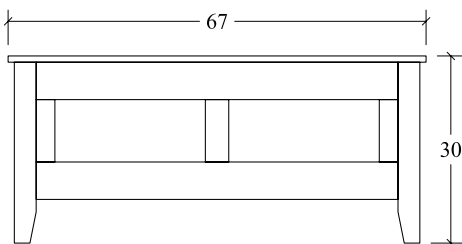

**Dresser (AN7DR66)**  
7 drawer  
66w x 22d x 36 1/2 h

**Armoire (ANAR)**  
2 door, 2 drawer  
39w x 22d x 70h

\*2 shelves

Queen Headboard (ANQB)  
67w x 57h

Queen Headboard (FLQB)  
69w x 55h

Chest (ANCD)  
6 drawer  
40w x 22d x 53h