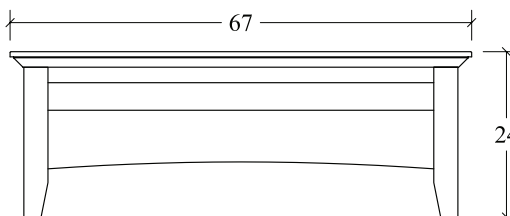

Queen Footboard (SHQB)
67w x 24h