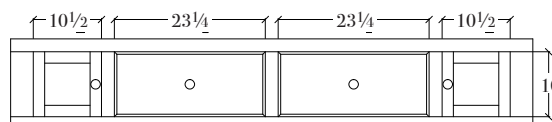

Storage Rail
2 door, 2 drawer
14h
See pricelist for underbed
storage order info