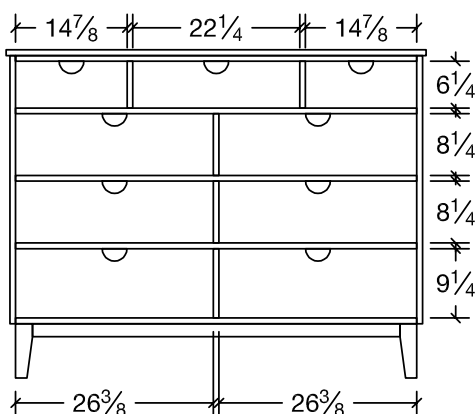

51-1701
Media Dresser
8 drawer
56w x 19d x 43 3/4h