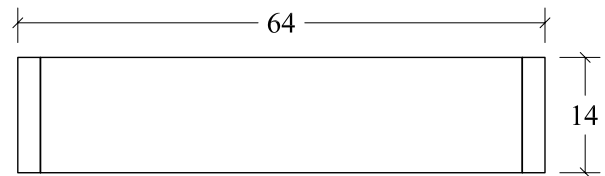

Queen Low Footboard
For Storage Rails (OMBQB)
64w x 14h