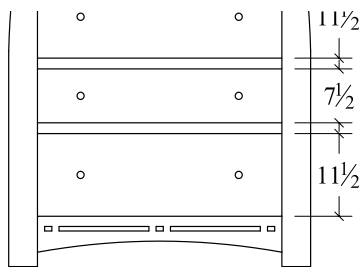

Desk Chest (HYDC)
4 drawer
44w x 22d x 50h