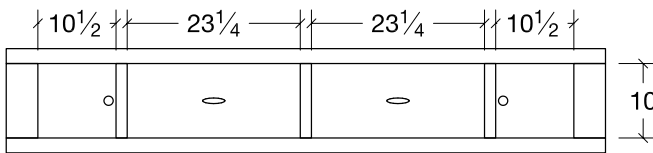

**Night Stand (WWNSIDR)**  
1 drawer, 1 door  
26w x 16 1/2d x 29h

**Night Stand (WWNS3)**  
3 drawer  
26w x 16 1/2d x 29h

**Storage Rail, King and Queen**  
3 drawer  
80 1/2w x 14h

**Storage Rail, Full**  
3 drawer  
74 1/2w x 14h