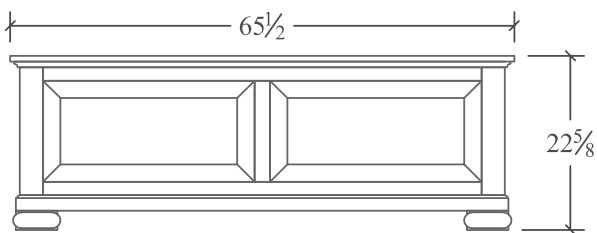

**Mule Dresser (GVMDR)**  
11 drawer  
66w x 20d x 45h

**Chest (GVCD)**  
6 drawer  
42w x 20d x 52 1/4h

**Night Stand (GVNS3)**  
3 drawer  
30w x 17d x 32 1/4h

Queen Headboard (GVQB)  
67 1/2w x 68 1/2h