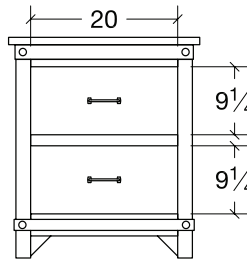

## BEDROOM COLLECTION SPECIFICATIONS

**Door Dresser (CLDDR)**

6 drawer, 1 door  
66w x 19d x 38h

\*1 shelf behind door

**Night Chest (CLNS2)**

2 drawer  
26w x 16 1/2d x 30h

**Night Table (CLNS1)**

1 drawer, 1 Shelf  
26w x 16 1/2d x 30h