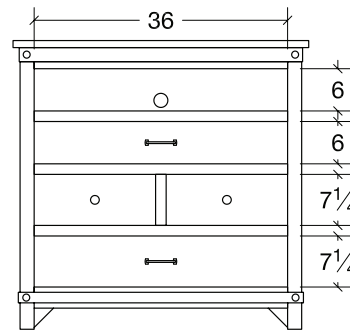

**Door Chest (CLDRC)**  
5 drawer, 1 door  
42w x 19d x 58h  
\*2 shelves

**Lingerie Chest (CLLC)**  
5 drawer  
26w x 16 1/2d x 53h

**Drawer Chest (CLCD)**  
6 drawer  
38w x 19d x 53h

**Media Chest (CLMC)**  
4 drawer  
42w x 19d x 41h