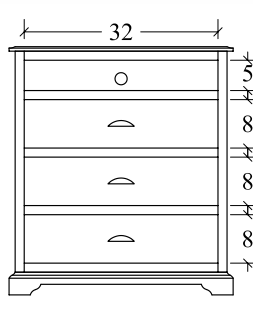

**Media Chest (EAMC)**  
3 drawer, 1 opening  
37w x 21 1/2d x 41h

**Chest (EACD5)**  
5 drawer  
37w x 21 1/2d x 41 3/4h

**Chest (EACD4)**  
4 drawer  
37w x 21 1/2d x 32h

**Dresser (EADR66)**  
7 drawer  
66w x 21 1/2d x 36 1/2h