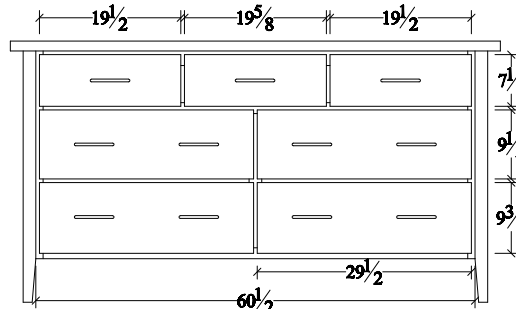

Dresser (VI7DR66)
7 drawer
67 1/2 w x 22 1/4 d x 36h