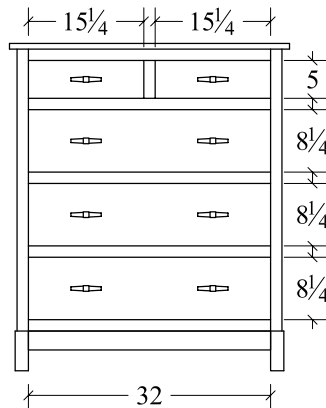

Chest (PLRC05)
5 drawer
37w x 21 1/2d x 43 1/4h