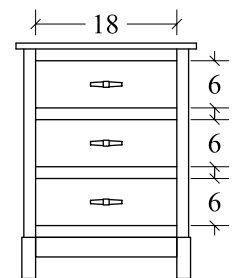

**Lingerie Chest (PLRLC)**  
5 drawer  
23w x 17d x 53h

**Night Stand (PLRNS11L)**  
1 drawer, 1 door  
23w x 17d x 29 1/2h

**Night Stand (PLRNS11R)**  
1 drawer, 1 door  
23w x 17d x 29 1/2h

**Night Stand (PLRNS1)**  
1 drawer  
23w x 17d x 29 1/2h