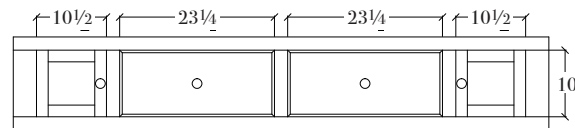

Storage Rail
2 door, 2 drawer
14h
See pricelist for underbed
storage order info