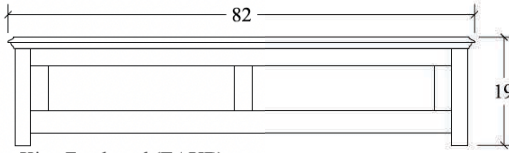

King Footboard (EAKB)
82w x 19h