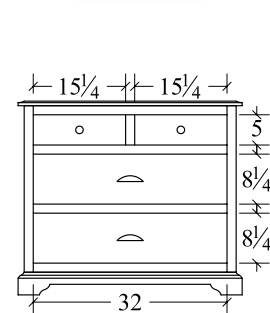

Chest (EACD4)
4 drawer
37w x 21 1/2d x 32h