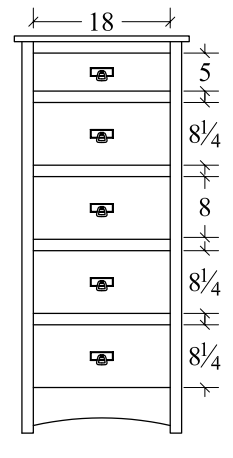

## BEDROOM COLLECTION SPECIFICATIONS

**Armoire (OMAR)**  
2 drawer, 2 door  
37w x 21 1/2d x 70h  
\*2 shelves

**Chest (OMCD)**  
6 drawer  
37w x 21 1/2d x 52 1/2h

**Door Chest (OMDRC)**  
5 drawer, 1 door  
37w x 21 1/2d x 52 1/2h  
\*1 shelf behind door