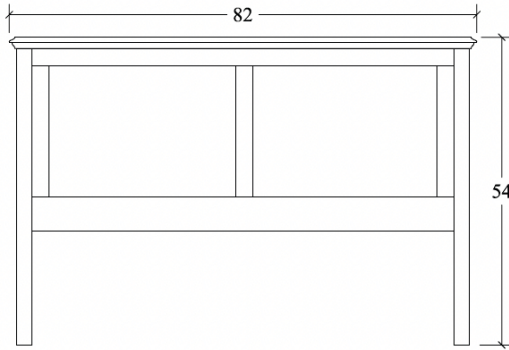

**Armoire (EAAR)**  
2 drawer, 2 door  
37w x 21 1/2d x 68 1/2h

**Chest (EACD)**  
6 drawer  
37w x 21 1/2d x 51 1/2h

**Door Chest (EADRC)**  
5 drawer, 1 door  
37w x 21 1/2d x 51 1/2h

**Lingerie Chest (EALC)**  
5 drawer  
23w x 17d x 51 1/2h