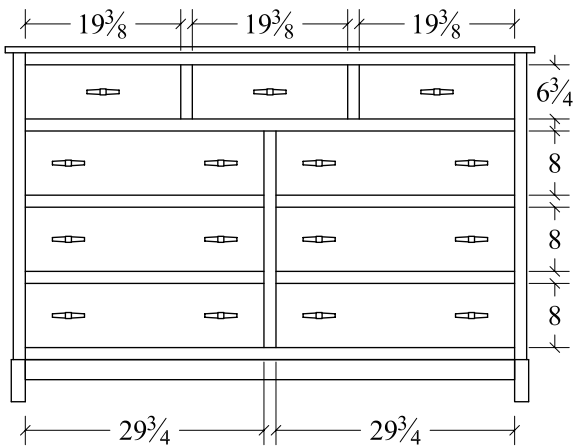

Dresser (PLRDR9)
9 drawer
66w x 21 1/2d x 44 1/4h