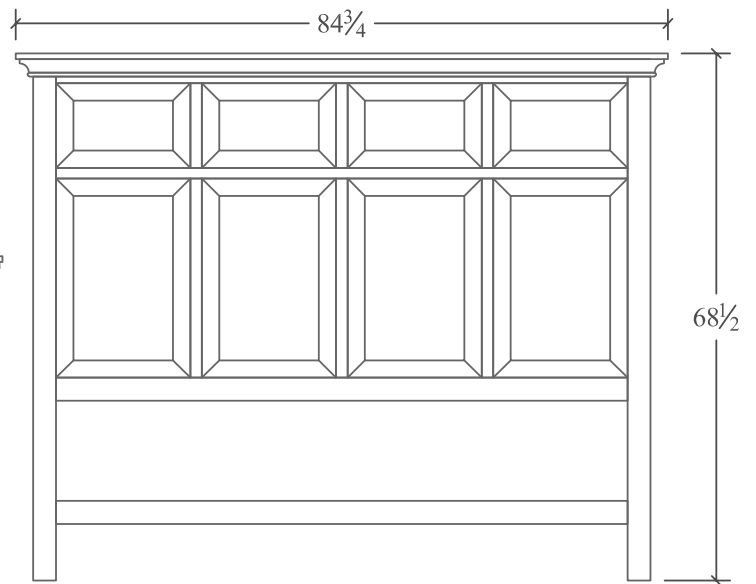

King Headboard (GVKB)
84 3/4w x 68 1/2h