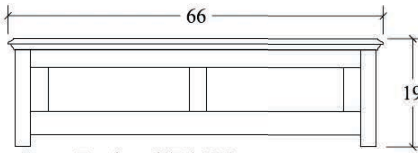

**California King Footboard (CEAKB)**  
78w x 19h

**California King Low Footboard (CEAKB)**  
76w x 13h

**Twin Headboard (EATB)**  
45w x 54h

**Queen Headboard (EAQB)**  
66w x 54h

**Queen Footboard (EAQB)**  
66w x 19h