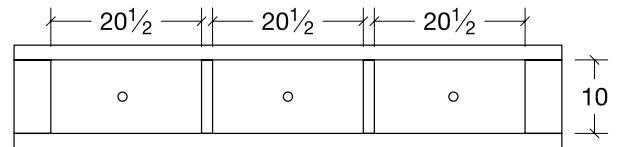

Storage Rail, Full

3 drawer
74 1/2w x 14h