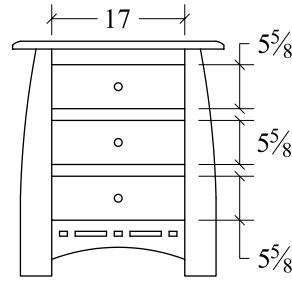

Nightstand (HYNS)
3 drawer
27w x 18d x 30h