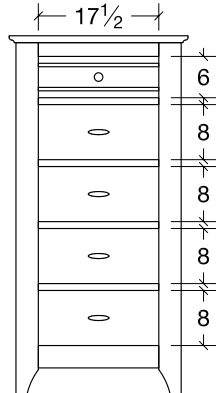

Lingerie Chest (WWLC)
5 drawer
26w x 16½d x 52h