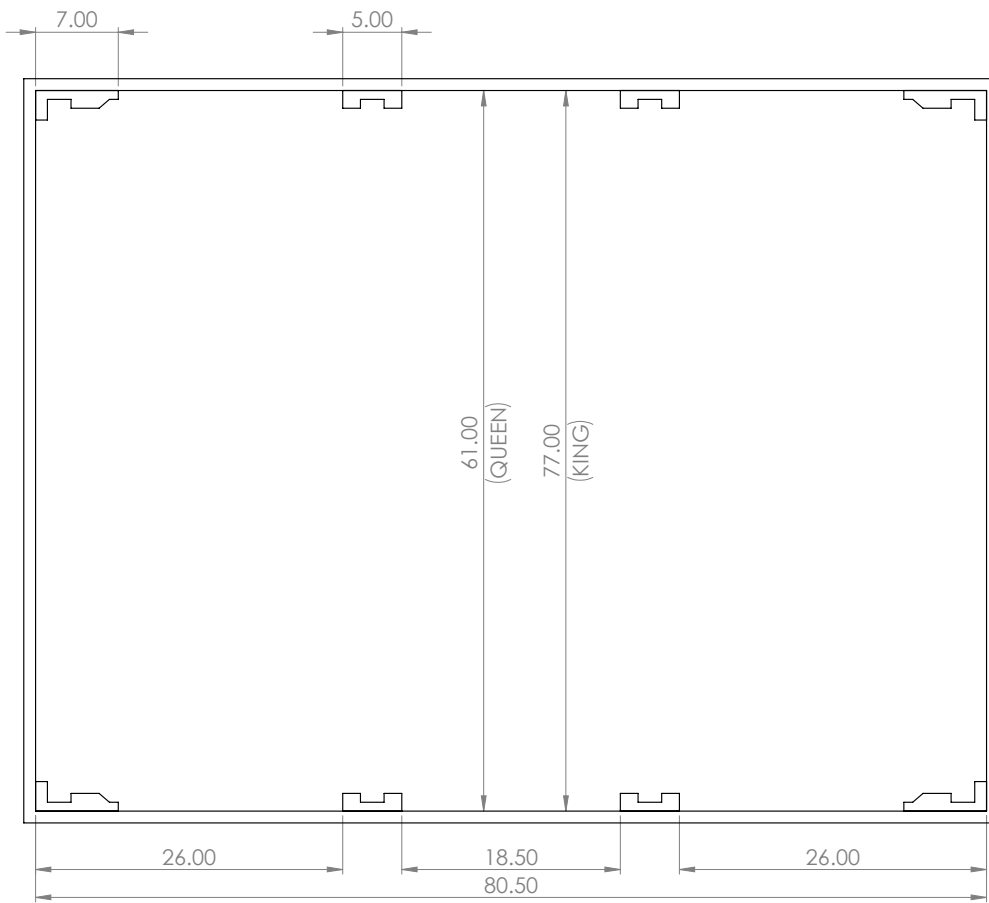

Beds can accommodate adjustable bed frames. See drawing to confirm dimensions.

All bedroom storage rails are only available with sidemount slides