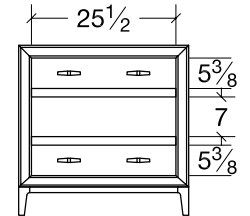

SMNS2
Soma Nightstand
2 Drawer
30 w x 16 d x 30 h