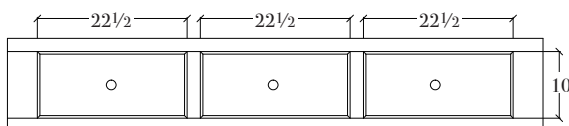

**Mirror (CAMR40)**  
51w x 40 1/2h

**Queen Headboard (MS-PB-Q)**  
69 1/4w x 56h

**Queen Footboard (MS-PB-Q)**  
69 1/4w x 31 1/4h

**Mirror (CAMR32)**  
51w x 32h

**Storage Rail**  
3 drawer  
14h

See pricelist for underbed storage order info