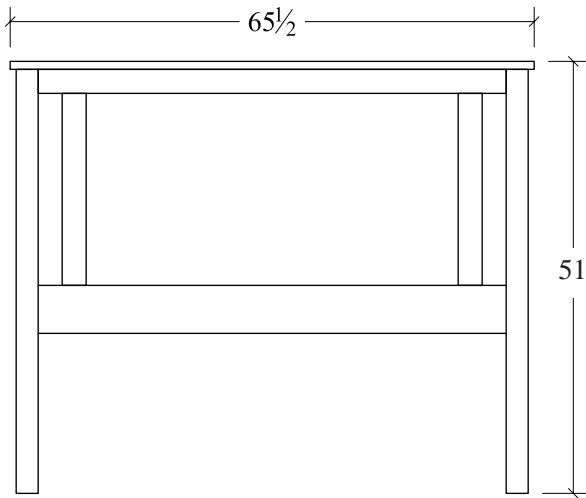

Queen Headboard (1-PLRQB)
65 1/2w x 54h