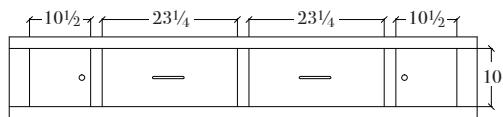

**Mirror (VIMR42)**  
42w x 42h

**Mirror (VIMR32)**  
48w x 32h

**Mirror (VIMR48)**  
48w x 44h

**Media Chest (VIMC)**  
3 drawer, 1 opening  
42 1/2 w x 22 1/4 d x 41 1/2 h

**Storage Rail**  
2 door, 2 drawer  
14h  
See pricelist for underbed storage order info.