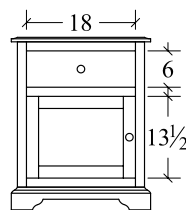

**Dresser (EADR)**  
7 drawer  
60w x 21 1/2d x 36 1/2h

**Night Stand (EANS332)**  
3 drawer  
32w x 17d x 28 1/2h

**Night Stand (EANS3)**  
3 drawer  
23w x 17d x 28 1/2h

**Night Stand (EANS319)**  
3 drawer  
19w x 17d x 28 1/2h