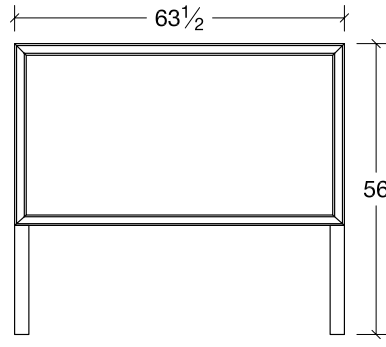

SMQB
Queen Headboard
63 1/2 w x 56 h