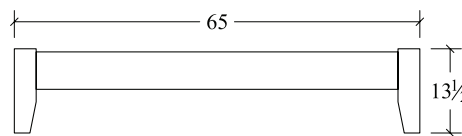

Queen Low Footboard (ANQB)
65w x 13 1/2h