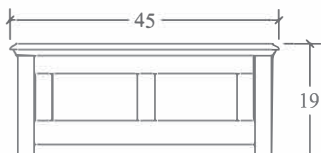

Twin Footboard (EATB)
45w x 19h