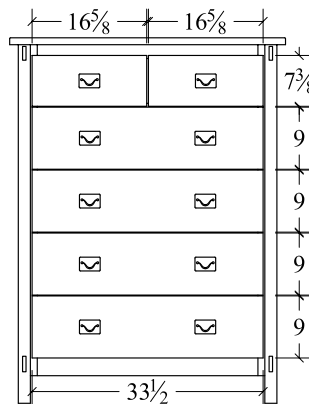

**Chest on Chest (SHCDC)**  
6 drawer  
40w x 22d x 61h

**Lingerie Chest (SHLC)**  
5 drawer  
24w x 16 1/2d x 53h

**Desk Chest (SHDC)**  
5 drawer  
42w x 22d x 53h

**Door Chest (SHDRC)**  
5 drawer, 1 door  
42w x 22d x 53h  
\*1 shelf behind door