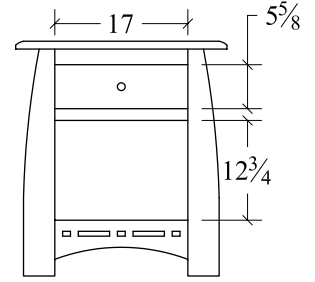

**Dresser (HY7DR60)**  
 7 drawer  
 60w x 22d x 39h

**Chest (HYCD4)**  
4 drawer  
40w x 22d x 44h

**Nightstand (HYNSII)**  
1 drawer, 1 door  
27w x 18d x 30h

**Nightstand (HYNS)**  
3 drawer  
27w x 18d x 30h