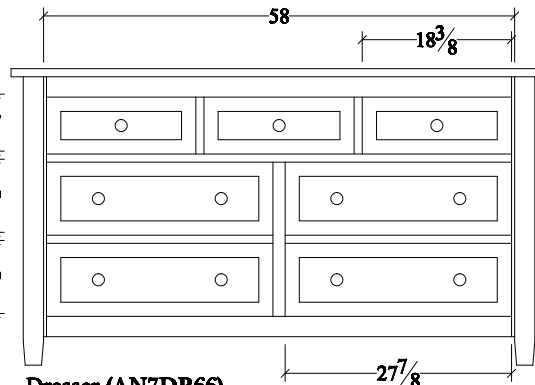

## BEDROOM COLLECTION SPECIFICATIONS

**Mirror (ANM42)**  
42w x 41h

**Mirror (ANM48)**  
48w x 31h

**Nightstand (ANNS11R)**  
1 door, 1 drawer  
27w x 17d x 30 1/2h

**Nightstand (ANNS3)**  
3 drawer  
27w x 17d x 30h

**Media Chest (ANMC)**  
3 drawer, 1 opening  
40w x 22d x 44 1/4h

**Lingerie Chest (ANLC)**  
5 drawer  
27w x 17d x 53h

**Dresser (ANDR9)**  
9 drawer  
66w x 22d x 46 1/2 h

**Dresser (ANDR60)**  
7 drawer  
60w x 22d x 36 1/2 h

**Dresser (AN7DR66)**  
7 drawer  
66w x 22d x 36 1/2 h

**Armoire (ANAR)**  
2 door, 2 drawer  
39w x 22d x 70h

\*2 shelves

Queen Headboard (ANQB)  
67w x 57h

Queen Headboard (FLQB)  
69w x 55h

Chest (ANCD)  
6 drawer  
40w x 22d x 53h