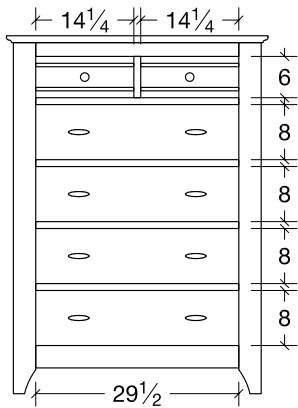

Chest (WWCD)
6 drawer
38w x 19d x 52h