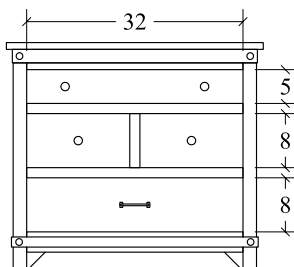

Drawer Chest (CLCD4)
4 drawer
38w x 19d x 34h