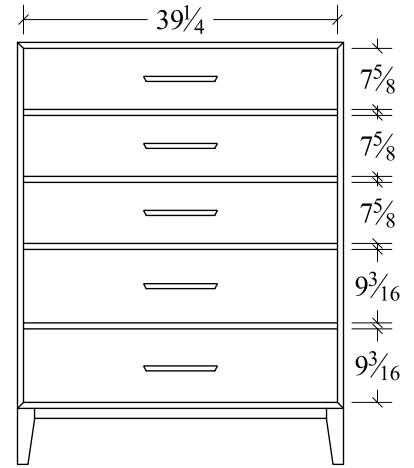

**Addison  
5-Drawer Chest**  
#ADCD  
41" w x 22" d x 53 1/4" h

**Addison Mirror**  
#ADMR  
45 3/4" w x 38 1/4" h

**Addison  
6-Drawer Dresser**  
#ADDR  
65" w x 22" d x 33 1/2" h

**Addison Bed**  
Headboard 55" h  
Footboard 24" h  
#CADKB Cal King 75 7/8" w  
#ADKB King 78 7/8" w  
#ADQB Queen 62 7/8" w  
#ADFB Full 56 7/8" w

## BEDROOM COLLECTION SPECIFICATIONS

**Armoire (ADAR)**  
3 drawer, 2 door  
41w x 22d x 74 1/4h

**Lingerie (ADLC)**  
6 drawer  
27w x 22d x 58 1/4h

**Chest (ADCD)**  
5 drawer  
41w x 22d x 53 1/4h

**Chest (AD4CD)**  
4 drawer  
41w x 22d x 44 5/8h