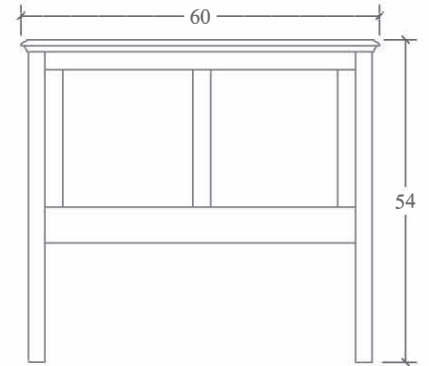

Full Headboard (EAFB)
60w x 54h