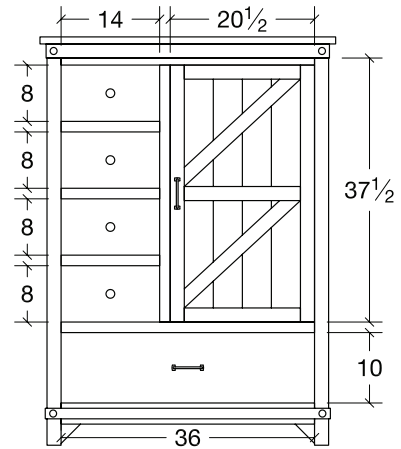

Door Chest (CLDRC)
5 drawer, 1 door
42w x 19d x 58h
*2 shelves