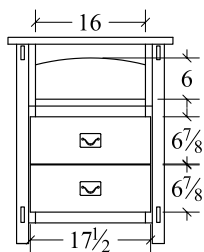

Nightstand (SHNS)
2 drawer, 1 opening
24w x 16 1/2d x 30h