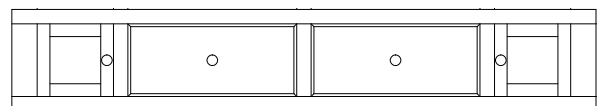

**Chest (SHCD)**  
6 drawer  
40w x 22d x 53h

**Media Chest (SHMC)**  
3 drawer, 1 opening  
40w x 22d x 43h

**Mirror (SHMR)**  
52w x 31h

**Mirror (SHMR40)**  
42w x 42h

**Bed Storage Rail**  
3 drawer

See pricelist for underbed storage order info.