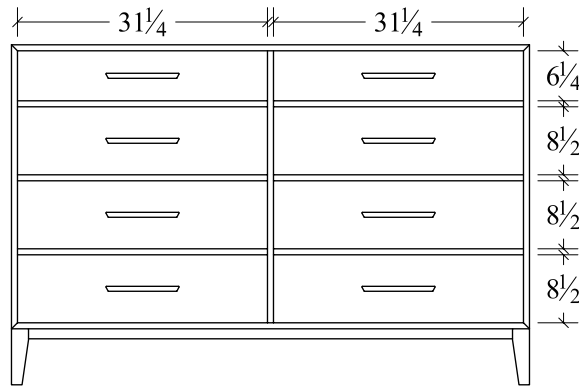

## BEDROOM COLLECTION SPECIFICATIONS

**Armoire (ADAR)**  
3 drawer, 2 door  
41w x 22d x 74 1/4h

**Lingerie (ADLC)**  
6 drawer  
27w x 22d x 58 1/4h

**Chest (ADCD)**  
5 drawer  
41w x 22d x 53 1/4h

**Chest (AD4CD)**  
4 drawer  
41w x 22d x 44 5/8h

**Dresser (AD8DR65)**  
8 drawer  
65w x 22d x 43h

**Chest (AD3CD)**  
3 drawer  
41w x 22d x 36 1/4h

**Dresser (ADDR)**  
6 drawer  
65w x 22d x 33 1/2h

**Dresser (AD6DR60)**  
6 drawer  
60w x 22d x 33 1/2h