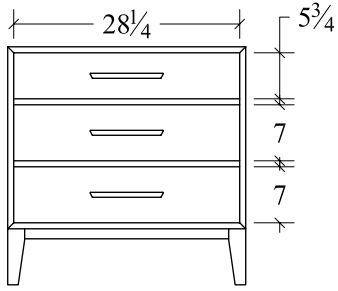

## BEDROOM COLLECTION SPECIFICATIONS

**Armoire (ADAR)**  
3 drawer, 2 door  
41w x 22d x 74 1/4h

**Lingerie (ADLC)**  
6 drawer  
27w x 22d x 58 1/4h

**Chest (ADCD)**  
5 drawer  
41w x 22d x 53 1/4h

**Chest (AD4CD)**  
4 drawer  
41w x 22d x 44 5/8h

**Dresser (AD8DR65)**  
8 drawer  
65w x 22d x 43h

**Chest (AD3CD)**  
3 drawer  
41w x 22d x 36 1/4h

**Dresser (ADDR)**  
6 drawer  
65w x 22d x 33 1/2h

**Dresser (AD6DR60)**  
6 drawer  
60w x 22d x 33 1/2h

**Night Stand (ADNS30)**  
3 drawer  
30w x 18 3/4d x 30h

**Night Stand (ADNS)**  
3 drawer  
26w x 18 3/4d x 30h

**Night Stand (ADNS11)**  
1 drawer, 2 door  
26w x 18 3/4d x 30h

**Night Stand (ADNS1)**  
1 drawer  
26w x 18 3/4d x 30h