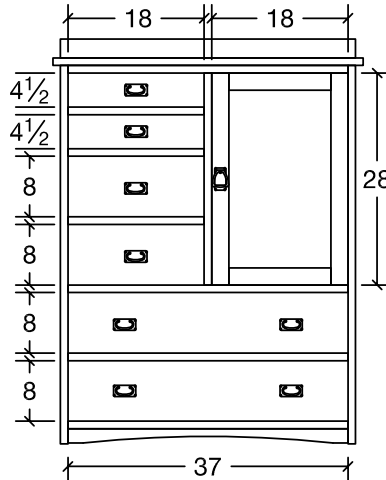

13-1805
Gentlemans Chest
6 Drawers, 1 Door
41w x 20 1/2d x 54h

*1 adjustable shelf behind door