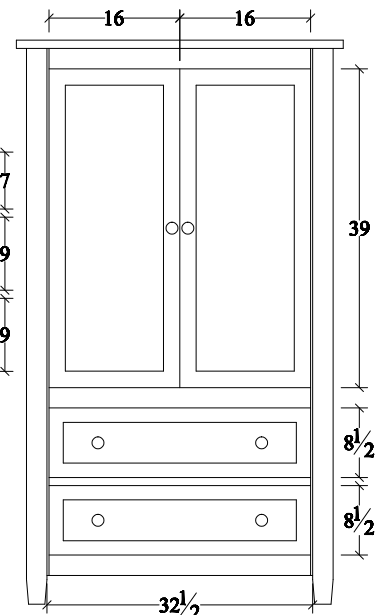

## BEDROOM COLLECTION SPECIFICATIONS

**Mirror (ANM42)**  
42w x 41h

**Mirror (ANM48)**  
48w x 31h

**Nightstand (ANNS11R)**  
1 door, 1 drawer  
27w x 17d x 30 1/2h

**Nightstand (ANNS3)**  
3 drawer  
27w x 17d x 30h

**Media Chest (ANMC)**  
3 drawer, 1 opening  
40w x 22d x 44 1/4h

**Lingerie Chest (ANLC)**  
5 drawer  
27w x 17d x 53h

**Dresser (ANDR9)**  
9 drawer  
66w x 22d x 46 1/2 h

**Dresser (ANDR60)**  
7 drawer  
60w x 22d x 36 1/2 h

**Dresser (AN7DR66)**  
7 drawer  
66w x 22d x 36 1/2 h

**Armoire (ANAR)**  
2 door, 2 drawer  
39w x 22d x 70h

\*2 shelves

Queen Headboard (ANQB)  
67w x 57h

Queen Headboard (FLQB)  
69w x 55h

Chest (ANCD)  
6 drawer  
40w x 22d x 53h