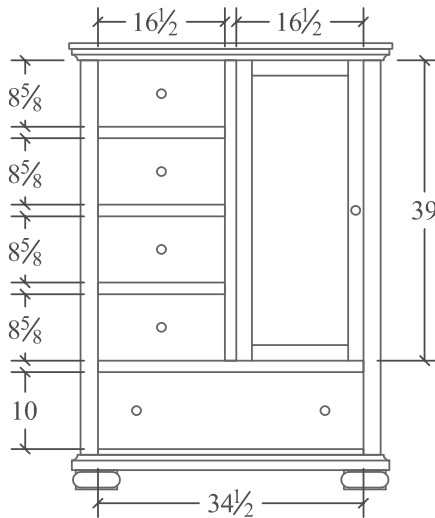

## BEDROOM COLLECTION SPECIFICATIONS

**Dresser (GV9DR)**  
9 drawer  
66w x 20d x 42h

**Lingerie Chest (GVLC)**  
5 drawer  
26w x 17d x 53h

**Night Stand (GVNS11L)**  
1 drawer, 1 door  
30w x 17d x 32 1/4h