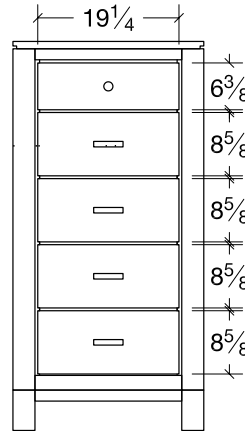

Lingerie Chest (DEL)
5 drawer
26w x 16 1/2d x 53h