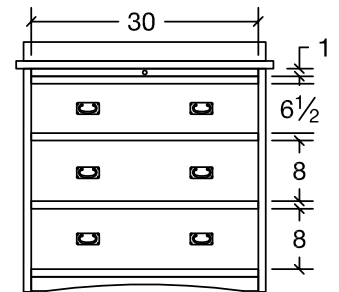

13-1801
3 Drawer Chest
3 Drawers
34w x 20 1/2d x 33h