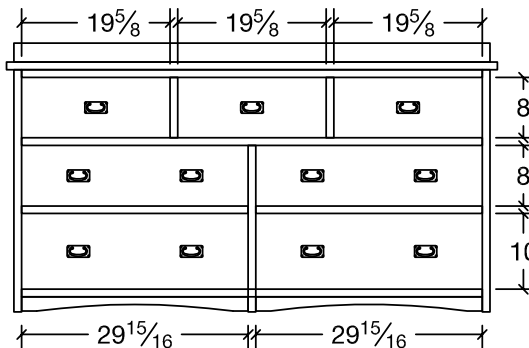

13-1701
7 Drawer Dresser
7 Drawers
65w x 20 1/2d x 35 1/2h