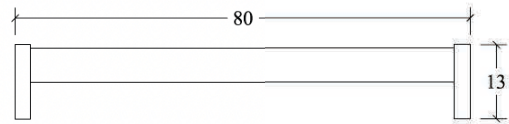

King Low Footboard (EAKB)
76w x 13h