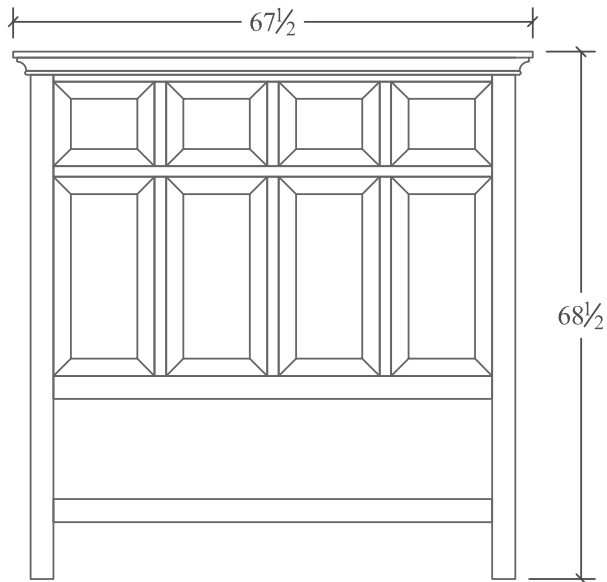

Queen Headboard (GVQB)
67 1/2w x 68 1/2h