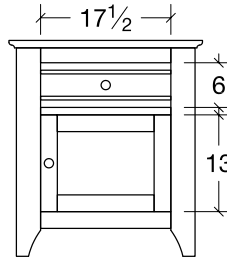

Night Stand (WWNSIDR)
1 drawer, 1 door
26w x 16 1/2d x 29h