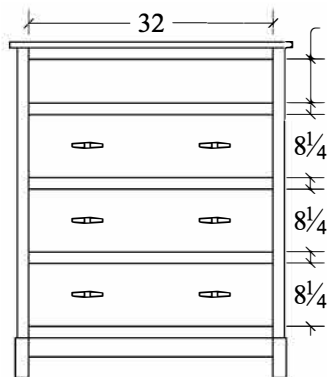

Media Chest (PLRMC)
3 drawer, 1 opening
37w x 21 1/2d x 44h