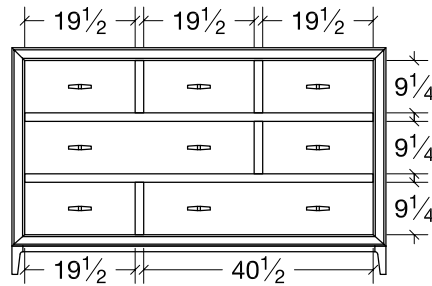

SMDR66
Soma Dresser
7 Drawer
66 w x 18 1/2 d x 40 h