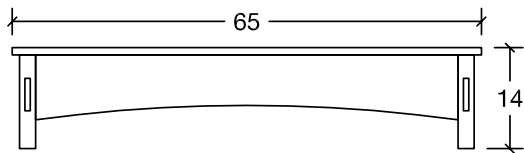

2-13-1502QLFB
Queen Panel
Low Footboard
65w x 14h