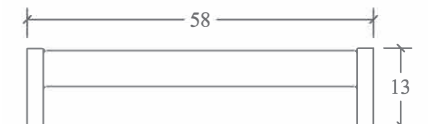

Full Footboard (EAFB)
58w x 13h