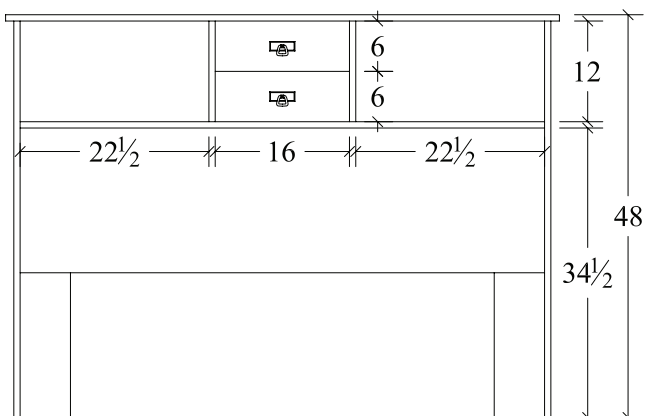

Queen Head Board (OMBQB)

2 drawer, 2 openings

66w x 12d x 48h