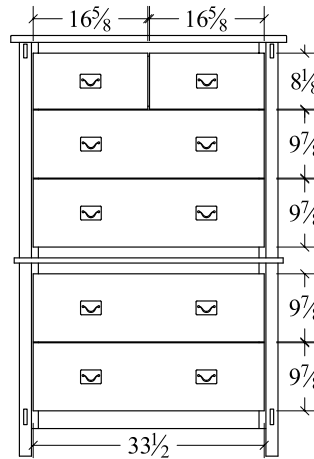

Chest on Chest (SHCDC)
6 drawer
40w x 22d x 61h