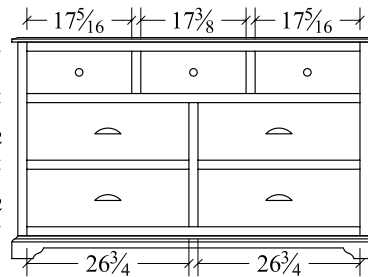

**Media Chest (EAMC)**  
3 drawer, 1 opening  
37w x 21 1/2d x 41h

**Chest (EACD5)**  
5 drawer  
37w x 21 1/2d x 41 3/4h

**Chest (EACD4)**  
4 drawer  
37w x 21 1/2d x 32h

**Dresser (EADR66)**  
7 drawer  
66w x 21 1/2d x 36 1/2h