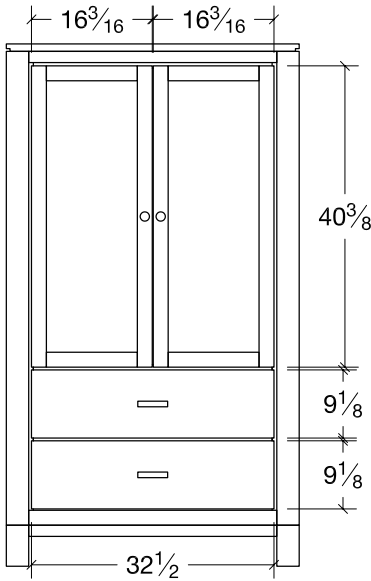

Armoire (DEAR) *2 shelves
2 drawer, 2 door
39 1/4w x 21 1/2d x 70h