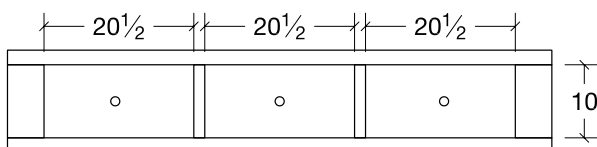

**Queen Low Footboard (DEQB)**  
64w x 13 1/2h

**Mirror (DEM45)**  
45w x 36 1/2h

**Mirror (DEMR)**  
41w x 39 1/2h

**Storage Rail, King and Queen**  
3 drawer  
80 1/2w x 14h

**Storage Rail, King and Queen**  
2 drawer, 2 door  
80 1/2w x 14h