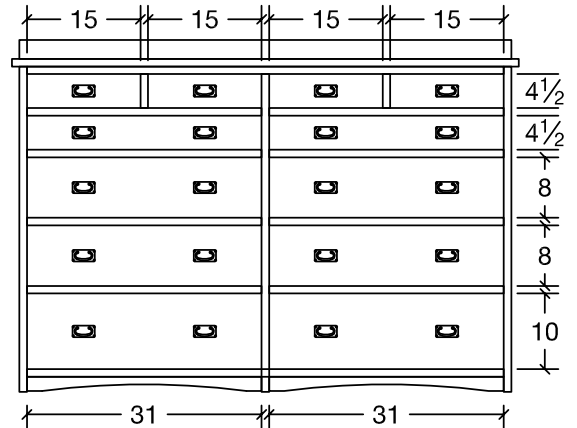

13-1803
Mule Chest
12 Drawers
67w x 20 1/2d x 46 1/2h