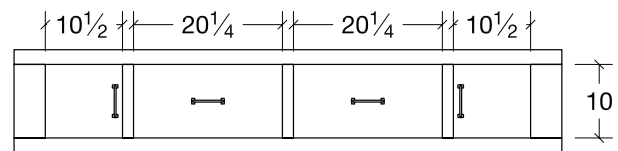

**Night Stand (CLNS3)**

3 drawer  
26w x 16 1/2d x 30h

**Storage Rail, King and Queen**

3 drawer  
80 1/2w x 14h

**Storage Rail, Full**

3 drawer  
74 1/2w x 14h

**Storage Rail, King and Queen**

2 drawer, 2 door  
80 1/2w x 14h