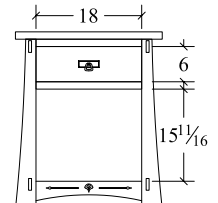

## BEDROOM COLLECTION SPECIFICATIONS

**Armoire (CAAR)**  
3 drawer, 2 door  
41w x 22d x 74h  
\*2 shelves

**Chest (CACD)**  
6 drawer  
41w x 22d x 53 1/4h

**His & Hers Chest (CAHHC)**  
7 drawer, 2 door  
53w x 22d x 50 1/2h  
\*1 shelf behind each door