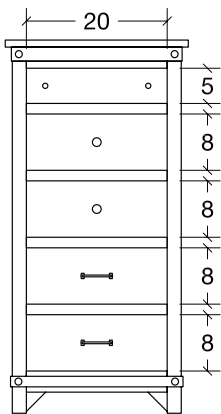

**Door Chest (CLDRC)**  
5 drawer, 1 door  
42w x 19d x 58h  
\*2 shelves

**Lingerie Chest (CLLC)**  
5 drawer  
26w x 16 1/2d x 53h

**Drawer Chest (CLCD)**  
6 drawer  
38w x 19d x 53h

**Media Chest (CLMC)**  
4 drawer  
42w x 19d x 41h