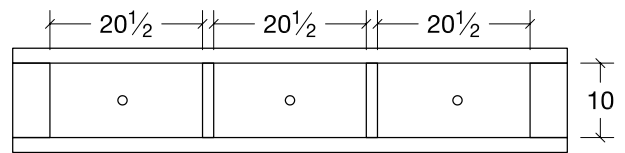

Storage Rail, Full
3 drawer
74 1/2w x 14h