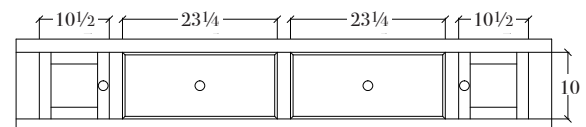

**Mirror (CAMR40)**  
51w x 40 1/2h

**Queen Headboard (MS-PB-Q)**  
69 1/4w x 56h

**Queen Footboard (MS-PB-Q)**  
69 1/4w x 31 1/4h

**Mirror (CAMR32)**  
51w x 32h

**Storage Rail**  
3 drawer  
14h

See pricelist for underbed storage order info