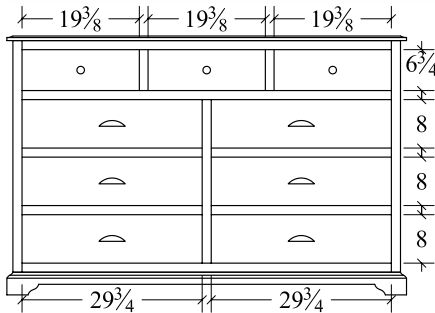

Dresser (EADR9)
9 drawer
66w x 21 1/2d x 42 3/4h