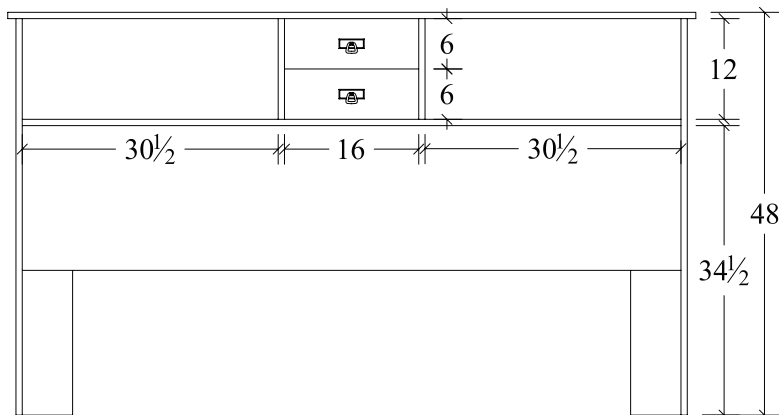

OLD MISSION BOOKCASE

BEDROOM COLLECTION SPECIFICATIONS

King Head Board (OMBKB)

2 drawer, 2 openings

82w x 12d x 48h