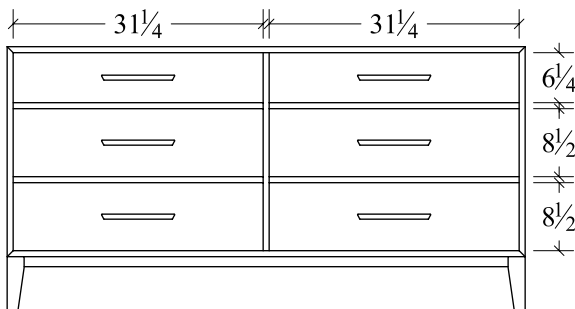

Dresser (ADDR)
6 drawer
65w x 22d x 33 1/2h