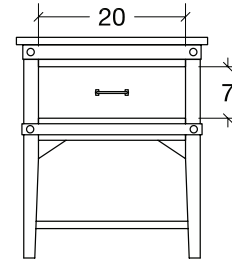

## BEDROOM COLLECTION SPECIFICATIONS

**Door Dresser (CLDDR)**

6 drawer, 1 door  
66w x 19d x 38h

\*1 shelf behind door

**Night Chest (CLNS2)**

2 drawer  
26w x 16 1/2d x 30h

**Night Table (CLNS1)**

1 drawer, 1 Shelf  
26w x 16 1/2d x 30h