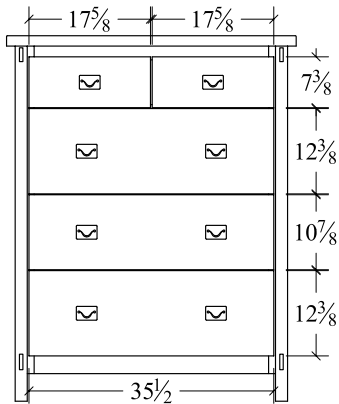

**Chest on Chest (SHCDC)**  
6 drawer  
40w x 22d x 61h

**Lingerie Chest (SHLC)**  
5 drawer  
24w x 16 1/2d x 53h

**Desk Chest (SHDC)**  
5 drawer  
42w x 22d x 53h

**Door Chest (SHDRC)**  
5 drawer, 1 door  
42w x 22d x 53h  
\*1 shelf behind door