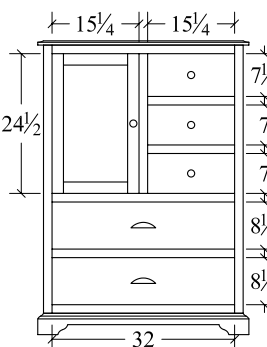

**Night Stand (EANS11L)**  
1 drawer, 1 door  
23w x 17d x 28 1/2h

**Night Stand (EANS11R)**  
1 drawer, 1 door  
23w x 17d x 28 1/2h

**Night Stand (EANS1)**  
1 drawer  
23w x 17d x 28 1/2h

**Night Stand (EANS119)**  
1 drawer  
19w x 17d x 28 1/2h

**Armoire (EAAR)**  
2 drawer, 2 door  
37w x 21 1/2d x 68 1/2h

**Chest (EACD)**  
6 drawer  
37w x 21 1/2d x 51 1/2h

**Door Chest (EADRC)**  
5 drawer, 1 door  
37w x 21 1/2d x 51 1/2h

**Lingerie Chest (EALC)**  
5 drawer  
23w x 17d x 51 1/2h