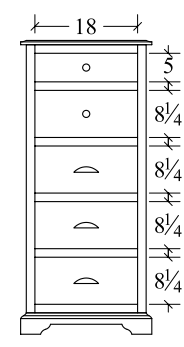

**Night Stand (EANS11L)**  
1 drawer, 1 door  
23w x 17d x 28 1/2h

**Night Stand (EANS11R)**  
1 drawer, 1 door  
23w x 17d x 28 1/2h

**Night Stand (EANS1)**  
1 drawer  
23w x 17d x 28 1/2h

**Night Stand (EANS119)**  
1 drawer  
19w x 17d x 28 1/2h

**Armoire (EAAR)**  
2 drawer, 2 door  
37w x 21 1/2d x 68 1/2h

**Chest (EACD)**  
6 drawer  
37w x 21 1/2d x 51 1/2h

**Door Chest (EADRC)**  
5 drawer, 1 door  
37w x 21 1/2d x 51 1/2h

**Lingerie Chest (EALC)**  
5 drawer  
23w x 17d x 51 1/2h