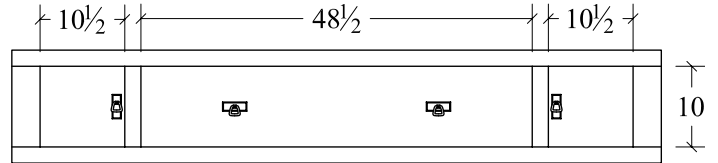

Storage Rail
1 drawer, 2 door
14h