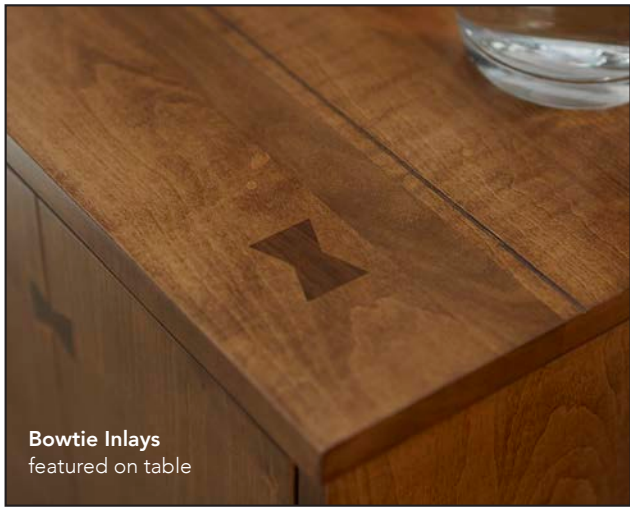

Bowtie Inlays
featured on table