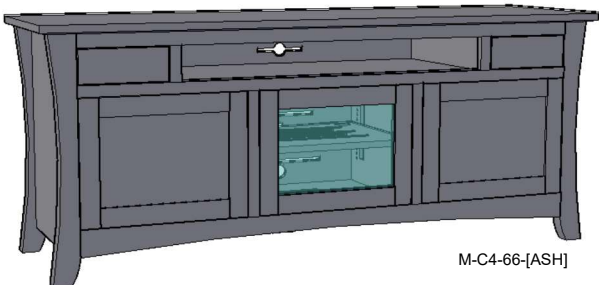

C4

M-C4-66-[ASH]

Featuring:

- -Excellent ventilation in the console floor, backs and shelves.
- -Smart holes & cut-outs for easy wire management throughout.
- -Three prong power harness.
- -Adjustable, VENTED shelves.

Sizing Info

CONSOLE DATA: [A13]			
	UNIT 62	UNIT 66	UNIT 70
Width	62	66	70
Width (OA) (TOP)	64.125	68.125	72.125
Width (OA) BASE-MOLDING (APPROX)	62	66	66
Height	28.0625	28.0625	28.0625
Depth (OA) (TOP)	20.5625	20.5625	20.5625
Depth (OA) BASE-MOLDING (APPROX)	19.5	19.5	19.5
Depth (inside)	16.5		
[C1] Horz Space (L/R)	17.8125	19.1875	20.5
[C1] Horz Space (M)	17.875	19.125	20.5
[C1] Vert Space (Door)	19.5625	19.5625	19.5625
[C1] Vert Space (MSK)	5.6875	5.6875	5.6875
[C1] Drawer Width (inside) (L/R)	15.75	17.125	18.4375
[C1] Drawer Width (inside) (M)	15.8125	17.0625	18.4375
[C1] Drawer Height (inside) (approx)	4	4	4
[C2] Horz Space (L/R)	17.8125	19.1875	20.5
[C2] Horz Space (M)	17.875	19.125	20.5
[C2] Vert Space (Door)	14.3125	14.3125	14.3125
[C2] Vert Space (Open/Top)	4	4	4
[C2] Horz Space (Open/Top)	56	60	64
[C2] Drawer Width (inside) (L/R)	15.75	17.125	18.4375
[C2] Drawer Width (inside) (M)	15.8125	17.0625	18.4375
[C2] Drawer Height (inside) (approx)	5	5	5
[C3] Horz Space (SoundBar)		37	37
[C3] Horz Space (media)		37	37
[C3] Horz Space (L/R)		13.25	15.25
[C3] Vert Space (SoundBar)		4	4
[C3] Vert Space (media)		14.3125	14.3125
[C3] Vert Space (L/R)		19.5625	19.5625
[C3] SoundBar Depth		6	6
[C3] Drawer Width (inside)		8.1875	10.1875
[C3] Drawer Height (inside) (approx)		5	5
[C4] Horz Space (L/R)	17.8125	19.1875	20.5
[C4] Horz Space (M)	17.875	19.125	20.5
[C4] Vert Space (Door)	14.3125	14.3125	14.3125
[C4] Vert Space (Open/Top)	4	4	4
[C4] Horz Space (Open/Top)	37	37	37
[C4] Drawer Width (inside) (approx)(L/R-top)	6.1875	8.1875	10.1875
[C4] Drawer Height (inside) (approx)(top)	2	2	2
[C4] Drawer Height (inside) (approx)	5	5	5
Drawer Depth (inside)	17	17	17

Upon request, we will change the horizontal values (A & B & C) as well as speaker area sizing for no additional charge.