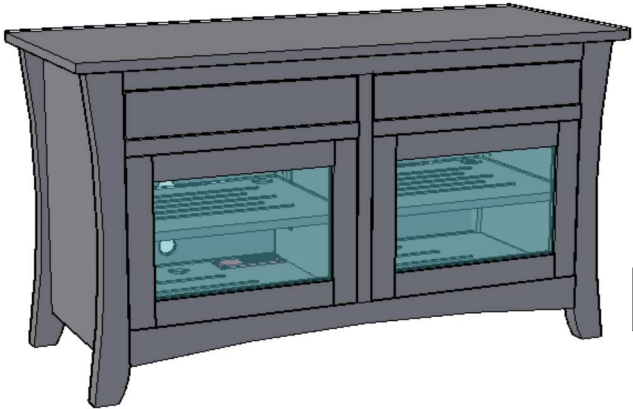

C9

Upon request, we will change the horizontal values (A & B) as well as speaker area sizing for no additional charge.

The **CONSOLE (WIDTH & DEPTH ONLY)** may also be **REDUCED** (gratis) . Further modifications may be requested via quote.

Sizing Info

CONSOLE DATA: [A13]		
	UNIT 48	UNIT 52
Width	48	52
Width (OA) (TOP)	50.125	54.125
Width (OA) BASE-MOLDING (APPROX)	48	52
Height	31.0625	31.0625
Depth (OA) (TOP)	18.5625	18.5625
Depth (OA) BASE-MOLDING (APPROX)	17.5	17.5
Depth (inside)	16.5	
[C7] Horz Space (L/R)	20.375	22.375
[C7] Vert Space (Door)	22.5625	22.5625
[C7] Drawer Width (inside) (L/R)	18.3125	20.3125
[C8] Horz Space (L/R)	20.375	22.375
[C8] Vert Space (Door)	17.3125	17.3125
[C8] Horz Space (Soundbar)	42	46
[C8] Vert Space (Soundbar)	4	4
[C9] Horz Space (L/R)	20.375	22.375
[C9] Vert Space (Door)	17.3125	17.3125
[C9] Horz Space (Drawer)	20.375	22.375
[C9] Vert Space (Drawer)	4	4
[C9] Drawer Width (inside) (approx)	19.6875	21.6875
[C9] Drawer Height (inside) (approx)	2	2
Drawer Depth (inside)	15	15