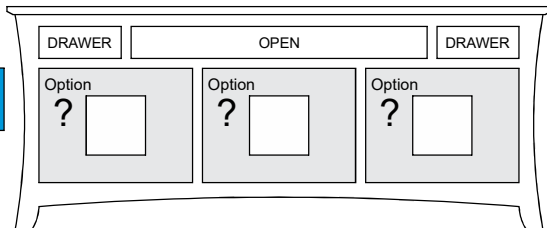

Option

C1

C2

C3

C4

?

28

C1

C2

C3

C4

Option Selections:
Write selection on
WHITE/GREY boxes

Wood Door
w/ 1 adj sh

Glass Door
w/ 1 adj sh

SPK Door
w/ 1 adj sh

2-Drawer Upgrade