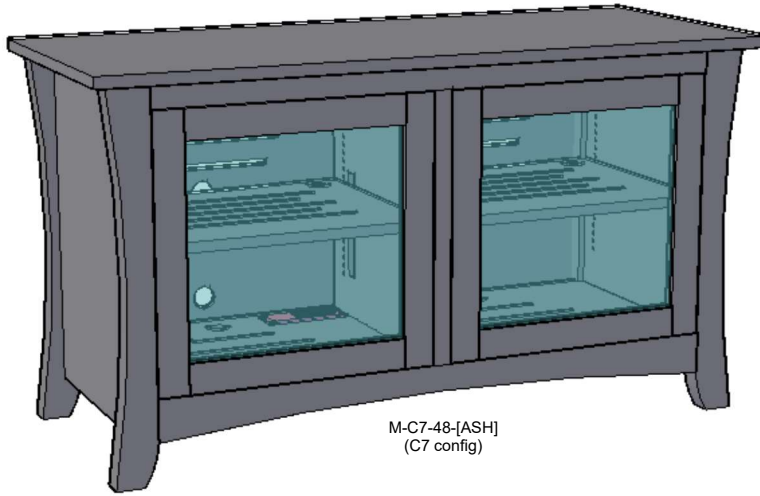

M-(C7-C9)-{??}-[ASH]

Ashville

High Performance

CUSTOMER:

DATE: P.O.

M-C7-48-[ASH]
(C7 config)

Select Size

☐ 48" M-48-[ASH]

☐ 52" M-52-[ASH]

Option

C7 ☐

C8 ☐

C9 ☐

?

28

C7