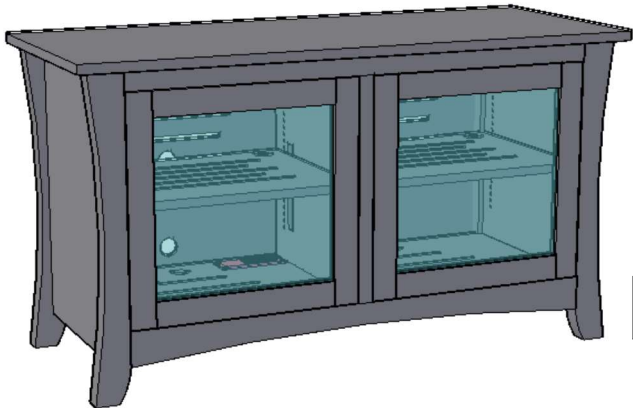

Featuring:

- Excellent ventilation in the console floor, backs and shelves.
- Smart holes & cut-outs for easy wire management throughout.
- Three prong power harness.
- Adjustable, VENTED shelves.

Sizing Info

SPK Door
w/ 1 adj sh

R

2 - Drawer Upgrade

Wood Selection

Finish

Hardware

DOOR DRAWER

Additional Media Shelf

QTY

M-(C7-C9)-{??}-[ASH]

SPECIFICATIONS

Featuring:

- Excellent ventilation in the console floor, backs and shelves.
- Smart holes & cut-outs for easy wire management throughout.
- Three prong power harness.
- Adjustable, VENTED shelves.