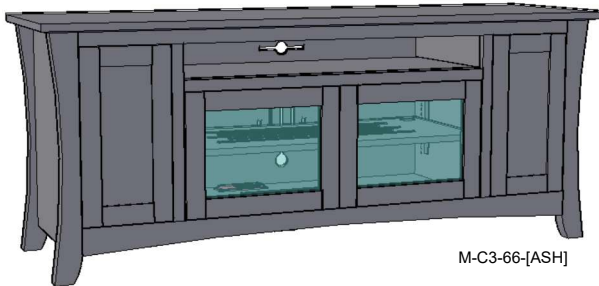

C3

M-C3-66-[ASH]