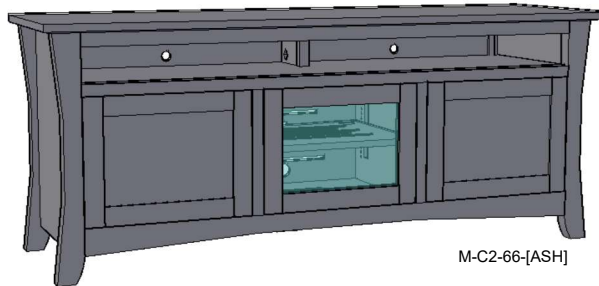

C2

M-C2-66-[ASH]