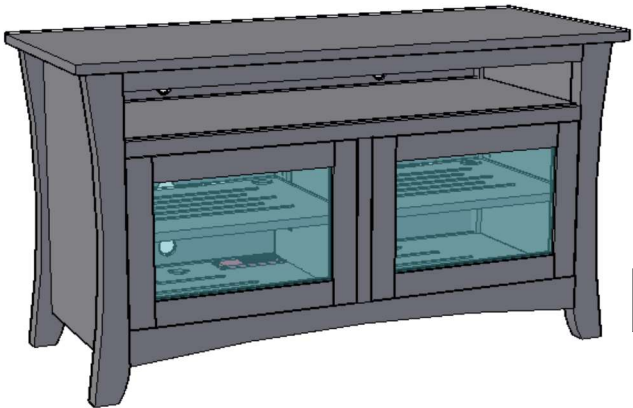

M-(C7-C9)-{??}-[ASH]

SPECIFICATIONS

Featuring:

- -Excellent ventilation in the console floor, backs and shelves.
- -Smart holes & cut-outs for easy wire management throughout.
- -Three prong power harness.
- -Adjustable, VENTED shelves.

C8

Upon request, we will change the horizontal values (A & B) as well as speaker area sizing for no additional charge.

The **CONSOLE (WIDTH & DEPTH ONLY)** may also be **REDUCED** (gratis) . Further modifications may be requested via quote.

Sizing Info

CONSOLE DATA: [A13]		
	UNIT 48	UNIT 52
Width	48	52
Width (OA) (TOP)	50.125	54.125
Width (OA) BASE-MOLDING (APPROX)	48	52
Height	31.0625	31.0625
Depth (OA) (TOP)	18.5625	18.5625
Depth (OA) BASE-MOLDING (APPROX)	17.5	17.5
Depth (inside)	16.5	
[C7] Horz Space (L/R)	20.375	22.375
[C7] Vert Space (Door)	22.5625	22.5625
[C7] Drawer Width (inside) (L/R)	18.3125	20.3125
[C8] Horz Space (L/R)	20.375	22.375
[C8] Vert Space (Door)	17.3125	17.3125
[C8] Horz Space (Soundbar)	42	46
[C8] Vert Space (Soundbar)	4	4
[C9] Horz Space (L/R)	20.375	22.375
[C9] Vert Space (Door)	17.3125	17.3125
[C9] Horz Space (Drawer)	20.375	22.375
[C9] Vert Space (Drawer)	4	4
[C9] Drawer Width (inside) (approx)	19.6875	21.6875
[C9] Drawer Height (inside) (approx)	2	2
Drawer Depth (inside)	15	15