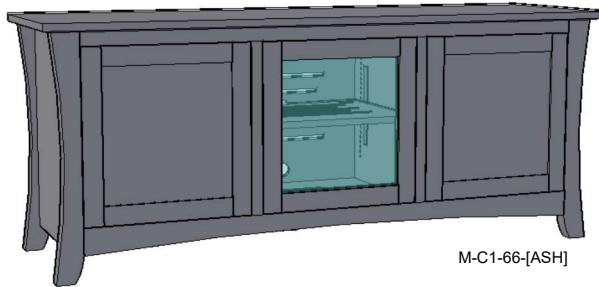

M-(C1-C4)-{??}-[ASH]

SPECIFICATIONS

C1

M-C1-66-[ASH]