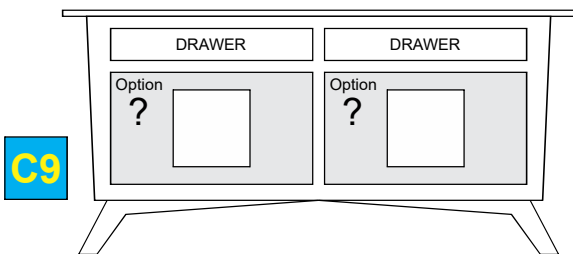

M-(C7-C9)-{??}-[ELR]

CUSTOMER:

DATE: P.O.

**Solid lumber, Mid-Modern Googie consoles!
Populuxe styling, choice & quality for
the 21st Century!**

Select Size

☐ 48" M-48-[ELR]

☐ 52" M-52-[ELR]

C7

Option Selections:

(Write selection on WHITE / GREY boxes)

D

G

K

R

Option Selections:

Write selection on
WHITE/GREY boxes

D

G

K

R

Wood Selection

Finish

Hardware

DOOR DRAWER

Additional Media Shelf

QTY

C8

C9