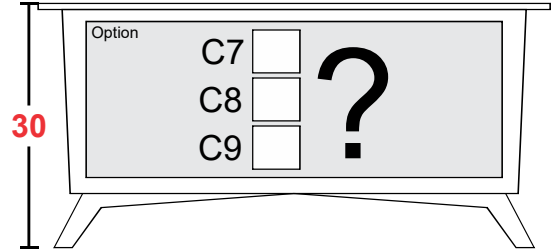

Select Size

48" M-48-[ELR]

52" M-52-[ELR]

C7

Option Selections:

(Write selection on WHITE / GREY boxes)

D

Wood Door
w/ 1 adj sh