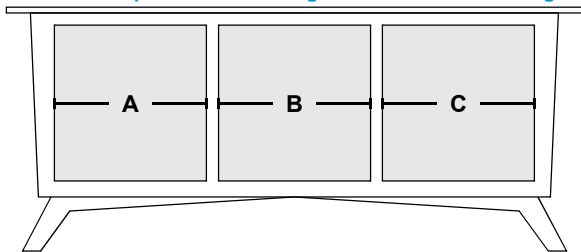

The **(WIDTH ONLY)** may also be **REDUCED** (gratis). Further modifications may be requested via quote.