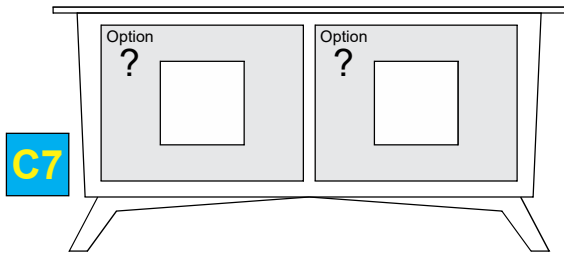

Select Size

48" M-48-[ELR]

52" M-52-[ELR]

C7

Option Selections:

(Write selection on WHITE / GREY boxes)

D

Wood Door
w/ 1 adj sh