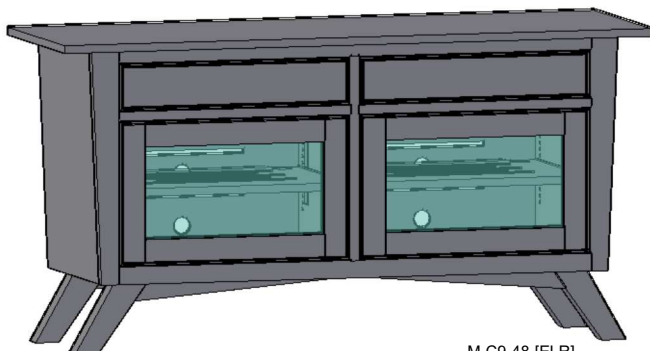

M-C9-48-[ELR]

C9

Sizing Info

CONSOLE DATA: [Elroy]

	UNIT 48	UNIT 52
Width	48	52
Width (OA) (TOP)	54	58
Width (OA) BASE-MOLDING (APPROX)	48	52
Height	29.75	29.75
Depth (OA) (TOP)	18.75	18.75
Depth (OA) BASE-MOLDING (APPROX)	17.5	17.5
Depth (inside)	16.5	
[C7] Horz Space (L/R)	20.25	22.25
[C7] Vert Space (Door)	18.75	18.75
[C7] Drawer Width (inside) (L/R)	18.1875	20.1875
[C8] Horz Space (L/R)	20.25	22.25
[C8] Vert Space (Door)	13.25	13.25
[C8] Horz Space (Soundbar)	42	46
[C8] Vert Space (Soundbar)	4	4
[C9] Horz Space (L/R)	20.25	22.25
[C9] Vert Space (Door)	13.25	13.25
[C9] Horz Space (Drawer)	20.25	22.25
[C9] Vert Space (Drawer)	4	4
[C9] Drawer Width (inside) (approx)	19.4375	21.4375
[C9] Drawer Height (inside) (approx)	2	2
Drawer Depth (inside)	15	15