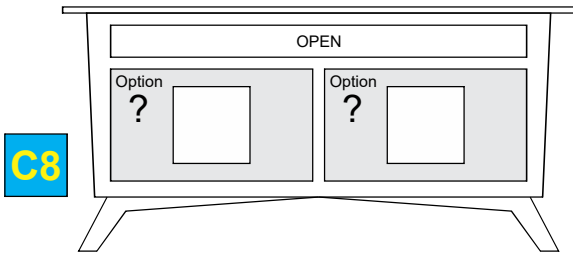

M-(C7-C9)-{??}-[ELR]

CUSTOMER:

DATE: P.O.

**Solid lumber, Mid-Modern Googie consoles!
Populuxe styling, choice & quality for
the 21st Century!**

Select Size

☐ 48" M-48-[ELR]

☐ 52" M-52-[ELR]

C7

Option Selections:

(Write selection on WHITE / GREY boxes)

D

G

K

R

Option Selections:

Write selection on
WHITE/GREY boxes

D

G

K

R

Wood Selection

Finish

Hardware

DOOR DRAWER

Additional Media Shelf

QTY

C8

C9