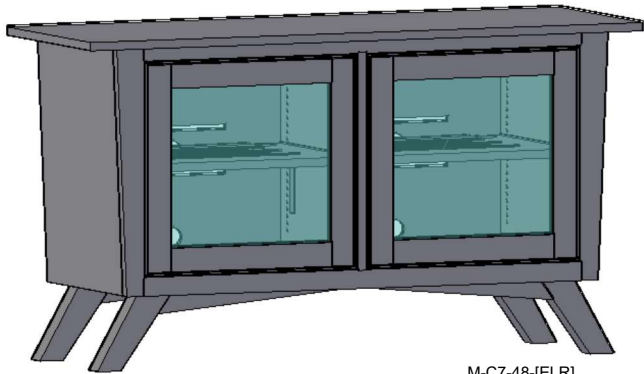

The Elroy

-Pin-stripe available!

M-C7-48-[ELR]

C7

Featuring:

- Excellent ventilation in the console floor, backs and shelves.
- Smart holes & cut-outs for easy wire management throughout.
- Three prong power harness.
- Adjustable, VENTED shelves.