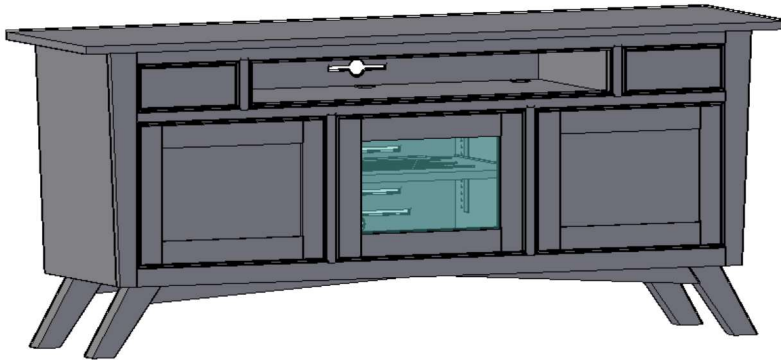

M-(C1-C4)-{??}-[ELR]

CUSTOMER:

DATE: P.O.

**Solid lumber, Mid-Modern Goochie consoles!
Populuxe styling, choice & quality for
the 21st Century!**

- Select Size
- 62" M-62-[ELR]
 - 66" M-66-[ELR]
 - 70" M-70-[ELR]