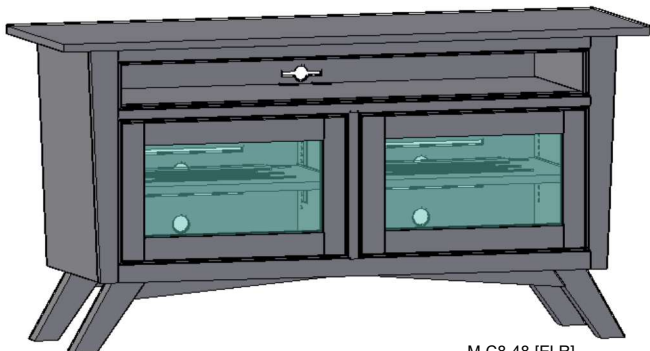

M-C8-48-[ELR]

C8