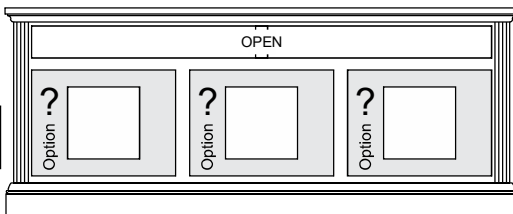

Option Selections:

(Write selection on WHITE / GREY boxes)

D	G	K	R
Wood Door w/ 1 adj sh	Glass Door w/ 1 adj sh	SPK Door w/ 1 adj sh	2 - Drawer Upcharge

C2