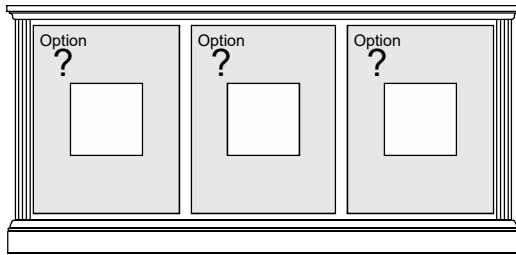

GA-(C1-C4)-{??T}-[MM]

[MN] also available (sans fluting)

Madison (Tall)

CUSTOMER:

DATE:

P.O.

C1

Option Selections:

(Write selection on WHITE / GREY boxes)

D	G	K	R
Wood Door w/ 1 adj sh	Glass Door w/ 1 adj sh	SPK Door w/ 1 adj sh	3 - Drawer Upcharge

C2

Option Selections:

Write selection on WHITE/GREY boxes

D

Wood Door
w/ 1 adj sh

Style Option

	MM
	MN

Wood Selection

C3

G

Glass Door
w/ 1 adj sh

Finish

Door
For bookcase (top section)
(additional cost)

LEFT	RIGHT
Glass Wood	Glass Wood

C4

K

SPK Door
w/ 1 adj sh

Hardware

DOOR	DRAWER

☐ **Additional Media Shelf**

QTY

R

2 - Drawer **Upcharge**

LED Lights

QTY

Additional Wood Shelves

QTY

Glass Shelves
(Specify location / QTY)

QTY