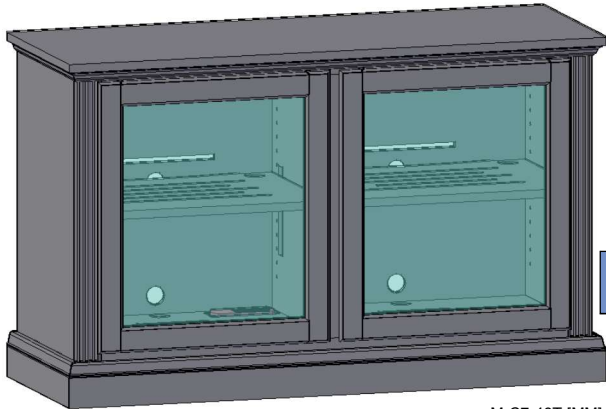

M-(C7-C9)-{??T}-[MM]

[MN] also available (sans fluting)

SPECIFICATIONS

C7

M-C7-48T-[MM]