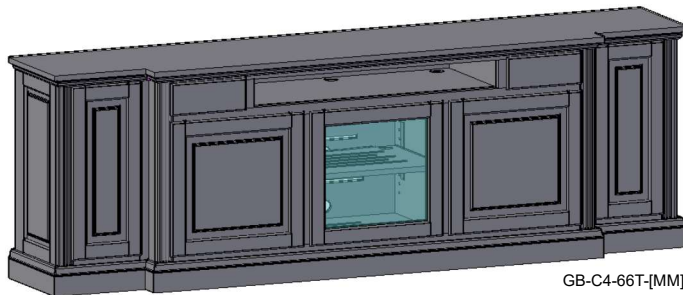

C2

GB-C3-66T-[MM]

C3

GB-C4-66T-[MM]

C4

Featuring:

- Excellent ventilation in the console floor, backs and shelves.
- Smart holes & cut-outs for easy wire management throughout.
- Three prong power harness.
- Adjustable, VENTED shelves.