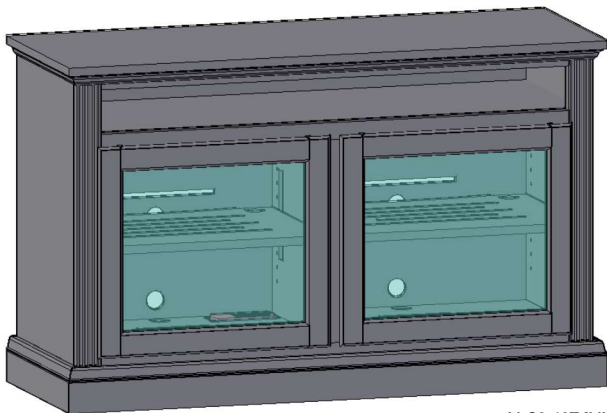

C8

M-C8-48T-[MM]