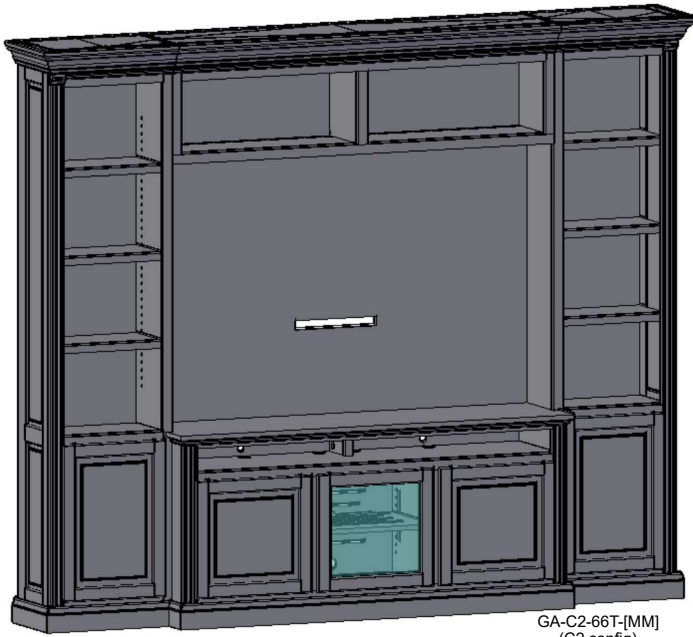

GA-(C1-C4)-{??T}-[MM]

[MN] also available (sans fluting)

Madison (Tall)

CUSTOMER:

DATE:

P.O.

GA-C2-66T-[MM]
(C2 config)