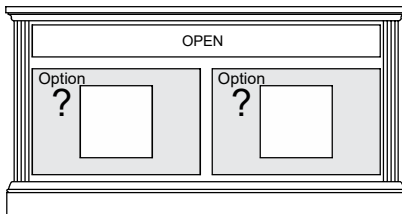

Option Selections:

(Write selection on WHITE / GREY boxes)

D	G	K	R
Wood Door w/ 1 adj sh	Glass Door w/ 1 adj sh	SPK Door w/ 1 adj sh	2 - Drawer Upcharge

C8