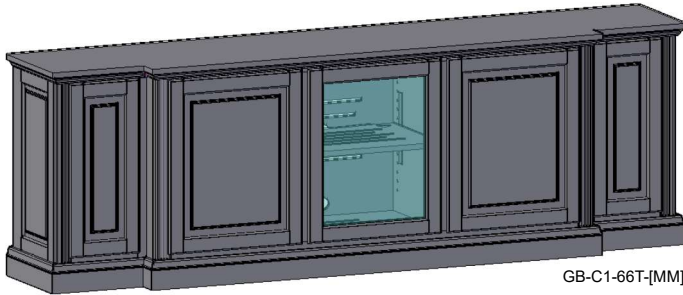

GB-(C1-C4)-66T-[MM]

[MN] also available (sans fluting)

SPECIFICATIONS

C1