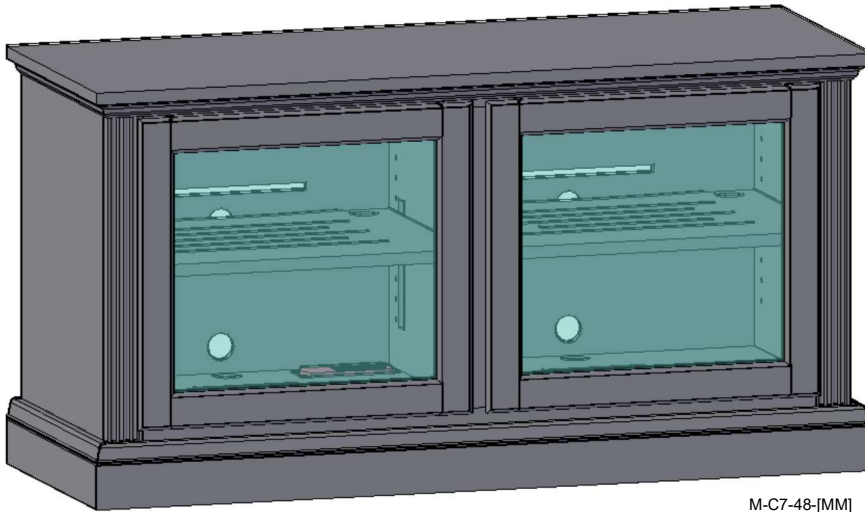

M-(C7-C9)-{??}-[MM]

[MN] also available (sans fluting)

Madison (Short)

CUSTOMER:

DATE:

P.O.

M-C7-48-[MM]
(C7 config)

Choose a size:

☐ 48" M-48-[MM]
☐ 52" M-52-[MM]

Option C7 ☐ ?
Option C8 ☐ ?
Option C9 ☐ ?

26

C7