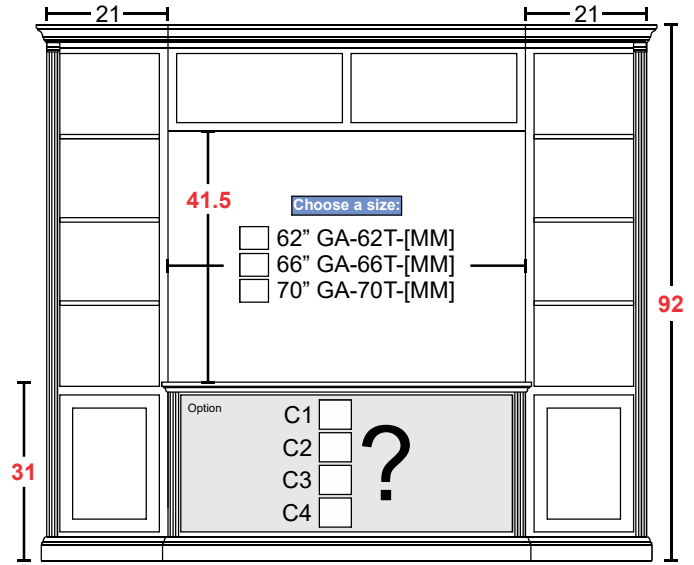

GA-(C1-C4)-{??T}-[MM]

[MN] also available (sans fluting)

Madison (Tall)

CUSTOMER:

DATE:

P.O.

C1

Option Selections:

(Write selection on WHITE / GREY boxes)

D	G	K	R
Wood Door w/ 1 adj sh	Glass Door w/ 1 adj sh	SPK Door w/ 1 adj sh	3 - Drawer Upcharge

C2

Option Selections:

Write selection on WHITE/GREY boxes

D

Wood Door
w/ 1 adj sh

Style Option

	MM
	MN

Wood Selection

C3

G

Glass Door
w/ 1 adj sh

Finish

Door
For bookcase (top section)
(additional cost)

LEFT	RIGHT
Glass Wood	Glass Wood

C4

K

SPK Door
w/ 1 adj sh

Hardware

DOOR	DRAWER

☐ **Additional Media Shelf**

QTY

R

2 - Drawer **Upcharge**

LED Lights

QTY

Additional Wood Shelves

QTY

Glass Shelves
(Specify location / QTY)

QTY