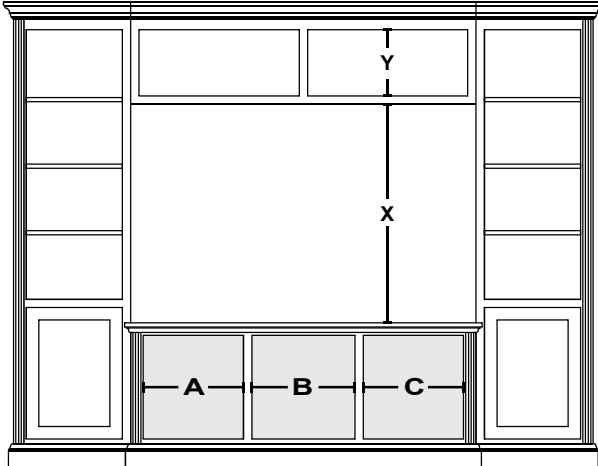

GA-(C1-C4)-{??}-[MM]

[MN] also available (sans fluting)

SPECIFICATIONS

Sizing Info

NOTE:

Upon request, we will change the vertical values (X & Y) as well as the horizontal values (A & B & C) for no additional charge.

The **CONSOLE & BOOKCASE** (width & height) may also be **REDUCED**.
Example: if a 64" console is needed, order the 66" unit and request the modification at no additional cost. Further modifications may be requested via quote.

Featuring:

- -Excellent ventilation in the console backs and shelves.
- -Smart holes & cut-outs for easy wire management throughout.
- -Three prong power harness.
- -Adjustable shelves.
- -Unique cut-out in console top and trim, returning to the piers.
- -Lighting (upon request).

Common Questions:

- -How wide should my console be in relation to my TV?
  - -Keep in mind, most manufacturers require 4" all around the TV for heat diffusion.
- -Can I hang my TV on the console upper?
  - -Yes! The back panel of the upper is very sturdy, and locks into the bookcases as well as the console for a secure means of hanging.
- -Can I order this system to fit into an alcove?
  - -Possibly. Send in a quote request. Be aware that most clients will require some finish carpentry to complete the job to satisfaction.