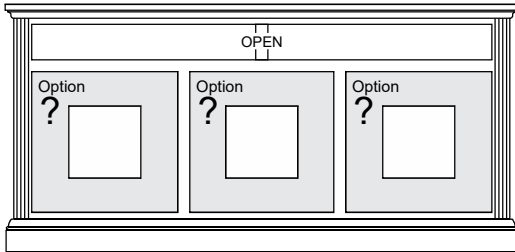

- 62" M-62T-[MM]
- 66" M-66T-[MM]
- 70" M-70T-[MM]

C1

Option Selections:

(Write selection on WHITE / GREY boxes)

D	G	K	
Glass Door w/ 1 adj sh	SPK Door w/ 1 adj sh		R
			3 - Drawer Upcharge

C2

Option Selections: