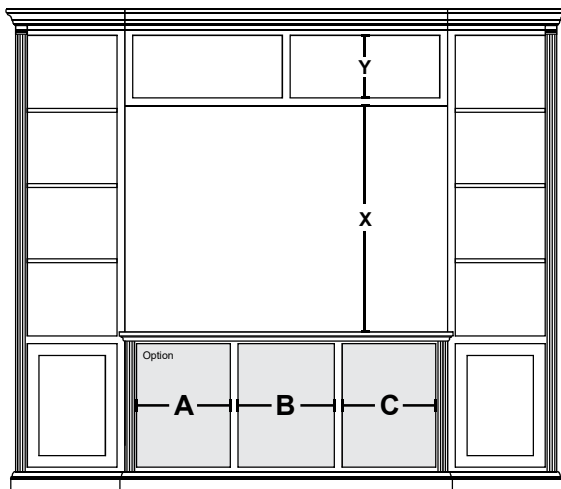

Glass Shelves
(Specify location / QTY)

QTY

GA-(C1-C4)-{??T}-[MM]

[MN] also available (sans fluting)

SPECIFICATIONS

Sizing Info

NOTE:

Upon request, we will change the vertical values (X & Y) as well as the horizontal values (A & B & C) for no additional charge.