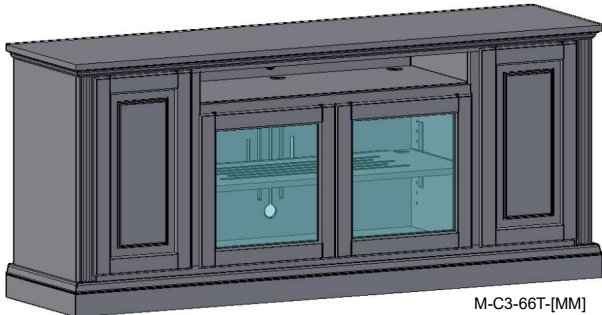

M-C2-66T-[MM]

C3