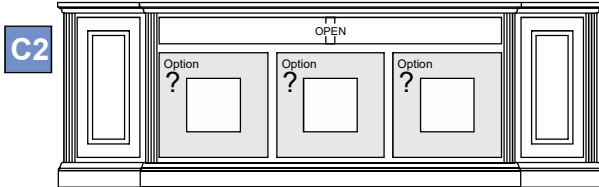

Option Selections:

Write selection on WHITE/GREY boxes

W

Wood Door
w/ 1 adj sh

G

Glass Door
w/ 1 adj sh

K

SPK Door
w/ 1 adj sh

R

2 - Drawer **Upcharge**

Style Option

☐	MM
☐	MN

Hardware

☐	☐
DOOR	DRAWER

Wood Selection

_____

Finish

_____

☐ **Additional Media Shelf**

QTY _____