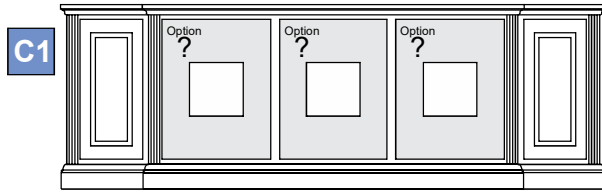

(Write selection on WHITE / GREY boxes)

W	G	K	R
Wood Door w/ 1 adj sh	Glass Door w/ 1 adj sh	SPK Door w/ 1 adj sh	3 - Drawer Upgrade