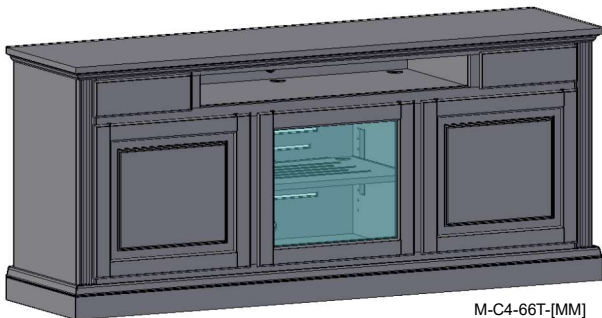

C3

M-C4-66T-[MM]

C4

Featuring:

- Excellent ventilation in the console floor, backs and shelves.
- Smart holes & cut-outs for easy wire management throughout.
- Three prong power harness.
- Adjustable, VENTED shelves.