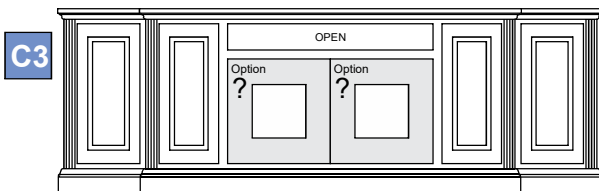

Option Selections:

Write selection on WHITE/GREY boxes

W

Wood Door
w/ 1 adj sh

G

Glass Door
w/ 1 adj sh

K

SPK Door
w/ 1 adj sh

R

2 - Drawer **Upcharge**

Style Option

☐	MM
☐	MN

Hardware

☐	☐
DOOR	DRAWER

Wood Selection

_____

Finish

_____

☐ **Additional Media Shelf**

QTY _____