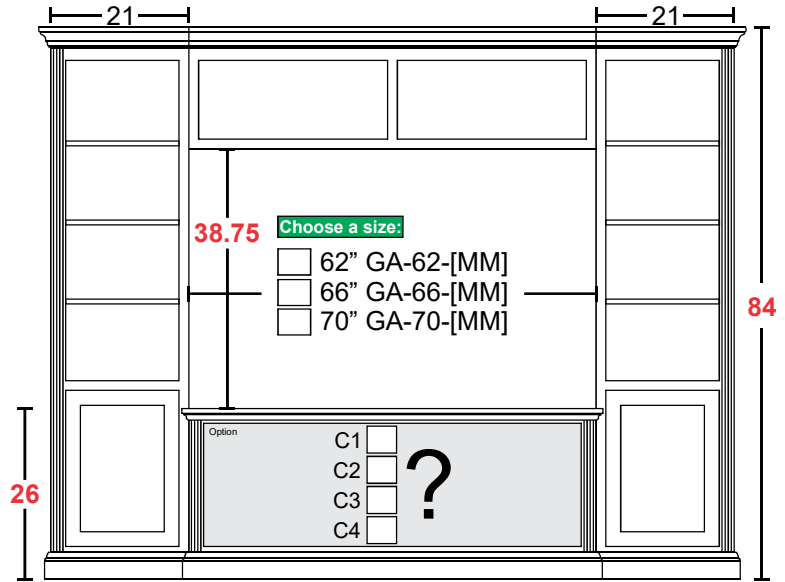

GA-(C1-C4)-{??}-[MM]

[MN] also available (sans fluting)

Madison

(Short)

CUSTOMER:

DATE: P.O.

C1

Option Selections:

(Write selection on WHITE / GREY boxes)

D	G	K	R
Wood Door w/ 1 adj sh	Glass Door w/ 1 adj sh	SPK Door w/ 1 adj sh	2 - Drawer Upcharge

C2

Option Selections:

Write selection on WHITE/GREY boxes

D

Wood Door
w/ 1 adj sh

G

Glass Door
w/ 1 adj sh

K

SPK Door
w/ 1 adj sh

R

2 - Drawer
Upcharge

C3

C4

Style Option

	MM
	MN

Wood Selection

Finish

Hardware

DOOR DRAWER

Door
For bookcase (top section)
(additional cost)

LEFT **RIGHT**

Glass	Glass
Wood	Wood

☐ Additional Media Shelf
QTY

LED Lights

☐ QTY

Additional Wood Shelves

☐ QTY

Glass Shelves
(Specify location / QTY)

☐ QTY