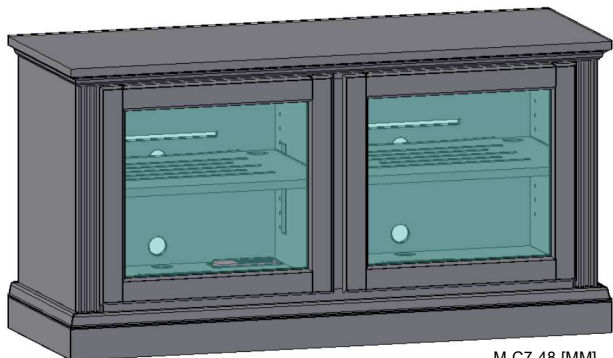

M-(C7-C9)-{??}-[MM]

[MN] also available (sans fluting)

SPECIFICATIONS

C7

M-C7-48-[MM]

Featuring:

- -Excellent ventilation in the console floor, backs and shelves.
- -Smart holes & cut-outs for easy wire management throughout.
- -Three prong power harness.
- -Adjustable, VENTED shelves.

Upon request, we will change the horizontal values (A & B) as well as speaker area sizing for no additional charge.

The **CONSOLE** (width & height) may also be **REDUCED** (gratis) .
Further modifications may be requested via quote.