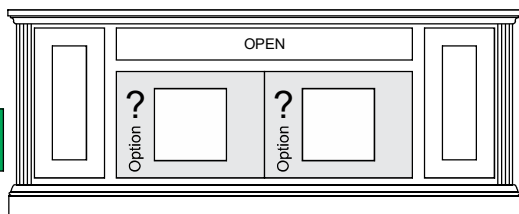

M-(C1-C4)-{??}-[MM]

[MN] also available (sans fluting)

Madison (Short)

CUSTOMER:

DATE: P.O.

Choose a size:

☐ 62" M-62-[MM]

☐ 66" M-66-[MM]

☐ 70" M-70-[MM]

C1

Option Selections:

(Write selection on WHITE / GREY boxes)

Option Selections:

Write selection on
WHITE/GREY boxes

Wood Selection

Style Option

	MM
	MN

Finish

Paneled End

Hardware

DOOR	DRAWER

Additional Media Shelf

C2

C3

C4