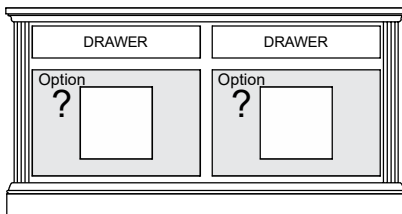

M-(C7-C9)-{??}-[MM]

[MN] also available (sans fluting)

Madison (Short)

CUSTOMER:

DATE:

P.O.

Choose a size:

☐ 48" M-48-[MM]
☐ 52" M-52-[MM]

Option C7 ☐ ?
Option C8 ☐ ?
Option C9 ☐ ?

26

C7

Option Selections:

(Write selection on WHITE / GREY boxes)

D	G	K	R
Wood Door w/ 1 adj sh	Glass Door w/ 1 adj sh	SPK Door w/ 1 adj sh	2 - Drawer Upcharge

C8

C9

Option Selections:

Write selection on WHITE/GREY boxes

D

Wood Door
w/ 1 adj sh

G

Glass Door
w/ 1 adj sh

K

SPK Door
w/ 1 adj sh

R

2 - Drawer **Upcharge**

Wood Selection

Style Option

	MM
	MN

Finish

Paneled End

Hardware

☐ DOOR
☐ DRAWER

☐ **Additional Media Shelf**
QTY