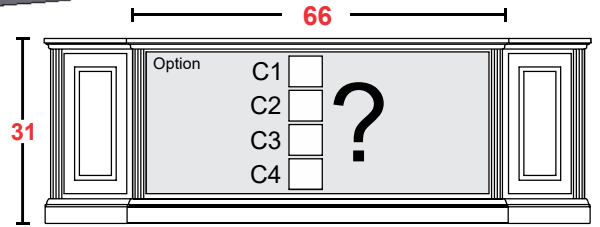

(Write selection on WHITE / GREY boxes)

W	G	K	R
Wood Door w/ 1 adj sh	Glass Door w/ 1 adj sh	SPK Door w/ 1 adj sh	3 - Drawer Upgrade