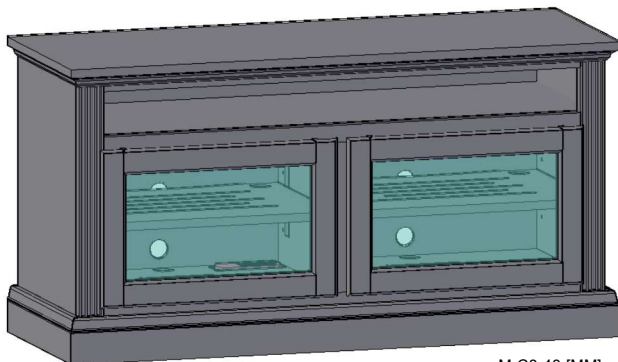

C8

M-C8-48-[MM]

Sizing Info