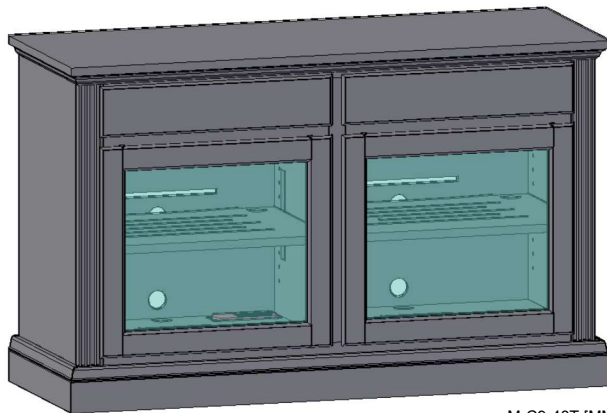

M-C8-48T-[MM]

C9

M-C9-48T-[MM]

Featuring:

- Excellent ventilation in the console floor, backs and shelves.
- Smart holes & cut-outs for easy wire management throughout.
- Three prong power harness.
- Adjustable, VENTED shelves.