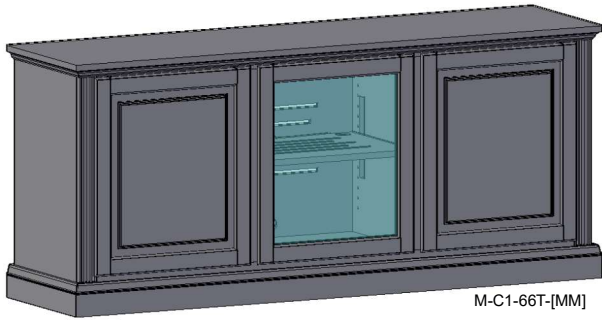

M-(C1-C4)-{??T}-[MM]

[MN] also available (sans fluting)

SPECIFICATIONS

C2