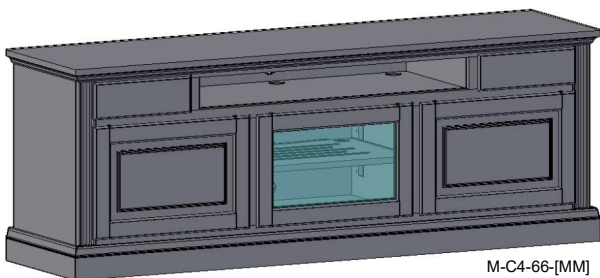

M-C2-66-[MM]

C3

M-C3-66-[MM]

C4

M-C4-66-[MM]

Featuring:

- Excellent ventilation in the console floor, backs and shelves.
- Smart holes & cut-outs for easy wire management throughout.
- Three prong power harness.
- Adjustable, VENTED shelves.