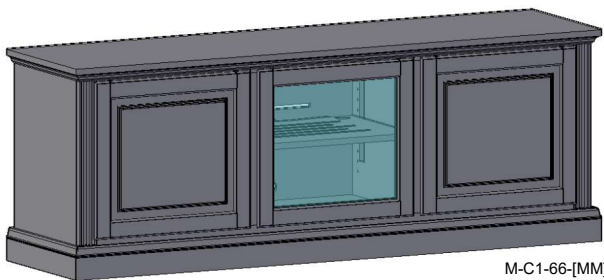

M-(C1-C4)-{??}-[MM]

[MN] also available (sans fluting)

SPECIFICATIONS

C1