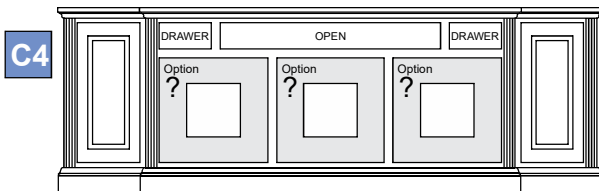

Option Selections:

Write selection on WHITE/GREY boxes

W

Wood Door
w/ 1 adj sh

G

Glass Door
w/ 1 adj sh

K

SPK Door
w/ 1 adj sh

R

2 - Drawer **Upcharge**

Style Option

☐	MM
☐	MN

Hardware

☐	☐
DOOR	DRAWER

Wood Selection

_____

Finish

_____

☐ **Additional Media Shelf**

QTY _____