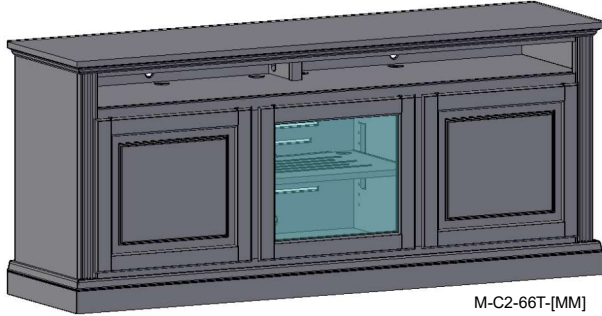

M-C1-66T-[MM]

C2