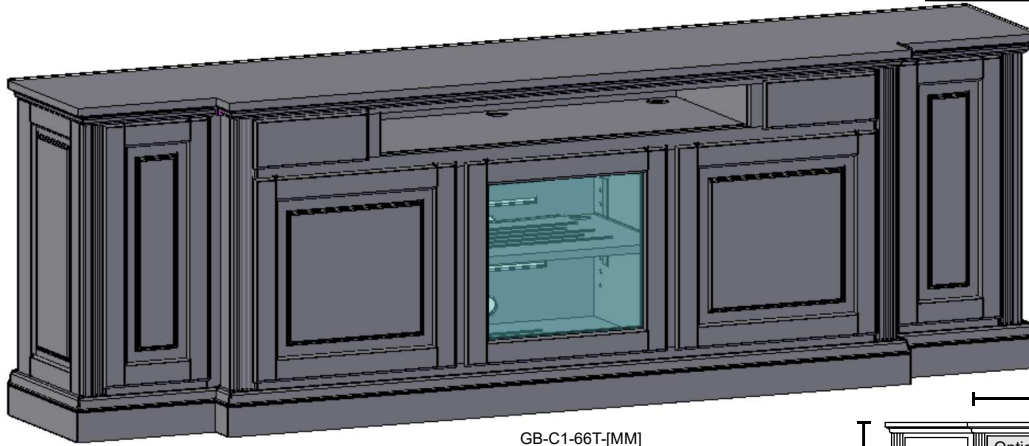

GB-(C1-C4)-66T-[MM]

[MN] also available (sans fluting)

Madison

CUSTOMER:

_____

DATE: _____ P.O. _____

_____

GB-C1-66T-[MM]
(C1 config)