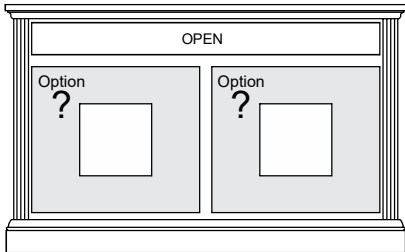

Option Selections:

(Write selection on WHITE / GREY boxes)

D	G	K	R
Glass Door w/ 1 adj sh	Glass Door w/ 1 adj sh	SPK Door w/ 1 adj sh	3 - Drawer Upcharge

C8

Option Selections:

Write selection on WHITE/GREY boxes