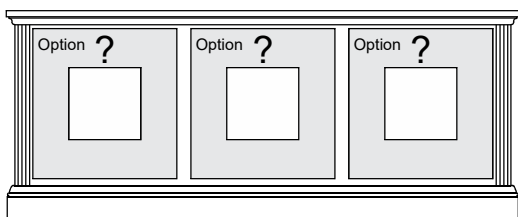

M-(C1-C4)-{??}-[MM]

[MN] also available (sans fluting)

Madison (Short)

CUSTOMER:

DATE: P.O.

Choose a size:

☐ 62" M-62-[MM]

☐ 66" M-66-[MM]

☐ 70" M-70-[MM]

C1

Option Selections:

(Write selection on WHITE / GREY boxes)

Option Selections:

Write selection on
WHITE/GREY boxes

Wood Selection

Style Option

	MM
	MN

Finish

Paneled End

Hardware

DOOR	DRAWER

Additional Media Shelf

C2

C3

C4