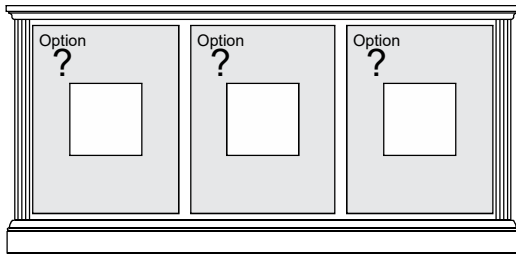

- 62" M-62T-[MM]
- 66" M-66T-[MM]
- 70" M-70T-[MM]

C1

Option Selections:

(Write selection on WHITE / GREY boxes)

D	G	K	
Glass Door w/ 1 adj sh	SPK Door w/ 1 adj sh		R
			3 - Drawer Upcharge

C2

Option Selections: