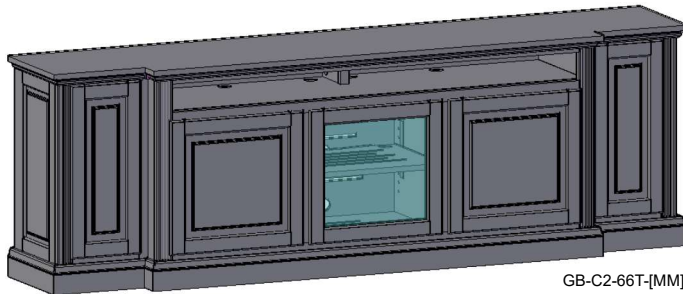

Additional Media Shelf

QTY _____

GB-(C1-C4)-66T-[MM]

[MN] also available (sans fluting)

SPECIFICATIONS

GB-C1-66T-[MM]

C1

GB-C2-66T-[MM]