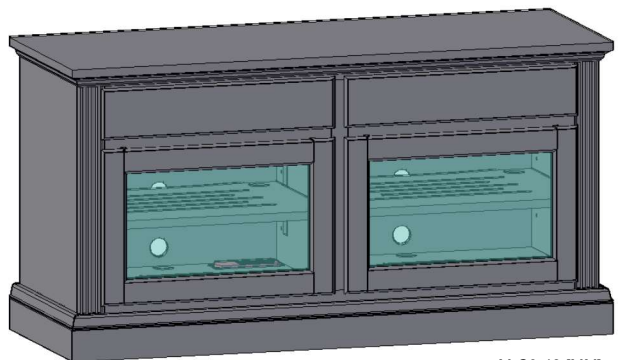

C9

M-C9-48-[MM]

CONSOLE DATA: [MM] [SHORT]		
	UNIT 48	UNIT 52
Width	48	52
Width (OA) (TOP)	50.25	54.25
Width (OA) BASE-MOLDING (APPROX)	50	54
Height	26	26
Depth (OA) (TOP)	18.625	18.625
Depth (OA) BASE-MOLDING (APPROX)	18.5	18.5
Depth (inside)	16.5	
[C7] Horz Space (L/R)	21	23
[C7] Vert Space (Door)	18.75	18.75
[C7] Drawer Width (inside) (L/R)	18.9375	20.9375
[C8] Horz Space (L/R)	21	23
[C8] Vert Space (Door)	13.25	13.25
[C8] Horz Space (Soundbar)	43.5	47.5
[C8] Vert Space (Soundbar)	4	4
[C9] Horz Space (L/R)	21	23
[C9] Vert Space (Door)	13.25	13.25
[C9] Horz Space (Drawer)	21	23
[C9] Vert Space (Drawer)	4	4
[C9] Drawer Width (inside) (approx)	20.1875	22.1875
[C9] Drawer Height (inside) (approx)	2	2
Drawer Depth (inside)	15	15