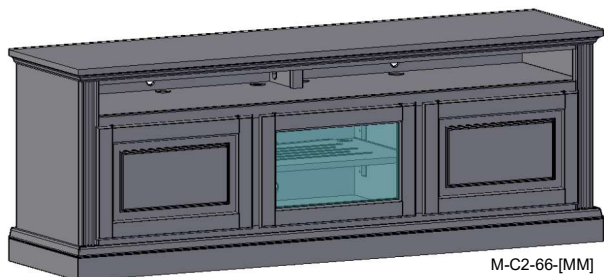

M-C1-66-[MM]

C2