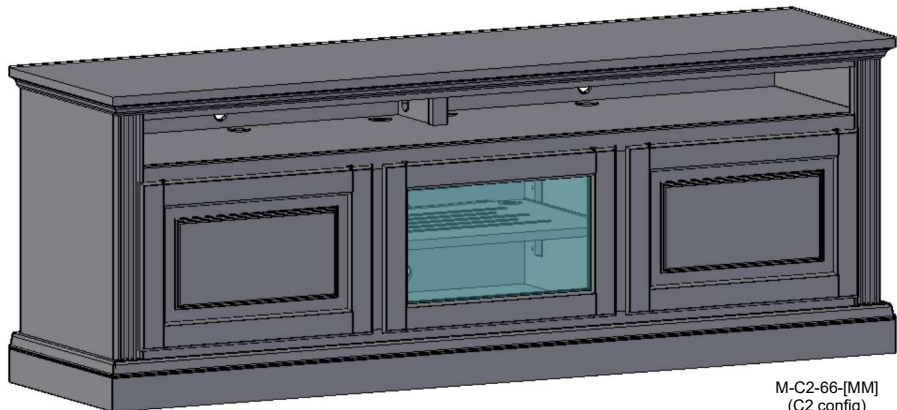

M-(C1-C4)-{??}-[MM]

[MN] also available (sans fluting)

Madison (Short)

CUSTOMER:

DATE: P.O.

M-C2-66-[MM]
(C2 config)