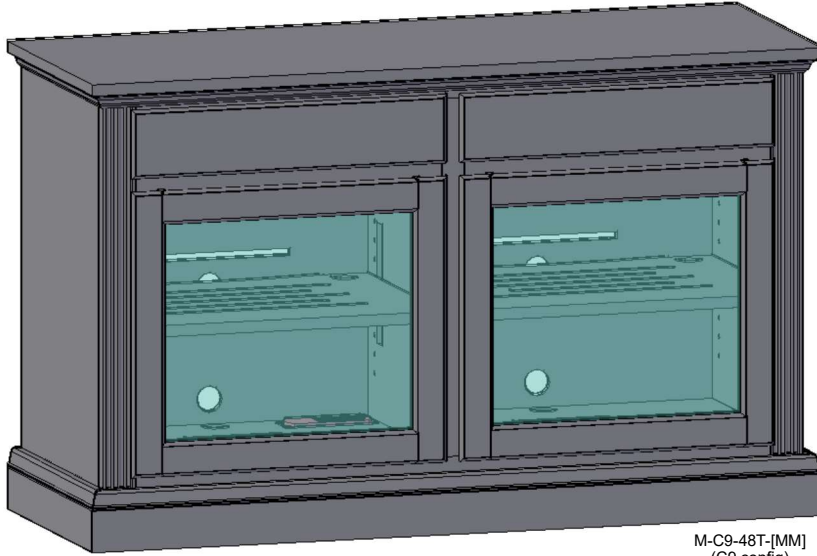

M-(C7-C9)-{??T}-[MM]

[MN] also available (sans fluting)

Madison

(Tall)

CUSTOMER:

DATE: P.O.

M-C9-48T-[MM]
(C9 config)

Choose a size:

☐ 48" M-48T-[MM]
☐ 52" M-52T-[MM]

Option

C7 ☐

C8 ☐

C9 ☐

?

31

C7