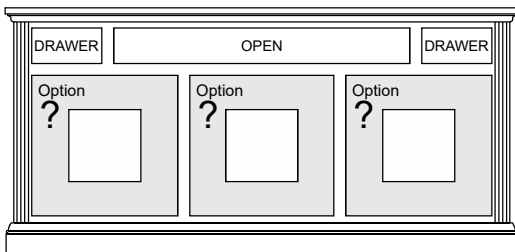

M-(C1-C4)-{??T}-[MM]

[MN] also available (sans fluting)

Madison

(Tall)

CUSTOMER:

_____

DATE: _____ P.O. _____

_____

Choose a size:

- ☐ 62" M-62T-[MM]
- ☐ 66" M-66T-[MM]
- ☐ 70" M-70T-[MM]

C1

Option Selections:

(Write selection on WHITE / GREY boxes)

D	G	K	
Glass Door w/ 1 adj sh	SPK Door w/ 1 adj sh		R
			3 - Drawer Upcharge

C2

Option Selections:

Write selection on WHITE/GREY boxes

Wood Door
w/ 1 adj sh

Glass Door
w/ 1 adj sh

SPK Door
w/ 1 adj sh

2 - Drawer **Upcharge**

Wood Selection

_____

Style Option

	MM
	MN

Finish

_____

Paneled Ends

Hardware

DOOR	DRAWER

C3

C4

Additional Media Shelf

QTY