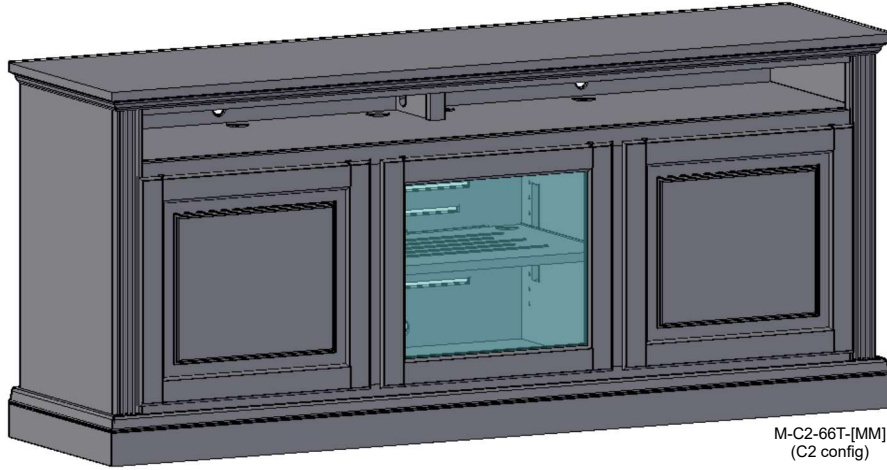

M-(C1-C4)-{??T}-[MM]

[MN] also available (sans fluting)

Madison

(Tall)

CUSTOMER:

_____

DATE: _____ P.O. _____

_____

M-C2-66T-[MM]
(C2 config)

Choose a size:

- ☐ 62" M-62T-[MM]
- ☐ 66" M-66T-[MM]
- ☐ 70" M-70T-[MM]