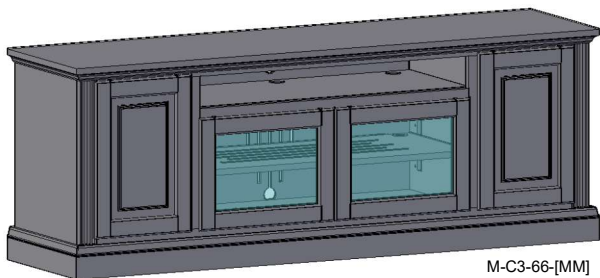

M-C2-66-[MM]

C3

M-C3-66-[MM]

C4

M-C4-66-[MM]

Featuring:

- Excellent ventilation in the console floor, backs and shelves.
- Smart holes & cut-outs for easy wire management throughout.
- Three prong power harness.
- Adjustable, VENTED shelves.