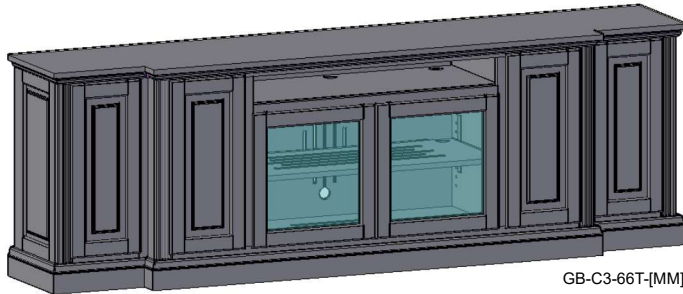

C2

GB-C3-66T-[MM]

C3

GB-C4-66T-[MM]

C4

Featuring:

- Excellent ventilation in the console floor, backs and shelves.
- Smart holes & cut-outs for easy wire management throughout.
- Three prong power harness.
- Adjustable, VENTED shelves.