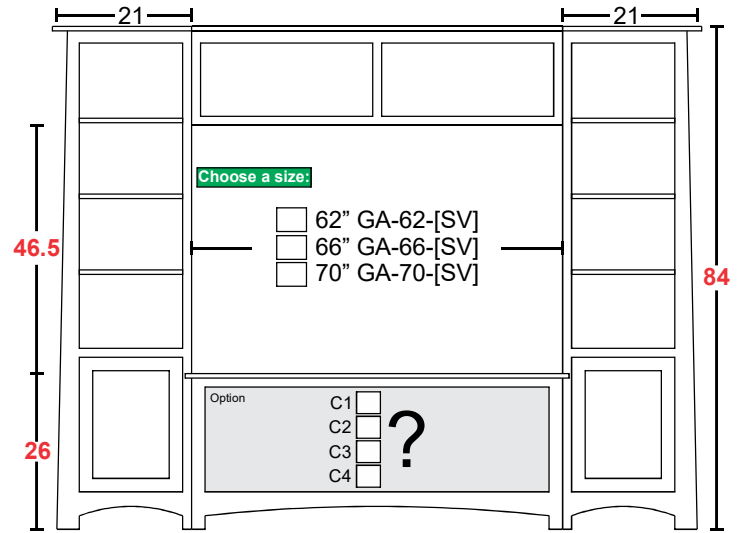

GA-(C1-C4)-{??}-[SV]

Sierra Vista (Short)

CUSTOMER:

DATE:

P.O.