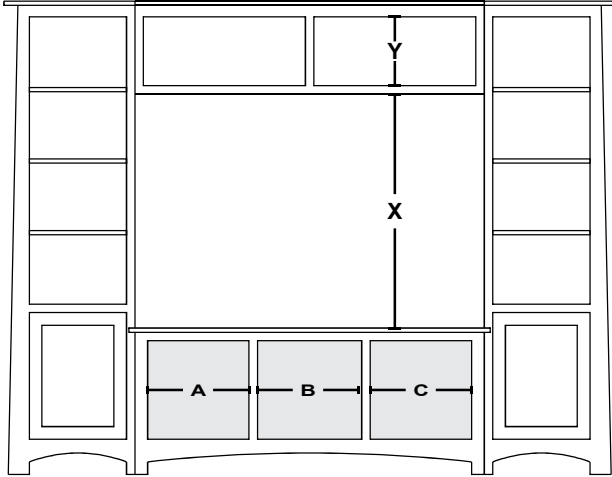

DOOR DRAWER

GA-(C1-C4)-{??}-[SV]

SPECIFICATIONS

NOTE:

Upon request, we will change the vertical values (X & Y) as well as the horizontal values (A & B & C) for no additional charge.

The **CONSOLE & BOOKCASE** (width & height) may also be REDUCED. Example: if a 64" console is needed, order the 66" unit and request the modification at no additional cost. Further modifications may be requested via quote.