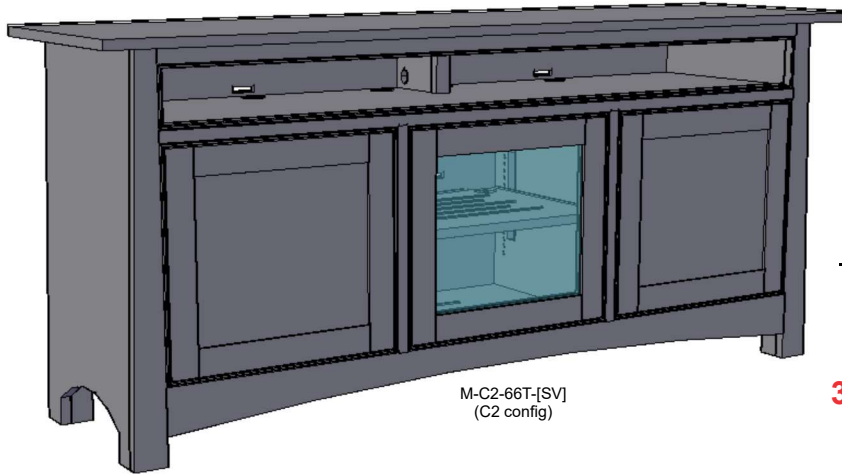

M-(C1-C4)-{??T}-[SV]

Sierra Vista (Tall)

CUSTOMER:

DATE:

P.O.

M-C2-66T-[SV]
(C2 config)

- 62" M-62T-[SV]
- 66" M-66T-[SV]
- 70" M-70T-[SV]

C1