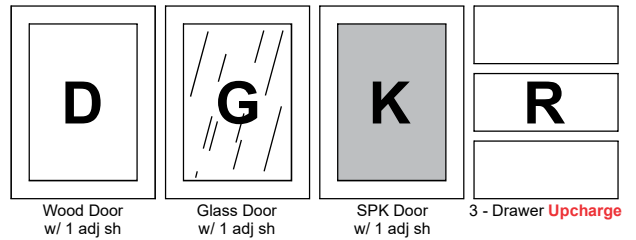

GA-(C1-C4)-{??T}-[SV]

Sierra Vista (Tall)

CUSTOMER:

DATE:

P.O.

GA-C2-66T-[SV]
(C2 config)

C1

(Write selection on WHITE / GREY boxes)