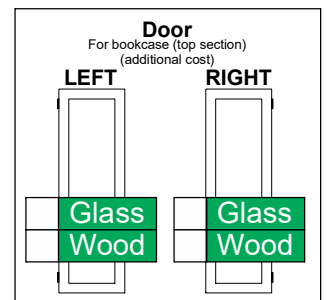

Hardware

DOOR DRAWER

☐