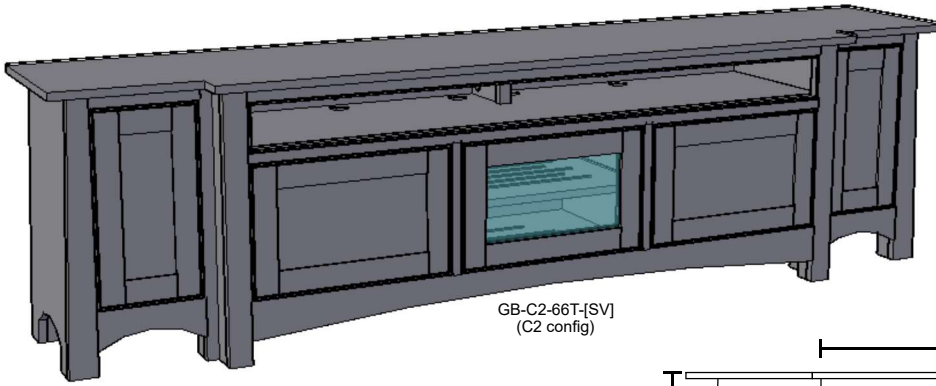

GB-(C1-C4)-66T-[SV]

Sierra Vista

CUSTOMER:

_____

DATE: _____ P.O. _____

_____

GB-C2-66T-[SV]
(C2 config)