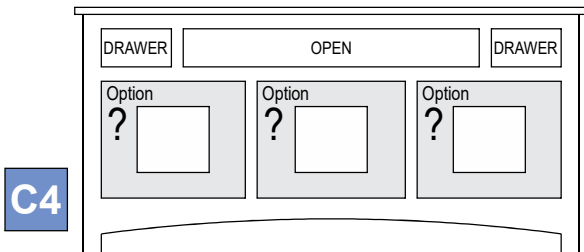

Hardware

_____

DOOR DRAWER

☐ Additional Media Shelf

QTY _____