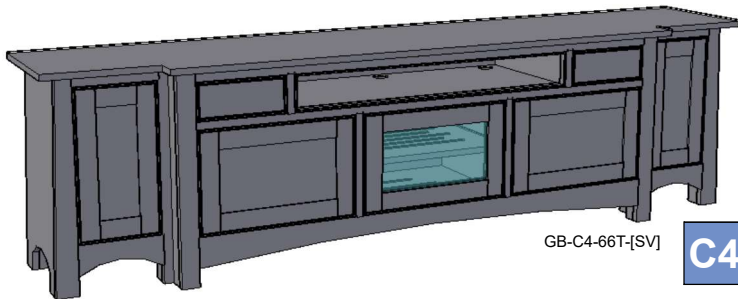

Hardware

DOOR DRAWER

Additional Media Shelf

QTY _____

GB-(C1-C4)-66T-[SV]

SPECIFICATIONS

Featuring:

- Excellent ventilation in the console floor, backs and shelves.
- Smart holes & cut-outs for easy wire management throughout.
- Three prong power harness.
- Adjustable, VENTED shelves.