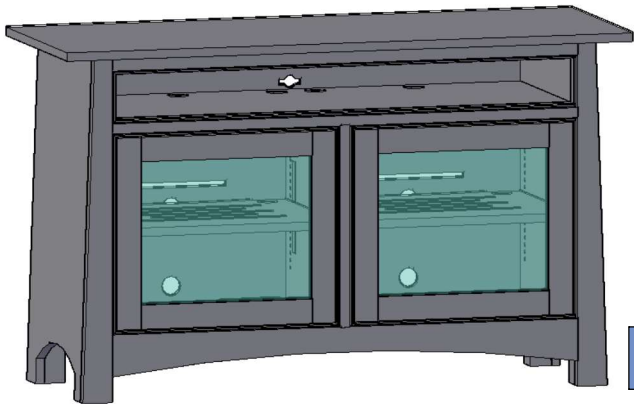

- Excellent ventilation in the console floor, backs and shelves.
- Smart holes & cut-outs for easy wire management throughout.
- Three prong power harness.
- Adjustable, VENTED shelves.

C7

M-C7-48T-[SV]