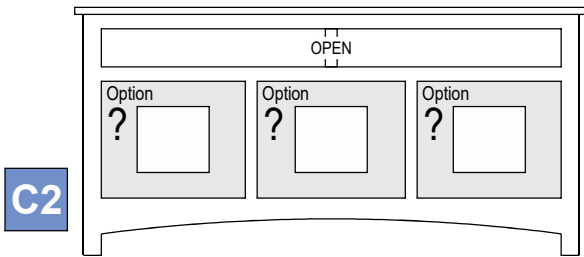

Option Selections:

Write selection on WHITE/GREY boxes

Wood Selection

_____

Finish

_____