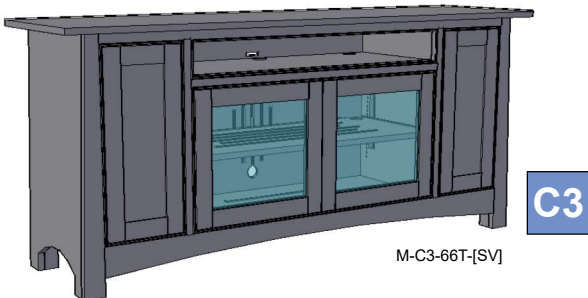

M-C2-66T-[SV]