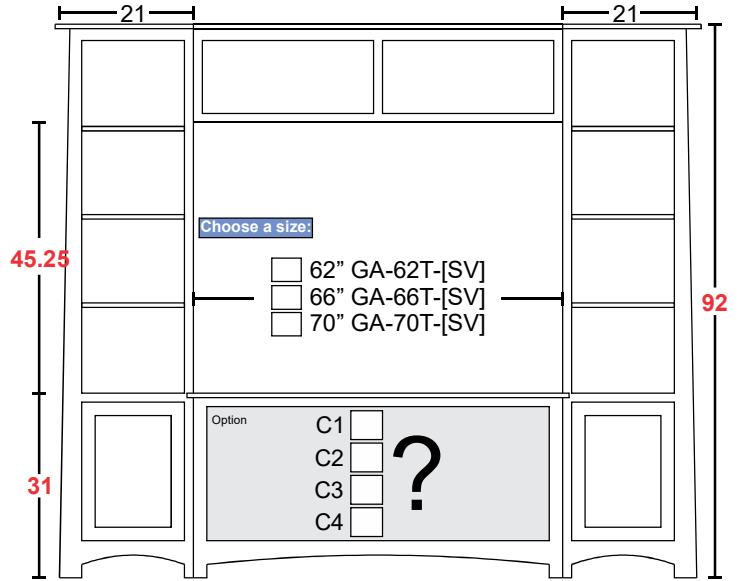

GA-(C1-C4)-{??T}-[SV]

Sierra Vista (Tall)

CUSTOMER:

_____

DATE:

P.O.

_____

C1

(Write selection on WHITE / GREY boxes)

C2

C3

C4

Option Selections:

Write selection on WHITE/GREY boxes

Wood Selection

_____

Finish

_____

Hardware

DOOR   DRAWER