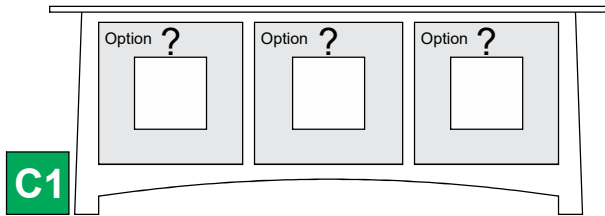

Option Selections:

(Write selection on WHITE / GREY boxes)

D	G	K	R
Wood Door w/ 1 adj sh	Glass Door w/ 1 adj sh	SPK Door w/ 1 adj sh	2 - Drawer Upcharge