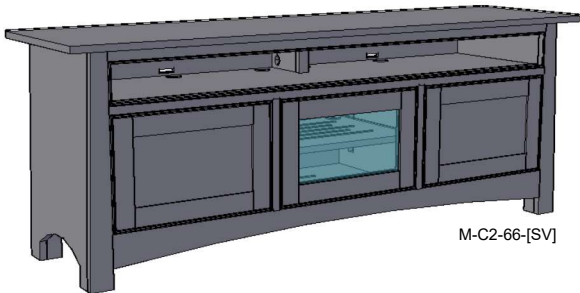

M-C1-66-[SV]

C2