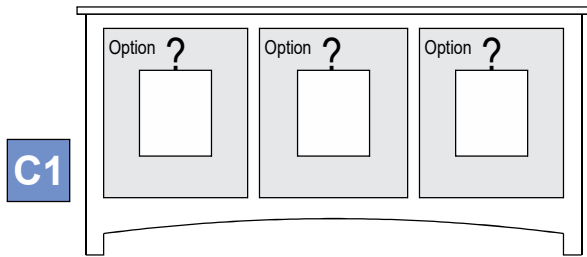

(Write selection on WHITE / GREY boxes)

D	G	K	R
Wood Door w/ 1 adj sh	Glass Door w/ 1 adj sh	SPK Door w/ 1 adj sh	3 - Drawer Upcharge