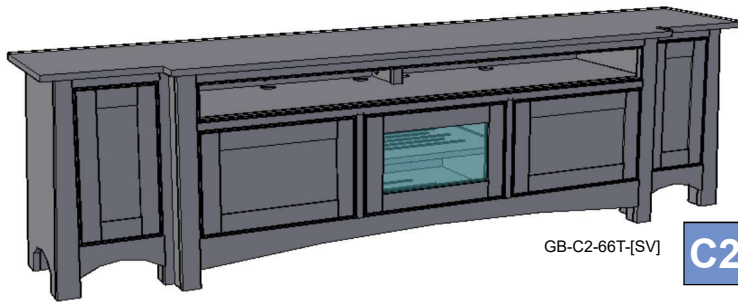

Hardware

DOOR DRAWER

Additional Media Shelf

QTY _____

GB-(C1-C4)-66T-[SV]

SPECIFICATIONS

Featuring:

- Excellent ventilation in the console floor, backs and shelves.
- Smart holes & cut-outs for easy wire management throughout.
- Three prong power harness.
- Adjustable, VENTED shelves.