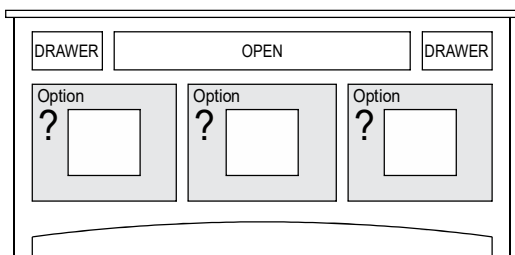

GA-(C1-C4)-{??T}-[SV]

Sierra Vista (Tall)

CUSTOMER:

_____

DATE:

P.O.

_____

C1

(Write selection on WHITE / GREY boxes)

C2

C3

C4

Option Selections:

Write selection on WHITE/GREY boxes

Wood Selection

_____

Finish

_____

Hardware

DOOR   DRAWER