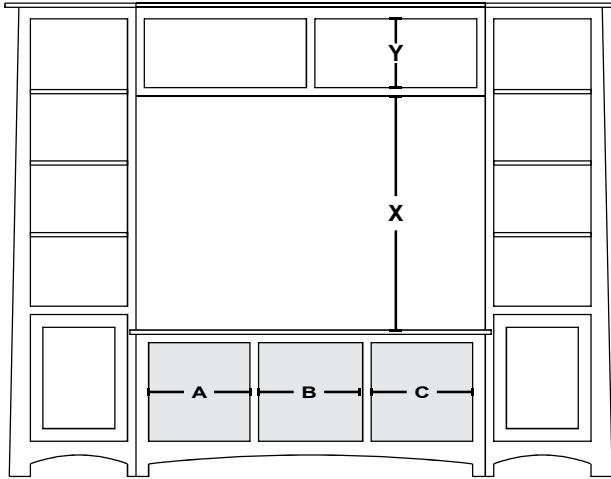

DOOR DRAWER

GA-(C1-C4)-{??T}-[SV]

SPECIFICATIONS

NOTE:

Upon request, we will change the vertical values (X & Y) as well as the horizontal values (A & B & C) for no additional charge.

The **CONSOLE & BOOKCASE** (width & height) may also be **REDUCED**.
Example: if a 64" console is needed, order the 66" unit and request the modification at no additional cost. Further modifications may be requested via quote.