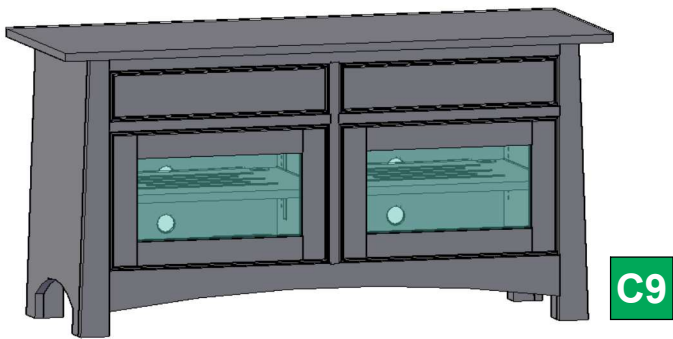

M-C9-48-[SV]

Upon request, we will change the horizontal values (A & B) as well as speaker area sizing for no additional charge.

The **CONSOLE** (width & height) may also be **REDUCED** (gratis) .
Further modifications may be requested via quote.

Sizing Info

CONSOLE DATA: [SV] [SHORT]		
	UNIT 48	UNIT 52
Width	48	52
Width (OA) (TOP)	50.25	54.25
Width (OA) BASE-MOLDING (APPROX)	50	54
Height	26	26
Depth (OA) (TOP)	19	19
Depth (OA) BASE-MOLDING (APPROX)	17.5	17.5
Depth (inside)	16.5	
[C7] Horz Space (L/R)	20.25	22.25
[C7] Vert Space (Door)	17.5	17.5
[C7] Drawer Width (inside) (L/R)	18.1875	20.1875
[C8] Horz Space (L/R)	20.25	22.25
[C8] Vert Space (Door)	12	12
[C8] Horz Space (Soundbar)	42	46
[C8] Vert Space (Soundbar)	4	4
[C9] Horz Space (L/R)	20.25	22.25
[C9] Vert Space (Door)	12	12
[C9] Horz Space (Drawer)	20.25	22.25
[C9] Vert Space (Drawer)	4	4
[C9] Drawer Width (inside) (approx)	19.4375	21.4375
[C9] Drawer Height (inside) (approx)	2	2
Drawer Depth (inside)	15	15