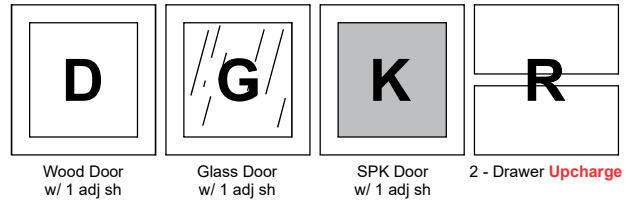

GA-(C1-C4)-{??}-[SV]

Sierra Vista (Short)

CUSTOMER:

DATE:

P.O.

Option Selections:

(Write selection on WHITE / GREY boxes)

Option Selections: