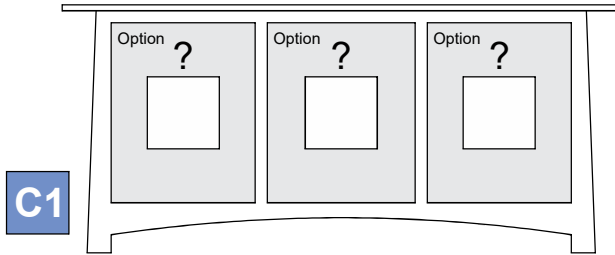

M-(C1-C4)-{??T}-[SV]

Sierra Vista (Tall)

CUSTOMER:

DATE:

P.O.

M-C2-66T-[SV]
(C2 config)

- 62" M-62T-[SV]
- 66" M-66T-[SV]
- 70" M-70T-[SV]

C1