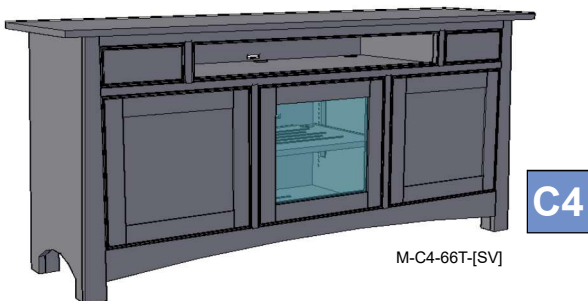

M-C3-66T-[SV]

M-C4-66T-[SV]

Featuring:

- -Excellent ventilation in the console floor, backs and shelves.
- -Smart holes & cut-outs for easy wire management throughout.
- -Three prong power harness.
- -Adjustable, VENTED shelves.

Sizing Info

CONSOLE DATA: [SV] [TALL]			
	UNIT 62	UNIT 66	UNIT 70
Width	62	66	70
Width (OA) (TOP)	65.75	69.75	73.75
Width (OA) BASE-MOLDING (APPROX)	62	66	66
Height	31	31	31
Depth (OA) (TOP)	19	19	19
Depth (OA) BASE-MOLDING (APPROX)	17.5	17.5	17.5
Depth (inside)	16.1875		
[C1] Horz Space (L/R)	17.6875	19	20.3125
[C1] Horz Space (M)	17.625	19	20.375
[C1] Vert Space (Door)	22.5	22.5	22.5
[C1] Vert Space (MSK)	6.5	6.5	6.5
[C1] Drawer Width (inside) (L/R)	15.625	16.9375	18.25
[C1] Drawer Width (inside) (M)	15.5625	16.9375	18.3125
[C1] Drawer Height (inside) (approx)	5	5	5
[C2] Horz Space (L/R)	17.6875	19	20.3125
[C2] Horz Space (M)	17.625	19	20.375
[C2] Vert Space (Door)	17	17	17
[C2] Vert Space (Open/Top)	4	4	4
[C2] Horz Space (Open/Top)	56	60	64
[C2] Drawer Width (inside) (L/R)	15.625	16.9375	18.25
[C2] Drawer Width (inside) (M)	15.5625	16.9375	18.3125
[C2] Drawer Height (inside) (approx)	6	6	6
[C3] Horz Space (SoundBar)		37	37
[C3] Horz Space (media)		37	37
[C3] Horz Space (L/R)		13	15
[C3] Vert Space (SoundBar)		4	4
[C3] Vert Space (media)		17	17
[C3] Vert Space (L/R)		22.5	22.5
[C3] SoundBar Depth		6	6
[C3] Drawer Width (inside)		7.9375	9.9375
[C3] Drawer Height (inside) (approx)		6	6
[C4] Horz Space (L/R)	17.6875	19	20.3125
[C4] Horz Space (M)	17.625	19	20.375
[C4] Vert Space (Door)	17	17	17
[C4] Vert Space (Open/Top)	4	4	4
[C4] Horz Space (Open/Top)	37	37	37
[C4] Drawer Width (inside) (approx)(L/R-top)	5.9375	7.9375	9.9375
[C4] Drawer Height (inside) (approx)(top)	2	2	2
[C4] Drawer Height (inside) (approx)	6	6	6
Drawer Depth (inside)	15	15	15

Upon request, we will change the horizontal values (A & B & C) as well as speaker area sizing for no additional charge.