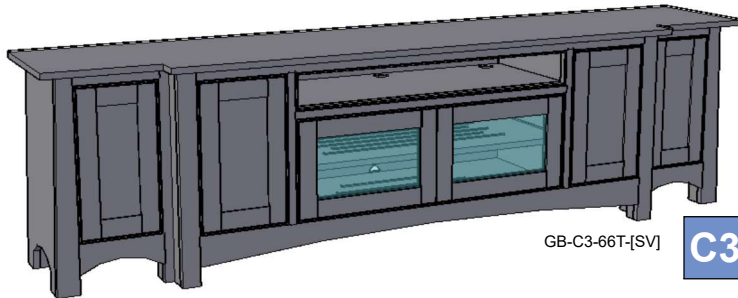

Hardware

DOOR DRAWER

Additional Media Shelf

QTY _____

GB-(C1-C4)-66T-[SV]

SPECIFICATIONS

Featuring:

- Excellent ventilation in the console floor, backs and shelves.
- Smart holes & cut-outs for easy wire management throughout.
- Three prong power harness.
- Adjustable, VENTED shelves.