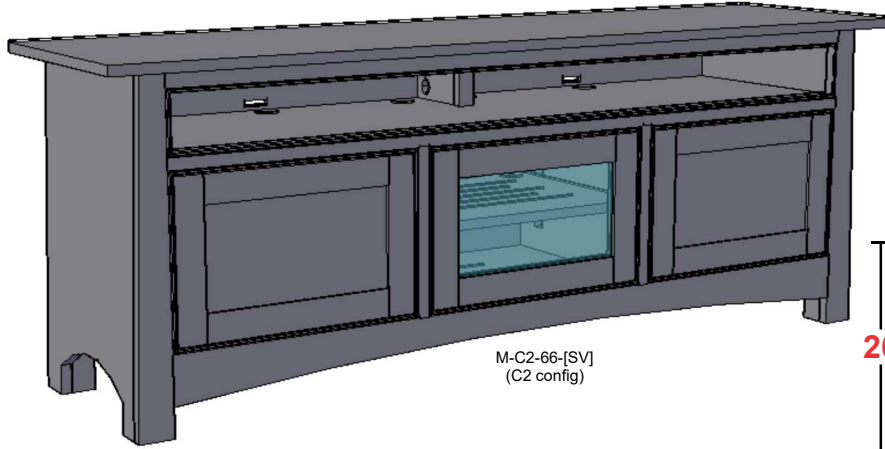

M-(C1-C4)-{??}-[SV]

Sierra Vista

(Short)

CUSTOMER:

DATE:

P.O.

M-C2-66-[SV]
(C2 config)

62" M-62-[SV]
 66" M-66-[SV]
 70" M-70-[SV]