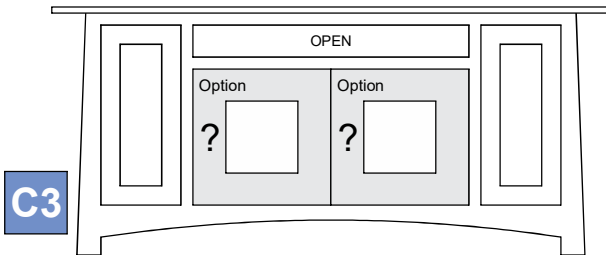

M-(C1-C4)-{??T}-[SV]

Sierra Vista (Tall)

CUSTOMER:

DATE:

P.O.

- ☐ 62" M-62T-[SV]
- ☐ 66" M-66T-[SV]
- ☐ 70" M-70T-[SV]

C1

(Write selection on WHITE / GREY boxes)

D	G	K	
Wood Door w/ 1 adj sh	Glass Door w/ 1 adj sh	SPK Door w/ 1 adj sh	R
			3 - Drawer Upcharge

C2

C3

C4

Option Selections:

Write selection on
WHITE/GREY boxes

Wood Selection

Finish

Hardware

DOOR DRAWER

☐ Additional Media Shelf

QTY