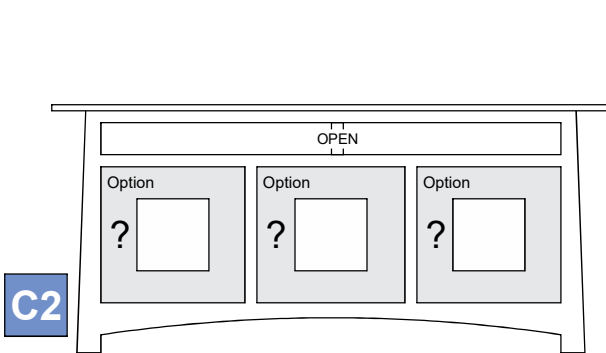

M-(C1-C4)-{??T}-[SV]

Sierra Vista (Tall)

CUSTOMER:

DATE:

P.O.

- ☐ 62" M-62T-[SV]
- ☐ 66" M-66T-[SV]
- ☐ 70" M-70T-[SV]

C1

(Write selection on WHITE / GREY boxes)

D	G	K	
Wood Door w/ 1 adj sh	Glass Door w/ 1 adj sh	SPK Door w/ 1 adj sh	R
			3 - Drawer Upcharge

C2

C3

C4

Option Selections:

Write selection on
WHITE/GREY boxes

Wood Selection

Finish

Hardware

DOOR DRAWER

☐ Additional Media Shelf

QTY