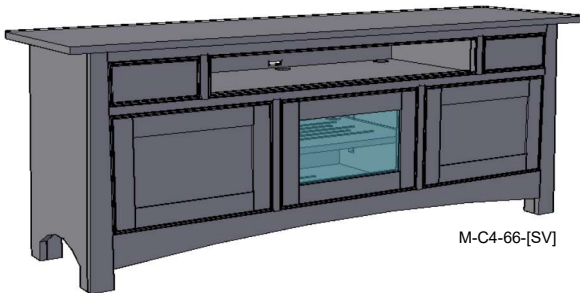

C3

M-C3-66-[SV]

C4

M-C4-66-[SV]

Featuring:

- Excellent ventilation in the console floor, backs and shelves.
- Smart holes & cut-outs for easy wire management throughout.
- Three prong power harness.
- Adjustable, VENTED shelves.