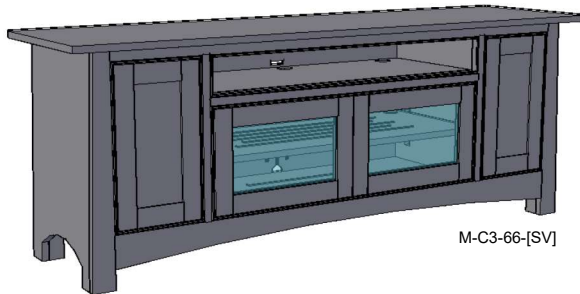

C3

M-C3-66-[SV]

C4

M-C4-66-[SV]

Featuring:

- Excellent ventilation in the console floor, backs and shelves.
- Smart holes & cut-outs for easy wire management throughout.
- Three prong power harness.
- Adjustable, VENTED shelves.