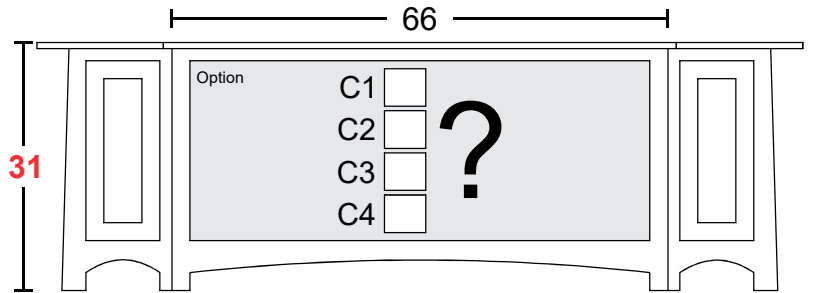

GB-C2-66T-[SV]
(C2 config)

(Write selection on WHITE / GREY boxes)

D	G	K	R
Wood Door w/ 1 adj sh	Glass Door w/ 1 adj sh	SPK Door w/ 1 adj sh	3 - Drawer Upcharge