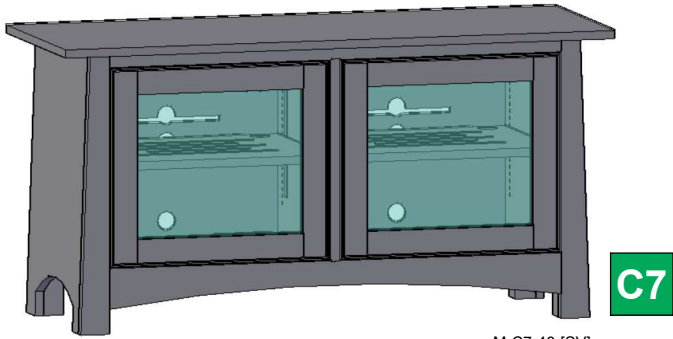

M-(C7-C9)-{??}-[SV]

SPECIFICATIONS

Featuring:

- Excellent ventilation in the console floor, backs and shelves.
- Smart holes & cut-outs for easy wire management throughout.
- Three prong power harness.
- Adjustable, VENTED shelves.