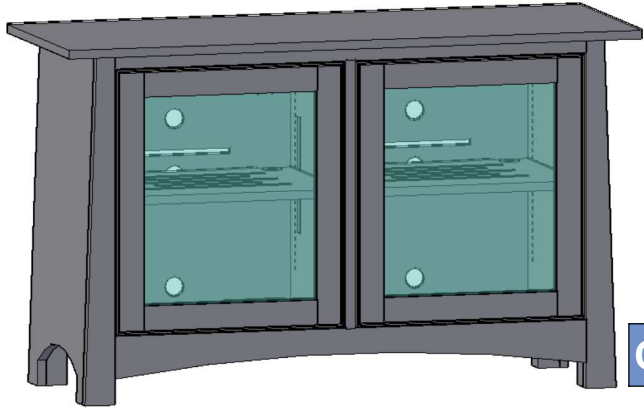

- Excellent ventilation in the console floor, backs and shelves.
- Smart holes & cut-outs for easy wire management throughout.
- Three prong power harness.
- Adjustable, VENTED shelves.

C7

M-C7-48T-[SV]