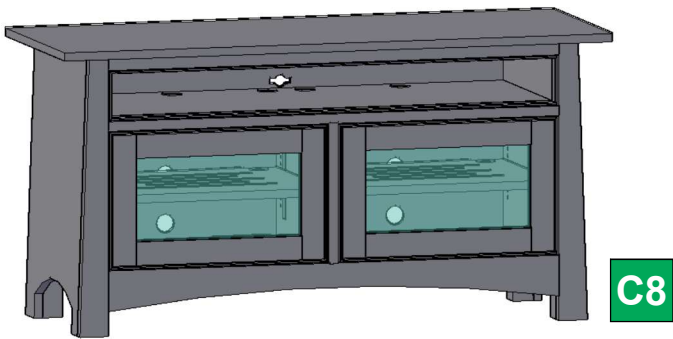

M-C8-48-[SV]