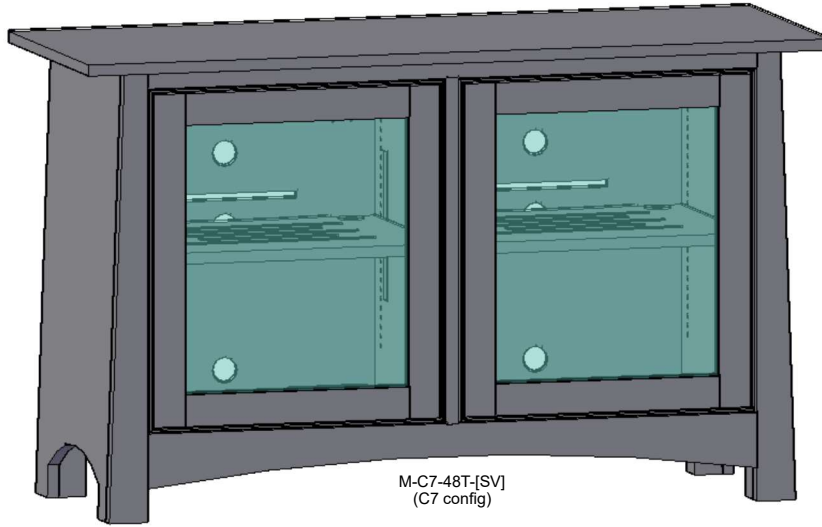

M-(C7-C9)-{??T}-[SV]

Sierra Vista (Tall)

CUSTOMER:

DATE: P.O.

Choose Size

☐ 48" M-48T-[SV]
☐ 52" M-52T-[SV]

31

Option

C1 ☐

C2 ☐

C3 ☐

C4 ☐

?

Option ?

Option ?

C7

(Write selection on WHITE / GREY boxes)

D **G** **K** **R**

Wood Door w/ 1 adj sh   Glass Door w/ 1 adj sh   SPK Door w/ 1 adj sh   3 - Drawer Upcharge

Option Selections:

Write selection on WHITE/GREY boxes

OPEN

Option ?

Option ?

C8

D

Wood Door w/ 1 adj sh

G

Glass Door w/ 1 adj sh

K

SPK Door w/ 1 adj sh

R

2 - Drawer Upcharge

DRAWER   DRAWER

Option ?

Option ?

C9

Wood Selection

Finish

Hardware

DOOR   DRAWER

☐ Additional Media Shelf

QTY