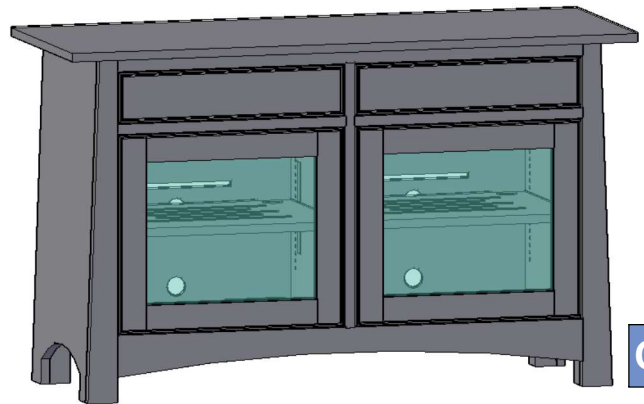

C9

M-C9-48T-[SV]

Upon request, we will change the horizontal values (A & B) as well as speaker area sizing for no additional charge.