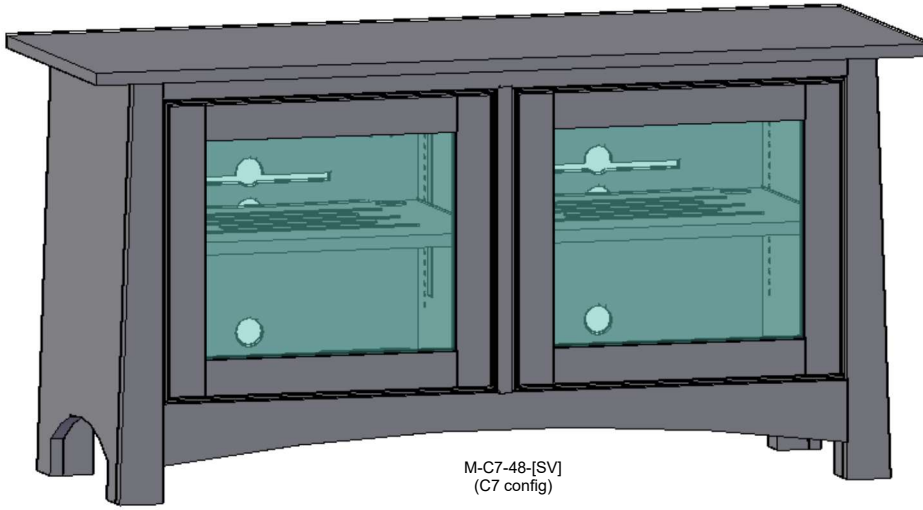

M-(C7-C9)-{??}-[SV]

Sierra Vista

(Short)

CUSTOMER:

DATE:

P.O.

Choose Size

48" M-48-[SV]
 52" M-52-[SV]