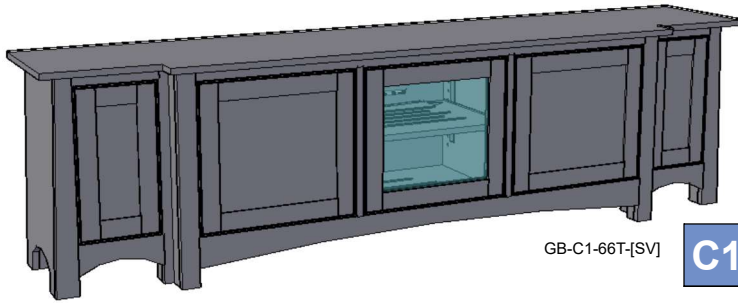

Hardware

DOOR DRAWER

Additional Media Shelf

QTY _____

GB-(C1-C4)-66T-[SV]

SPECIFICATIONS

Featuring:

- Excellent ventilation in the console floor, backs and shelves.
- Smart holes & cut-outs for easy wire management throughout.
- Three prong power harness.
- Adjustable, VENTED shelves.