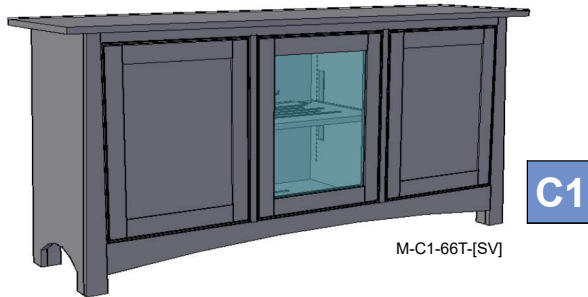

M-(C1-C4)-{??T}-[SV]

SPECIFICATIONS