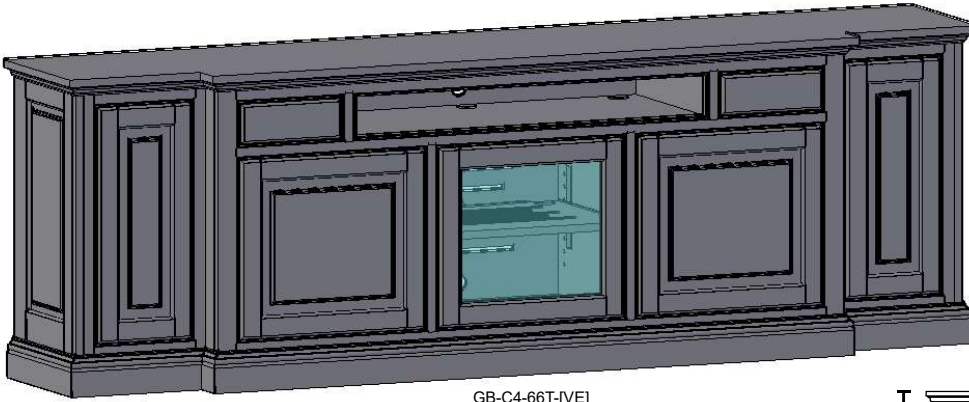

GB-(C1-C4)-66T-[VE]

Vernalis

CUSTOMER:

DATE: P.O.

____	____

GB-C4-66T-[VE]
(C4 config)