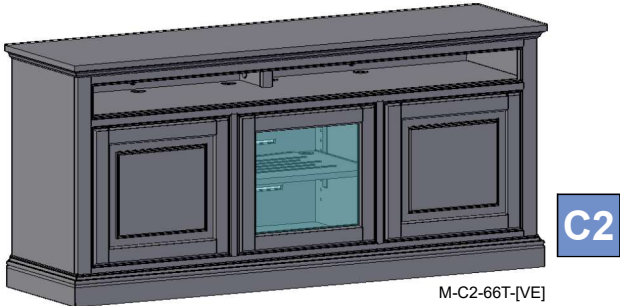

M-(C1-C4)-{??T}-[VE]

SPECIFICATIONS