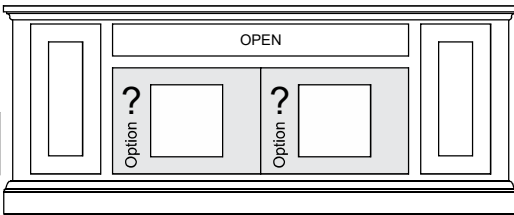

GA-(C1-C4)-{??}-[VE]

Vernalis

(Short)

CUSTOMER:

DATE: P.O.

C1

Option Selections:

(Write selection on WHITE / GREY boxes)

D	G	K	R
Wood Door w/ 1 adj sh	Glass Door w/ 1 adj sh	SPK Door w/ 1 adj sh	2 - Drawer Upgrade

C2

C3

C4

Option Selections:

Write selection on WHITE/GREY boxes

D

Wood Door
w/ 1 adj sh

G

Glass Door
w/ 1 adj sh

K

SPK Door
w/ 1 adj sh

R

2 - Drawer Upgrade

Wood Selection

Finish

Hardware

DOOR	DRAWER

☐ Additional Media Shelf
QTY

LED Lights

☐ QTY

Additional Wood Shelves

☐ QTY

Glass Shelves
(Specify location / QTY)

☐ QTY