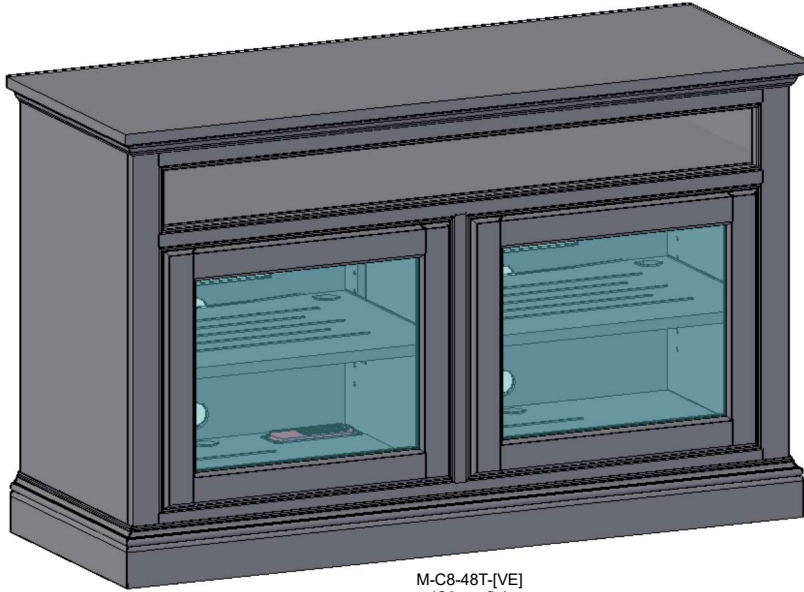

M-(C7-C8)-{??T}-[VE]

Vernalis

(Tall)

CUSTOMER:

DATE: P.O.

M-C8-48T-[VE]
(C8 config)

Choose a size:

☐ 48" M-48T-[VE]
☐ 52" M-52T-[VE]

Option

C7 ☐

C8 ☐

C9 ☐

?

31

C7

Option ?

Option ?

(Write selection on WHITE / GREY boxes)

☐ **D** Wood Door w/ 1 adj sh
☐ **G** Glass Door w/ 1 adj sh
☐ **K** SPK Door w/ 1 adj sh
☐ **R** 3 - Drawer **Upcharge**

C8

OPEN

Option ?

Option ?

Option Selections:

Write selection on WHITE/GREY boxes

☐ **D**

Wood Door w/ 1 adj sh

☐ **G**

Glass Door w/ 1 adj sh

☐ **K**

SPK Door w/ 1 adj sh

☐ **R**

2 - Drawer **Upcharge**

Wood Selection

Finish

Hardware

DOOR DRAWER

Paneled Ends