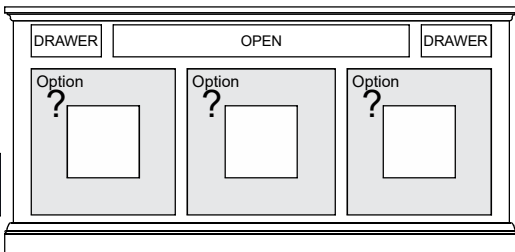

M-(C1-C4)-{??T}-[VE]

Vernalis

(Tall)

CUSTOMER:

DATE: P.O.

Choose a size:

☐ 62" M-62T-[VE]
☐ 66" M-66T-[VE]
☐ 70" M-70T-[VE]

Option

C1	☐	?
C2	☐	
C3	☐	
C4	☐	

31

C1

Option Selections:

(Write selection on WHITE / GREY boxes)

D	G	K	R
Wood Door w/ 1 adj sh	Glass Door w/ 1 adj sh	SPK Door w/ 1 adj sh	3 - Drawer Upcharge

C2

Option Selections:

Write selection on WHITE/GREY boxes

D

Wood Door
w/ 1 adj sh

G

Glass Door
w/ 1 adj sh

K

SPK Door
w/ 1 adj sh

R

2 - Drawer **Upcharge**

Wood Selection

Finish

Hardware

____	____

DOOR DRAWER

Paneled Ends

C3

C4

☐ Additional Media Shelf

QTY