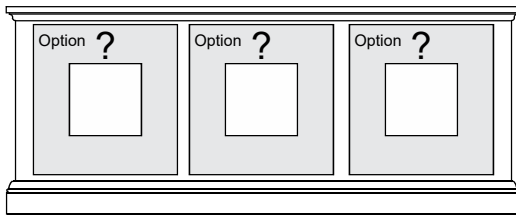

GA-(C1-C4)-{??}-[VE]

Vernalis

(Short)

CUSTOMER:

DATE: P.O.

C1

Option Selections:

(Write selection on WHITE / GREY boxes)

D	G	K	R
Wood Door w/ 1 adj sh	Glass Door w/ 1 adj sh	SPK Door w/ 1 adj sh	2 - Drawer Upgrade

C2

C3

C4

Option Selections:

Write selection on WHITE/GREY boxes

D

Wood Door
w/ 1 adj sh

G

Glass Door
w/ 1 adj sh

K

SPK Door
w/ 1 adj sh

R

2 - Drawer Upgrade

Wood Selection

Finish

Hardware

DOOR	DRAWER

☐ Additional Media Shelf
QTY

LED Lights

☐ QTY

Additional Wood Shelves

☐ QTY

Glass Shelves
(Specify location / QTY)

☐ QTY