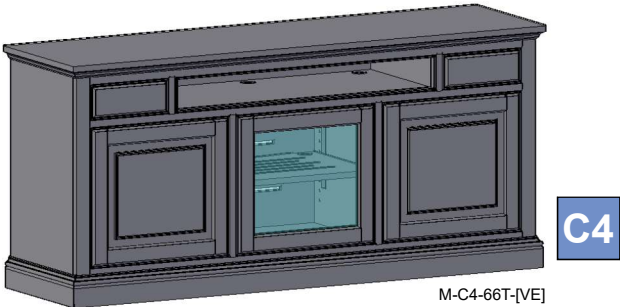

M-(C1-C4)-{??T}-[VE]

SPECIFICATIONS