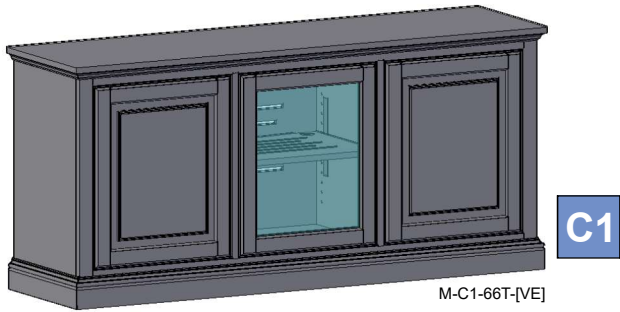

M-(C1-C4)-{??T}-[VE]

SPECIFICATIONS