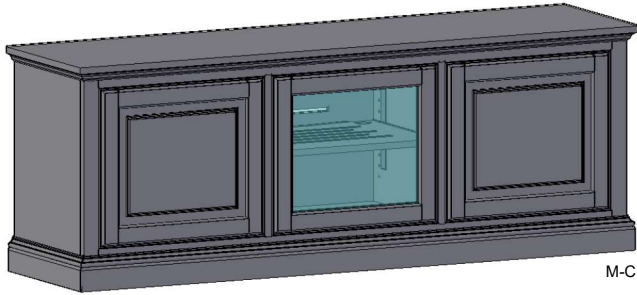

M-(C1-C4)-{??}-[VE]

SPECIFICATIONS

C1