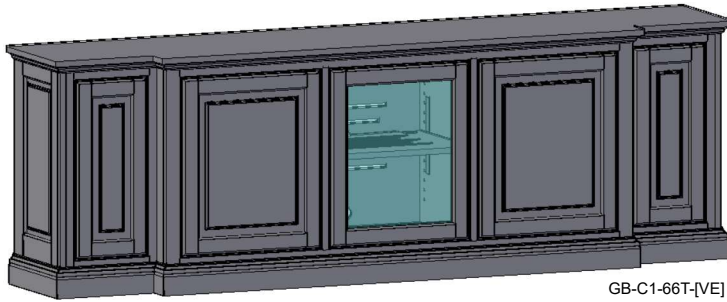

C3

C4

GB-(C1-C4)-66T-[VE]

SPECIFICATIONS

Featuring:

- Excellent ventilation in the console floor, backs and shelves.
- Smart holes & cut-outs for easy wire management throughout.
- Three prong power harness.
- Adjustable, VENTED shelves.