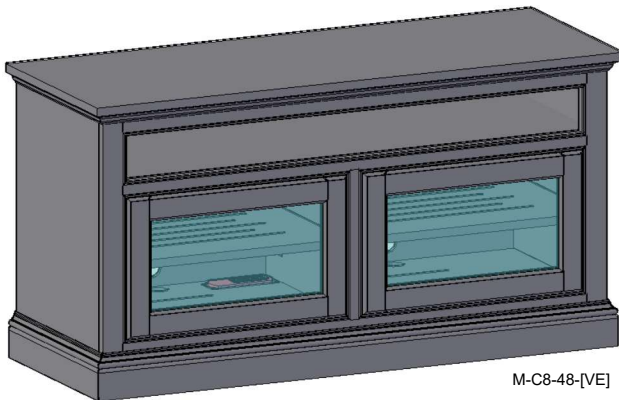

C8

M-C8-48-[VE]