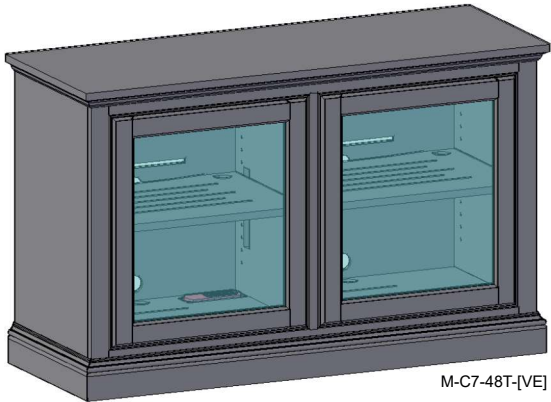

M-(C7-C9)-{??T}-[VE]

SPECIFICATIONS

C7

M-C7-48T-[VE]

Featuring:

- -Excellent ventilation in the console floor, backs and shelves.
- -Smart holes & cut-outs for easy wire management throughout.
- -Three prong power harness.
- -Adjustable, VENTED shelves.