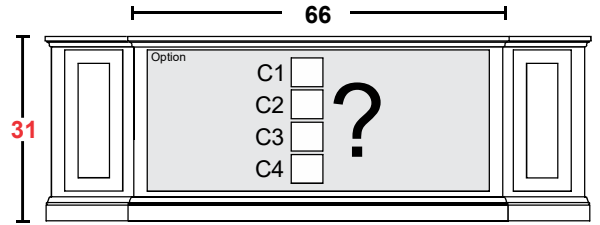

GB-(C1-C4)-66T-[VE]

Vernalis

CUSTOMER:

DATE: P.O.

____	____

C1

(Write selection on WHITE / GREY boxes)

D	G	K	R
Wood Door w/ 1 adj sh	Glass Door w/ 1 adj sh	SPK Door w/ 1 adj sh	3 - Drawer Upcharge

C2

Option Selections:

Write selection on WHITE/GREY boxes

Wood Selection

Finish

Hardware

____	____

DOOR DRAWER

☐ Additional Media Shelf

QTY

C3

C4