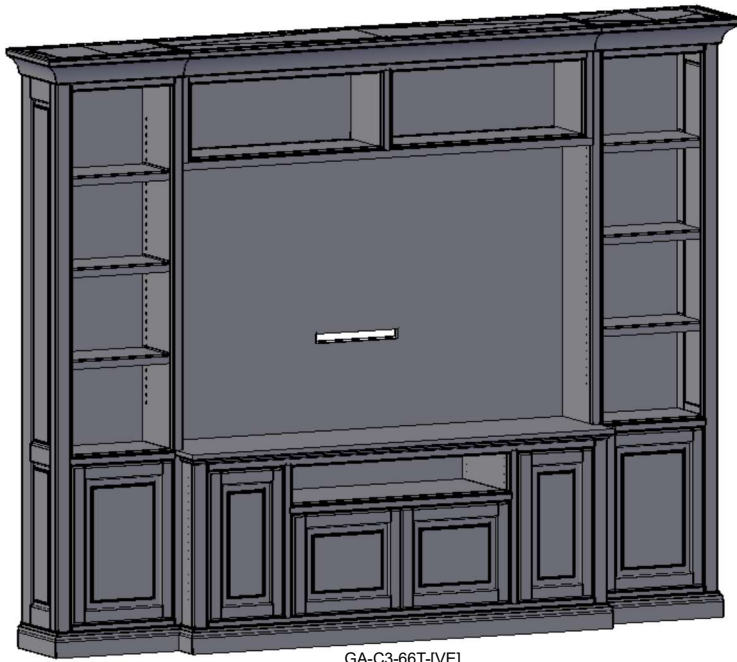

GA-(C1-C4)-{??T}-[VE]

Vernalis

(Tall)

CUSTOMER:

DATE: P.O.

GA-C3-66T-[VE]
(C3 config)