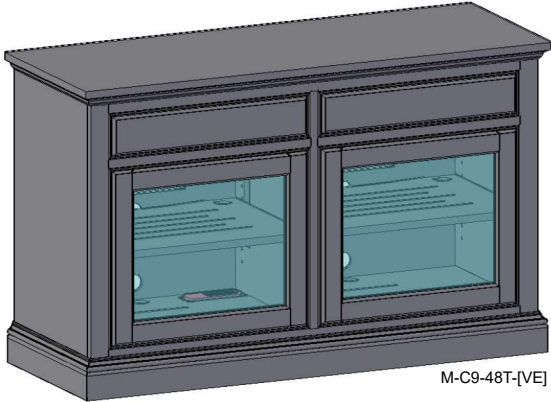

C9

M-C9-48T-[VE]

Sizing Info

CONSOLE DATA: [VE] [TALL]		
	UNIT 48	UNIT 52
Width	48	52
Width (OA) (TOP)	50.25	54.25
Width (OA) BASE-MOLDING (APPROX)	50	54
Height	31.0625	31.0625
Depth (OA) (TOP)	18.625	18.625
Depth (OA) BASE-MOLDING (APPROX)	18.5	18.5
Depth (inside)	16.5	
[C7] Horz Space (L/R)	21	23
[C7] Vert Space (Door)	23.0625	23.0625
[C7] Drawer Width (inside) (L/R)	18.9375	20.9375
[C8] Horz Space (L/R)	21	23
[C8] Vert Space (Door)	17.5625	17.5625
[C8] Horz Space (Soundbar)	43.5	47.5
[C8] Vert Space (Soundbar)	4	4
[C9] Horz Space (L/R)	21	23
[C9] Vert Space (Door)	17.5625	17.5625
[C9] Horz Space (Drawer)	21	23
[C9] Vert Space (Drawer)	4	4
[C9] Drawer Width (inside) (approx)	20.1875	22.1875
[C9] Drawer Height (inside) (approx)	2	2
Drawer Depth (inside)	15	15