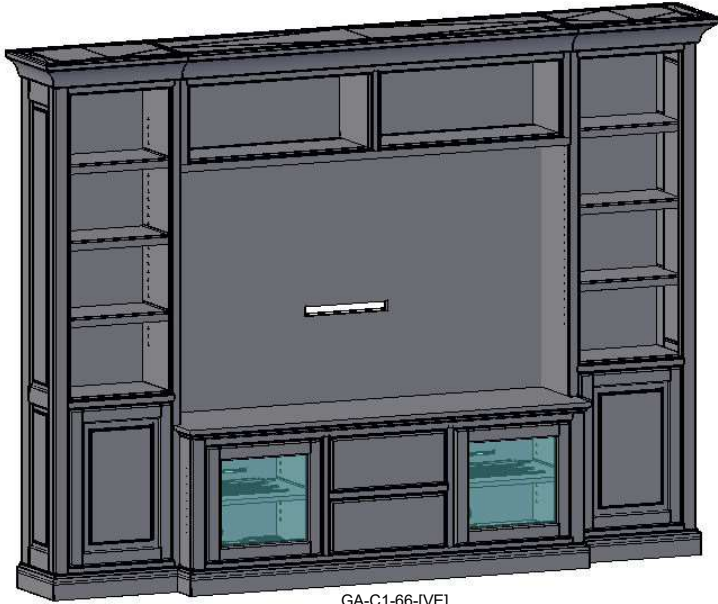

GA-(C1-C4)-{??}-[VE]

Vernalis

(Short)

CUSTOMER:

DATE: P.O.

GA-C1-66-[VE]
(C1 config)