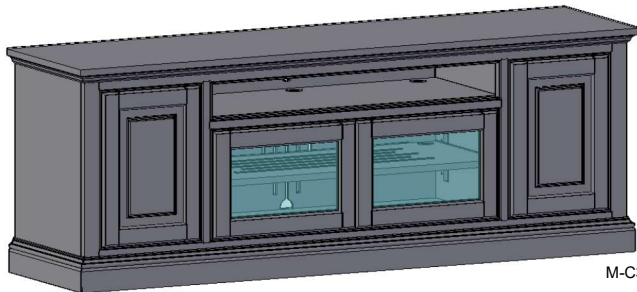

M-C2-66-[VE]

C3

M-C3-66-[VE]

C4

M-C4-66-[VE]

Featuring:

- Excellent ventilation in the console floor, backs and shelves.
- Smart holes & cut-outs for easy wire management throughout.
- Three prong power harness.
- Adjustable, VENTED shelves.