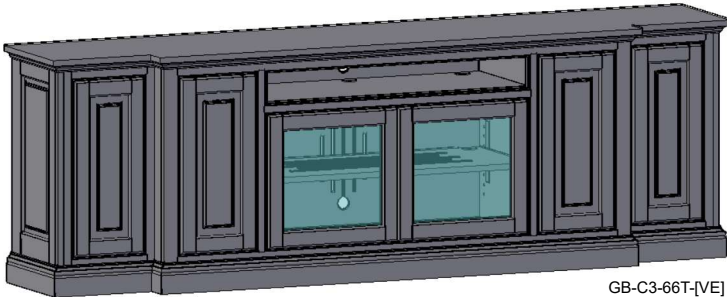

GB-C2-66T-[VE]

C3