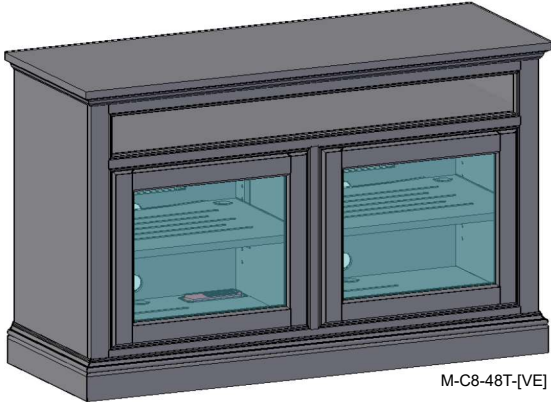

M-C7-48T-[VE]

Featuring:

- Excellent ventilation in the console floor, backs and shelves.
- Smart holes & cut-outs for easy wire management throughout.
- Three prong power harness.
- Adjustable, VENTED shelves.