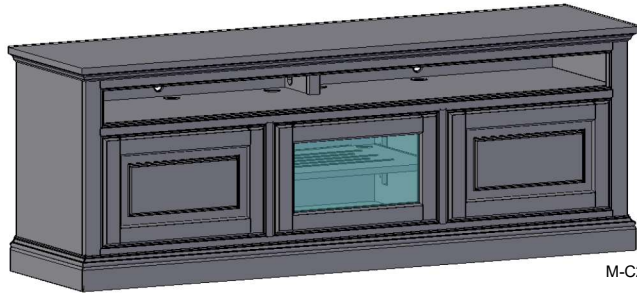

M-C1-66-[VE]

C2