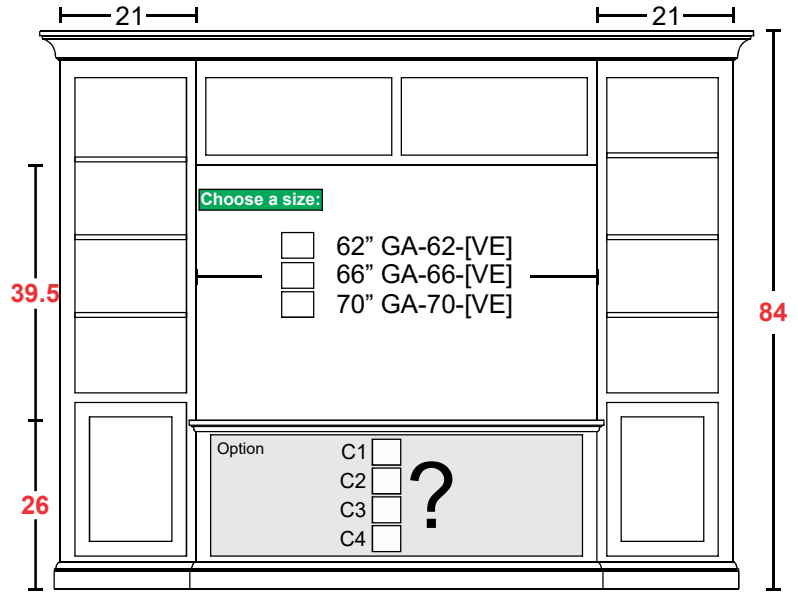

GA-(C1-C4)-{??}-[VE]

Vernalis

(Short)

CUSTOMER:

DATE: P.O.

C1

Option Selections:

(Write selection on WHITE / GREY boxes)

D	G	K	R
Wood Door w/ 1 adj sh	Glass Door w/ 1 adj sh	SPK Door w/ 1 adj sh	2 - Drawer Upgrade

C2

C3

C4

Option Selections:

Write selection on WHITE/GREY boxes

D

Wood Door
w/ 1 adj sh

G

Glass Door
w/ 1 adj sh

K

SPK Door
w/ 1 adj sh

R

2 - Drawer Upgrade

Wood Selection

Finish

Hardware

DOOR	DRAWER

☐ Additional Media Shelf
QTY

LED Lights

☐ QTY

Additional Wood Shelves

☐ QTY

Glass Shelves
(Specify location / QTY)

☐ QTY