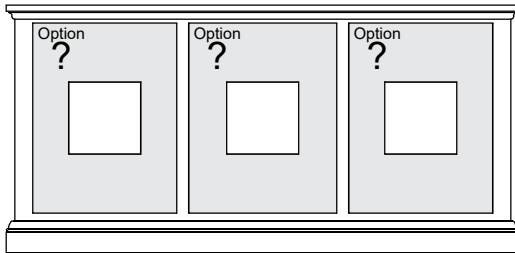

Option Selections:

(Write selection on WHITE / GREY boxes)

C1