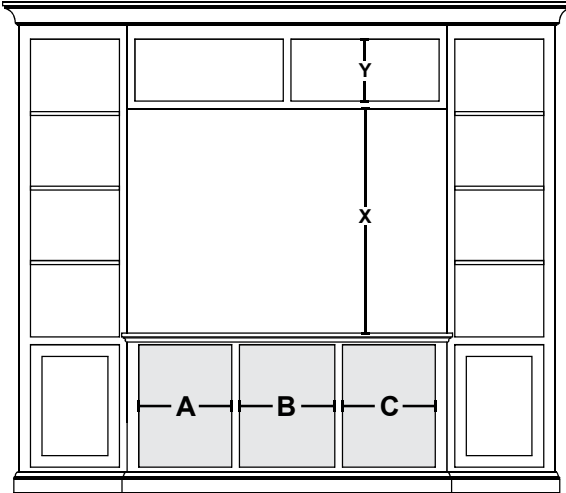

C3

C4

GA-(C1-C4)-{??T}-[VE]

SPECIFICATIONS

Sizing Info

NOTE:

Upon request, we will change the vertical values (X & Y) as well as the horizontal values (A & B & C) for no additional charge.

The **CONSOLE & BOOKCASE** (width & height) may also be **REDUCED**.
 Example: if a 64" console is needed, order the 66" unit and request the modification at no additional cost. Further modifications may be requested via quote.