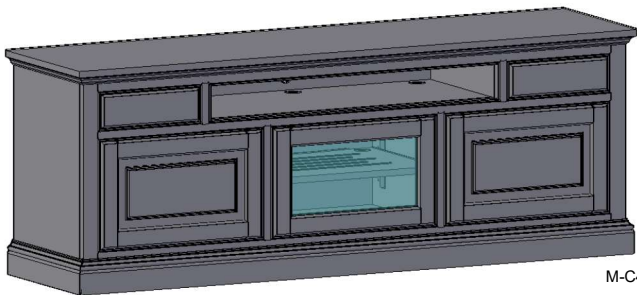

M-C2-66-[VE]

C3

M-C3-66-[VE]

C4

M-C4-66-[VE]

Featuring:

- Excellent ventilation in the console floor, backs and shelves.
- Smart holes & cut-outs for easy wire management throughout.
- Three prong power harness.
- Adjustable, VENTED shelves.