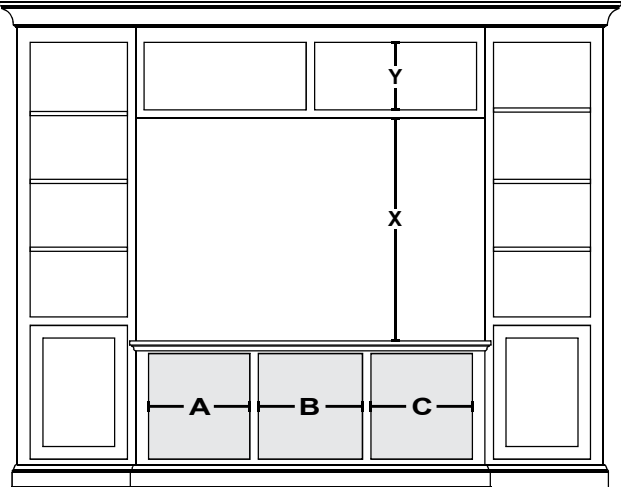

Glass Shelves
(Specify location / QTY)

QTY

GA-(C1-C4)-{??}-[VE]

SPECIFICATIONS

Sizing Info

NOTE:

Upon request, we will change the vertical values (X & Y) as well as the horizontal values (A & B & C) for no additional charge.