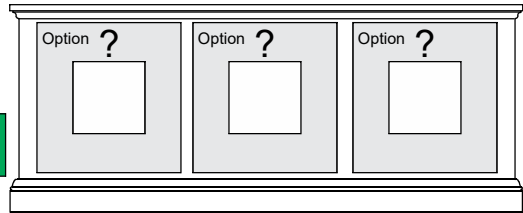

☐ 62" M-62-[VE]

☐ 66" M-66-[VE]

☐ 70" M-70-[VE]

Option

C1	☐
C2	☐
C3	☐
C4	☐

?

C1