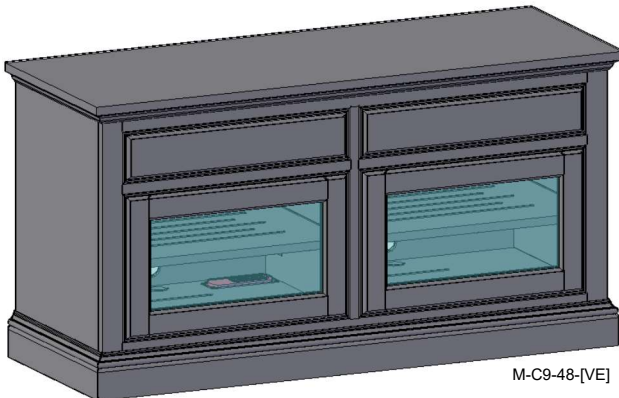

C9

M-C9-48-[VE]

Upon request, we will change the horizontal values (A & B) as well as speaker area sizing for no additional charge.

The **CONSOLE** (width & height) may also be **REDUCED** (gratis) .
Further modifications may be requested via quote.

Sizing Info

CONSOLE DATA: [VE] [SHORT]		
	UNIT 48	UNIT 52
Width	48	52
Width (OA) (TOP)	50.25	54.25
Width (OA) BASE-MOLDING (APPROX)	50	54
Height	26	26
Depth (OA) (TOP)	18.625	18.625
Depth (OA) BASE-MOLDING (APPROX)	18.5	18.5
Depth (inside)	16.5	
[C7] Horz Space (L/R)	21	23
[C7] Vert Space (Door)	18	18
[C7] Drawer Width (inside) (L/R)	18.9375	20.9375
[C8] Horz Space (L/R)	21	23
[C8] Vert Space (Door)	12.5	12.5
[C8] Horz Space (Soundbar)	43.5	47.5
[C8] Vert Space (Soundbar)	4	4
[C9] Horz Space (L/R)	21	23
[C9] Vert Space (Door)	12.5	12.5
[C9] Horz Space (Drawer)	21	23
[C9] Vert Space (Drawer)	4	4
[C9] Drawer Width (inside) (approx)	20.1875	22.1875
[C9] Drawer Height (inside) (approx)	2	2
Drawer Depth (inside)	15	15