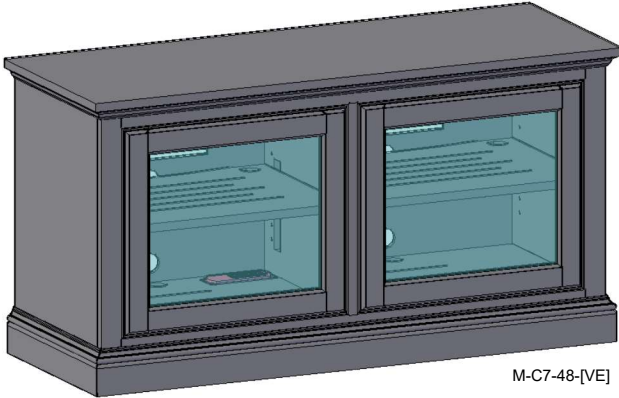

DOOR DRAWER

Paneled Ends

Additional Media Shelf

M-(C7-C9)-{??}-[VE]

SPECIFICATIONS

Featuring:

- Excellent ventilation in the console floor, backs and shelves.
- Smart holes & cut-outs for easy wire management throughout.
- Three prong power harness.
- Adjustable, VENTED shelves.