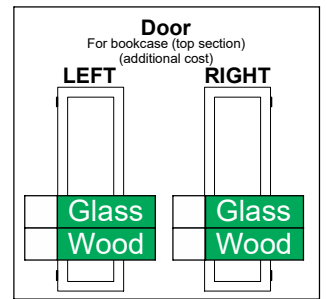

Hardware

DOOR	DRAWER

☐ Additional Media Shelf
QTY

LED Lights

☐ QTY

Additional Wood Shelves

☐ QTY

Glass Shelves
(Specify location / QTY)

☐ QTY