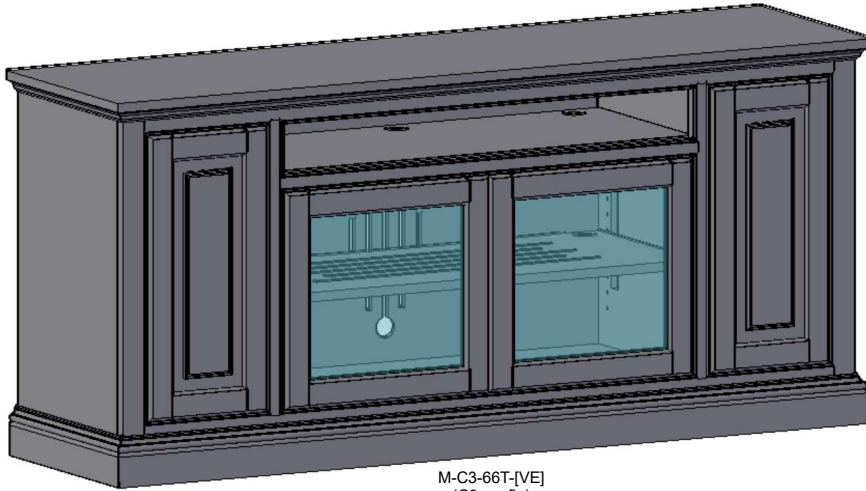

M-(C1-C4)-{??T}-[VE]

Vernalis

(Tall)

CUSTOMER:

DATE: P.O.

M-C3-66T-[VE]
(C3 config)

Choose a size:

62" M-62T-[VE]
 66" M-66T-[VE]
 70" M-70T-[VE]