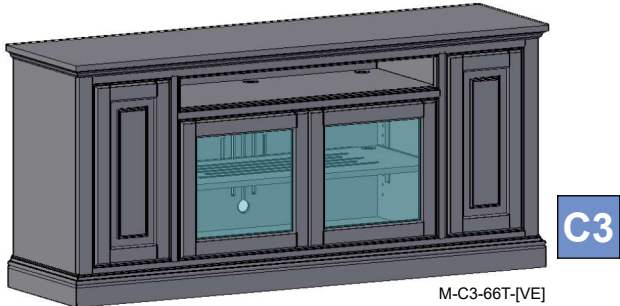

M-(C1-C4)-{??T}-[VE]

SPECIFICATIONS