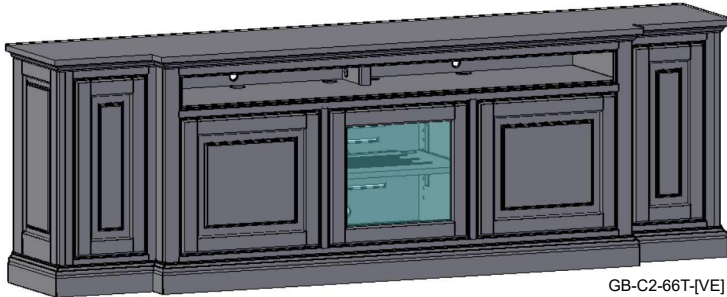

GB-C1-66T-[VE]

C2