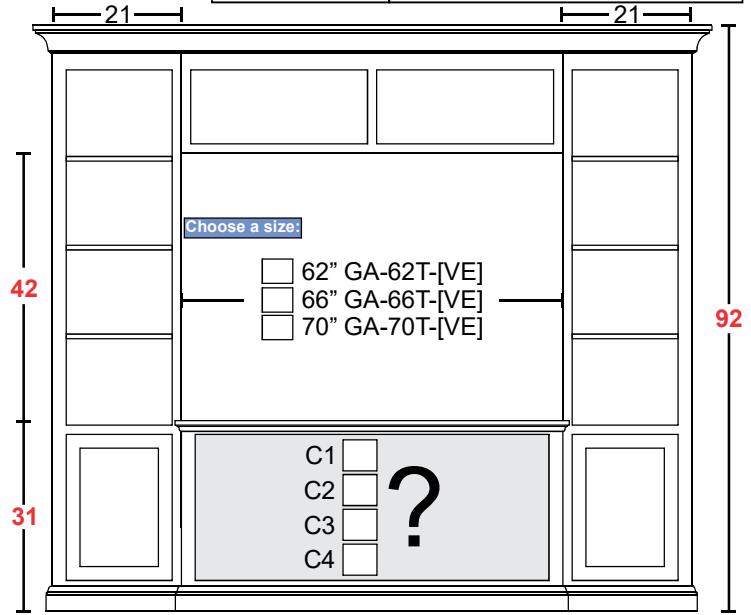

GA-(C1-C4)-{??T}-[VE]

Vernalis

(Tall)

CUSTOMER:

DATE: P.O.

Option Selections:

(Write selection on WHITE / GREY boxes)

C1

C2

Option Selections:

Write selection on WHITE/GREY boxes

Wood Selection

Finish

Hardware

DOOR DRAWER

C3

C4