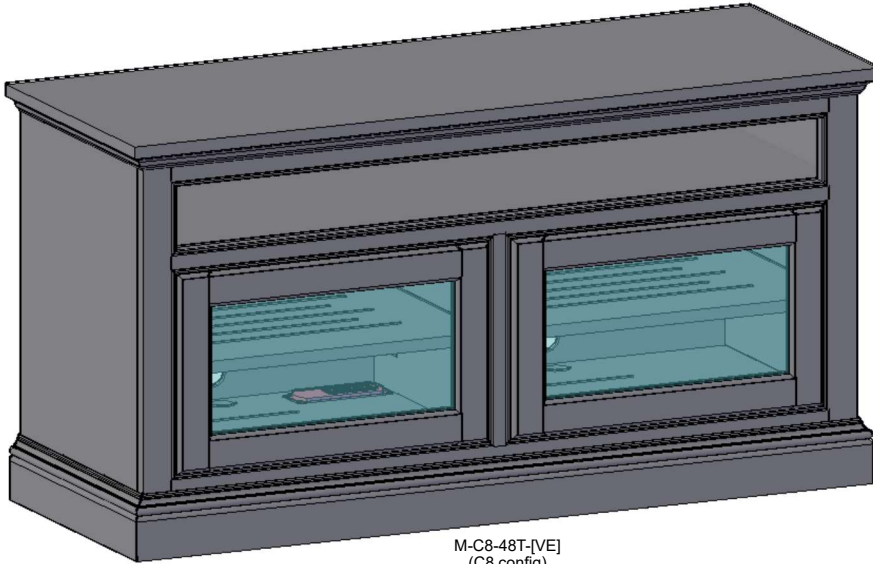

M-(C7-C9)-{??}-[VE]

Vernalis

(Short)

CUSTOMER:

DATE: P.O.

M-C8-48T-[VE]
(C8 config)