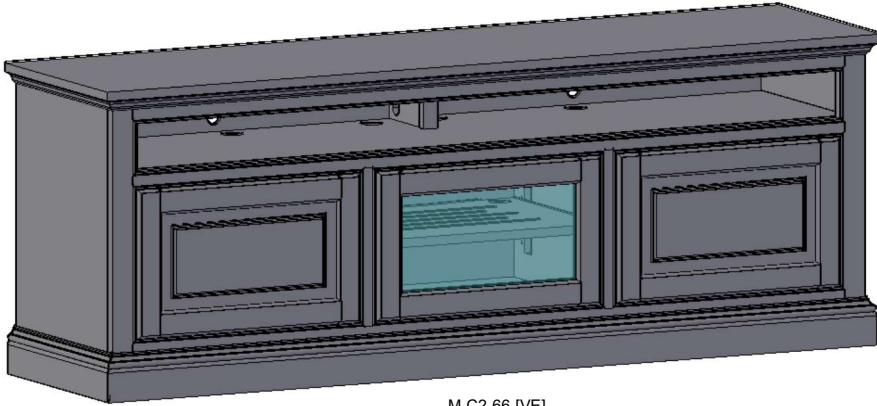

M-(C1-C4)-{??}-[VE]

Vernalis

(Short)

CUSTOMER:

DATE: P.O.

M-C2-66-[VE]
(C2 config)