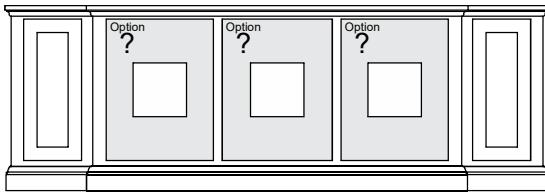

GB-(C1-C4)-66T-[VE]

Vernalis

CUSTOMER:

DATE: P.O.

____	____

C1

(Write selection on WHITE / GREY boxes)

D	G	K	R
Wood Door w/ 1 adj sh	Glass Door w/ 1 adj sh	SPK Door w/ 1 adj sh	3 - Drawer Upcharge

C2

Option Selections:

Write selection on WHITE/GREY boxes

Wood Selection

Finish

Hardware

____	____

DOOR DRAWER

☐ Additional Media Shelf

QTY

C3

C4