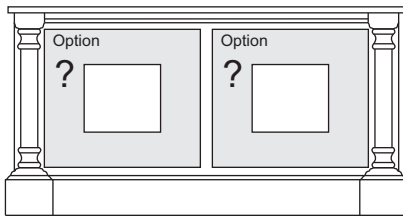

M-(C7-C9)-{??}-[EMP]

Empire

(Short)

CUSTOMER:

DATE:

P.O.

Choose a size:

☐ 48" M-48-[EMP]
☐ 52" M-52-[EMP]

C7

Option Selections:

(Write selection on WHITE / GREY boxes)

C8

Option Selections:

Write selection on
WHITE/GREY boxes

Wood Selection

Finish

Hardware

DOOR   DRAWER

Paneled Ends

C9