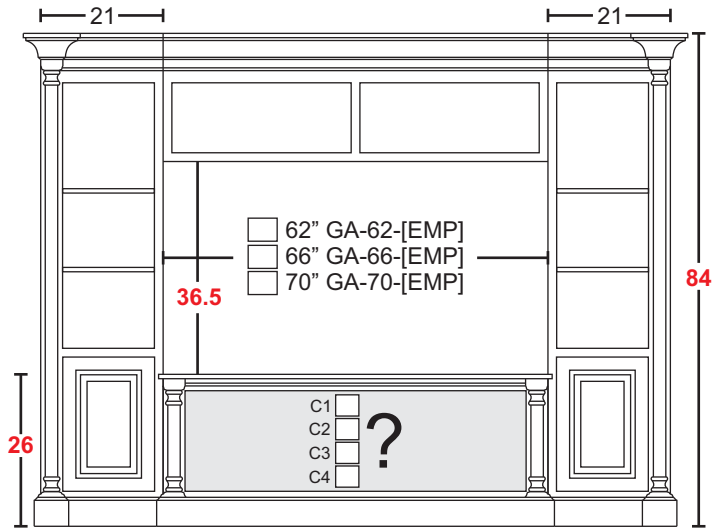

GA-(C1-C4)-{??}-[EMP]

Empire

(Short)

CUSTOMER: _____
DATE: _____ P.O. _____

C1

Option Selections:
(Write selection on WHITE / GREY boxes)

D	G	K	R
Wood Door w/ 1 adj sh	Glass Door w/ 1 adj sh	SPK Door w/ 1 adj sh	2 - Drawer Upgrade

C2

Option Selections:
Write selection on WHITE/GREY boxes

D
Wood Door w/ 1 adj sh

C3

G
Glass Door w/ 1 adj sh

C4

K
SPK Door w/ 1 adj sh

R
2 - Drawer Upgrade

Wood Selection

_____

Finish

_____

Hardware

_____

DOOR DRAWER

Pier Door
For bookcase (top section)
(additional cost)

LEFT RIGHT

Glass	Glass
Wood	Wood

☐ Additional Media Shelf
QTY _____

LED Lights

QTY _____

Additional Wood Shelves

QTY _____

Glass Shelves
(Specify location / QTY)

QTY _____