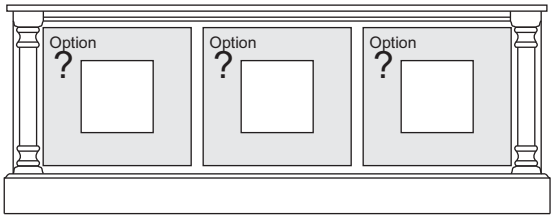

GA-(C1-C4)-{??}-[EMP]

Empire

(Short)

CUSTOMER: _____
DATE: _____ P.O. _____

C1

Option Selections:
(Write selection on WHITE / GREY boxes)

D	G	K	R
Wood Door w/ 1 adj sh	Glass Door w/ 1 adj sh	SPK Door w/ 1 adj sh	2 - Drawer Upgrade

C2

Option Selections:
Write selection on WHITE/GREY boxes

D
Wood Door w/ 1 adj sh

C3

G
Glass Door w/ 1 adj sh

C4

K
SPK Door w/ 1 adj sh

R
2 - Drawer Upgrade

Wood Selection

_____

Finish

_____

Hardware

_____

DOOR DRAWER

Pier Door
For bookcase (top section)
(additional cost)

LEFT RIGHT

Glass	Glass
Wood	Wood

☐ Additional Media Shelf
QTY _____

LED Lights

QTY _____

Additional Wood Shelves

QTY _____

Glass Shelves
(Specify location / QTY)

QTY _____