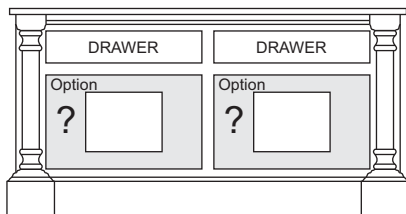

M-(C7-C9)-{??}-[EMP]

Empire

(Short)

CUSTOMER:

DATE:

P.O.

Choose a size:

☐ 48" M-48-[EMP]
☐ 52" M-52-[EMP]

C7

Option Selections:

(Write selection on WHITE / GREY boxes)

C8

Option Selections:

Write selection on
WHITE/GREY boxes

Wood Selection

Finish

Hardware

DOOR   DRAWER

Paneled Ends

C9