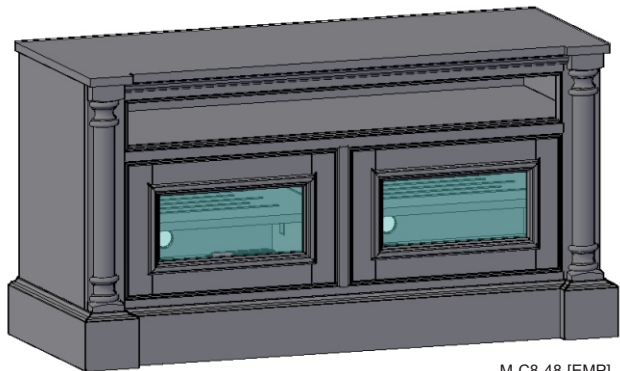

Upon request, we will change the horizontal values (A & B) as well as speaker area sizing for no additional charge.

The **CONSOLE** (width & height) may also be **REDUCED** (gratis) .
Further modifications may be requested via quote.