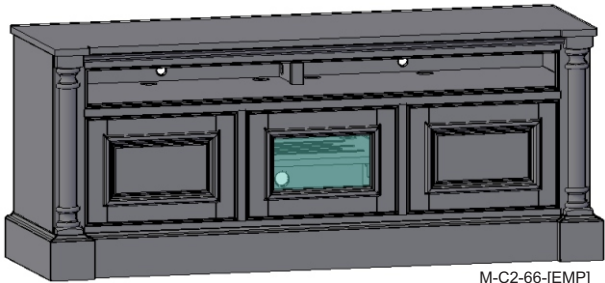

C2

M-C2-66-[EMP]