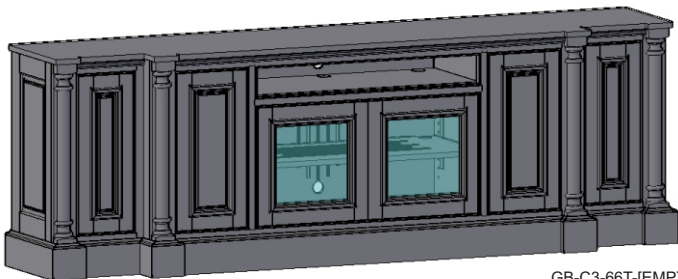

C3

GB-C3-66T-[EMP]