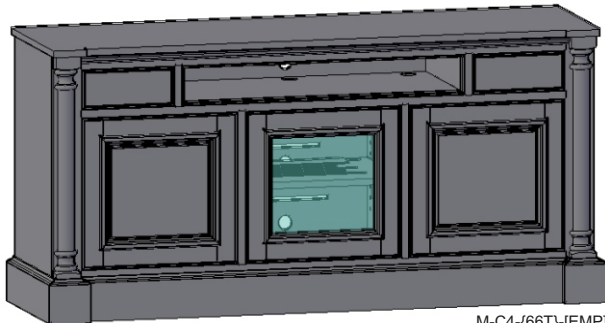

C4

M-C4-(66T)-[EMP]

Featuring:

- -Excellent ventilation in the console floor, backs and shelves.
- -Smart holes & cut-outs for easy wire management throughout.
- -Three prong power harness.
- -Adjustable, VENTED shelves.

Sizing Info

CONSOLE DATA: [EMP] [TALL]			
	UNIT 62	UNIT 66	UNIT 70
Width	62	66	70
Width (OA) (TOP)	62.75	66.75	70.75
Width (OA) BASE-MOLDING (APPROX)	64	68	68
Height	31.0625	31.0625	31.0625
Depth (OA) (TOP)	19.125	19.125	19.125
Depth (OA) BASE-MOLDING (APPROX)	18.5	18.5	18.5
Depth (inside)	16.5		
[C1] Horz Space (L/R)	17.1875	18.5	19.8125
[C1] Horz Space (M)	17.125	18.5	19.875
[C1] Vert Space (Door)	22.3125	22.3125	22.3125
[C1] Vert Space (MSK)	6.4375	6.4375	6.4375
[C1] Drawer Width (inside) (L/R)	15.125	16.4375	17.75
[C1] Drawer Width (inside) (M)	15.0625	16.4375	17.8125
[C1] Drawer Height (inside) (approx)	5	5	5
[C2] Horz Space (L/R)	17.1875	18.5	19.8125
[C2] Horz Space (M)	17.125	18.5	19.875
[C2] Vert Space (Door)	16.8125	16.8125	16.8125
[C2] Vert Space (Open/Top)	4	4	4
[C2] Horz Space (Open/Top)	54.5	58.5	62.5
[C2] Drawer Width (inside) (L/R)	15.125	16.4375	17.75
[C2] Drawer Width (inside) (M)	15.0625	16.4375	17.8125
[C2] Drawer Height (inside) (approx)	6	6	6
[C3] Horz Space (SoundBar)		34	37
[C3] Horz Space (media)		34	37
[C3] Horz Space (L/R)		14.5	15
[C3] Vert Space (SoundBar)		4	4
[C3] Vert Space (media)		16.8125	16.8125
[C3] Vert Space (L/R)		22.3125	22.3125
[C3] SoundBar Depth		6	6
[C3] Drawer Width (inside)		8.6875	9.1875
[C3] Drawer Height (inside) (approx)		6	6
[C4] Horz Space (L/R)	17.1875	18.5	19.8125
[C4] Horz Space (M)	17.125	18.5	19.875
[C4] Vert Space (Door)	16.8125	16.8125	16.8125
[C4] Vert Space (Open/Top)	4	4	4
[C4] Horz Space (Open/Top)	37	37	37
[C4] Drawer Width (inside) (approx)(L/R-top)	5.1875	7.1875	9.1875
[C4] Drawer Height (inside) (approx)(top)	2	2	2
[C4] Drawer Height (inside) (approx)	6	6	6
Drawer Depth (inside)	15	15	15

Upon request, we will change the horizontal values (A & B & C) as well as speaker area sizing for no additional charge.