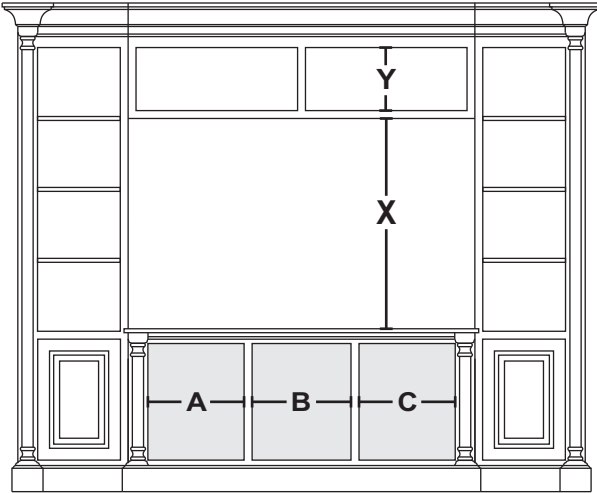

QTY

GA-(C1-C4)-{??T}-[EMP]

SPECIFICATIONS

Sizing Info

NOTE:

Upon request, we will change the vertical values (X & Y) as well as the horizontal values (A & B & C) for no additional charge.

The **CONSOLE & BOOKCASE** (width & height) may also be **REDUCED**.
 Example: if a 64" console is needed, order the 66" unit and request the modification at no additional cost. Further modifications may be requested via quote.