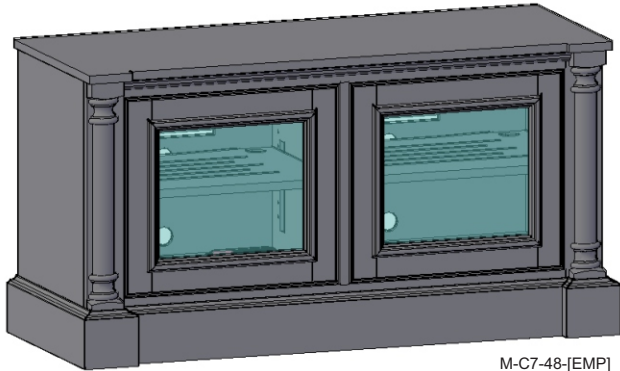

M-(C7-C9)-{??}-[EMP]

SPECIFICATIONS

C7

M-C7-48-[EMP]

Featuring:

- -Excellent ventilation in the console floor, backs and shelves.
- -Smart holes & cut-outs for easy wire management throughout.
- -Three prong power harness.
- -Adjustable, VENTED shelves.

Upon request, we will change the horizontal values (A & B) as well as speaker area sizing for no additional charge.