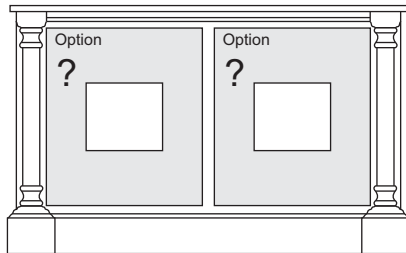

M-(C7-C9)-{??T}-[EMP]

Empire

(Tall)

CUSTOMER:

DATE: P.O.

Choose a size:

☐ 48" M-48T-[EMP]
☐ 52" M-52T-[EMP]

C7

(Write selection on WHITE / GREY boxes)

D	G	K	R

3 - Drawer Upgrade

C8

Option Selections:

Write selection on WHITE/GREY boxes

D

Wood Door
w/ 1 adj sh

G

Glass Door
w/ 1 adj sh

K

SPK Door
w/ 1 adj sh

R

2 - Drawer

Wood Selection

Hardware

DOOR DRAWER

Finish

Paneled Ends

C9

☐ Additional Media Shelf
QTY