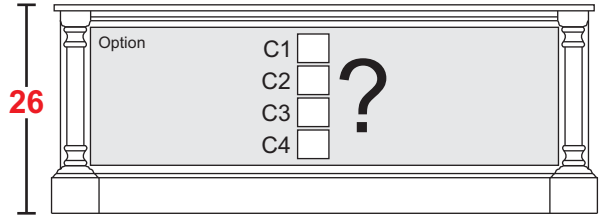

M-(C1-C4)-{??}-[EMP]

Empire

(Short)

CUSTOMER:

DATE:

P.O.

Select Size

- ☐ 62" M-62-[EMP]
- ☐ 66" M-66-[EMP]
- ☐ 70" M-70-[EMP]

C1

Option Selections:

(Write selection on WHITE / GREY boxes)

C2

Option Selections:

Write selection on
WHITE/GREY boxes

C3

C4

Wood Selection

Finish

Hardware

DOOR DRAWER

Paneled Ends

☐ Additional Media Shelf

QTY