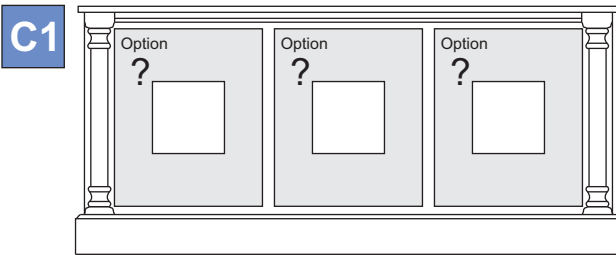

Option Selections:

(Write selection on WHITE / GREY boxes)

D	G	K	R
Wood Door w/ 1 adj sh	Glass Door w/ 1 adj sh	SPK Door w/ 1 adj sh	3 - Drawer Upgrade