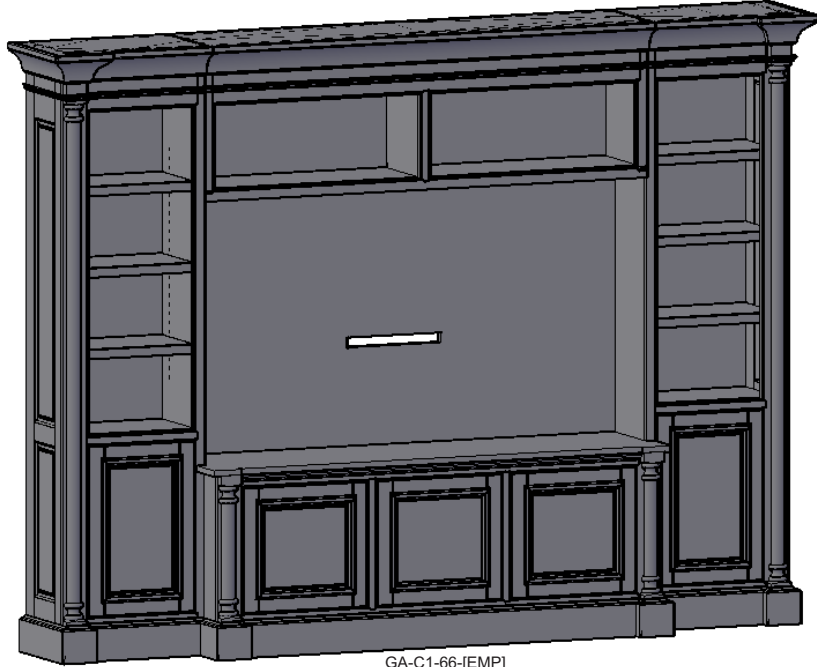

GA-(C1-C4)-{??}-[EMP]

Empire

(Short)

CUSTOMER: _____
DATE: _____ P.O. _____

GA-C1-66-[EMP]
(C1 config)