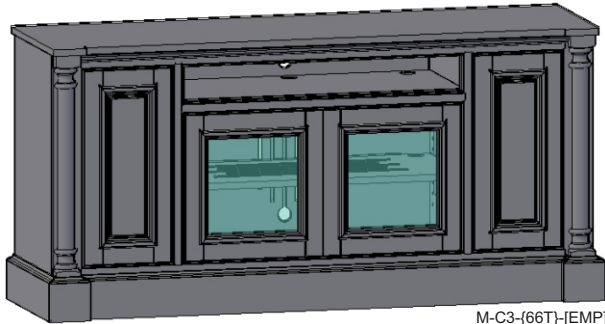

C3

M-C3-(66T)-[EMP]