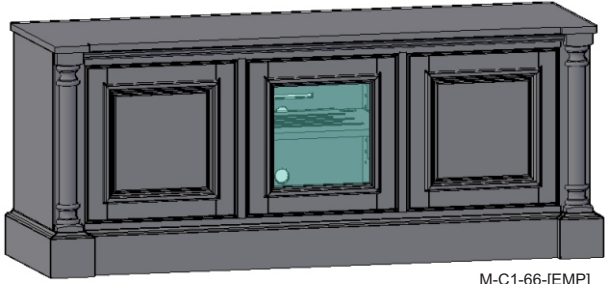

M-(C1-C4)-{??}-[EMP]

SPECIFICATIONS

C1

M-C1-66-[EMP]