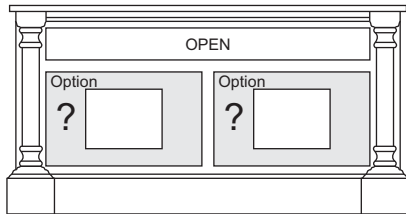

Option Selections:

(Write selection on WHITE / GREY boxes)

C8