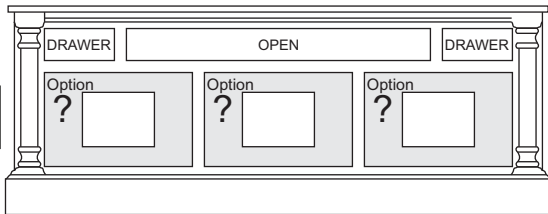

M-(C1-C4)-{??}-[EMP]

Empire

(Short)

CUSTOMER:

DATE:

P.O.

Select Size

- ☐ 62" M-62-[EMP]
- ☐ 66" M-66-[EMP]
- ☐ 70" M-70-[EMP]

C1

Option Selections:

(Write selection on WHITE / GREY boxes)

C2

Option Selections:

Write selection on
WHITE/GREY boxes

C3

C4

Wood Selection

Finish

Hardware

DOOR DRAWER

Paneled Ends

☐ Additional Media Shelf

QTY