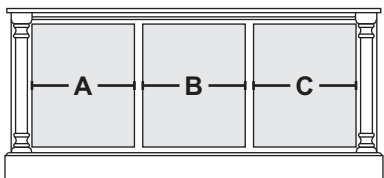

The CONSOLE (width & height) may also be **REDUCED** (gratis) .
Further modifications may be requested via quote.