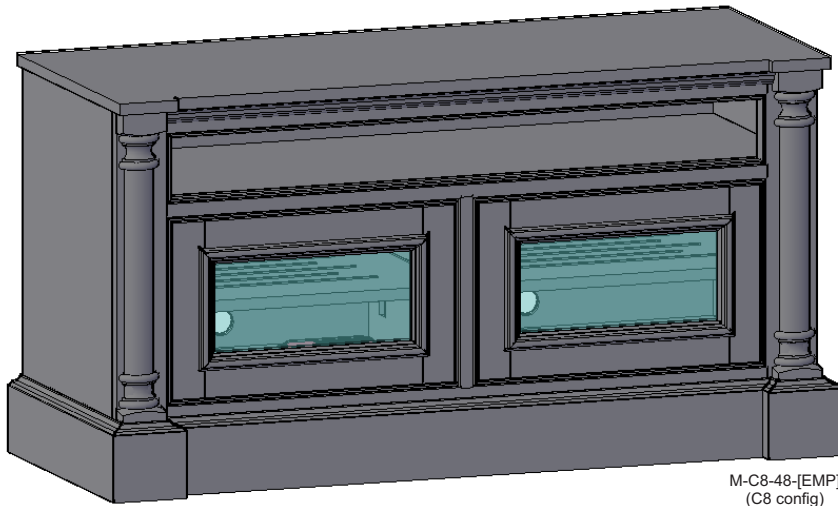

M-(C7-C9)-{??}-[EMP]

Empire

(Short)

CUSTOMER:

DATE:

P.O.

M-C8-48-[EMP]
(C8 config)