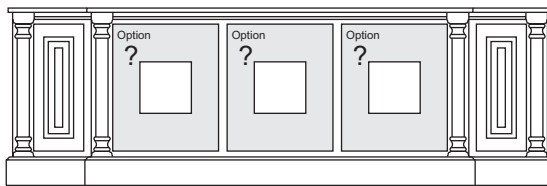

CUSTOMER:

DATE: P.O.

C1

(Write selection on WHITE / GREY boxes)

C2

Option Selections:

Write selection on
WHITE/GREY boxes

C3

C4

Wood Selection

Hardware

DOOR DRAWER

Finish

☐ Additional Media Shelf

QTY