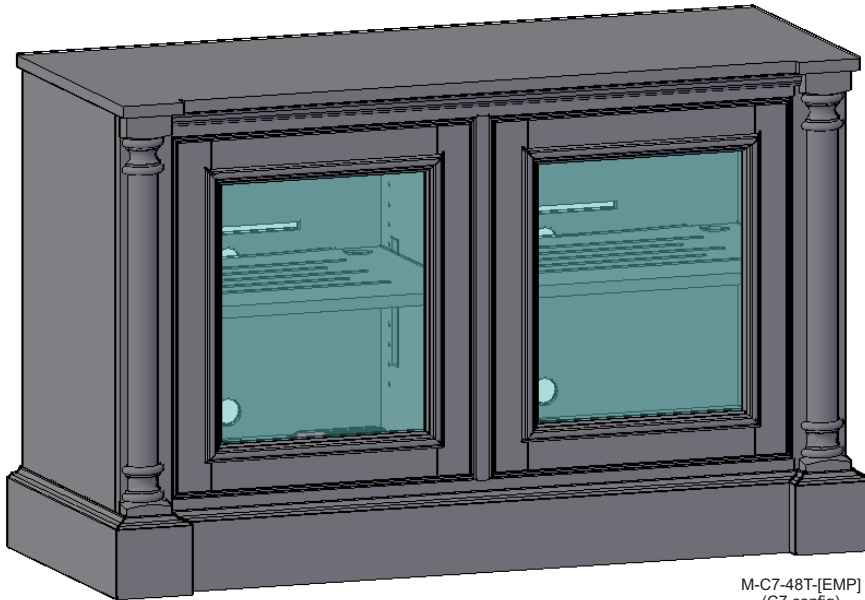

M-(C7-C9)-{??T}-[EMP]

Empire

(Tall)

CUSTOMER:

DATE: P.O.

M-C7-48T-[EMP]
(C7 config)

Choose a size:

☐ 48" M-48T-[EMP]
☐ 52" M-52T-[EMP]