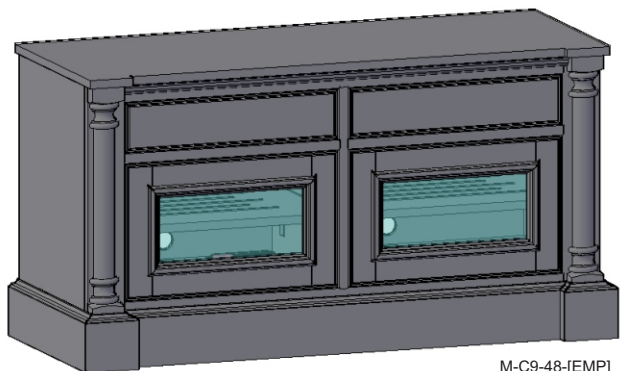

C9

M-C9-48-[EMP]

Sizing Info

CONSOLE DATA: [EMP] [SHORT]

	UNIT 48	UNIT 52
Width	48	52
Width (OA) (TOP)	50.25	54.25
Width (OA) BASE-MOLDING (APPROX)	50	54
Height	26	26
Depth (OA) (TOP)	19.125	19.125
Depth (OA) BASE-MOLDING (APPROX)	18.5	18.5
Depth (inside)	16.5	
[C7] Horz Space (L/R)	19.5	21.5
[C7] Vert Space (Door)	17.25	17.25
[C7] Drawer Width (inside) (L/R)	17.4375	19.4375
[C8] Horz Space (L/R)	19.5	21.5
[C8] Vert Space (Door)	11.75	11.75
[C8] Horz Space (Soundbar)	40.5	44.5
[C8] Vert Space (Soundbar)	4	4
[C9] Horz Space (L/R)	19.5	21.5
[C9] Vert Space (Door)	11.75	11.75
[C9] Horz Space (Drawer)	19.5	21.5
[C9] Vert Space (Drawer)	4	4
[C9] Drawer Width (inside) (approx)	18.6875	20.6875
[C9] Drawer Height (inside) (approx)	2	2
Drawer Depth (inside)	15	15