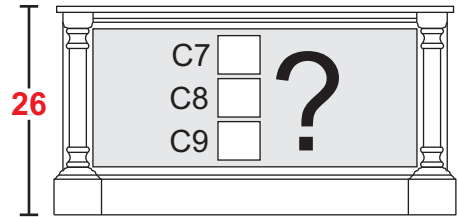

Choose a size:

☐ 48" M-48-[EMP]
☐ 52" M-52-[EMP]