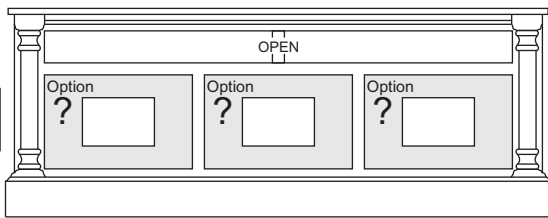

Option Selections:

(Write selection on WHITE / GREY boxes)

C2