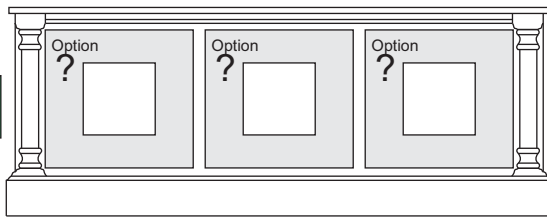

M-(C1-C4)-{??}-[EMP]

Empire

(Short)

CUSTOMER:

DATE:

P.O.

Select Size

- ☐ 62" M-62-[EMP]
- ☐ 66" M-66-[EMP]
- ☐ 70" M-70-[EMP]

C1

Option Selections:

(Write selection on WHITE / GREY boxes)

C2

Option Selections:

Write selection on
WHITE/GREY boxes

C3

C4

Wood Selection

Finish

Hardware

DOOR DRAWER

Paneled Ends

☐ Additional Media Shelf

QTY