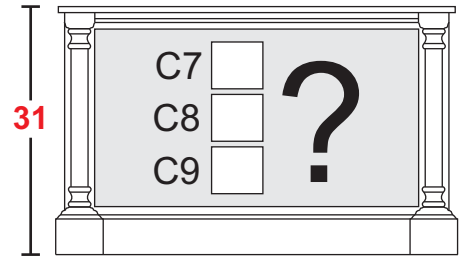

M-(C7-C9)-{??T}-[EMP]

Empire

(Tall)

CUSTOMER:

DATE: P.O.

Choose a size:

☐ 48" M-48T-[EMP]
☐ 52" M-52T-[EMP]

C7

(Write selection on WHITE / GREY boxes)

D	G	K	R

3 - Drawer Upgrade

C8

Option Selections:

Write selection on WHITE/GREY boxes

D

Wood Door
w/ 1 adj sh

G

Glass Door
w/ 1 adj sh

K

SPK Door
w/ 1 adj sh

R

2 - Drawer

Wood Selection

Hardware

DOOR DRAWER

Finish

Paneled Ends

C9

☐ Additional Media Shelf
QTY