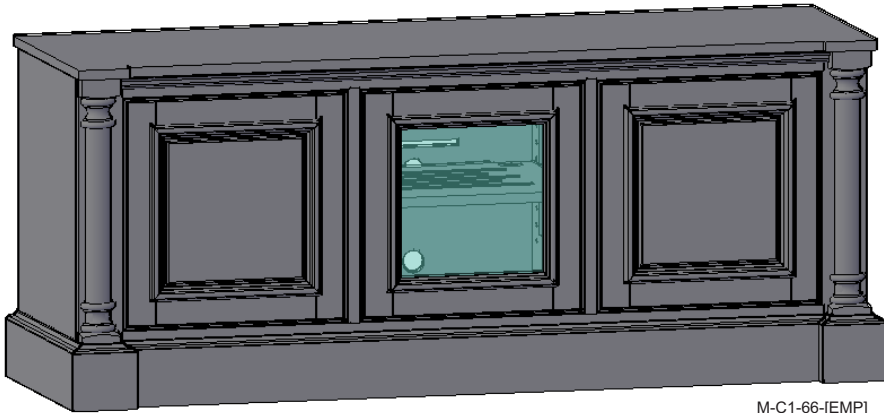

M-(C1-C4)-{??}-[EMP]

Empire

(Short)

CUSTOMER:

DATE:

P.O.

M-C1-66-[EMP]
(C1 config)

Select Size

- ☐ 62" M-62-[EMP]
- ☐ 66" M-66-[EMP]
- ☐ 70" M-70-[EMP]