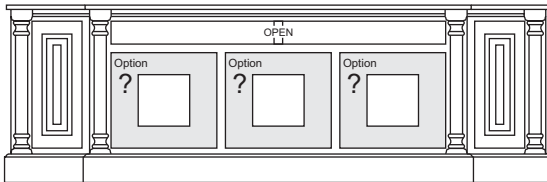

(Write selection on WHITE / GREY boxes)

C2