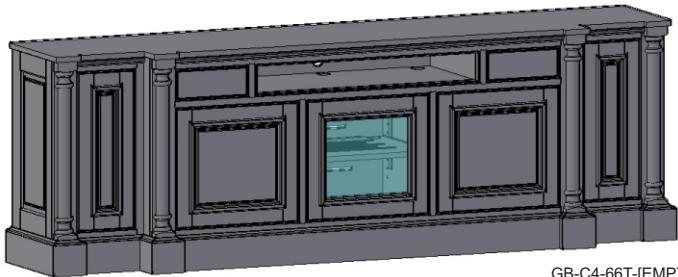

C4

GB-C4-66T-[EMP]

Featuring:

- -Excellent ventilation in the console floor, backs and shelves.
- -Smart holes & cut-outs for easy wire management throughout.
- -Three prong power harness.
- -Adjustable, VENTED shelves.

Sizing Info

	CONSOLE Width	OA Box Width	OA Width (w/ Crown)
UNIT 66	66	93.5	95.5
CONSOLE DATA: [EMP] [TALL]			
		UNIT 66	
Width		66	
Width (OA) (TOP)		66.75	
Width (OA) BASE-MOLDING (APPROX)		68	
Height		31.0625	
Depth (OA) (TOP)		19.125	
Depth (OA) BASE-MOLDING (APPROX)		18.5	
Depth (inside)		16.5	
[C1] Horz Space (L/R)		18.5	
[C1] Horz Space (M)		18.5	
[C1] Vert Space (Door)		22.3125	
[C1] Vert Space (MSK)		6.4375	
[C1] Drawer Width (inside) (L/R)		16.8125	
[C1] Drawer Width (inside) (M)		16.8125	
[C1] Drawer Height (inside) (approx)		5	
[C2] Horz Space (L/R)		18.5	
[C2] Horz Space (M)		18.5	
[C2] Vert Space (Door)		16.8125	
[C2] Vert Space (Open/Top)		4	
[C2] Horz Space (Open/Top)		58.5	
[C2] Drawer Width (inside) (L/R)		16.8125	
[C2] Drawer Width (inside) (M)		16.8125	
[C2] Drawer Height (inside) (approx)		6	
[C3] Horz Space (SoundBar)		34	
[C3] Horz Space (media)		34	
[C3] Horz Space (L/R)		14.5	
[C3] Vert Space (SoundBar)		4	
[C3] Vert Space (media)		16.8125	
[C3] Vert Space (L/R)		22.3125	
[C3] SoundBar Depth		6	
[C3] Drawer Width (inside)		9.0625	
[C3] Drawer Height (inside) (approx)		6	
[C4] Horz Space (L/R)		18.5	
[C4] Horz Space (M)		18.5	
[C4] Vert Space (Door)		16.8125	
[C4] Vert Space (Open/Top)		4	
[C4] Horz Space (Open/Top)		37	
[C4] Drawer Width (inside) (approx)(L/R-top)		7.5625	
[C4] Drawer Height (inside) (approx)(top)		2	
[C4] Drawer Height (inside) (approx)		6	
Drawer Depth (inside)		14	
B_BOOKCASE DATA			
Bookcase Width		13.75	
Bookcase Depth		14.5	
Bookcase Depth (inside)		11.75	
Bookcase Height		31.0625	
Bookcase Vert Space		22.3125	
Bookcase Horz Space		8.5	

Upon request, we will change the horizontal values (A & B & C) as well as speaker area sizing for no additional charge.