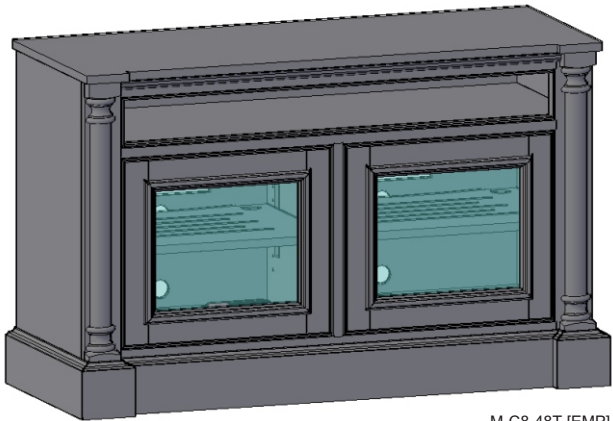

Upon request, we will change the horizontal values (A & B) as well as speaker area sizing for no additional charge.

The **CONSOLE** (width & height) may also be **REDUCED** (gratis) .
Further modifications may be requested via quote.