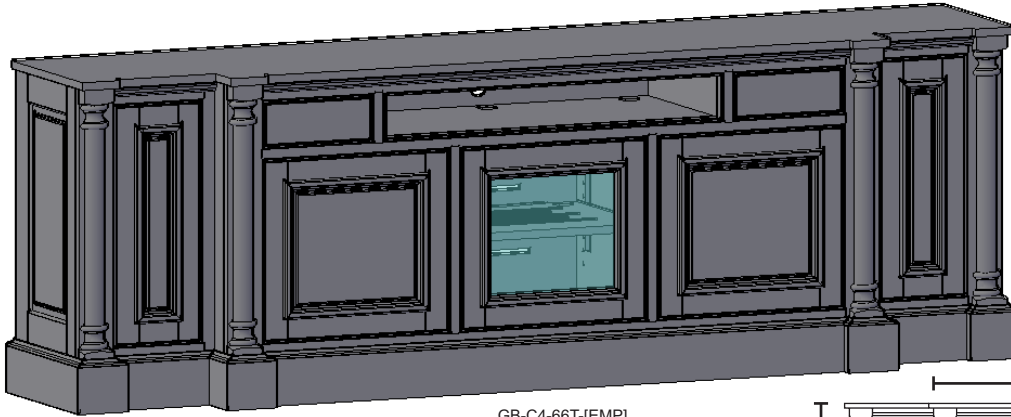

CUSTOMER:

DATE: P.O.

GB-C4-66T-[EMP]
(C4 config)