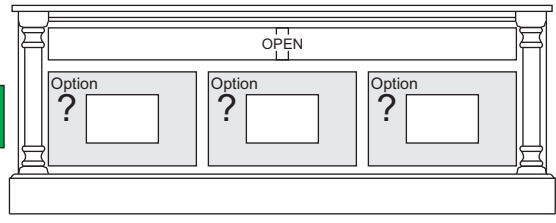

Option Selections:
(Write selection on WHITE / GREY boxes)

D	G	K	R
Wood Door w/ 1 adj sh	Glass Door w/ 1 adj sh	SPK Door w/ 1 adj sh	2 - Drawer Upgrade

C2

Option Selections:
Write selection on WHITE/GREY boxes

D
Wood Door w/ 1 adj sh

C3