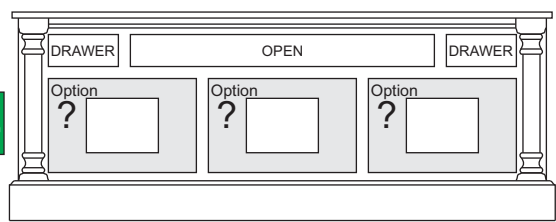

C2

Option Selections:
Write selection on WHITE/GREY boxes

D
Wood Door w/ 1 adj sh

C3

G
Glass Door w/ 1 adj sh

C4

K
SPK Door w/ 1 adj sh

R
2 - Drawer Upgrade

Wood Selection

Finish

Hardware

DOOR DRAWER

Pier Door
For bookcase (top section)
(additional cost)

LEFT RIGHT

Glass	Glass
Wood	Wood

Additional Media Shelf
QTY _____