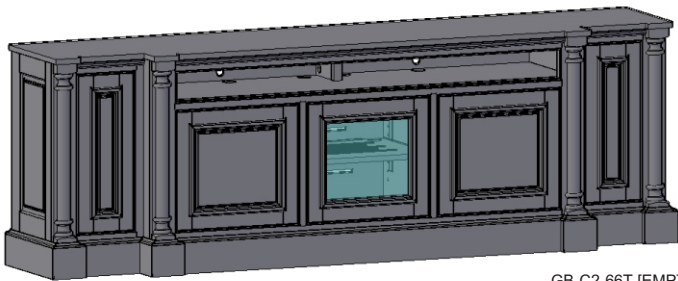

C2

GB-C2-66T-[EMP]