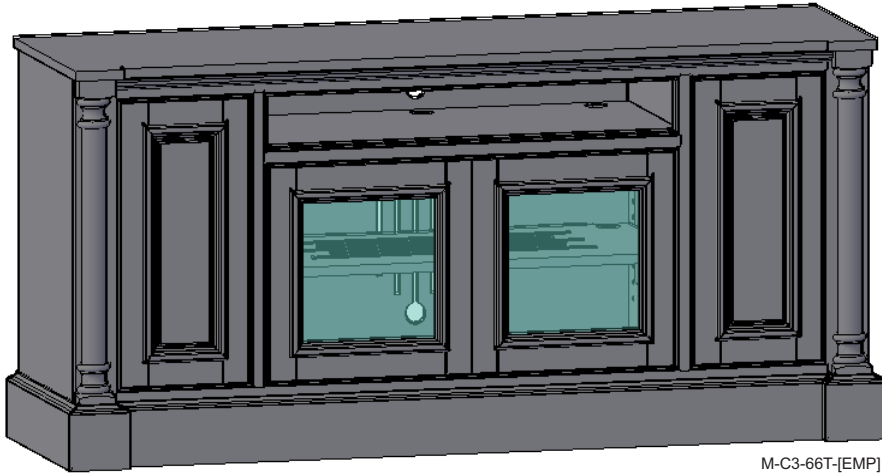

M-(C1-C4)-{??T}-[EMP]

Empire

(Tall)

CUSTOMER:

DATE: P.O.

M-C3-66T-[EMP]
(C3 config)

Choose a size:

- 62" M-62T-[EMP]
- 66" M-66T-[EMP]
- 70" M-70T-[EMP]