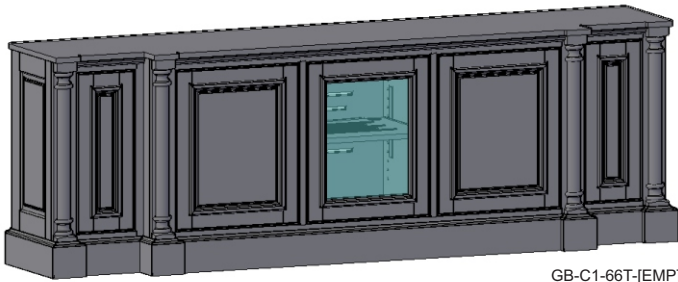

GB-(C1-C4)-66T-[EMP]

SPECIFICATIONS

C1

GB-C1-66T-[EMP]