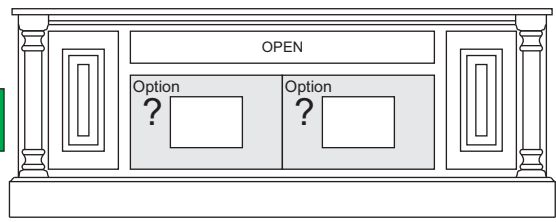

G
Glass Door w/ 1 adj sh

C4