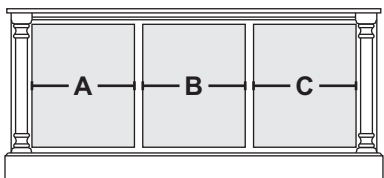

The **CONSOLE & BOOKCASE** (width & height) may also be **REDUCED** (gratis) . Further modifications may be requested via quote.