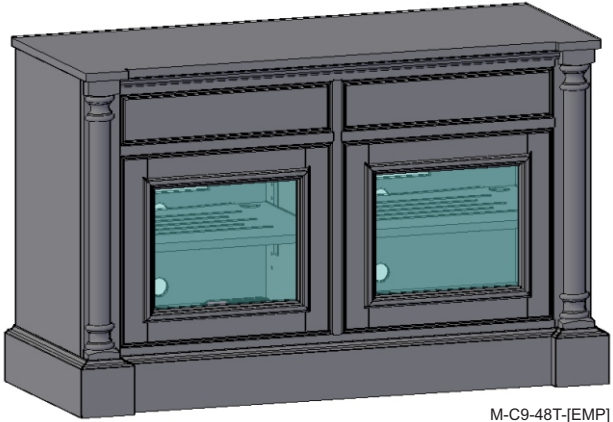

C9

M-C9-48T-[EMP]

CONSOLE DATA: [EMP] [TALL]		
	UNIT 48	UNIT 52
Width	48	52
Width (OA) (TOP)	50.25	54.25
Width (OA) BASE-MOLDING (APPROX)	50	54
Height	31.0625	31.0625
Depth (OA) (TOP)	19.125	19.125
Depth (OA) BASE-MOLDING (APPROX)	18.5	18.5
Depth (inside)	16.5	
[C7] Horz Space (L/R)	19.5	21.5
[C7] Vert Space (Door)	22.3125	22.3125
[C7] Drawer Width (inside) (L/R)	17.4375	19.4375
[C8] Horz Space (L/R)	19.5	21.5
[C8] Vert Space (Door)	16.8125	16.8125
[C8] Horz Space (Soundbar)	40.5	44.5
[C8] Vert Space (Soundbar)	4	4
[C9] Horz Space (L/R)	19.5	21.5
[C9] Vert Space (Door)	16.8125	16.8125
[C9] Horz Space (Drawer)	19.5	21.5
[C9] Vert Space (Drawer)	4	4
[C9] Drawer Width (inside) (approx)	18.6875	20.6875
[C9] Drawer Height (inside) (approx)	2	2
Drawer Depth (inside)	15	15