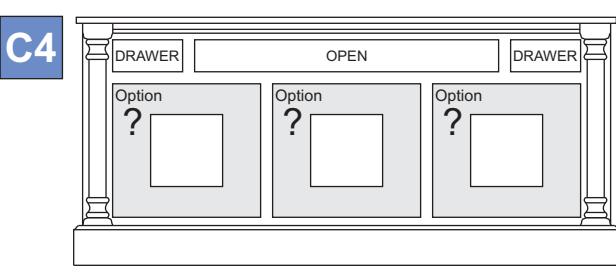

LED Lights

QTY

Additional Wood Shelves

QTY

Glass Shelves
(Specify location / QTY)

QTY