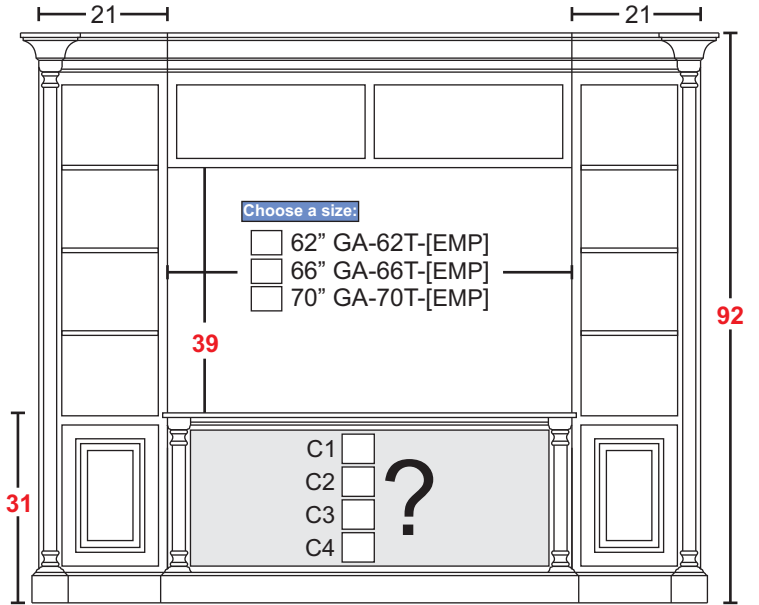

Option Selections:

(Write selection on WHITE / GREY boxes)

D	G	K	R
Wood Door w/ 1 adj sh	Glass Door w/ 1 adj sh	SPK Door w/ 1 adj sh	3 - Drawer Upgrade