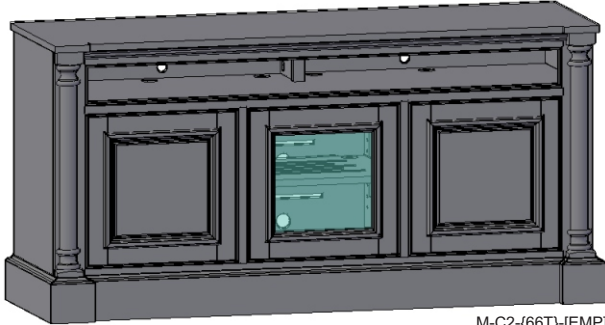

R
2 - Drawer Upgrade

Additional Media Shelf

QTY

M-(C1-C4)-{??T}-[EMP]

SPECIFICATIONS

C1

M-C1-(66T)-[EMP]

C2