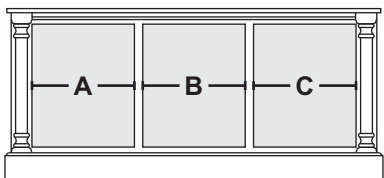

The CONSOLE (width & height) may also be **REDUCED** (gratis) .
Further modifications may be requested via quote.