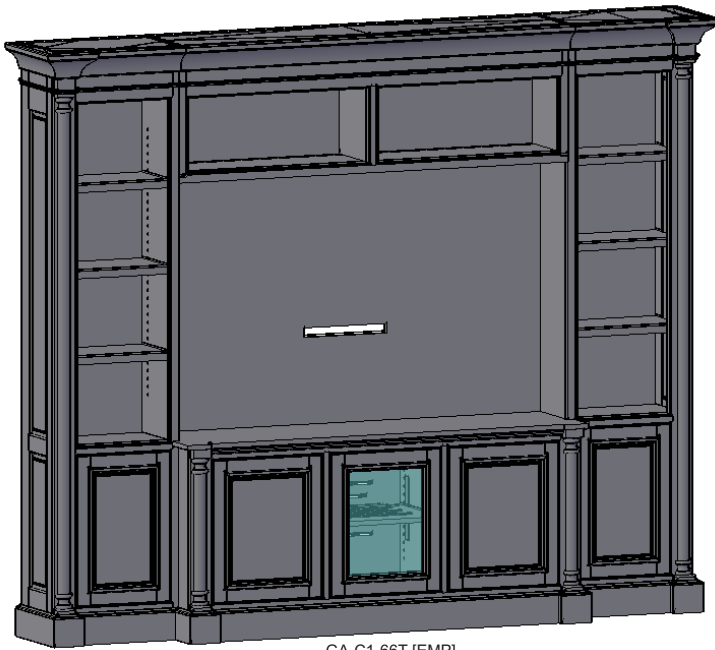

GA-(C1-C4)-{??T}-[EMP]

Empire

(Tall)

CUSTOMER:

DATE: P.O.

_____

_____

GA-C1-66T-[EMP]
(C1 config)