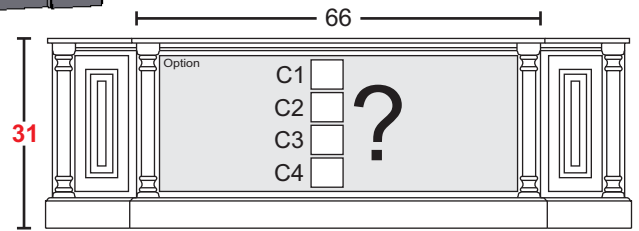

CUSTOMER:

DATE: P.O.

C1

(Write selection on WHITE / GREY boxes)

C2

Option Selections:

Write selection on
WHITE/GREY boxes

C3

C4

Wood Selection

Hardware

DOOR DRAWER

Finish

☐ Additional Media Shelf

QTY