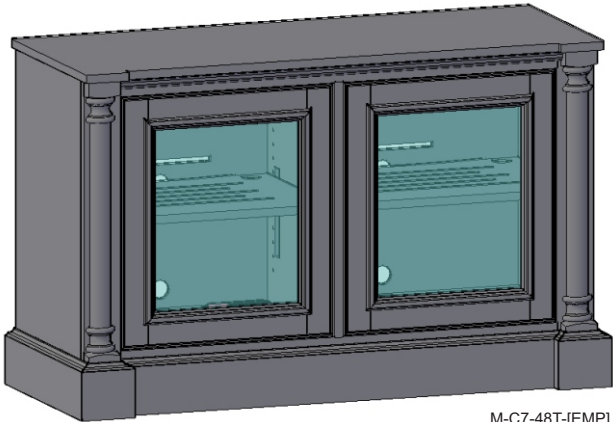

SPECIFICATIONS

C7

M-C7-48T-[EMP]

Featuring:

- Excellent ventilation in the console floor, backs and shelves.
- Smart holes & cut-outs for easy wire management throughout.
- Three prong power harness.
- Adjustable, VENTED shelves.