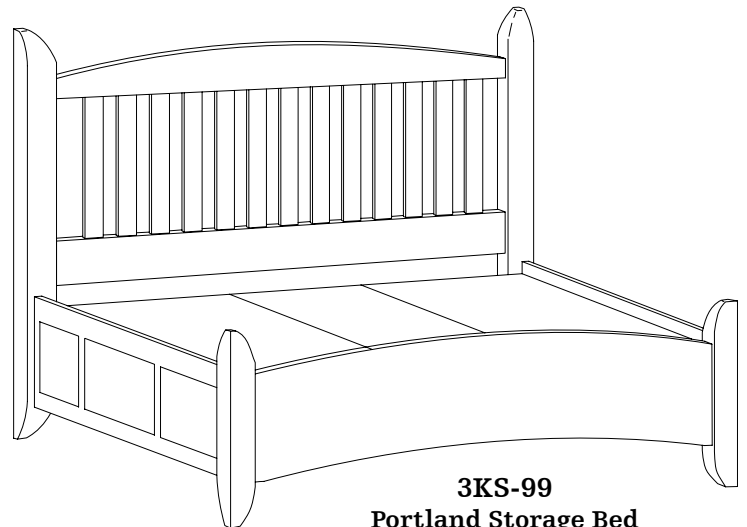

BENCH CHESTS

BC-89-[GIL]
Bench Chest
 2 Drawers
 47w 19d 24h

BC-98-[GIL]
Lift Top Bench Chest
 Cedar Lined
 48w 19d 24h

3CS-99
Gilead Bed
 Headboard 53"H
 Footboard 26"H

Gilead Beds

Available Sizes
 Twin, Full, Queen, Eastern & California Kings

3H-99
Gilead Headboard
 53h

3CF-99
Gilead Bed
 Headboard 53"H
 Footboard 35"H

3KS-99
Portland Storage Bed
 Headboard 53"H
 Footboard 24"H

Stuart David beds come standard with rails, slats and center supports to set your mattress and box spring upon. Additional options available in price list including platform deck to replace box spring (O-PDECK), no slats with extra 3" rail depth for an adjustable mattress base (O-ABR), and extra length for Twin or Full Extra Long (O-TFL). Storage beds come with six full-extending drawers and ply platform to set your mattress upon with option to reduce drawers to one-sided (3 drawers) storage base (O-1SIDE)