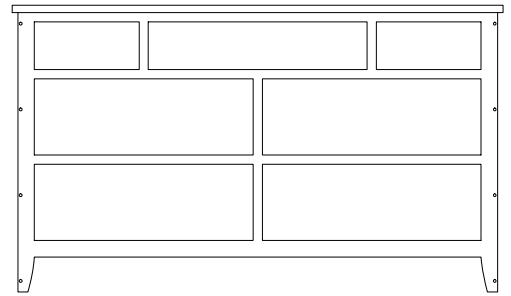

•Case backs (1/4" thick) with recessed back panels.

GILEAD

Bedroom Collection

DRESSERS

BD-43-[GIL]
Dresser
7 Drawers
67w 19d 39h

BD-71-[GIL]
Dresser
7 Drawers
63w 19d 44h

BD-02-[GIL]
Dresser
6 Drawers, 2 Doors
57w 19d 40h