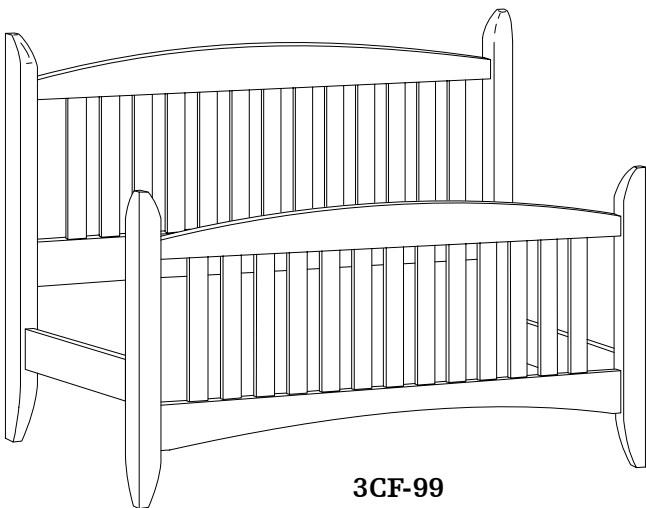

BC-96D-[GIL]
Chest
12 Drawers, 1 Door
2 adj Shelves
52w 19d 62h

MIRRORS

BM-73-[GIL]
Mirror
Wall Mount
52w 3d 27h

BM-13-[GIL]
Mirror
Wall Mount
52w 3d 36h

BM-10-[GIL]
Mirror
Wall Mount
40w 3d 35h

BM-12-[GIL]
Mirror
Wall Mount
33w 3d 40h

BENCH CHESTS

BC-89-[GIL]
Bench Chest
 2 Drawers
 47w 19d 24h

BC-98-[GIL]
Lift Top Bench Chest
 Cedar Lined
 48w 19d 24h

3CS-99
Gilead Bed
 Headboard 53"H
 Footboard 26"H

Gilead Beds

Available Sizes
 Twin, Full, Queen, Eastern & California Kings

3H-99
Gilead Headboard
 53h

3CF-99
Gilead Bed
 Headboard 53"H
 Footboard 35"H

3KS-99
Portland Storage Bed
 Headboard 53"H
 Footboard 24"H

Stuart David beds come standard with rails, slats and center supports to set your mattress and box spring upon. Additional options available in price list including platform deck to replace box spring (O-PDECK), no slats with extra 3" rail depth for an adjustable mattress base (O-ABR), and extra length for Twin or Full Extra Long (O-TFL). Storage beds come with six full-extending drawers and ply platform to set your mattress upon with option to reduce drawers to one-sided (3 drawers) storage base (O-1SIDE)