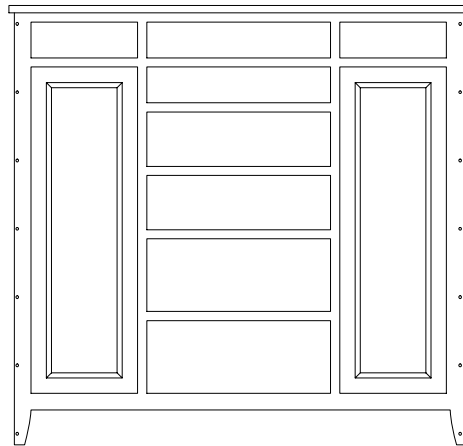

BD-719-[GIL]
Dresser
10 Drawers
71w 19d 48h

BD-44-[GIL]
Dresser
11 Drawers
71w 19d 51h

NIGHTSTANDS

BN-23-[GIL]
Nightstand
2 Drawers
26w 19d 26h

BN-21-[GIL]
Nightstand
3 Drawers
21w 19d 31h

BN-22L-[GIL]
(hinges on Left)
BN-22R-[GIL]
(hinges on Right)
Nightstand
1 Drawer, 1 Door
21w 19d 31h

BN-65-[GIL]
Nightstand
3 Drawers
26w 19d 31h

BN-24-[GIL]
Nightstand
3 Drawers
32w 19d 31h

CHESTS

BC-31-[GIL]
Chest
4 Drawers
41w 19d 35h

BC-716-[GIL]
Chest
5 Drawers
45w 19d 52h

BC-00-[GIL]
Chest
5 Drawers
38w 19d 53h

BC-77-[GIL]
Narrow Chest
5 Drawers
26w 19d 53h

BC-09-[GIL]
Chest
6 Drawers
34w 19d 62h

BC-09D-[GIL]
Chest
3 Drawers, 2 Doors
1 adj Shelf
34w 19d 62h

BC-27-[GIL]
Chest
8 Drawers, 2 Doors
6 adj Shelves
63w 19d 60h