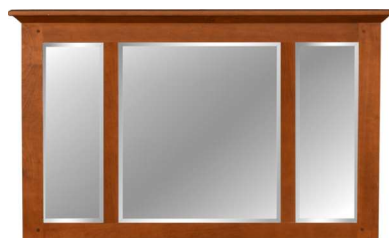

BC-96D-[GIL]
Chest
12 Drawers, 1 Door
2 adj Shelves
52w 19d 62h

MIRRORS

BM-73-[GIL]
Mirror
Wall Mount
52w 3d 27h

BM-13-[GIL]
Mirror
Wall Mount
52w 3d 36h

BM-10-[GIL]
Mirror
Wall Mount
40w 3d 35h

BM-12-[GIL]
Mirror
Wall Mount
33w 3d 40h