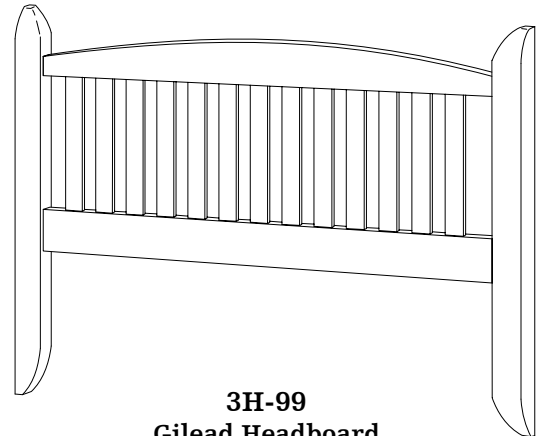

BC-96D-[GIL]
Chest
12 Drawers, 1 Door
2 adj Shelves
52w 19d 62h

MIRRORS

BM-73-[GIL]
Mirror
Wall Mount
52w 3d 27h

BM-13-[GIL]
Mirror
Wall Mount
52w 3d 36h

BM-10-[GIL]
Mirror
Wall Mount
40w 3d 35h

BM-12-[GIL]
Mirror
Wall Mount
33w 3d 40h

BENCH CHESTS

BC-89-[GIL]
Bench Chest
 2 Drawers
 47w 19d 24h

BC-98-[GIL]
Lift Top Bench Chest
 Cedar Lined
 48w 19d 24h

3CS-99
Gilead Bed
 Headboard 53"H
 Footboard 26"H

Gilead Beds

Available Sizes
 Twin, Full, Queen, Eastern & California Kings

3H-99
Gilead Headboard
 53h

3CF-99
Gilead Bed
 Headboard 53"H
 Footboard 35"H

3KS-99
Portland Storage Bed
 Headboard 53"H
 Footboard 24"H

Stuart David beds come standard with rails, slats and center supports to set your mattress and box spring upon. Additional options available in price list including platform deck to replace box spring (O-PDECK), no slats with extra 3" rail depth for an adjustable mattress base (O-ABR), and extra length for Twin or Full Extra Long (O-TFL). Storage beds come with six full-extending drawers and ply platform to set your mattress upon with option to reduce drawers to one-sided (3 drawers) storage base (O-1SIDE)