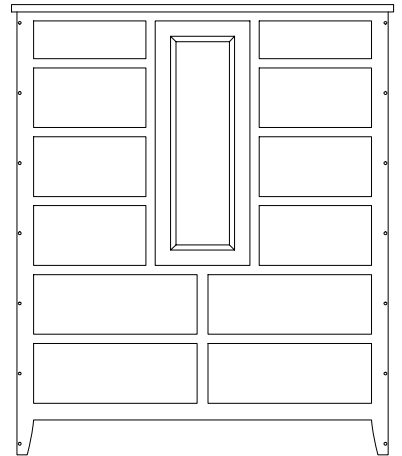

BN-65-[GIL]
Nightstand
3 Drawers
26w 19d 31h

BN-24-[GIL]
Nightstand
3 Drawers
32w 19d 31h

CHESTS

BC-31-[GIL]
Chest
4 Drawers
41w 19d 35h

BC-716-[GIL]
Chest
5 Drawers
45w 19d 52h

BC-00-[GIL]
Chest
5 Drawers
38w 19d 53h

BC-77-[GIL]
Narrow Chest
5 Drawers
26w 19d 53h

BC-09-[GIL]
Chest
6 Drawers
34w 19d 62h

BC-09D-[GIL]
Chest
3 Drawers, 2 Doors
1 adj Shelf
34w 19d 62h

BC-27-[GIL]
Chest
8 Drawers, 2 Doors
6 adj Shelves
63w 19d 60h

BC-96D-[GIL]
Chest
12 Drawers, 1 Door
2 adj Shelves
52w 19d 62h

MIRRORS

BM-73-[GIL]
Mirror
Wall Mount
52w 3d 27h

BM-13-[GIL]
Mirror
Wall Mount
52w 3d 36h

BM-10-[GIL]
Mirror
Wall Mount
40w 3d 35h

BM-12-[GIL]
Mirror
Wall Mount
33w 3d 40h