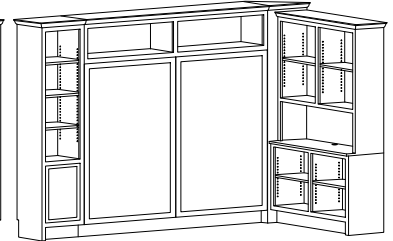

WCKR-H-[HY]V

Queen	120" w	73" d	83" h
Full	115" w	67" d	77" h
Twin	115" w	52" d	62" h
Twin XL	120" w	52" d	62" h