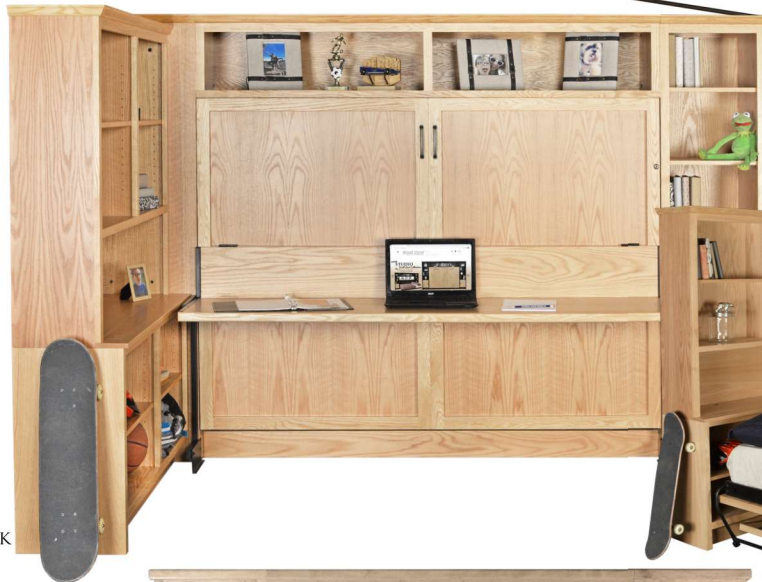

Standard Features:

- ACCOMMODATES ANY PLUSH MATTRESS (ABOUT 11" THICK)
- HIGHEST QUALITY MATERIALS AND CONSTRUCTION
- SEAMLESS COUNTER-BALANCE SPRING SYSTEM & METAL FRAME
- FUNCTIONAL & SPACE SAVING
- EASY INSTALLATION
- BASEBOARD CUTOUTS & CORD ACCESS
- HEIRLOOM FURNITURE MADE TO ORDER BUILT TO LAST IN CALIFORNIA