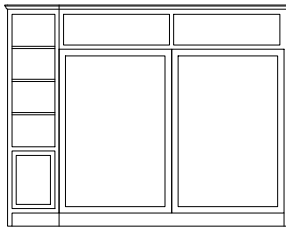

Hayward

Vertical Wall Bed
with Pier(s)

WCS-[HY]V

WCSL-[HY]V

WCSR-[HY]V

	w/1 Pier	w/2 Piers		
E King	102" w	118" w	19" d	91" h
Queen	86" w	102" w	19" d	91" h
Full	80" w	96" w	19" d	86" h
Twin	65" w	81" w	19" d	86" h
Twin XL	65" w	81" w	19" d	91" h

Horizontal Wall Bed
with Upper Cubby,
Pier and Corner

WCKL-H-[HY]V

WCKR-H-[HY]V

Queen	120" w	73" d	83" h
Full	115" w	67" d	77" h
Twin	115" w	52" d	62" h
Twin XL	120" w	52" d	62" h

Horizontal Wall Bed
with Upper Cubby

WCB-H-[HY]V

WCTL-H-[HY]V

WCTR-H-[HY]V

WCT-H-[HY]V

	No Pier	w/1 Pier	w/2 Piers	
Queen	88" w	105" w	121" w	19" d 83" h
Full	83" w	100" w	116" w	19" d 77" h
Twin	88" w	100" w	116" w	19" d 62" h
Twin XL	83" w	105" w	121" w	19" d 62" h