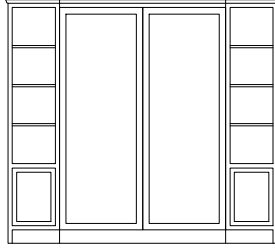

Hayward

Vertical Wall Bed
with Pier(s)

WCS-[HY]V

WCSL-[HY]V

WCSR-[HY]V

	w/1 Pier	w/2 Piers		
E King	102" w	118" w	19" d	91" h
Queen	86" w	102" w	19" d	91" h
Full	80" w	96" w	19" d	86" h
Twin	65" w	81" w	19" d	86" h
Twin XL	65" w	81" w	19" d	91" h