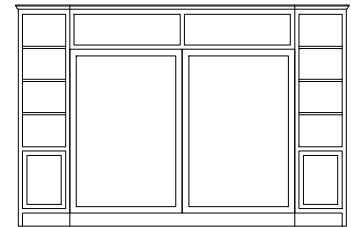

Hayward

Vertical Wall Bed
with Pier(s)

WCS-[HY]V

WCSL-[HY]V

WCSR-[HY]V

	w/1 Pier	w/2 Piers		
E King	102" w	118" w	19" d	91" h
Queen	86" w	102" w	19" d	91" h
Full	80" w	96" w	19" d	86" h
Twin	65" w	81" w	19" d	86" h
Twin XL	65" w	81" w	19" d	91" h

Horizontal Wall Bed
with Upper Cubby,
Pier and Corner

WCKL-H-[HY]V

WCKR-H-[HY]V

Queen	120" w	73" d	83" h
Full	115" w	67" d	77" h
Twin	115" w	52" d	62" h
Twin XL	120" w	52" d	62" h

Horizontal Wall Bed
with Upper Cubby

WCB-H-[HY]V

WCTL-H-[HY]V

WCTR-H-[HY]V

WCT-H-[HY]V

	No Pier	w/1 Pier	w/2 Piers	
Queen	88" w	105" w	121" w	19" d 83" h
Full	83" w	100" w	116" w	19" d 77" h
Twin	88" w	100" w	116" w	19" d 62" h
Twin XL	83" w	105" w	121" w	19" d 62" h