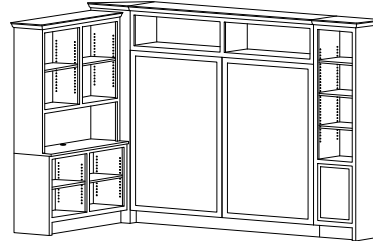

WCKL-H-[HY]V