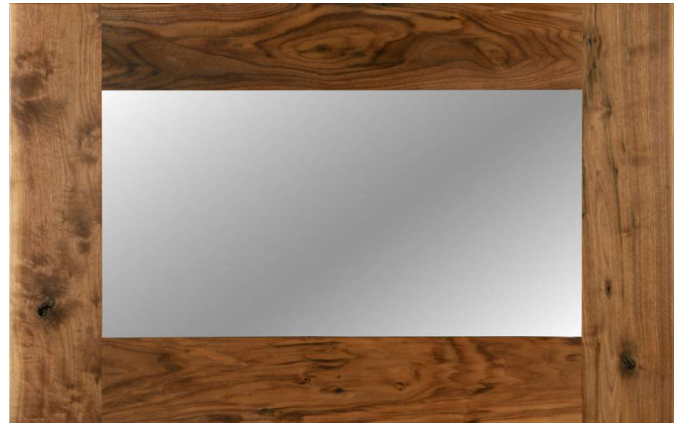

Stuart David Mirrors
7" Frame

MR7-3351

33w 1d 51h

MR7-3362

33w 1d 62h

MR7-3636

36w 1d 36h

MR7-3871

38w 1d 71h

Adjustable mounting brackets included for Horizontal or Vertical