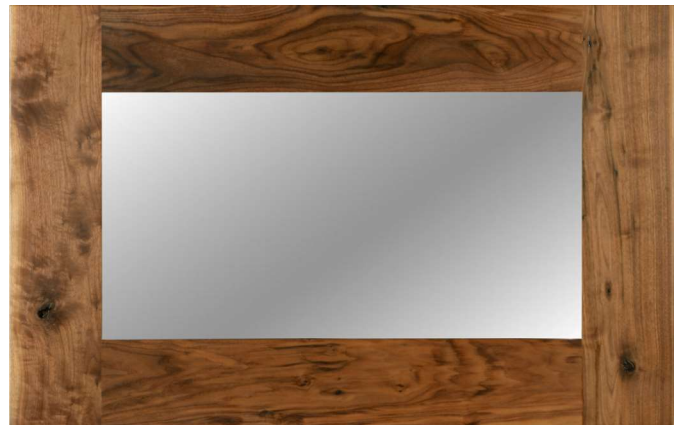

33w 1d 62h

MR4-3636

36w 1d 36h

MR4-3871

38w 1d 71h

Adjustable mounting brackets included for Horizontal or Vertical

Stuart David Mirrors
7" Frame

MR7-3351