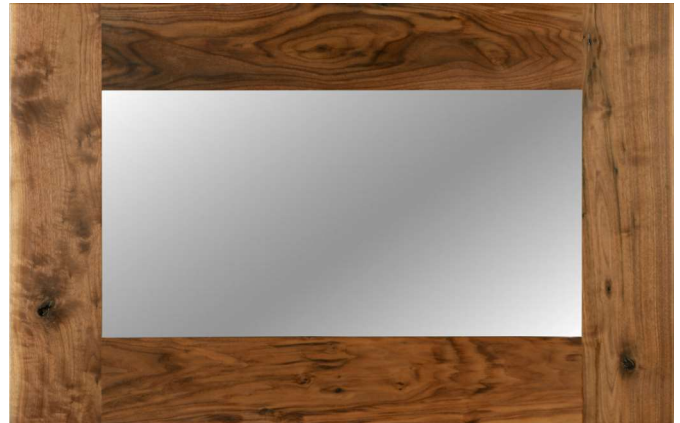

FSC-48
48w 8d 10h

All shelves come with mounting cleat

CHARACTER WOOD MIRRORS

WOODS: **AK • CK • HK • OK • WC**

Stuart David Mirrors
4" Frame

MR4-3351

33w 1d 51h

MR4-3362

33w 1d 62h

MR4-3636

36w 1d 36h

MR4-3871

38w 1d 71h

Adjustable mounting brackets included for Horizontal or Vertical

Stuart David Mirrors
7" Frame

MR7-3351